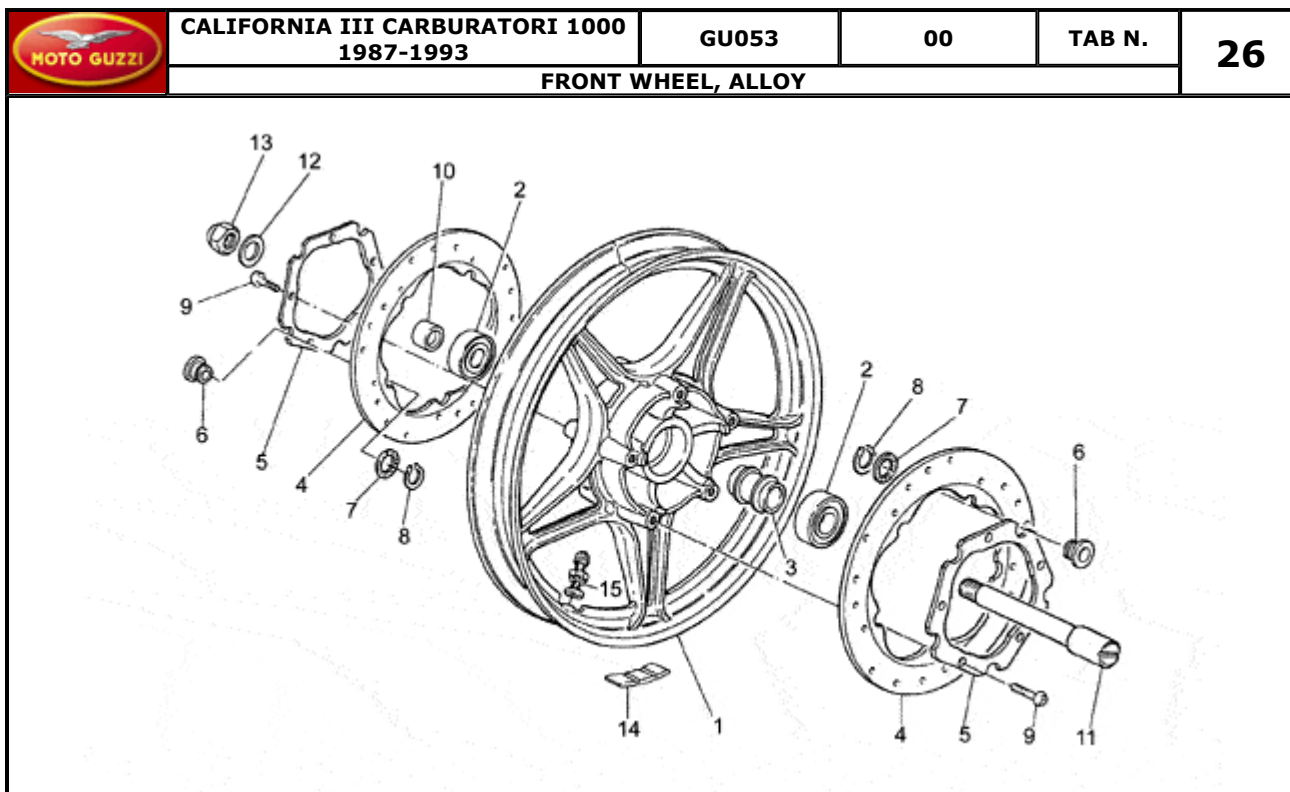

Pos.	Description	Year	I_M_	Country	Version	Code	Q.ty	P.Cod.
1	Front wheel	-	-	-	-	GU29610350	1	
2	Bearing	-	-	-	-	GU92204221	2	
3	Bearing internal spacer	-	-	-	-	GU17615360	1	
4	Outer brake disk	-	-	-	-	GU29613650	2	
5	Inner brake disk	-	-	-	-	GU28613770	2	
6	Bush	-	-	-	-	GU28613560	10	
7	Belleville spring	-	-	-	-	GU28618860	10	
8	Circlip	-	-	-	-	GU90271022	10	
9	Screw	-	-	-	-	GU98230825	10	
10	Spacer	-	-	-	-	GU17616360	1	
11	Front wheel spindle	-	-	-	-	GU17614160	1	
12	Washer 17X27X2	-	-	-	-	GU95004217	1	
13	Nut	-	-	-	-	GU29616450	1	
14	Counterweight	-	-	-	-	GU14616150	1	
15	Air valve	-	-	-	-	GU28617760	1