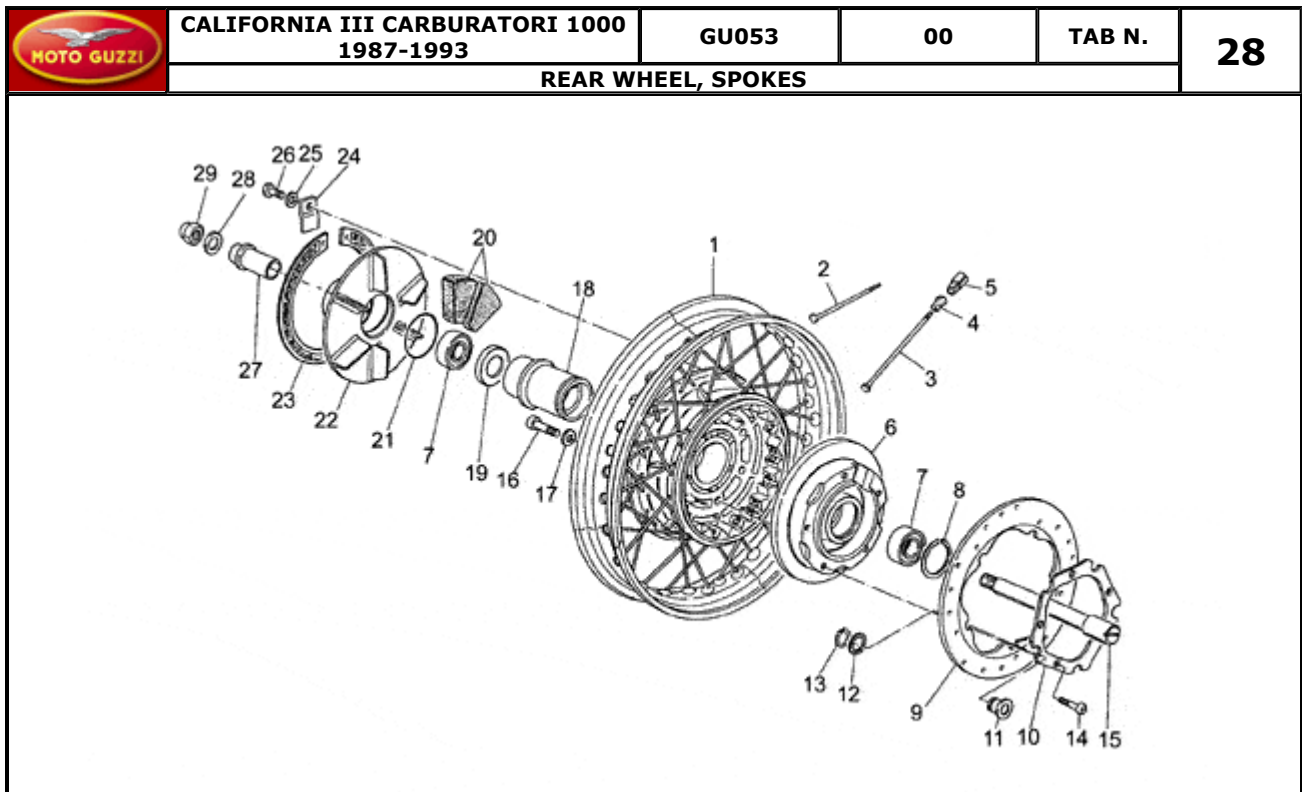

Pos.	Description	Year	I_M	Country	Version	Code	Q.ty	P.Cod.
1	Rear wheel(complete)	-	-	-	-	GU28630633	1	
2	Short spoke	-	-	-	-	GU28631133	20	
3	Long spoke	-	-	-	-	GU28611633	20	
4	Nipple	-	-	-	-	GU28611733	40	
5	Counterweight 15 gr.	-	-	-	-	GU12616101	1	
	Counterweight 20 gr.	-	-	-	-	GU12616102	1	
	Counterweight 30 gr.	-	-	-	-	GU12616103	1	
6	Flange	-	-	-	-	GU30632460	1	
7	Ball bearing 20X47X14	-	-	-	-	GU92204220	2	
8	Circlip 47X50,5	-	-	-	-	GU90272047	1	
9	Outer brake disk	-	-	-	-	GU28613670	1	
10	Inner brake disk	-	-	-	-	GU28613770	1	
11	Bush	-	-	-	-	GU28613560	5	
12	Belleville spring	-	-	-	-	GU28618860	5	
13	Circlip	-	-	-	-	GU90271022	5	
14	Screw	-	-	-	-	GU98230825	5	
15	Rear wheel spindle	-	-	-	-	GU28633300	1	
16	Screw M8X30	-	-	-	-	GU98622430	6	
17	Washer 8,4X13X0,8	-	-	-	-	GU14615901	6	
18	Spacer	-	-	-	-	GU14634051	1	
19	Cup	-	-	-	-	GU17633550	1	
20	Rubber cush drive hub	-	-	-	-	GU01336800	12	
21	O-ring	-	-	-	-	GU90706490	1	
22	Flexible coupling disc	-	-	-	-	GU14335203	1	
23	Snap ring	-	-	-	-	GU14335303	1	
24	Plate	-	-	-	-	GU17335950	1	
25	Notched washer	-	-	-	-	GU95021106	1	
26	Screw	-	-	-	-	GU98054312	1	
27	Spacer	-	-	-	-	GU17634150	1	
28	Washer	-	-	-	-	GU14634400	1	
29	Nut	-	-	-	-	GU29616450	1