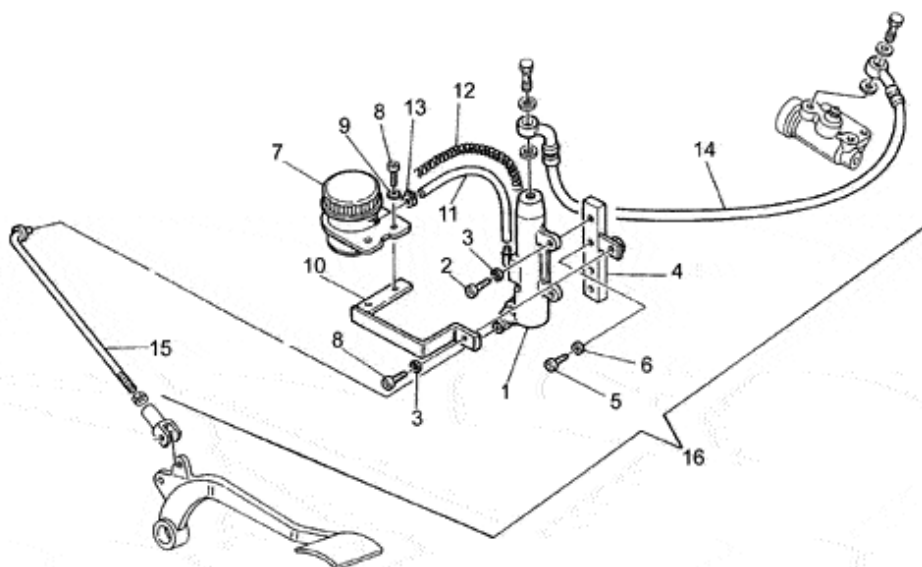

CALIFORNIA III CARBURATORI 1000 1987-1993	GU053	00	TAB N.	13
	REAR BRAKE M.CYL. MOD.GROUP				

Pos.	Description	Year	I_M_	Country	Version	Code	Q.ty	P.Cod.
1	Rear master cylinder	-	-	-	-	GU30666960	1	
2	Screw	-	-	-	-	GU98622320	2	
3	Washer 6,4x10x0,7	-	-	-	-	GU14217901	3	
4	Support plate	-	-	-	-	GU30666760	1	
5	Screw	-	-	-	-	GU98054412	2	
6	Washer 8,4X13X0,8	-	-	-	-	GU14615901	2	
7	Brake oil tank	-	-	-	-	GU65663500	1	
8	Screw	-	-	-	-	GU98622310	3	
9	Washer	-	-	-	-	GU95000206	2	
10	Oil tank plate	-	-	-	-	GU30666060	1	
11	Rear brake hose	-	-	-	-	GU00823950050	1	
12	Spring	-	-	-	-	GU30665860	1	
13	Hose clamp	-	-	-	-	GU19157800	2	
14	Rear brake hose	-	-	-	-	GU30658561	1	
15	Tie rod	-	-	-	-	GU30675160	1	
16	Rear brake master cyl.kit	-	-	-	-	GU30999660	1