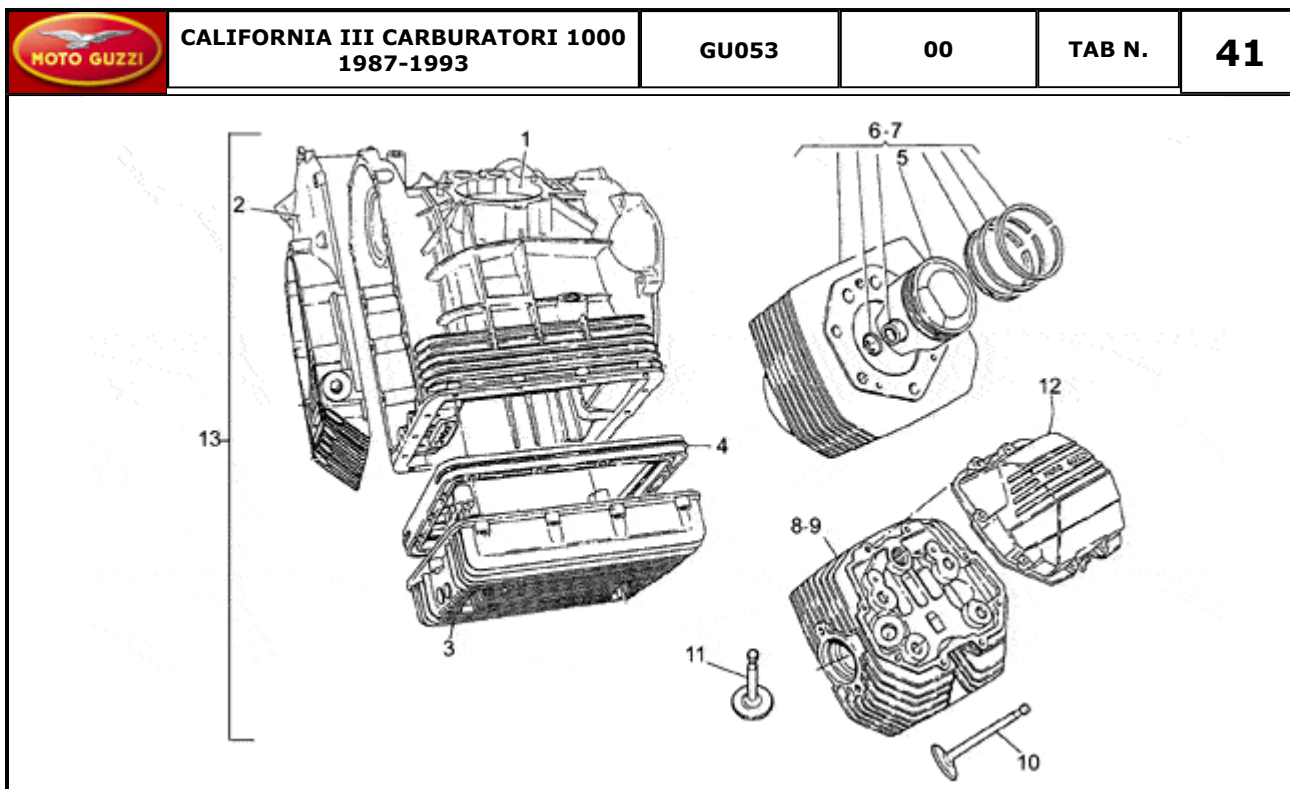

Pos.	Description	Year	I_M_	Country	Version	Code	Q.ty	P.Cod.
1	Crankcase	-	-	-	-	GU14000765	1	
2	Timing system cover, blank	-	-	-	-	GU29001453	1	
3	Engine oil sump, blank	-	-	-	-	GU14003501	1	
4	Motor oil flange	-	-	-	-	GU14003240	1	
5	Piston	-	-	-	-	GU30060410	2	
6	Cylinder with piston assy., RH	-	-	-	-	GU30060110	1	
7	Cylinder with piston assy., LH	-	-	-	-	GU30060111	1	
8	RH head	-	-	-	-	GU30022110	1	
9	LH head	-	-	-	-	GU30022210	1	
10	Intake valve	-	-	-	-	GU30036010	2	
11	Exhaust valve	-	-	-	-	GU30036110	2	
12	Valve cover, blank	-	-	-	-	GU14023560	2	
13	Engine w/o gearbox	-	-	-	-	GU30991010	1