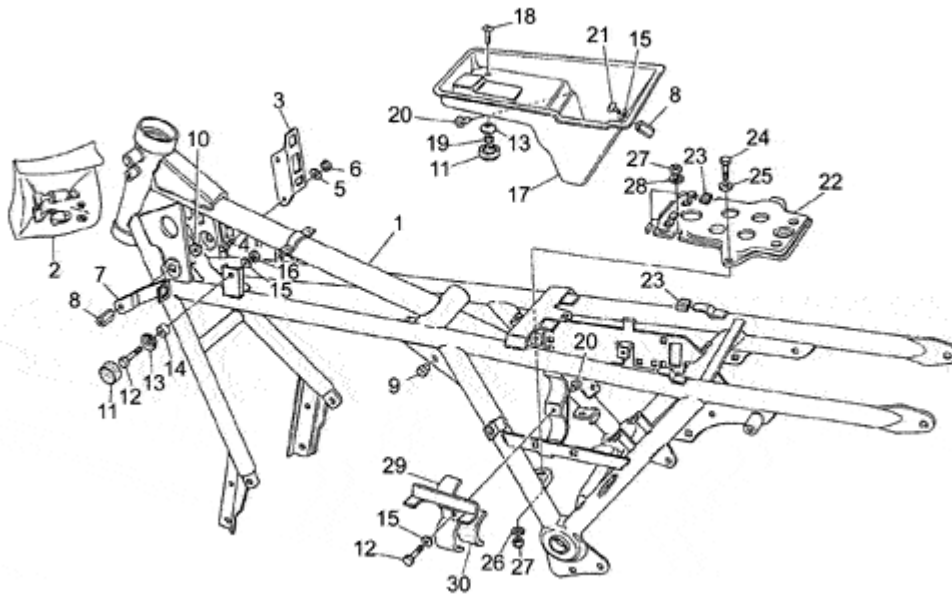

CALIFORNIA III CARBURATORI 1000 1987-1993	GU053	00	TAB N.	31
	FRAME				

Pos.	Description	Year	I_M	Country	Version	Code	Q.ty	P.Cod.
1	Frame	-	-	-	-	GU29400150	1	
2	Steering lock	-	-	-	-	GU28782550	1	
3	RH plate	-	-	-	-	GU29749750	1	
4	Screw	-	-	-	-	GU98054312	2	
5	Special washer	-	-	-	-	GU61013800	2	
6	Nut	-	-	-	-	GU92602206	2	
7	LH plate	-	-	-	-	GU29749850	1	
8	Stud bolt	-	-	-	-	GU29469250	4	
9	Plug	-	-	-	-	GU93180080	1	
10	Captive nut	-	-	-	-	GU92660601	2	
11	Drift	-	-	-	-	GU39103400	4	
12	Screw	-	-	-	-	GU98054318	3	
13	Disc	-	-	-	-	GU39103500	4	
14	Spacer	-	-	-	-	GU91180605	2	
15	Special washer	-	-	-	-	GU61013800	7	
16	Nut	-	-	-	-	GU92601206	2	
17	Toolbox	-	-	-	-	GU29479651	1	
18	Screw	-	-	-	-	GU98326009	2	
19	Nut	-	-	-	-	GU92602206	2	
20	Drift	-	-	-	-	GU19705900	4	
21	Screw	-	-	-	-	GU98326010	2	
22	Plate	-	-	-	-	GU29418250	1	
23	Rubber spacer	-	-	-	-	GU29461450	1	
24	Hex screw M8X16	-	-	-	-	GU98054416	5	
25	Washer	-	-	-	-	GU95004208	5	
26	Spring washer	-	-	-	-	GU95021108	3	
27	Nut M8X1,25	-	-	-	-	GU92602208	5	
28	Washer	-	-	-	-	GU95000208	2	
29	Plate	-	-	-	-	GU30716710	1	
30	Drift	-	-	-	-	GU29716650	2