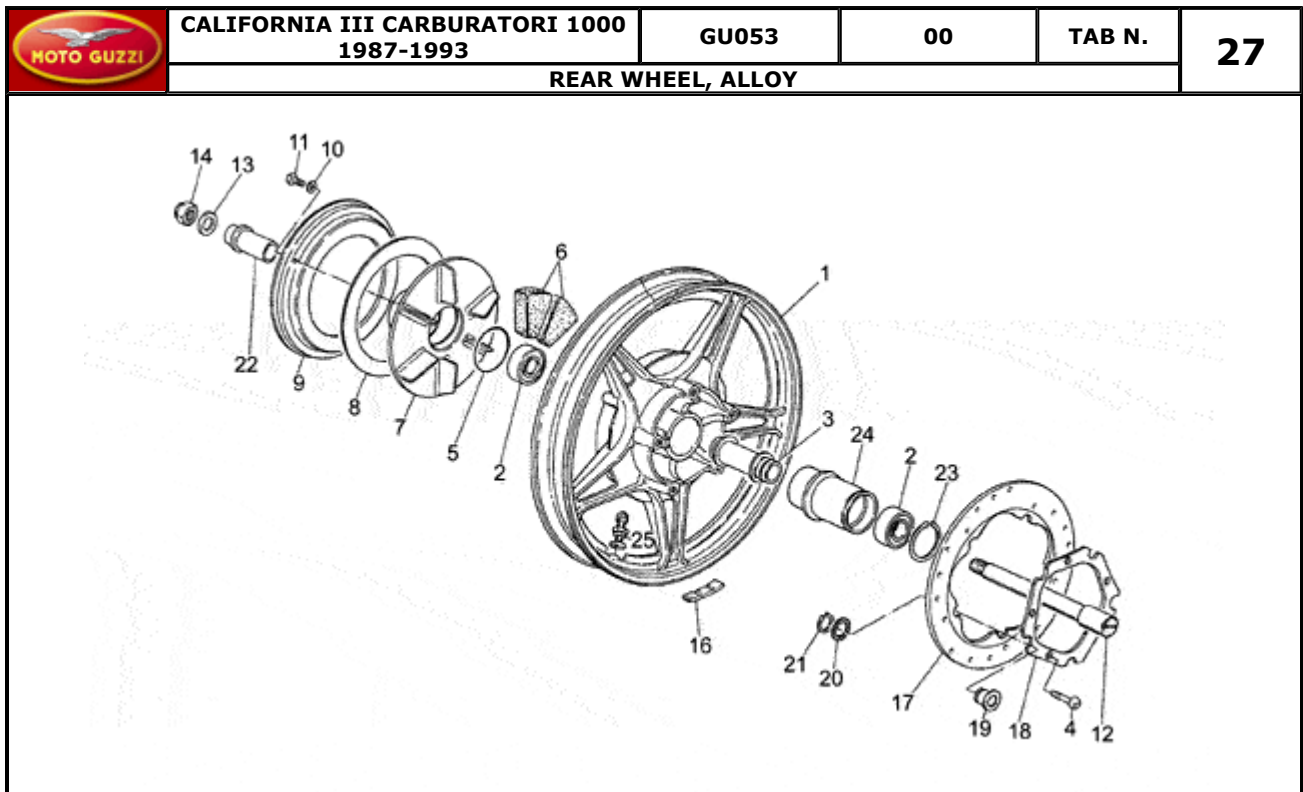

Pos.	Description	Year	I_M	Country	Version	Code	Q.ty	P.Cod.
1	Rear wheel	-	-	-	-	GU29630650	1	
2	Ball bearing 20X47X14	-	-	-	-	GU92204220	2	
3	Bearing internal spacer	-	-	-	-	GU14634050	1	
4	Screw	-	-	-	-	GU98230825	5	
5	O-ring	-	-	-	-	GU90706490	1	
6	Rubber cush drive hub	-	-	-	-	GU01336800	12	
7	Flexible coupling disc	-	-	-	-	GU14335203	1	
8	Ring	-	-	-	-	GU14335350	1	
9	Flange	-	-	-	-	GU14335650	1	
10	Spring washer 8x15x0,3	-	-	-	-	GU61270300	3	
11	Hex screw M6X20	-	-	-	-	GU98054320	3	
12	Rear wheel spindle	-	-	-	-	GU28633300	1	
13	Washer	-	-	-	-	GU14634400	1	
14	Nut	-	-	-	-	GU29616450	1	
16	Counterweight	-	-	-	-	GU14616150	1	
17	Outer brake disk	-	-	-	-	GU28613670	1	
18	Inner brake disk	-	-	-	-	GU28613770	1	
19	Bush	-	-	-	-	GU28613560	5	
20	Belleville spring	-	-	-	-	GU28618860	5	
21	Circlip	-	-	-	-	GU90271022	5	
22	Spacer	-	-	-	-	GU17634150	1	
23	Circlip	-	-	-	-	GU90271055	1	
24	Hub	-	-	-	-	GU14632250	1	
25	Air valve	-	-	-	-	GU28617760	1