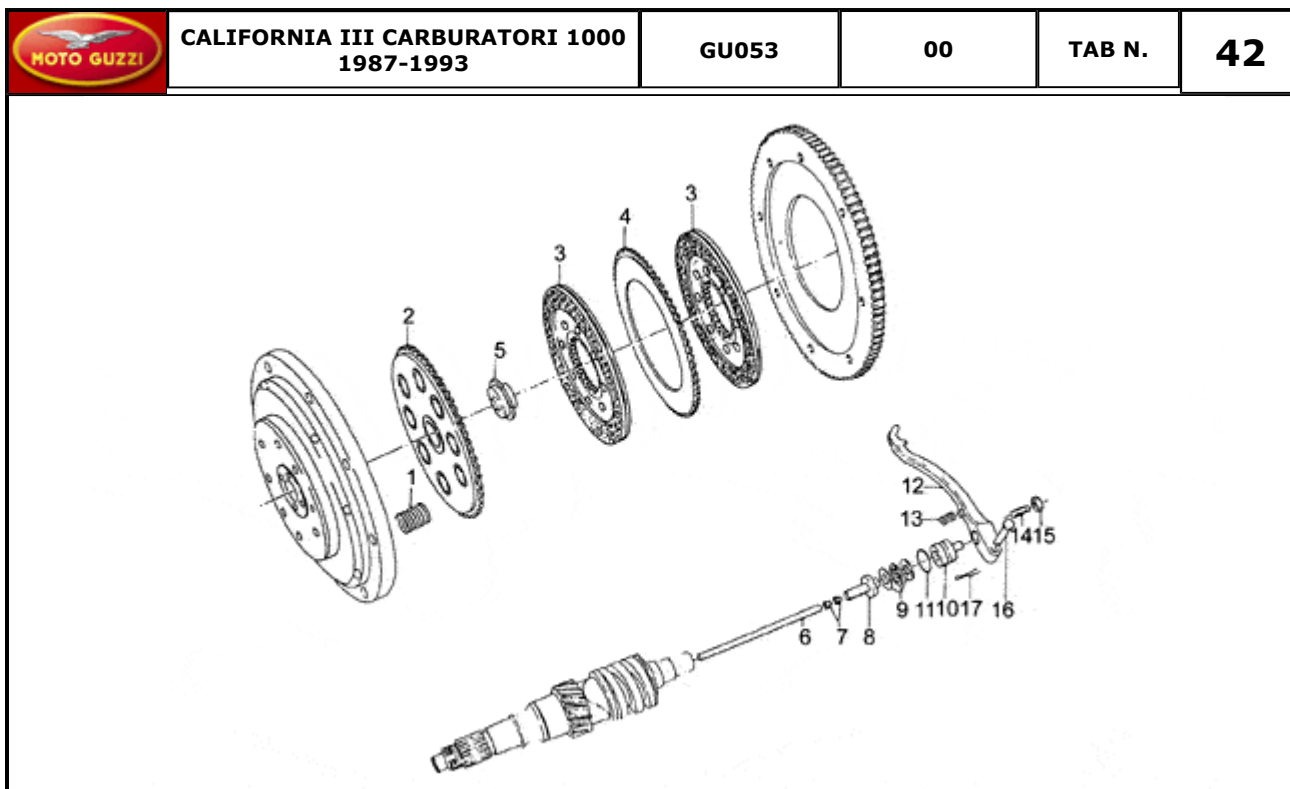

Pos.	Description	Year	I_M_	Country	Version	Code	Q.ty	P.Cod.
1	Clutch spring	-	-	-	-	GU13084100	8	
2	Disc	-	-	-	-	GU12082901	1	
3	Clutch disc	-	-	-	M1-N	GU28084460	2	
	Clutch plate complete	-	-	-	M2	GU03084401	2	
4	Intermediate plate	-	-	-	-	GU12082300	1	
5	Cup	-	-	-	-	GU12082800	1	
6	Rod	-	-	-	-	GU14085700	1	
7	Bush	-	-	-	-	GU14085900	2	
8	Inner body	-	-	-	-	GU14086000	1	
9	Thrust bearing	-	-	-	-	GU12087001	1	
10	Outer body	-	-	-	-	GU14086100	1	
11	O-ring 17,13x2,62	-	-	-	-	GU90706170	1	
12	Clutch release shaft	-	-	-	-	GU14090202	1	
13	Lever return spring	-	-	-	-	GU94321105	1	
14	Adjuster screw	-	-	-	-	GU14090400	1	
15	Nut M8X1	-	-	-	-	GU92602508	1	
16	Pin 7x39	-	-	-	-	GU95780271	1	
17	Split pin	-	-	-	-	GU95500222	1