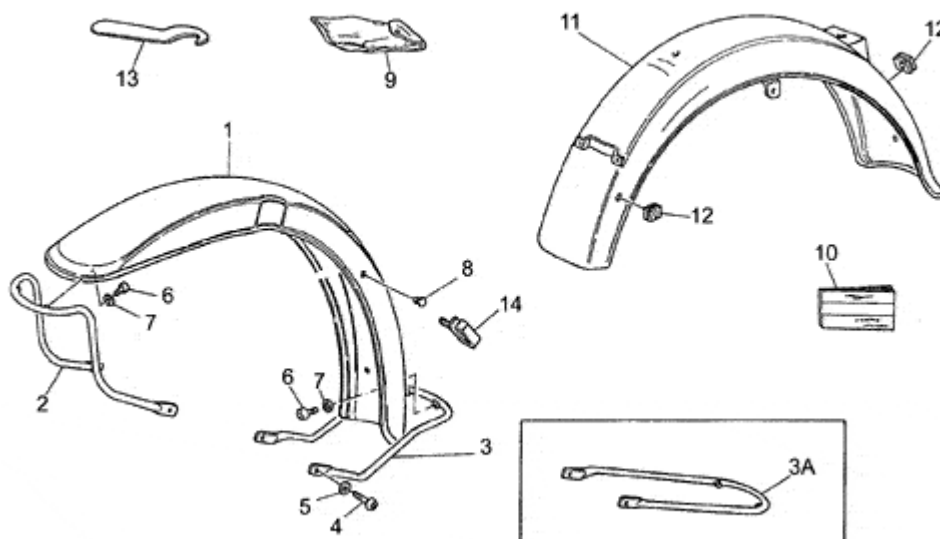

CALIFORNIA III CARBURATORI 1000 1987-1993	GU053	00	TAB N.	19
	FRONT/REAR MUDGUARDS				

Pos.	Description	Year	I_M	Country	Version	Code	Q.ty	P.Cod.
1	Front mudguard	-	-	-	-	gr	GU294343602	1
	Front mudguard, chrome	-	-	-	-	-	GU30434388	1
	Front mudguard	-	-	-	-	a-b	GU29434354	1
2	Upper support	-	-	-	-	-	GU29435750	1
3	Lower support	-	-	-	1T	-	GU29435950	1
	Lower support	-	-	-	2T	-	GU29435960	1
4	Screw	-	-	-	-	-	GU98230816	4
5	Spring washer 8x15x0,3	-	-	-	-	-	GU61270300	4
6	Screw	-	-	-	-	-	GU98822314	4
7	Washer	-	-	-	-	-	GU95000206	4
8	Rubber spacer	-	-	-	-	-	GU93180050	2
9	Toolkit	-	-	-	-	-	GU28929940	1
10	Operator's handbook	-	-	I	-	-	GU29900060	1
	Operator's handbook	-	-	D-F-UK	-	-	GU29900061	1
11	Rear mudguard, chrome	-	-	-	-	gr	GU294370502	1
	Rear mudguard	-	-	-	-	a-b	GU29437052	1
	Rear mudguard	-	-	-	-	az-v	GU29437072	1
12	Rubber spacer	-	-	-	-	-	GU91551099	2
13	Shock abs. adj. Wrench	-	-	-	-	-	GU28912740	1
14	Fairlead	-	-	-	-	-	GU29436550	2