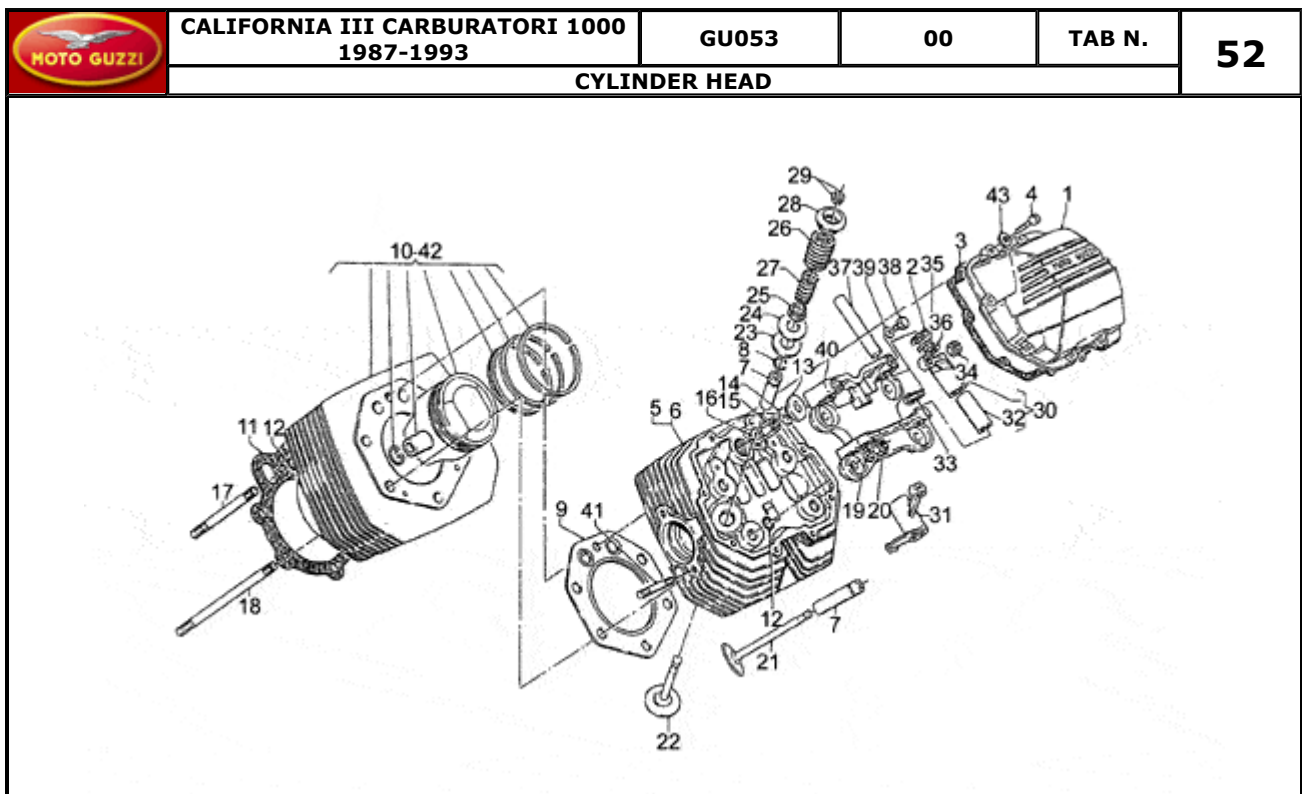

Pos.	Description	Year	I_M	Country	Version	Code	Q.ty	P.Cod.
1	Valves cover, stain.	-	-	-	-	GU29023550	2	
2	Washer 15,2x26x0,5	-	-	-	-	GU10032700	4	
3	Cover gasket	-	-	-	-	GU14023760	2	
4	Hex socket screw M6X25	-	-	-	-	GU98622325	16	
5	RH cylinder head, blank	-	-	-	-	GU28022145	1	
6	LH cylinder head, blank	-	-	-	-	GU28022245	1	
7	Exhaust valve guide	-	-	-	-	GU13036801	2	
8	Snap ring	-	-	-	-	GU90353016	4	
9	Gasket	-	-	-	-	GU14022065	2	
10	RH cylinder assy	-	-	-	-	GU29060201	1	
11	Gasket	-	-	-	-	GU14020865	2	
12	O-ring 9x2	-	-	-	-	GU90706094	12	
13	Oil plug	-	-	-	-	GU12022600	2	
14	O-ring 20,24X2,62	-	-	-	-	GU90706203	2	
15	Column nut	-	-	-	-	GU13021900	2	
16	Washer 10,5X18X0,8	-	-	-	-	GU95129180	2	
17	Stud bolt	-	-	-	-	GU12021800	4	
18	Stud bolt	-	-	-	-	GU12021700	8	
19	Washer 10,5X21X1	-	-	-	-	GU14018400	10	
20	Nut	-	-	-	-	GU92601010	10	
21	Intake valve	-	-	-	-	GU29036050	2	
22	Exhaust valve	-	-	-	-	GU29036150	2	
23	Washer 14,2x31x1	-	-	-	-	GU13037200	4	
24	Washer 14,2x31x0,3	-	-	-	-	GU14037300	10	
25	Lower cup	-	-	-	-	GU13037000	4	
26	Outer spring	-	-	-	-	GU13037400	4	
27	Inner spring	-	-	-	-	GU13037600	4	
28	Upper cup	-	-	-	-	GU14038000	4	
29	Valve half-cone	-	-	-	-	GU12038100	8	
30	RH rocker arm assy	-	-	-	-	GU14030201	2	
31	LH rocker arm assy	-	-	-	-	GU14030401	2	
32	Bush 15x18x43	-	-	-	-	GU91111511	4	
33	Adjuster screw	-	-	-	-	GU17034050	4