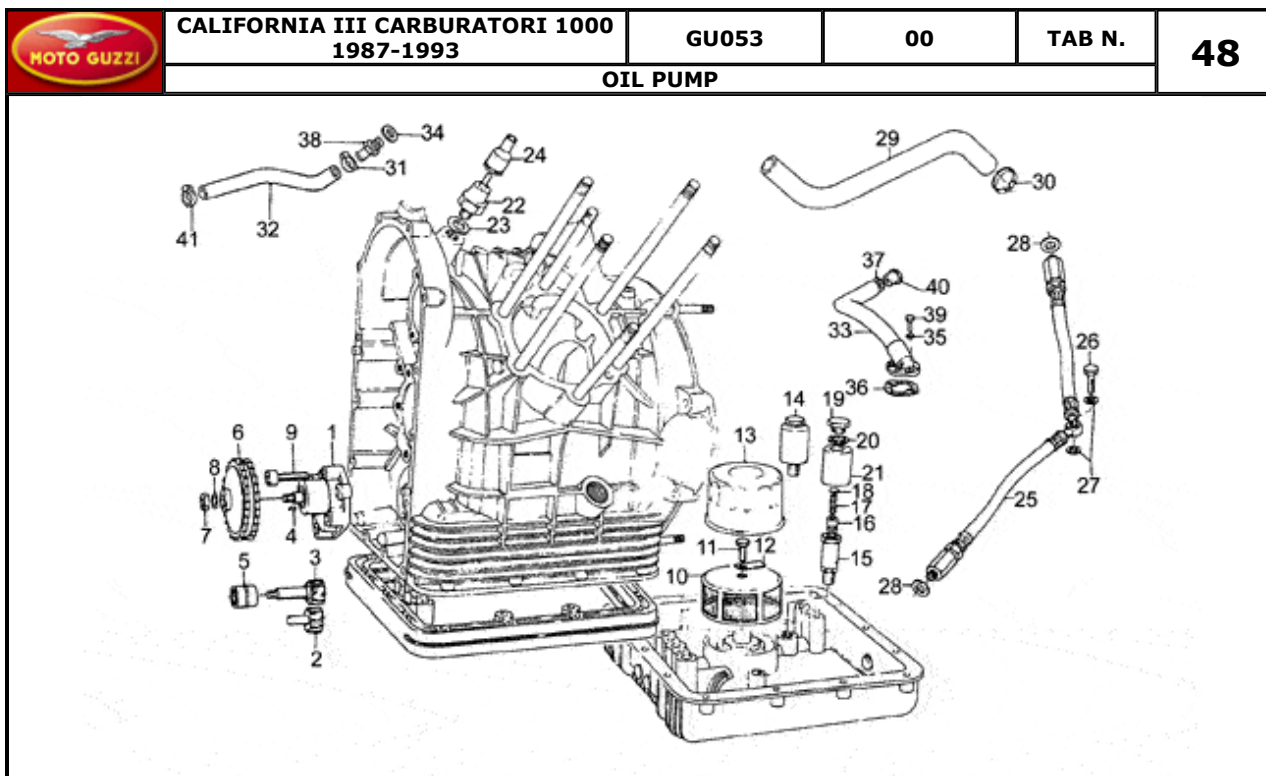

Pos.	Description	Year	I_M_	Country	Version	Code	Q.ty	P.Cod.
1	Oil pump	-	-	-	M8	-	GU30146400	1
	Oil pump	-	-	-	M7	-	0000000	1
2	Driven gear	-	-	-	M7	-	GU13148400	1
3	Drive gear	-	-	-	M8	-	GU13147800	1
4	Transmission key	-	-	-	-	-	GU13148300	1
5	Roller bearing 10x22x20	-	-	-	-	-	GU92252210	1
6	Oil pump gear	-	-	-	M7	-	GU13147701	1
	Oil pump gear	-	-	-	M8	-	GU30147700	1
7	Nut	-	-	-	-	-	GU92602308	1
8	Spring washer	-	-	-	-	-	GU95120085	1
9	Screw M8X30	-	-	-	-	-	GU98622430	4
10	Oil filter	-	-	-	-	-	GU14152200	1
11	Hex screw M6X16	-	-	-	-	-	GU98054316	1
12	Plate	-	-	-	-	-	GU95187006	1
13	Oil filter 61 mm	-	-	-	-	-	GU14153000	1
14	Oil valve cpl.	-	-	-	-	-	GU03158200	1
15	Valve body	-	-	-	-	-	GU10158701	1
16	Piston	-	-	-	-	-	GU12150900	1
17	Valve spring	-	-	-	-	-	GU94321072	1
18	Bottom	-	-	-	-	-	GU12150700	1
19	Plug	-	-	-	-	-	GU12159000	1
20	Washer 14,5X20X1	-	-	-	-	-	GU95100523	2
21	Cup	-	-	-	-	-	GU14158800	1
22	Pressure sensor	-	-	-	-	-	GU17768750	1
23	Gasket 12,25	-	-	-	-	-	GU12006400	1
24	Cap	-	-	-	-	-	GU12717600	1
25	Pipe	-	-	-	-	-	GU01153600	1
26	Screw	-	-	-	-	-	GU95990037	5
27	Gasket 8,25x15x1	-	-	-	-	-	GU12154200	2
28	Gasket	-	-	-	-	-	GU25656102	2
29	Pipe	-	-	-	-	-	GU28157450	1
30	Hose clamp	-	-	-	-	-	GU12157800	2
31	Hose clamp	-	-	-	-	-	GU93305017	2
32	Rubber pipe 12,5X7,8 5/16"	-	-	-	-	-	GU00823956080	2