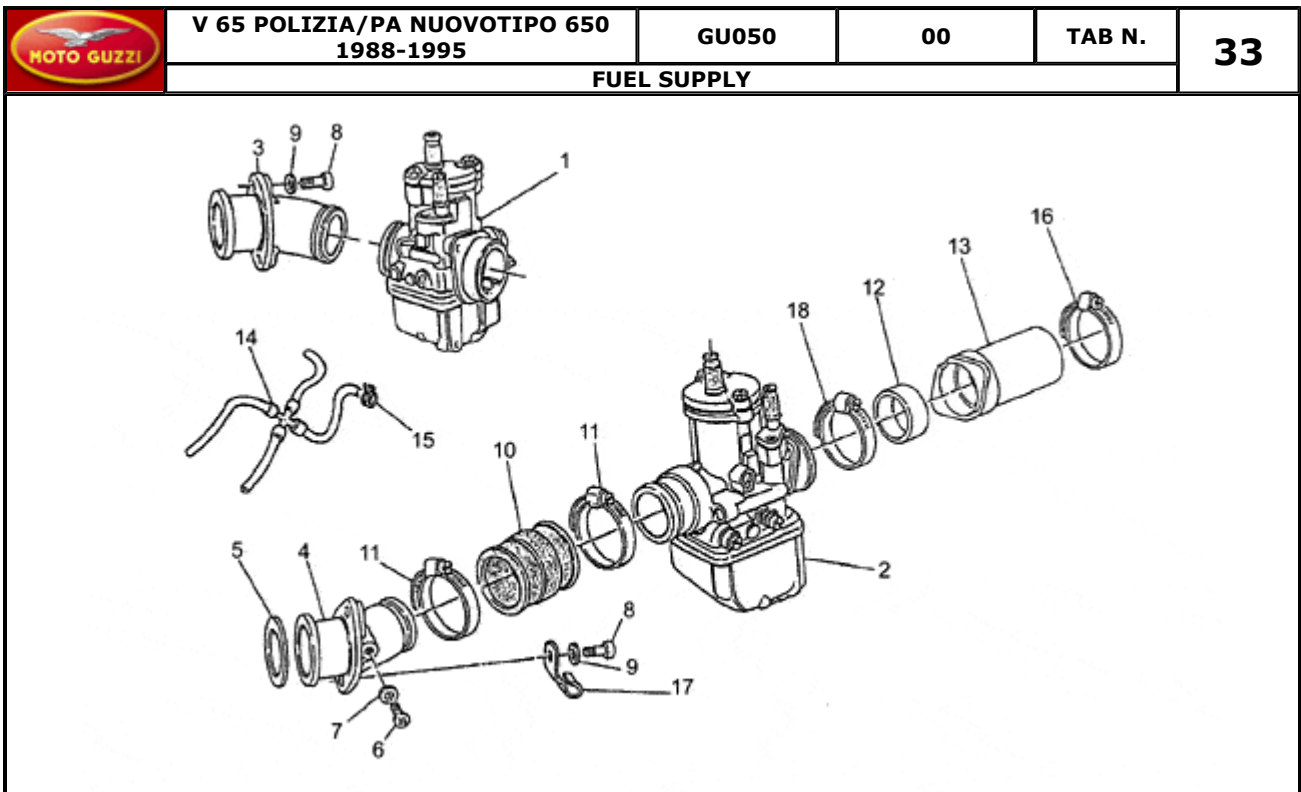

Pos.	Description	Year	I_M_	Country	Version	Code	Q.ty	P.Cod.
1	Carburettor RH PHBH 30BD	-	-	-	-	GU23112674	1	
2	Carburettor LH PHBH 30BS	-	-	-	-	GU23112675	1	
3	RH manifold	-	-	-	-	GU19115060	1	
4	LH manifold	-	-	-	-	GU19115061	1	
5	Gasket	-	-	-	-	GU19115580	2	
6	Screw	-	-	-	-	GU98310610	2	
7	Washer 6,25x10x1,5	-	-	-	-	GU95100116	2	
8	Hex socket screw M6X25	-	-	-	-	GU98622325	4	
9	Special washer	-	-	-	-	GU61013800	4	
10	Hose	-	-	-	-	GU19114360	2	
11	Hose clamp 32X52X8	-	-	-	-	GU93305032	4	
12	Gasket ring	-	-	-	-	GU19114680	2	
13	Air intake hose	-	-	-	-	GU19114460	2	
14	Fuel pipe	-	-	-	-	GU29106500	1	
15	Hose clamp	-	-	-	-	GU28108410	4	
16	Hose clamp	-	-	-	-	GU93305052	2	
17	Hose clamp	-	-	-	-	GU19718000	2	
18	Hose clamp	-	-	-	-	GU93305045	2