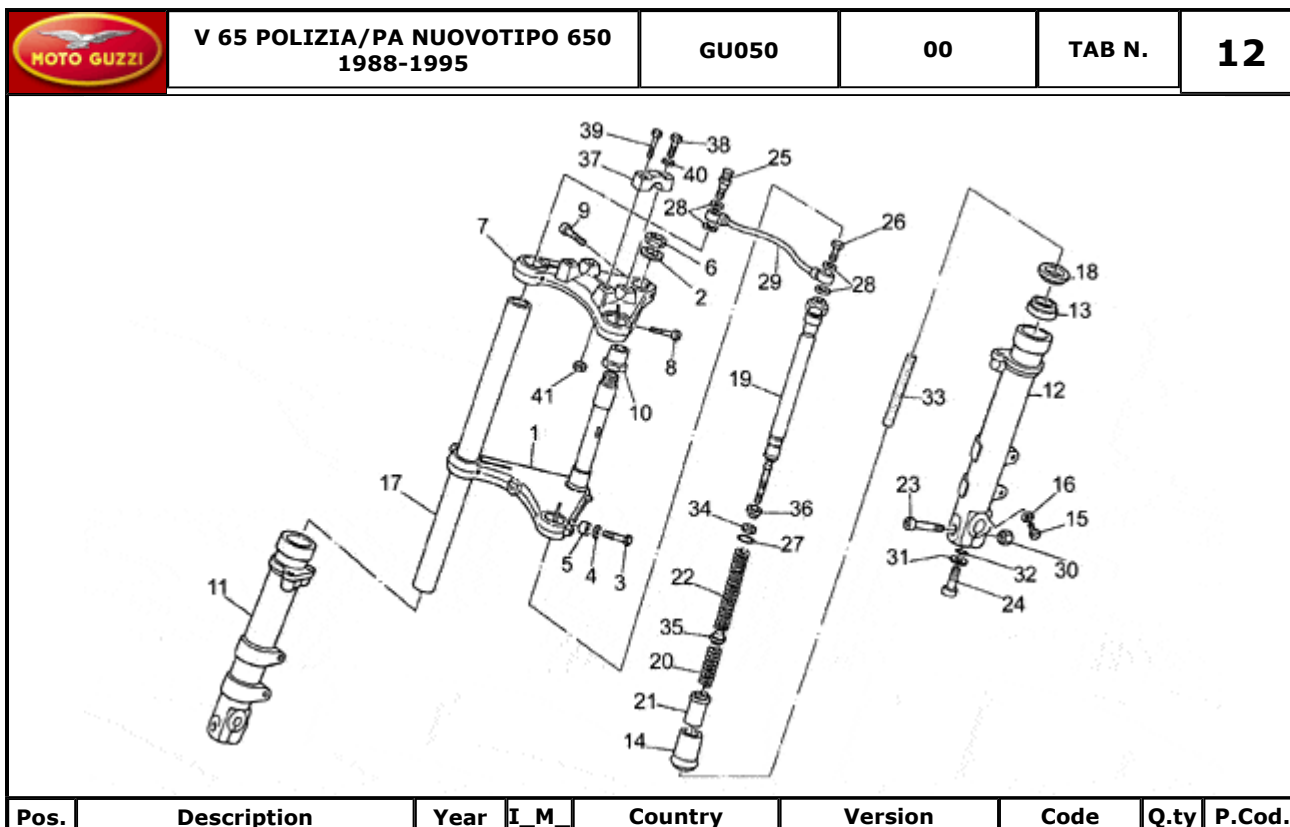

Pos.	Description	Year	I_M	Country	Version	Code	Q.ty	P.Cod.
1	Stem base	-	-	-	-	GU23494070	1	
2	Stem plug washer	-	-	-	-	GU18513560	1	
3	Hex screw M10X55	-	-	-	-	GU98072555	2	
4	Washer	-	-	-	-	GU95007210	2	
5	Spacer	-	-	-	-	GU91181016	2	
6	Plug	-	-	-	-	GU18513460	1	
7	Fork upper plate	-	-	-	-	GU23493140	1	
8	Screw	-	-	-	-	GU98610540	2	
9	Screw	-	-	-	-	GU98612535	1	
10	Steering lock bush	-	-	-	-	GU18516660	1	
11	RH sleeve -grey-	-	-	-	-	GU31522515	1	
12	LH sleeve -grey-	-	-	-	-	GU31522615	1	
13	Oil seal	-	-	-	-	GU90403857	2	
14	Bush	-	-	-	-	GU20527620	2	
15	Screw	-	-	-	-	GU98622320	2	
16	Washer 6,25x10x1,5	-	-	-	-	GU95100116	4	
17	Sleeve	-	-	-	-	GU23525470	2	
18	Dust cover	-	-	-	-	GU31524550	2	
19	Shock absorber	-	-	-	-	GU23526470	2	
20	Return spring	-	-	-	-	GU23526610	2	
21	End stop	-	-	-	-	GU28527540	2	
22	Spring	-	-	-	-	GU23526910	2	
23	Screw	-	-	-	-	GU98622545	2	
24	Screw	-	-	-	-	GU98622530	2	
25	Bored screw	-	-	-	-	GU28556450	1	
26	Air valve	-	-	-	-	GU28556250	1	
27	Gasket ring	-	-	-	-	GU90706282	2	
28	Copper washer	-	-	-	-	GU28556350	4	
29	Front shock absorber tube	-	-	-	-	GU19529660	1	
30	Nut	-	-	-	-	GU92781100	2	
31	Flat washer	-	-	-	-	GU27499120	2	
32	O-ring 9x2	-	-	-	-	GU90706094	2	
33	Anti-rubbing pipe	-	-	-	-	GU23526370	2