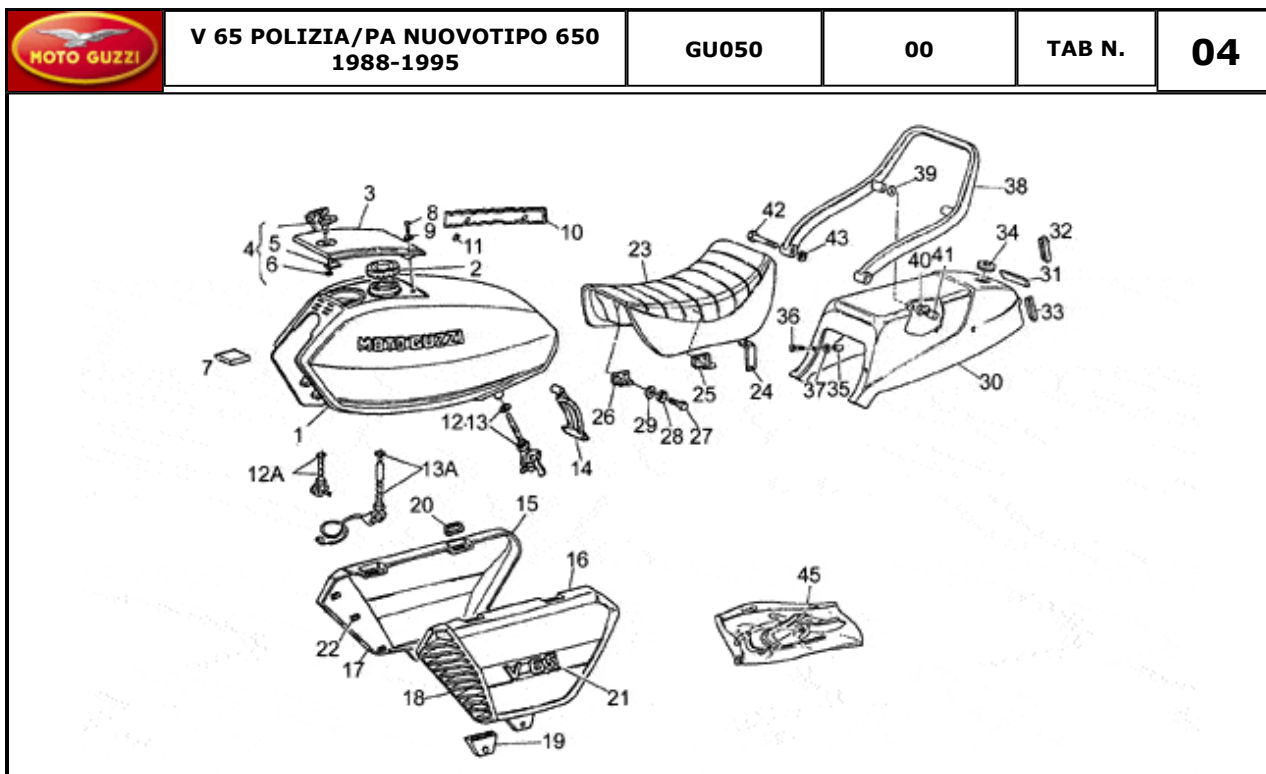

Pos.	Description	Year	I_M	Country	Version	Code	Q.ty	P.Cod.
1	Fuel tank	-	-	-	-	b GU23100290	1	
	Fuel tank,white w/black decals	-	-	-	D2	b GU23100290003	1	
	Fuel tank,white w/blue dec.	-	-	-	D1	b GU23100290004	1	
	Fuel tank blank	-	-	-	-	gr GU191002051	1	
2	Tank cap	-	-	-	-	GU28103945	1	
3	Tank cover, blank	-	-	-	-	gr GU141040551	1	
	Tank cover, white	-	-	-	-	b GU23104090	1	
4	Locks	-	-	-	-	GU14736856	1	
5	Tab	-	-	-	-	GU18105001	1	
6	Hose clamp	-	-	-	-	GU19104950	1	
7	Rubber spacer	-	-	-	-	GU19104336	1	
8	Screw	-	-	-	-	GU98054210	2	
9	Spring washer 5,3X10X0,5	-	-	-	-	GU95129100	2	
10	"Moto Guzzi" dataplate	-	-	-	2A	- GU28917300	2	
	Decal "Moto Guzzi"	-	-	-	1A	- GU14917300	2	
11	Clip	-	-	-	-	GU14105100	4	
12	RH fuel cock	-	-	-	T1	- GU65105400	1	
	RH fuel cock	-	-	-	T2	- GU23105470	1	
13	LH fuel cock	-	-	-	T2	- GU23105370	1	
	LH fuel cock	-	-	-	T1	- GU65105401	1	
14	Tie rod	-	-	-	-	GU19102750	1	
15	RH body panel blank	-	-	-	-	gr GU194762501	1	
	RH side panel, white	-	-	-	-	b GU23476290	1	
	RH side panel,wh.w/ black dec.	-	-	-	D2	b GU23476290003	1	
	RH side panel, wh.w/blue decal	-	-	-	D1	b GU23476290004	1	
16	LH body panel blank	-	-	-	-	gr GU194763501	1	
	LH side panel, white	-	-	-	-	b GU23476390	1	
	LH side panel,wh.w/ black dec.	-	-	-	D2	b GU23476390003	1	
	LH side panel, wh.w/blue decal	-	-	-	D1	b GU23476390004	1	
17	Net panel (r)	-	-	-	-	GU19478150	1	
18	Net panel (l)	-	-	-	-	GU19478250	1	
19	Rubber spacer	-	-	-	-	GU19478550	2	
20	Rubber spacer	-	-	-	-	GU19478750	4	
21	Name plate "V65"	-	-	-	-	GU19922060	2