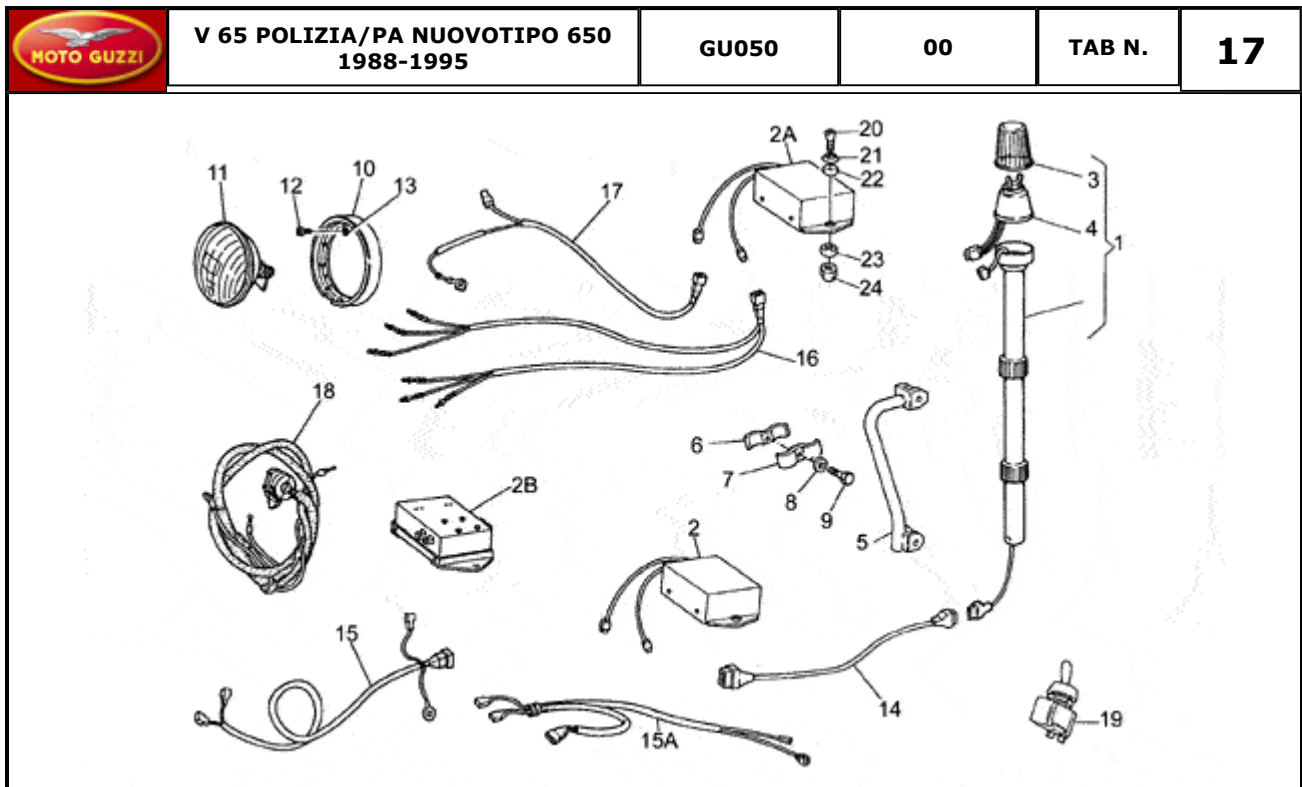

Pos.	Description	Year	I_M_	Country	Version	Code	Q.ty	P.Cod.
1	Manual strobo kit VAMA	-	-	-	-	GU28786245	1	
2	ECU 2can	-	-	-	2C	GU23737290	1	
	ECU 183 3CAN	-	-	-	3C	GU23785990	1	
	ECU VAMA 1a can.	-	-	-	1C	GU28785945	1	
3	Strobo lens	-	-	-	-	GU28798245	1	
4	Strobo lamp	-	-	-	-	GU28798345	1	
5	Strobo support	-	-	-	-	GU28785645	1	
6	U-bolt	-	-	-	-	GU28786445	3	
7	U-bolt	-	-	-	-	GU28786345	3	
8	Special washer	-	-	-	-	GU61013800	3	
9	Screw	-	-	-	-	GU98074314	3	
10	Light frame	-	-	-	-	GU23742890	2	
11	Front headlight BLU VAMA	-	-	-	-	GU23743390	2	
12	Self-tap screw	-	-	-	-	GU99200316	8	
13	O-ring	-	-	-	-	GU90706035	8	
14	Control unit-strobo wiring 1can	-	-	-	1C-NC	GU23756991	1	
	Control unit-lamp wiring Vama	-	-	-	1C-NB	GU19757893	1	
15	Control unit wiring 1can	-	-	-	1C-NC	GU23757893	1	
	Control unit wiring	-	-	-	1C-NB	GU28726245	1	
16	Control unit-light wiring	-	-	-	2C-NB	GU23750990	1	
	Control unit-light wiring 2can	-	-	-	2C-NC	GU23750991	1	
17	Control unit feeder cable	-	-	-	2C-NB	GU23757890	1	
	Control unit wiring 2can	-	-	-	2C-NC	GU23757891	1	
18	Blue light wiring 3can	-	-	-	3C	GU23726290	1	
19	Switch	-	-	-	-	GU18745701	1	
20	Screw M6X30	-	-	-	-	GU98250630	2	
21	Washer	-	-	-	-	GU18577850	2	
22	O-ring	-	-	-	-	GU45212400	2	
23	Spacer	-	-	-	-	GU90716067	2	
24	Nut M6x1	-	-	-	-	GU92630106	2