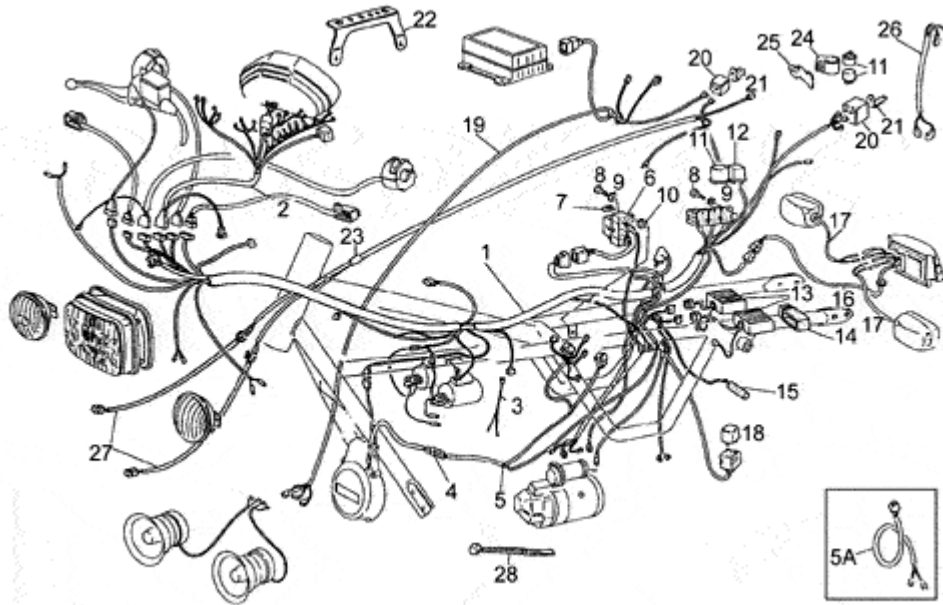

V 65 POLIZIA/PA NUOVOTIPO 650 1988-1995	GU050	00	TAB N.	15
	CEV CONTROLS EL.SYSTEM				

Pos.	Description	Year	I_M	Country	Version	Code	Q.ty	P.Cod.
1	Electrical system	-	-	-	-	GU23747191	1	
2	Dashboard cable	-	-	-	-	GU23747291	1	
3	Neutral sensor cable	-	-	-	-	GU31724540	1	
4	Alternator wiring BOSCH	-	-	-	B	GU23726300	1	
5	Alternator-regulator wiring	-	-	-	B	GU23725891	1	
	Alternator-regulator wiring	-	-	-	S	GU28726301	1	
6	Fuse holder box	-	-	-	-	GU30743000	1	
7	Fuse 15A	-	-	-	-	GU28742560	6	
8	Screw	-	-	-	-	GU98202516	4	
9	Washer 5,25x14x1,5	-	-	-	-	GU95100059	4	
10	Captive nut	-	-	-	-	GU92660501	2	
11	Flasher unit	-	-	-	-	GU17750520	3	
12	Starting relay	-	-	-	-	GU30732510	1	
13	ECU elettronica	-	-	-	-	GU23721493	2	
14	Flexible support	-	-	-	-	GU27723835	2	
15	Capacitor	-	-	-	-	GU27710435	1	
16	Taillight wiring harn.	-	-	-	-	GU30747310	1	
17	Turn ind.harness	-	-	-	-	GU28753145	2	
18	Lateral stand switch	-	-	-	-	GU29732550	1	
19	Two-tone siren wiring	-	-	-	-	GU23726191	1	
20	Siren relay SWF	-	-	-	-	GU28732545	2	
21	Relais support	-	-	-	-	GU28732946	2	
22	Plate	-	-	-	-	GU23749791	1	
23	Intermittence wiring	-	-	-	-	GU23757791	1	
24	Block	-	-	-	-	GU17751200	1	
25	Plate	-	-	-	-	GU17750400	1	
26	Wiring	-	-	-	-	GU18720150	1	
27	Wiring 1 LAMP.	-	-	-	-	GU23720190	2	
28	Hose clamp 3,6x20,6	-	-	-	-	GU14609650	20