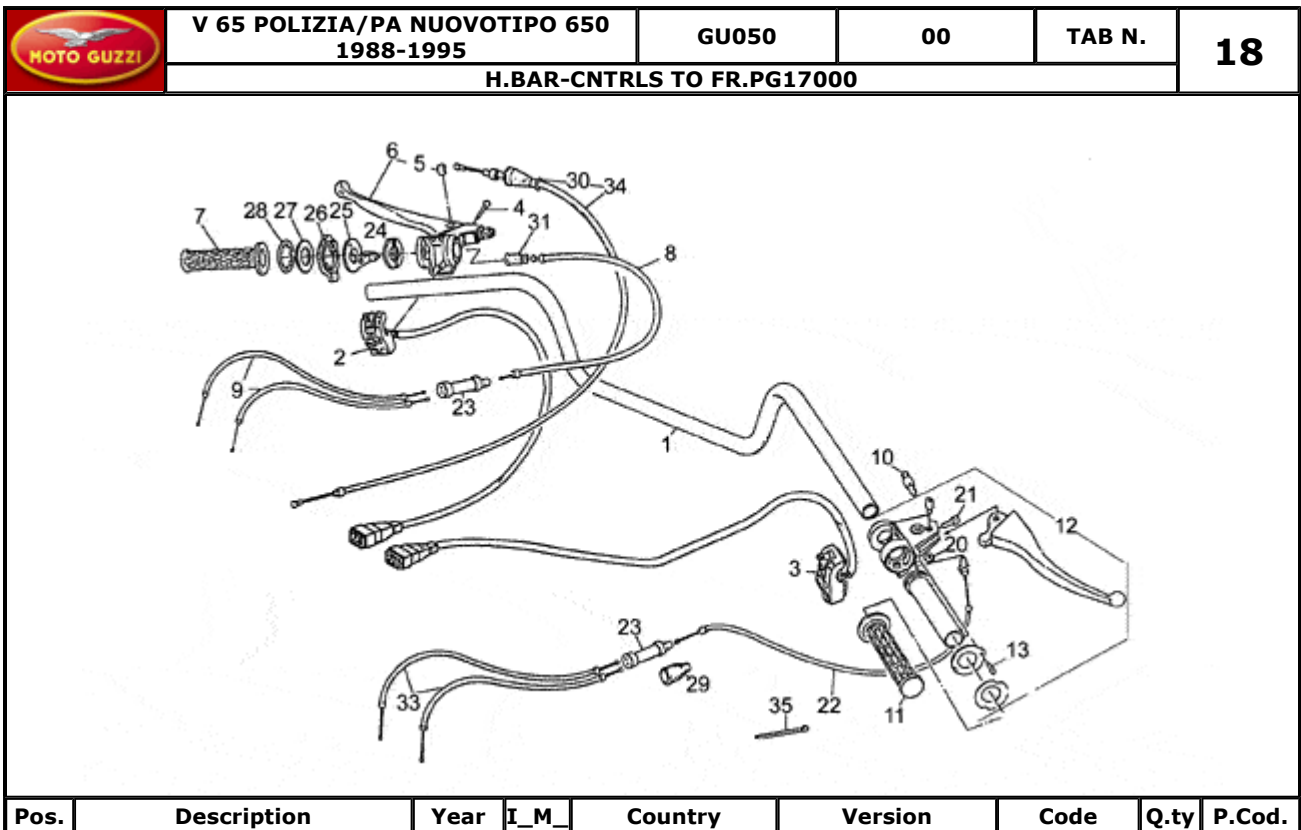

Pos.	Description	Year	I_M_	Country	Version	Code	Q.ty	P.Cod.
1	Handlebar	-	-	-	-	GU28600335	1	
2	LH lights selector	-	-	-	-	GU28738046	1	
3	RH lights selector	-	-	-	-	GU28750346	1	
4	Screw	-	-	-	-	GU98260425	2	
5	Bush	-	-	-	-	GU29608750	1	
6	Clutch lever	-	-	-	-	GU29605550	1	
7	LH hand grip	-	-	-	-	GU29603050	1	
8	Choke control transmission	-	-	-	-	GU23132890	1	
9	Choke cable	-	-	-	-	GU27133515	2	
10	Brake light switch	-	-	-	-	GU39741101	1	
11	RH hand grip	-	-	-	-	GU29603550	1	
12	Throttle cable assy	-	-	-	-	GU29999250	1	
13	Screw	-	-	-	-	GU98280410	1	
20	Nut	-	-	-	-	GU92601206	1	
21	Hex socket screw M6x16	-	-	-	-	GU98612316	1	
22	Throttle cable	-	-	-	-	GU23117590	1	
23	Splitter	-	-	-	-	GU30607910	2	
24	Ring	-	-	-	-	GU29132050	1	
25	Choke control	-	-	-	-	GU29133250	1	
26	Starter lever	-	-	-	-	GU29132350	1	
27	Washer	-	-	-	-	GU29132650	1	
28	Ring	-	-	-	-	GU17751100	1	
29	Cap	-	-	-	-	GU12717600	2	
30	Bellows	-	-	-	-	GU23093870	1	
31	Rubber spacer	-	-	-	-	GU29132750	1	
33	Throttle cable	-	-	-	-	GU23117770	2	
34	Clutch cable	-	-	-	-	GU23093090	1	
35	Hose clamp	-	-	-	-	GU61609630	1	
	Hose clamp 3,6x20,6	-	-	-	-	GU14609650	1