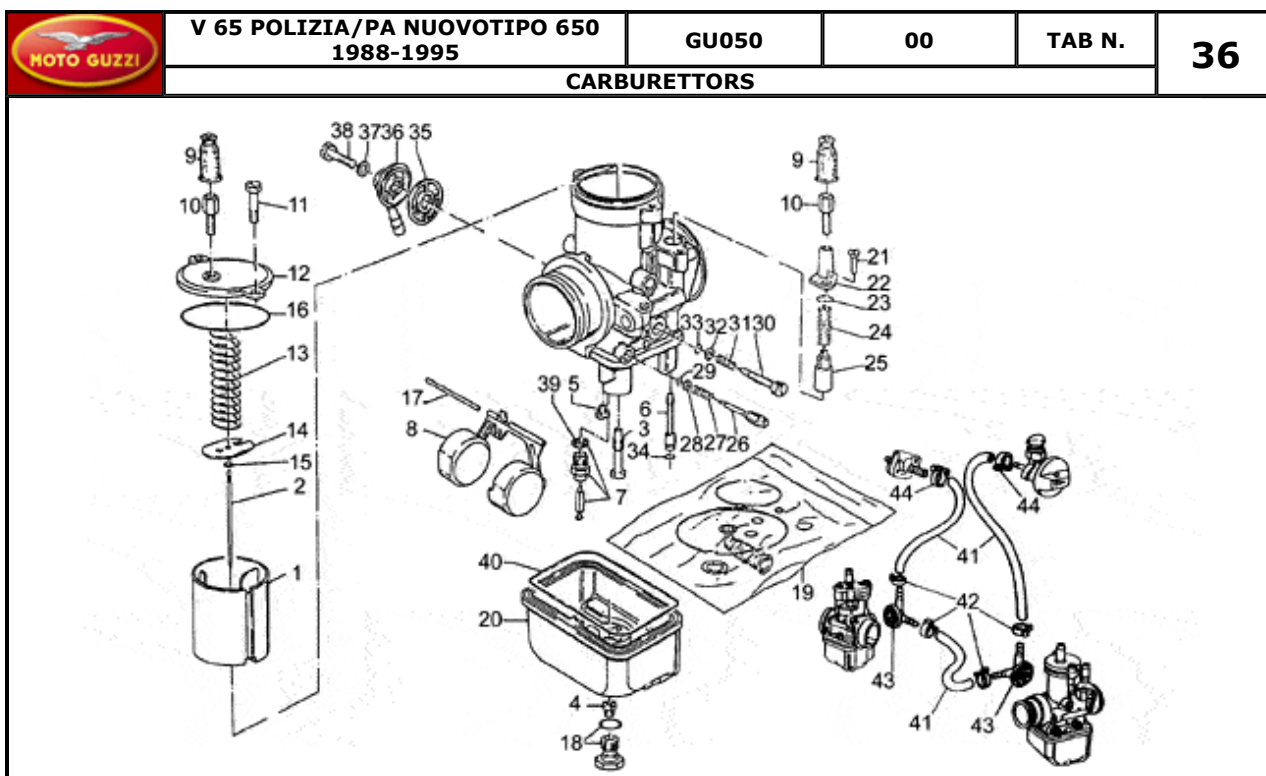

Pos.	Description	Year	I_M_	Country	Version	Code	Q.ty	P.Cod.
1	Gas valve 45	-	-	-	-	GU23934870	2	
2	Conical pin 8	-	-	-	-	GU19934960	2	
3	Needle valve 268T	-	-	-	-	GU19935580	2	
4	Main jet 105	-	-	-	-	GU19935750	2	
5	Idle jet 38	-	-	-	-	GU27935960	2	
6	Starter jet 60	-	-	-	-	GU19936000	2	
7	Needle valve	-	-	-	-	GU19934600	2	
8	Float gr.9,5	-	-	-	-	GU27934315	2	
9	Throttle cable cap	-	-	-	01	0000000	4	
10	Wire tensioner screw	-	-	-	-	GU12937200	4	
11	Screw	-	-	-	-	GU14934650	2	
12	Cover	-	-	-	-	GU19935080	2	
13	Gas valve return spring	-	-	-	-	GU19937180	2	
14	Plate	-	-	-	-	GU19938580	2	
15	Conical pin clip	-	-	-	-	GU65933600	2	
16	Cover gasket	-	-	-	01	0000000	2	
17	Float pin	-	-	-	-	GU13933100	2	
18	Float chamber fix.plug	-	-	-	-	GU27933720	2	
19	Gaskets set	-	-	-	-	GU19939980	1	
20	Aluminium float chamber	-	-	-	-	GU19934480	2	
	Float chamber plastica	-	-	-	03399N	GU31934460	2	
21	Screw	-	-	-	-	GU13937900	2	
22	Starter device cover	-	-	-	-	GU17937450	2	
23	Gasket	-	-	-	01	0000000	2	
24	Valve spring	-	-	-	-	GU39937600	2	
25	Starter valve	-	-	-	-	GU13937800	2	
26	Adj.min.eng.speed screw	-	-	-	-	GU13936200	2	
27	Spring	-	-	-	-	GU13936300	2	
28	Flat washer	-	-	-	-	GU65933700	2	
29	Gasket	-	-	-	01	0000000	2	
30	Gas valve adjuster screw	-	-	-	-	GU13936600	2	
31	Spring	-	-	-	-	GU13936700	2	
32	Flat washer	-	-	-	-	GU14931650	2	
33	Gasket	-	-	-	01	0000000	2