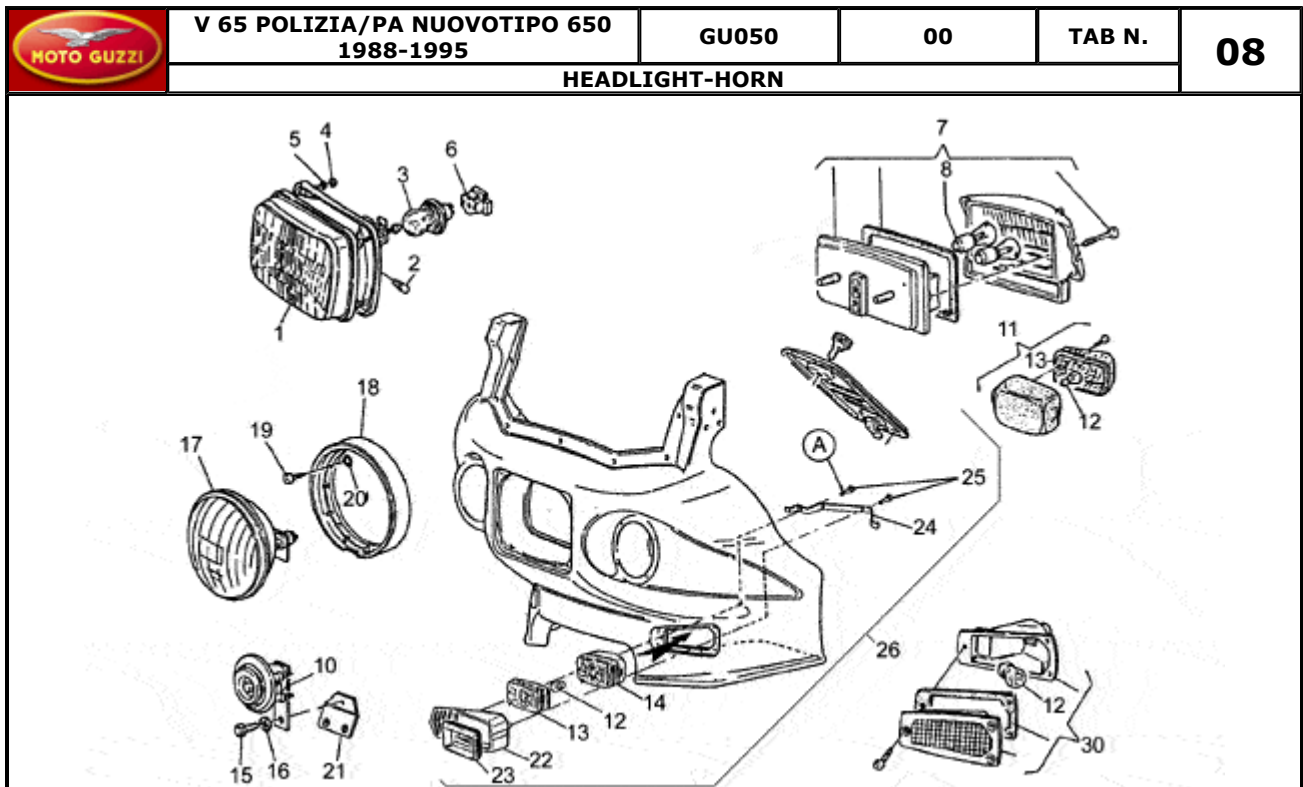

Pos.	Description	Year	I_M	Country	Version	Code	Q.ty	P.Cod.
1	Headlight	-	-	-	-	GU28740560	1	
2	Lamp 12V-4W	-	-	-	-	GU93450119	1	
3	Lamp 12V-55/60W	-	-	-	-	GU93450232	1	
4	Nut	-	-	-	-	GU92602205	3	
5	Notched washer	-	-	-	-	GU95021105	3	
6	Lampholder	-	-	-	-	GU14756255	1	
7	Taillight	-	-	-	-	GU27740985	1	
8	Lamp 12V/5-21W	-	-	-	-	GU93450224	2	
10	Horn	-	-	-	-	GU61743700	1	
11	Rear turn indicator	-	-	-	-	GU28751645	2	
12	Lamp 12V-10W	-	-	-	-	GU93450127	4	
13	Turn indicator lens	-	-	-	-	GU28753745	2	
14	Rear turn indicator	-	-	-	-	GU28751645	2	
15	Hex screw M6X16	-	-	-	-	GU98054316	1	
16	Washer	-	-	-	-	GU95100060	1	
17	Additional halogen light, blue CPU	-	-	-	-	GU23743392	2	
	Halogen light, amber	-	-	-	-	GU23743393	2	
18	Light frame	-	-	-	-	GU23742890	2	
19	Self-tap screw	-	-	-	-	GU99200316	8	
20	O-ring	-	-	-	-	GU90706035	8	
21	Plate	-	-	-	-	GU23436692	1	
22	Front turn signal guard	-	-	-	-	GU17571665	2	
23	Gasket	-	-	-	-	GU17750765	2	
24	Clamp	-	-	-	-	GU23751395	2	
25	Screw	-	-	-	-	GU98304014	4	
26	Front turn indicator	-	-	-	-	GU23999594	1	
30	Front turn indicator	-	-	-	-	GU23750690	2