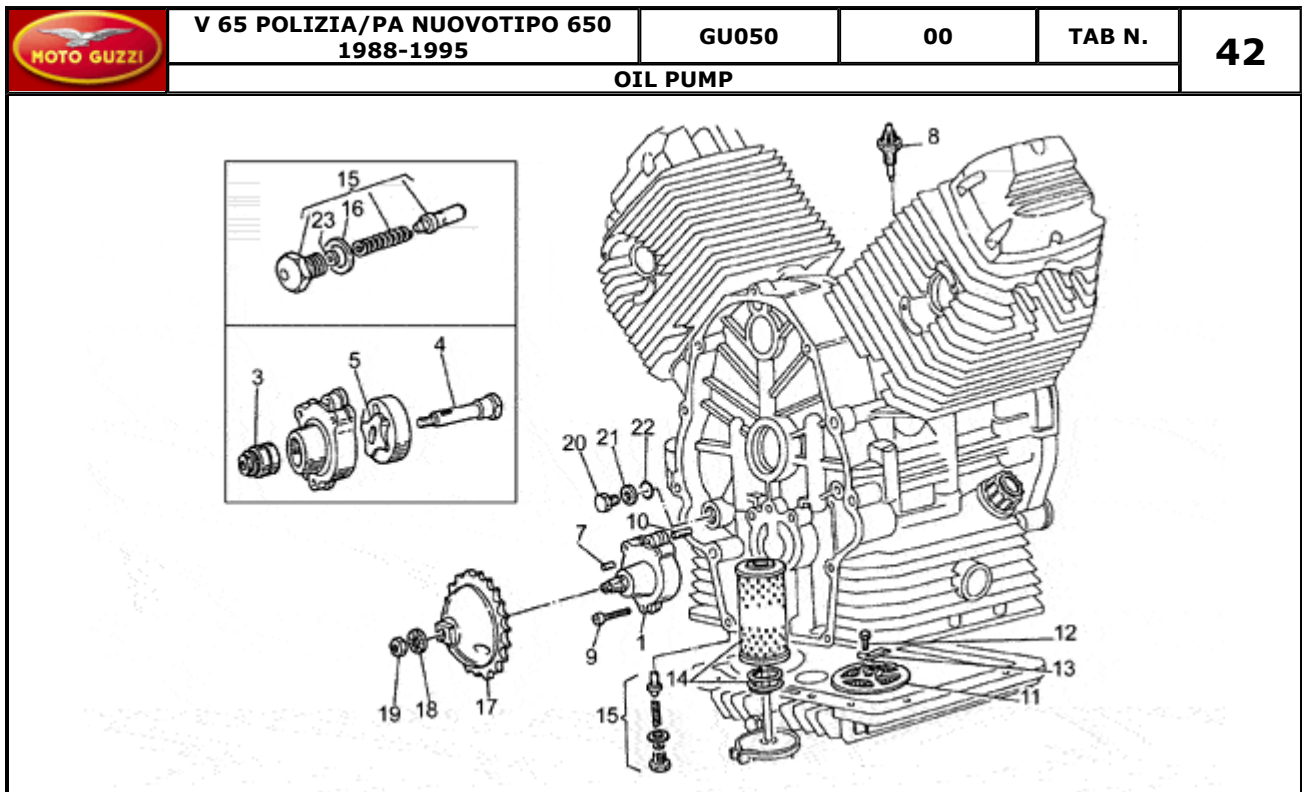

Pos.	Description	Year	I_M	Country	Version	Code	Q.ty	P.Cod.
1	Oil pump	-	-	-	M6	GU19146422	1	
	Oil pump	-	-	-	M5	GU19146420	1	
3	Roller bearing 10x22x20	-	-	-	-	GU92252210	1	
4	Oil pump shaft assy.	-	-	-	M5	GU19147820	1	
	Oil pump shaft assy.	-	-	-	M6	GU20147810	1	
5	Inner rotor	-	-	-	M5	GU19148420	1	
7	Guide roller	-	-	-	M5	GU92296726	1	
	Guide roller	-	-	-	M6	GU92296726	1	
8	Pressure sensor	-	-	-	02201N	GU31999581	1	
9	Screw M6X35	-	-	-	-	GU98620335	3	
10	Pin	-	-	-	-	GU19018920	2	
11	Oil filter	-	-	-	-	GU19152200	1	
12	Screw	-	-	-	-	GU98054314	1	
13	Plate	-	-	-	-	GU95187006	1	
14	Oil filter	-	-	-	M7	GU19153000	1	
	Oil filter	-	-	-	M8	GU27153085	1	
15	Oil pressure valve	-	-	-	-	GU31158250	1	
16	Washer 18,25x24x1	-	-	-	-	GU18144350	3	
17	Oil pump gear	-	-	-	-	GU19147721	1	
18	Washer 10,5x16x1	-	-	-	-	GU19149800	1	
19	Nut M10x1,25	-	-	-	-	GU92602510	1	
20	Plug	-	-	-	-	GU31016050	1	
21	Gasket 14,25	-	-	-	-	GU18161150	1	
22	O-ring	-	-	-	-	GU90706111	1	
23	Washer 6,15x11x0,8	-	-	-	-	GU95004206	1