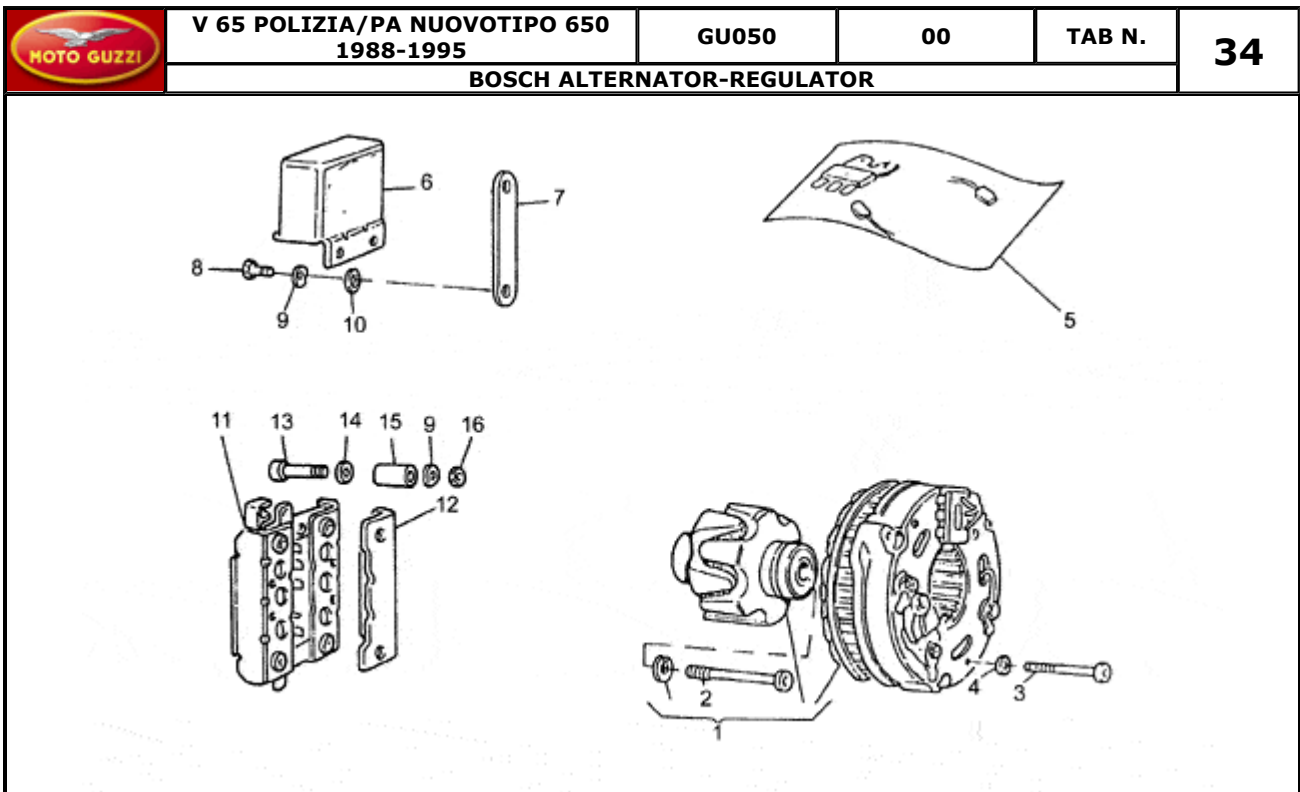

Pos.	Description	Year	I_M_	Country	Version	Code	Q.ty	P.Cod.
1	Bosch alternator	-	-	-	B	GU17712400	1	
2	Screw	-	-	-	-	GU14712459	1	
3	Hex socket screw M5X45	-	-	-	-	GU98620245	3	
4	Notched washer	-	-	-	-	GU95021105	3	
5	Repairing kit	-	-	-	-	GU17719900	1	
6	Voltage regulator BOSCH	-	-	-	B	GU29703800	1	
7	Support plate	-	-	-	-	GU29743602	2	
8	Screw	-	-	-	-	GU98054214	4	
9	Spring washer 5,3X10X0,5	-	-	-	-	GU95129100	8	
10	Spacer	-	-	-	-	GU91180605	2	
11	Bosch rectifier	-	-	-	-	GU17704300	1	
12	Cover	-	-	-	-	GU14704205	1	
13	Screw	-	-	-	-	GU98052245	4	
14	Washer 6,4x12x1,2	-	-	-	-	GU95100141	2	
15	Spacer	-	-	-	-	GU91180627	4	
16	Nut	-	-	-	-	GU92602205	4