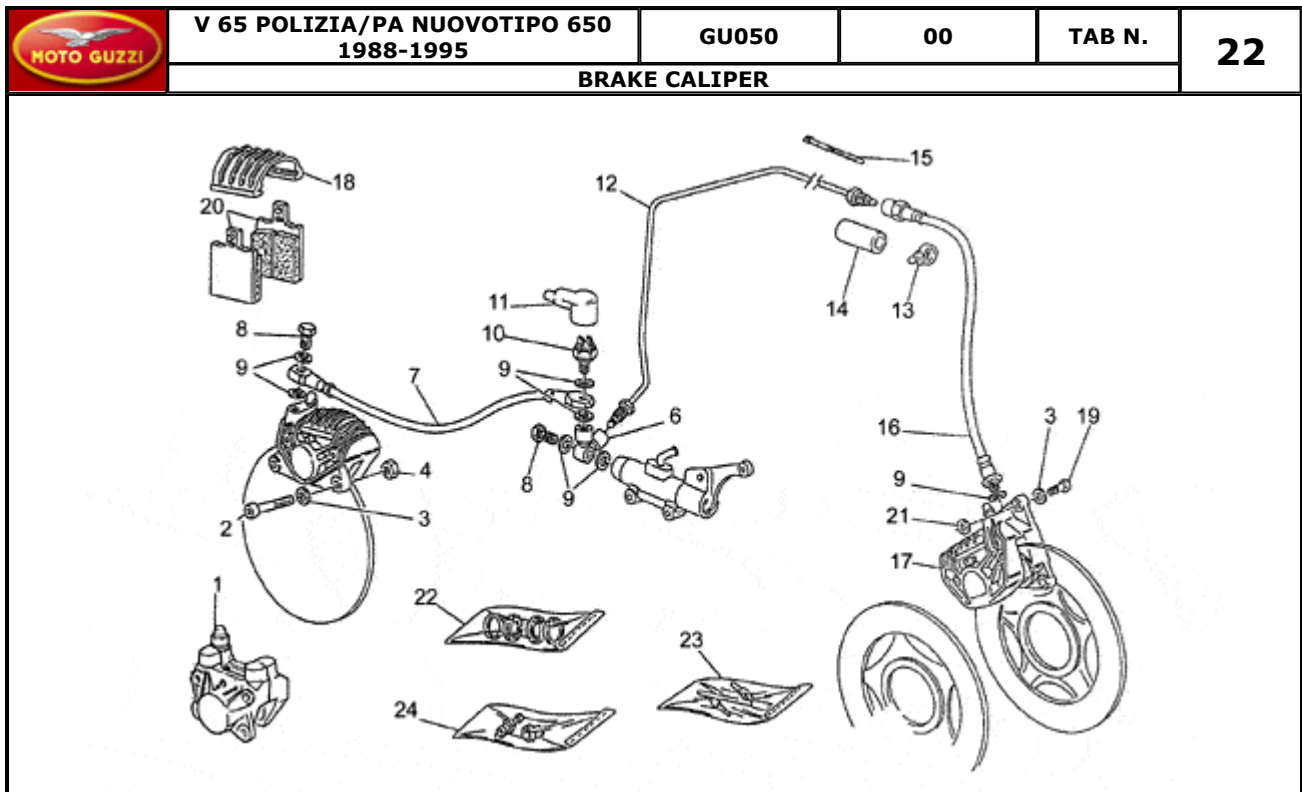

Pos.	Description	Year	I_M	Country	Version	Code	Q.ty	P.Cod.
1	Rear brake caliper	-	-	-	-	GU23653011	1	
2	Screw	-	-	-	-	GU98622422	2	
3	Spring washer 8x15x0,3	-	-	-	-	GU61270300	2	
4	Nut M8X1,25	-	-	-	-	GU92602208	2	
6	Connection	-	-	-	-	GU19668000	1	
7	Brake hose	-	-	-	-	GU19658660	1	
8	Oil pipe screw *	-	-	-	-	GU95990028	2	
9	Gasket	-	-	-	-	GU25656100	7	
10	Brake light switch	-	-	-	-	GU14657050	1	
11	Cap	-	-	-	-	GU12735100	1	
12	Pipe	-	-	-	-	GU19658735	1	
13	Eyelet	-	-	-	-	GU19436500	1	
14	Protection	-	-	-	-	GU17573860	1	
15	Hose clamp 3,6x20,6	-	-	-	-	GU14609650	3	
16	Brake hose	-	-	-	-	GU17658860	1	
17	LH front brake caliper Grimeca	-	-	-	29895C-GR	GU31652265	1	
18	Brake caliper cover GRIMECA	-	-	-	29895C-GR	GU31654765	1	
	Brake caliper cover BREMBO	-	-	-	BR	GU39654700	2	
19	Screw	-	-	-	-	GU98622422	2	
20	Pads pair BREMBO	-	-	-	BR	GU27654610	2	
	Pads pair GRIMECA	-	-	-	29895C-GR	GU31654665	1	
21	Washer 8,5X18X0,5	-	-	-	-	GU95100250	1	
	Washer 8,5X18X0,8	-	-	-	-	GU95100251	1	
22	Brake caliper rev. kit GRIMECA	-	-	-	29895C-GR	GU66659031	1	
	Brake caliper rev. kit BREMBO	-	-	-	BR	GU39659000	2	
23	Pins+spring BREMBO	-	-	-	2A	GU31659160	1	
	Pins+spring BREMBO	-	-	-	1A	GU39659100	1	
24	Bleeder+cap BREMBO D.6	-	-	-	BR	GU65659200	1	
	Bleeder+cap BREMBO D.10	-	-	-	BR	GU31659260	1	
	Bleeder+cap GRIMECA	-	-	-	29895C-GR	GU31659265	1