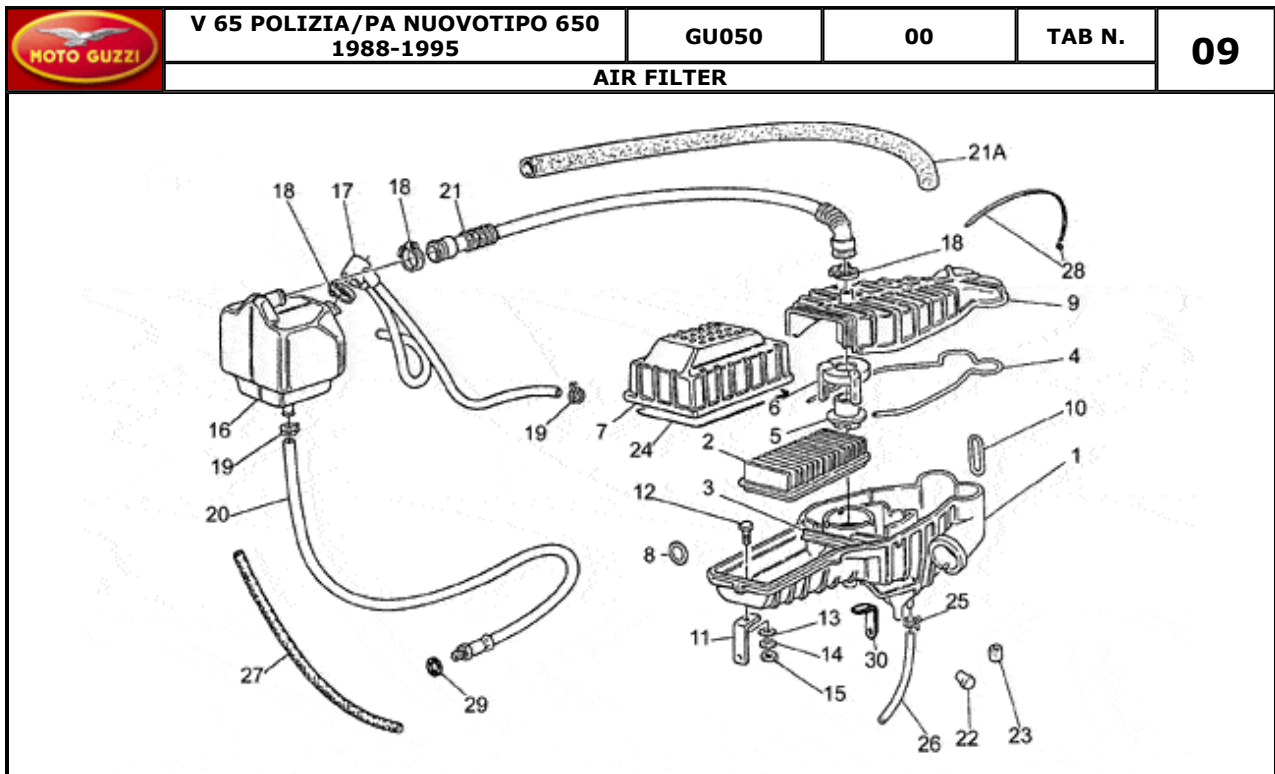

Pos.	Description	Year	I_M_	Country	Version	Code	Q.ty	P.Cod.
1	Lower side filter case	-	-	-	-	GU19114060	1	
2	Air filter	-	-	-	-	GU28113650	1	
3	Bracket	-	-	-	-	GU19112960	1	
4	Gasket	-	-	-	-	GU19113960	1	
5	Protection	-	-	-	-	GU19111060	1	
6	Cover	-	-	-	-	GU19111160	1	
7	Filter cover	-	-	-	-	GU19113760	1	
8	Short spring	-	-	-	-	GU31110715	3	
9	Upper side filter case	-	-	-	-	GU19113460	1	
10	Lenght spring	-	-	-	-	GU31110815	3	
11	Air filter support	-	-	-	-	GU31114165	1	
12	Screw	-	-	-	-	GU98054214	1	
13	Notched washer	-	-	-	-	GU95021105	1	
14	Washer	-	-	-	-	GU95000205	1	
15	Nut	-	-	-	-	GU92630105	1	
16	Housing	-	-	-	-	GU27153460	1	
17	Breather	-	-	-	-	GU23159670	1	
18	Hose clamp	-	-	-	-	GU93305018	3	
19	Hose clamp	-	-	-	-	GU61108400	3	
20	Breather	-	-	-	-	GU27159360	1	
21	Pipe	-	-	-	1A	GU27157420	1	
	Pipe	-	-	-	2A	GU30157430	1	
22	Lockup rubber	-	-	-	-	GU19433000	1	
23	Rubber spacer	-	-	-	-	GU14423800	1	
24	Gasket	-	-	-	-	GU27113985	1	
25	Hose clamp D9	-	-	-	-	GU61108500	1	
26	Breather pipe	-	-	-	-	GU00823942090	1	
27	Thermal sheath	-	-	-	-	GU00823923140	1	
28	Hose clamp	-	-	-	-	GU27609685	1	
29	Gasket	-	-	-	-	GU90714082	1	
30	Square	-	-	-	-	GU31112965	1