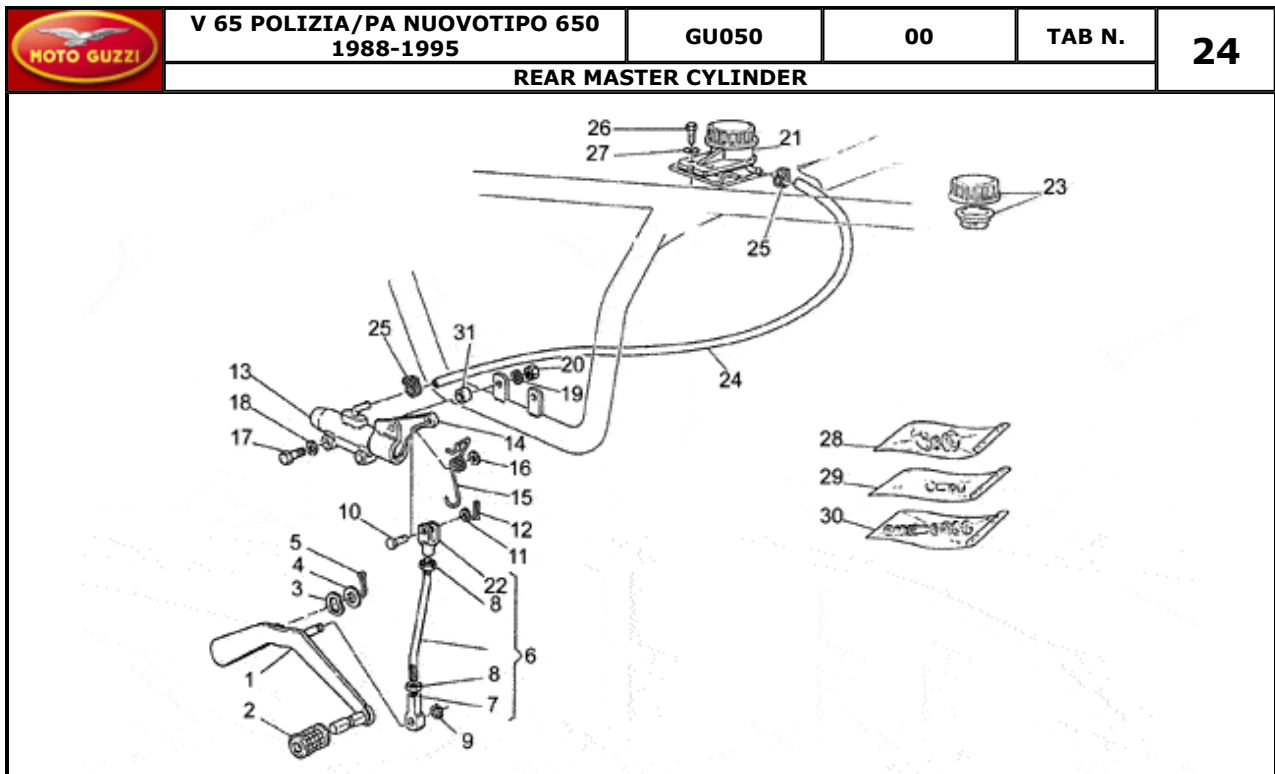

Pos.	Description	Year	I_M_	Country	Version	Code	Q.ty	P.Cod.
1	Rear brake lever	-	-	-	-	GU19677000	1	
2	Rubber spacer	-	-	-	-	GU14251001	1	
3	Spring washer	-	-	-	-	GU95129260	1	
4	Flat washer	-	-	-	-	GU95004215	1	
5	Split pin	-	-	-	-	GU95500227	1	
6	Change gear tie rod compl.	-	-	-	-	GU19675000	1	
7	Block	-	-	-	-	GU18257551	1	
8	Nut	-	-	-	-	GU92690073	2	
9	Circlip	-	-	-	-	GU90271008	1	
10	Pin	-	-	-	-	GU95770265	1	
11	Washer	-	-	-	-	GU95129110	1	
12	Split pin	-	-	-	-	GU95500222	1	
13	Rear master cylinder	-	-	-	-	GU31666990	1	
14	Rear brake lever	-	-	-	-	GU19667500	1	
15	Rear brake lever spring	-	-	-	-	GU19667600	1	
16	Washer 6,15x11x0,8	-	-	-	-	GU95004206	1	
17	Screw	-	-	-	-	GU98054330	2	
18	Washer	-	-	-	-	GU95000206	2	
19	Notched washer	-	-	-	-	GU95021106	2	
20	Nut	-	-	-	-	GU92602206	2	
21	Brake oil tank	-	-	-	-	GU65663500	1	
22	Fork	-	-	-	-	GU31626860	1	
23	Tank cap	-	-	-	-	GU17661052	1	
24	Rear brake hose	-	-	-	-	GU00823950050	1	
25	Hose clamp	-	-	-	-	GU19157800	2	
26	Hex screw M6X16	-	-	-	-	GU98054316	2	
27	Washer	-	-	-	-	GU95000206	2	
28	Pump connection overhaul unit	-	-	-	-	GU19659500	1	
29	Lever overhaul kit	-	-	-	-	GU19659600	1	
30	Pump revision kit	-	-	-	-	GU17659350	1	
31	Spacer 7X12X5	-	-	-	-	GU91180705	2