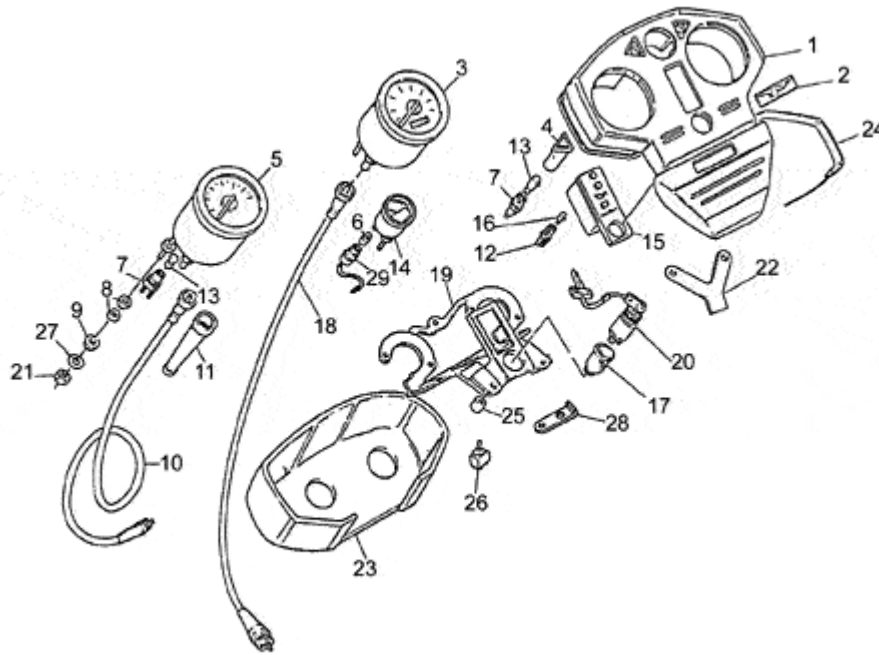

V 65 POLIZIA/PA NUOVOTIPO 650 1988-1995	GU050	00	TAB N.	07
	DASHBOARD-TO FRAME PG17000				

Pos.	Description	Year	I_M	Country	Version	Code	Q.ty	P.Cod.
1	Dashboard panel	-	-	-	-	GU63766220	1	
2	Decal "Aquila"	-	-	-	-	GU29769500	1	
3	Speedometer	-	-	-	-	GU27761535	1	
4	Lampholder	-	-	-	-	GU19768580	2	
5	Tachometer	-	-	-	-	GU27767285	1	
6	Lamp 12V-4W	-	-	-	-	GU93450119	1	
7	Lampholder	-	-	-	-	GU14768650	4	
8	Rubber spacer	-	-	-	-	GU17765560	5	
9	Rubber spacer	-	-	-	-	GU17783960	5	
10	Rev counter transmission	-	-	-	-	GU27768185	1	
11	Sheath	-	-	-	-	GU17762200	2	
12	Lampholder	-	-	-	-	GU19768680	5	
13	Lamp 12v-3w	-	-	-	-	GU93450120	4	
14	Voltmeter	-	-	-	-	GU17784960	1	
15	Panel with lenses	-	-	-	-	GU63766920	1	
16	Lamp 12V-1,2W	-	-	-	-	GU93450140	5	
17	Ring nut	-	-	-	-	GU19741336	1	
18	Speedometer transmission	-	-	-	-	GU23760490	1	
19	Plate	-	-	-	-	GU29764000	1	
20	Main switch	-	-	-	-	GU31735360	1	
21	Nut	-	-	-	-	GU92630105	5	
22	Plate	-	-	-	-	GU63764120	1	
23	Instrument support	-	-	-	-	GU23765290	1	
24	Gasket	-	-	-	-	GU63763120	1	
25	Spacer	-	-	-	-	GU91180916	2	
26	Switch	-	-	-	-	GU18745701	1	
27	Washer	-	-	-	-	GU95100060	5	
28	Plate	-	-	-	-	GU23746390	1	
29	Lampholder	-	-	-	-	GU28760633	1