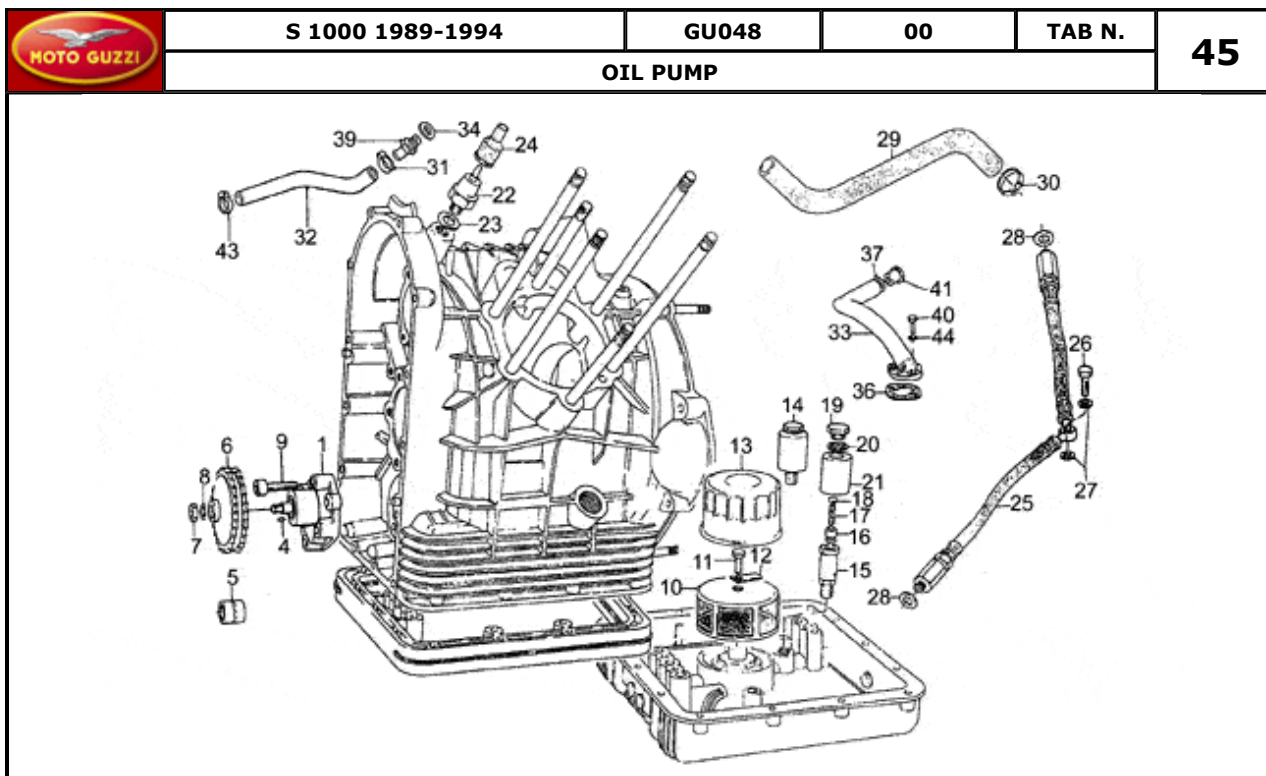

Pos.	Description	Year	I_M_	Country	Version	Code	Q.ty	P.Cod.
1	Oil pump gear	-	-	-	MT1	GU30147700	1	
	Oil pump	-	-	-	MT2	GU30146400	1	
4	Transmission key	-	-	-	-	GU13148300	1	
5	Roller bearing 10x22x20	-	-	-	-	GU92252210	1	
6	Oil pump gear	-	-	-	MT1	GU13147701	1	
	Oil pump gear	-	-	-	MT2	GU30147700	1	
7	Nut	-	-	-	-	GU92602308	1	
8	Spring washer	-	-	-	-	GU95120085	1	
9	Screw M8X30	-	-	-	-	GU98622430	4	
10	Oil filter	-	-	-	-	GU14152200	1	
11	Hex screw M6X16	-	-	-	-	GU98054316	1	
12	Plate	-	-	-	-	GU95187006	1	
13	Oil filter 61 mm	-	-	-	-	GU14153000	1	
14	Oil valve cpl.	-	-	-	-	GU03158200	1	
15	Valve body	-	-	-	-	GU10158701	1	
16	Piston	-	-	-	-	GU12150900	1	
17	Valve spring	-	-	-	-	GU94321072	1	
18	Bottom	-	-	-	-	GU12150700	1	
19	Plug	-	-	-	-	GU12159000	1	
20	Washer 14,5X20X1	-	-	-	-	GU95100523	2	
21	Cup	-	-	-	-	GU14158800	1	
22	Pressure sensor	-	-	-	-	GU17768750	1	
23	Gasket 12,25	-	-	-	-	GU12006400	1	
24	Cap	-	-	-	-	GU12717600	1	
25	Pipe	-	-	-	-	GU01153600	1	
26	Screw	-	-	-	-	GU95990037	5	
27	Gasket 8,25x15x1	-	-	-	-	GU12154200	2	
28	Gasket	-	-	-	-	GU25656102	2	
29	Rubber pipe 12,5X7,8 5/16"	-	-	-	-	GU00823956080	1	
30	Hose clamp	-	-	-	-	GU28157850	1	
31	Hose clamp	-	-	-	-	GU93305017	2	
32	Pipe	-	-	-	-	GU00823942070	1	
33	Breather pipe	-	-	-	-	GU01007200	1	
34	Gasket	-	-	-	-	GU25656102	2