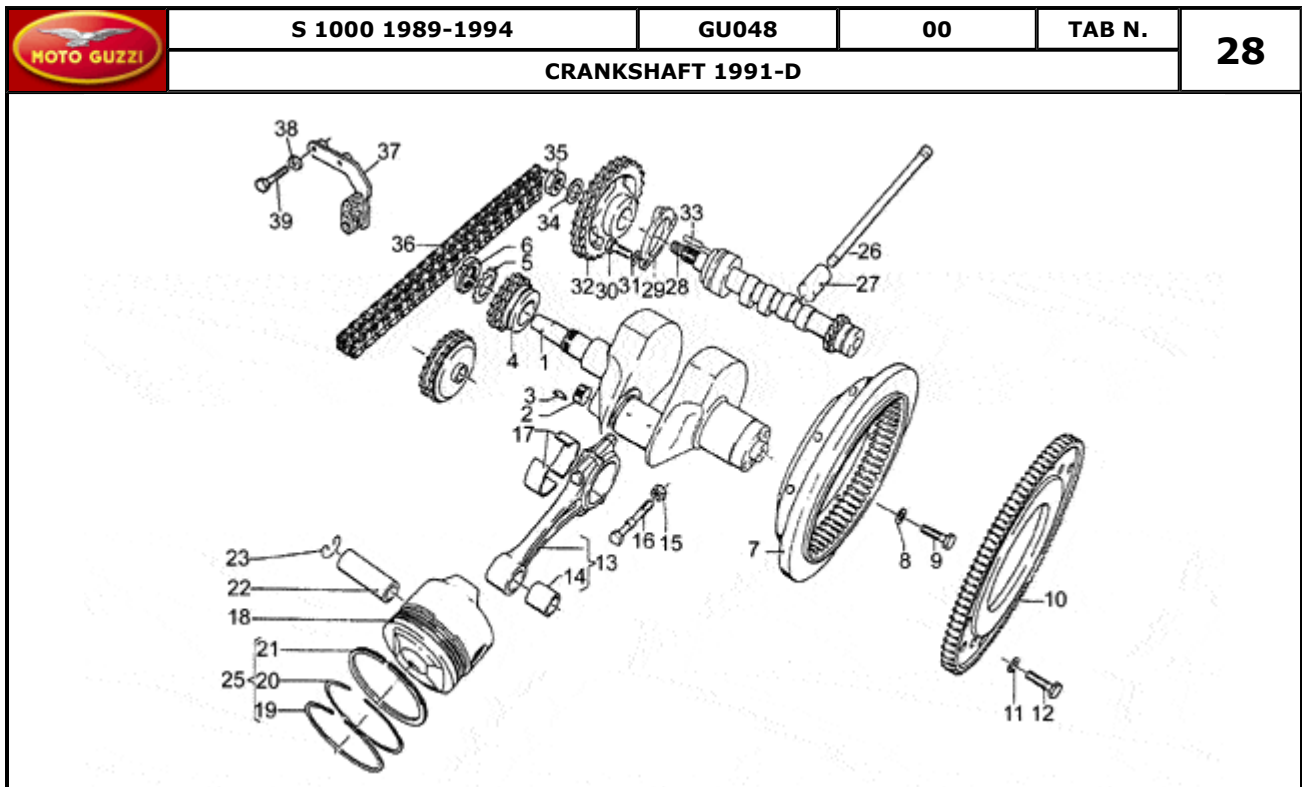

Pos.	Description	Year	I_M_	Country	Version	Code	Q.ty	P.Cod.
1	Drive shaft	-	-	-	-	GU18064204	1	
2	Plug	-	-	-	-	GU12065400	1	
3	Transmission key	-	-	-	-	GU91702355	1	
4	Pinion	-	-	-	-	GU14072001	1	
5	Safety washer	-	-	-	-	GU95028025	1	
6	Ring nut	-	-	-	-	GU93601026	1	
7	Flywheel	-	-	-	-	GU17067050	1	
8	Washer 8,4X13X0,8	-	-	-	-	GU14615901	6	
9	Screw M8X25	-	-	-	-	GU12067701	6	
10	Chain ring	-	-	-	-	GU17067900	1	
11	Washer 8,4X13X0,8	-	-	-	-	GU14615901	8	
12	Hex screw M8X20	-	-	-	-	GU98054420	8	
13	Connecting rod	-	-	-	-	GU30061500	2	
14	Bush	-	-	-	-	GU91112128	2	
15	Self-locking nut	-	-	-	-	GU92731090	4	
16	Screw	-	-	-	-	GU30062260	4	
17	Bearing half-shell	-	-	-	std	GU30062000	4	
	Bearing half-shell 0,254 mm	-	-	-	M	GU30062001	4	
	Bearing half-shell 0,508 mm	-	-	-	M	GU30062002	4	
	Bearing half-shell 0,762 mm	-	-	-	M	GU30062003	4	
18	Piston	-	-	-	-	GU30060410	2	
19	Piston ring	-	-	-	-	GU14060760	2	
20	Piston ring	-	-	-	-	GU18060950	2	
21	Oil scraper ring	-	-	-	-	GU14061060	2	
22	Piston pin	-	-	-	-	GU28061260	2	
23	Stop ring	-	-	-	-	GU27061385	4	
25	Piston rings set	-	-	-	-	GU18060601	2	
26	Rocker arm rod	-	-	-	-	GU37045006	4	
27	Tappet 0,05 mm	-	-	-	MG	GU10045801	4	
	Tappet 0,10 mm	-	-	-	MG	GU10045802	4	
	Tappet	-	-	-	std	GU17045860	4	
28	Camshaft	-	-	-	-	GU14053301	1	
29	Flange	-	-	-	-	GU12054000	1