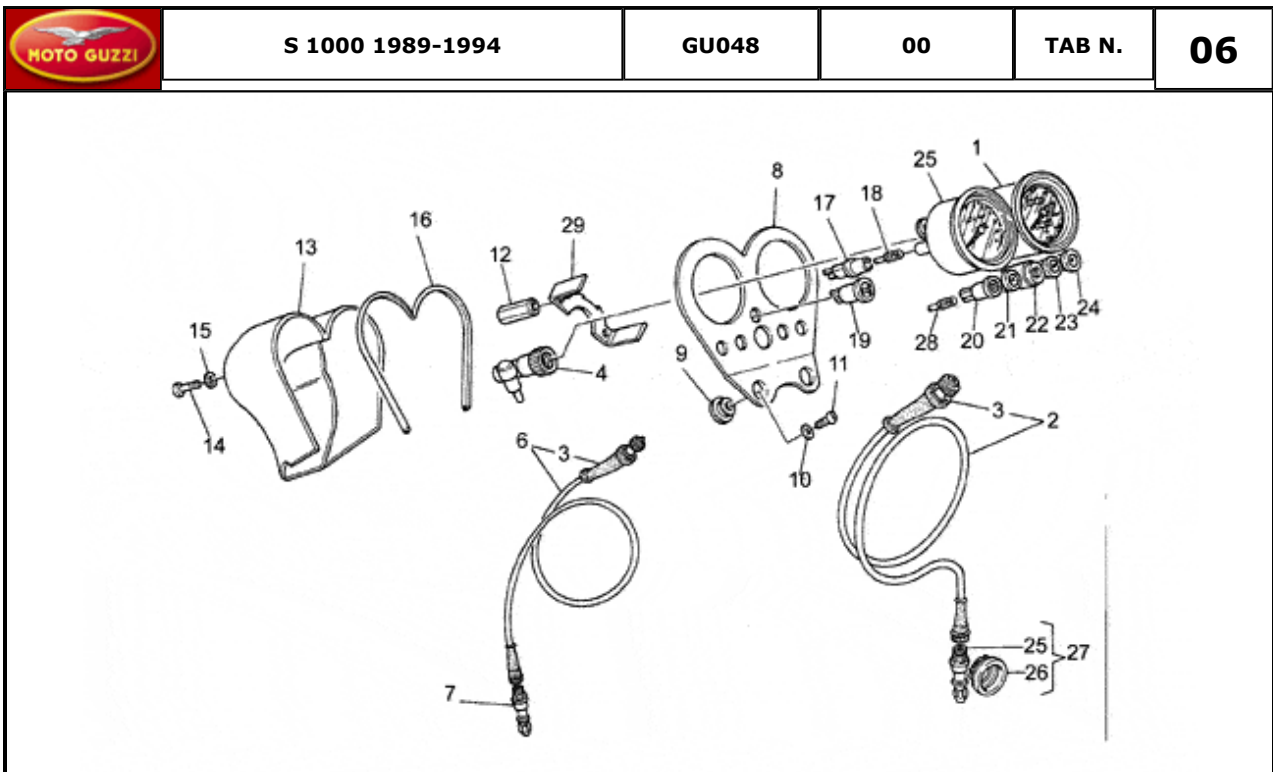

Pos.	Description	Year	I_M	Country	Version	Code	Q.ty	P.Cod.
1	Speedometer Mhp	-	-	-	-	GU14761570	1	
2	Speedometer transmission	-	-	-	-	GU12760400	1	
3	Sheath	-	-	-	-	GU17762200	2	
4	Gear 90°	-	-	-	-	GU17768360	2	
5	Tachometer	-	-	-	-	GU14767270	1	
6	Rev counter transmission	-	-	-	-	GU19768100	1	
7	Gear Z=14	-	-	-	-	GU14769200	1	
8	Dashboard	-	-	-	-	GU14501570	1	
9	Silent-block	-	-	-	-	GU14502250	2	
10	Washer	-	-	-	-	GU95100255	2	
11	Top screw	-	-	-	-	GU98230822	2	
12	Stud bolt	-	-	-	-	GU14501870	2	
13	Cover	-	-	-	-	GU14500971	1	
14	Screw	-	-	-	-	GU98326014	2	
15	Washer	-	-	-	-	GU29577860	2	
16	Gasket	-	-	-	-	GU00823932085	1	
17	Lampholder	-	-	-	-	GU14768650	2	
18	Lamp 12v-3w	-	-	-	-	GU93450120	2	
19	Turn signal indicator	-	-	-	-	GU14758370	1	
20	Alternator indicator	-	-	-	-	GU14754970	1	
21	Hight-beam indic.	-	-	-	-	GU14758270	1	
22	Switch	-	-	-	-	GU14735370	1	
23	Oil pressure switch	-	-	-	-	GU14758170	1	
24	Neutral indicator	-	-	-	-	GU14758070	1	
25	Pinion Z5	-	-	-	-	GU12763300	1	
26	Chain ring Z11	-	-	-	-	GU14766110	1	
27	Gear Z5/11	-	-	-	-	GU14762510	1	
28	Lamp 12V-1,2W	-	-	-	-	GU93450140	5	
29	Clamp	-	-	-	-	GU29764960	2