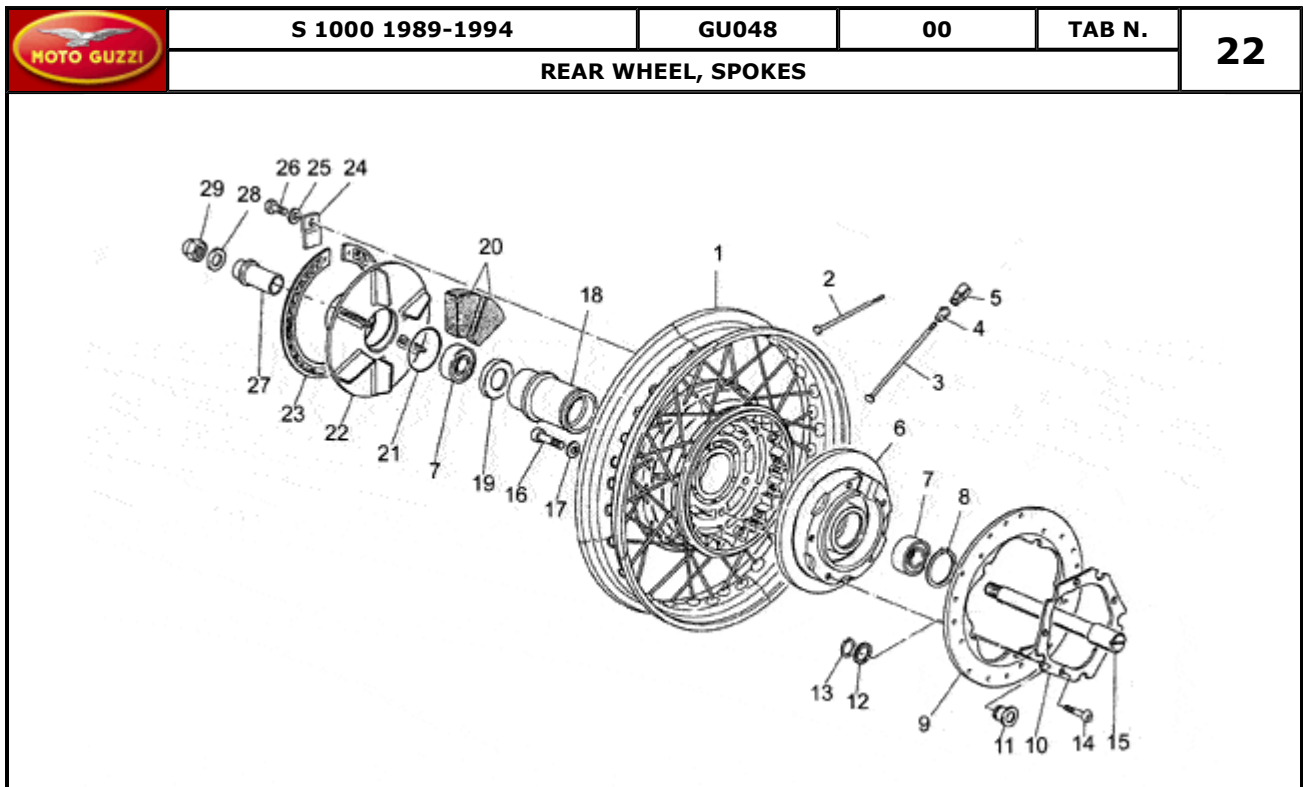

Pos.	Description	Year	I_M	Country	Version	Code	Q.ty	P.Cod.
1	Rear wheel(complete)	-	-	-	-	GU28630633	1	
2	Short spoke	-	-	-	-	GU28631133	20	
3	Long spoke	-	-	-	-	GU28611633	20	
4	Nipple	-	-	-	-	GU28611733	40	
5	Counterweight 15 gr.	-	-	-	-	GU12616101	1	
	Counterweight 20 gr.	-	-	-	-	GU12616102	1	
	Counterweight 30 gr.	-	-	-	-	GU12616103	1	
6	Flange	-	-	-	-	GU30632460	1	
7	Ball bearing 20X47X14	-	-	-	-	GU92204220	2	
8	Circlip 47X50,5	-	-	-	-	GU90272047	1	
9	Outer brake disk	-	-	-	-	GU28613670	1	
10	Inner brake disk	-	-	-	-	GU28613770	1	
11	Bush	-	-	-	-	GU28613560	5	
12	Belleville spring	-	-	-	-	GU28618860	5	
13	Circlip	-	-	-	-	GU90271022	5	
14	Screw	-	-	-	-	GU98230825	5	
15	Rear wheel spindle	-	-	-	-	GU28633300	1	
16	Screw M8X30	-	-	-	-	GU98622430	6	
17	Washer 8,4X13X0,8	-	-	-	-	GU14615901	6	
18	Spacer	-	-	-	-	GU14634051	1	
19	Cup	-	-	-	-	GU17633550	1	
20	Rubber cush drive hub	-	-	-	-	GU01336800	12	
21	O-ring	-	-	-	-	GU90706490	1	
22	Flexible coupling disc	-	-	-	-	GU14335203	1	
23	Snap ring	-	-	-	-	GU14335303	1	
24	Plate	-	-	-	-	GU17335950	1	
25	Notched washer	-	-	-	-	GU95021106	1	
26	Screw	-	-	-	-	GU98054312	1	
27	Spacer	-	-	-	-	GU17634150	1	
28	Washer	-	-	-	-	GU14634400	1	
29	Nut M6X1,5	-	-	-	-	GU92602316	1