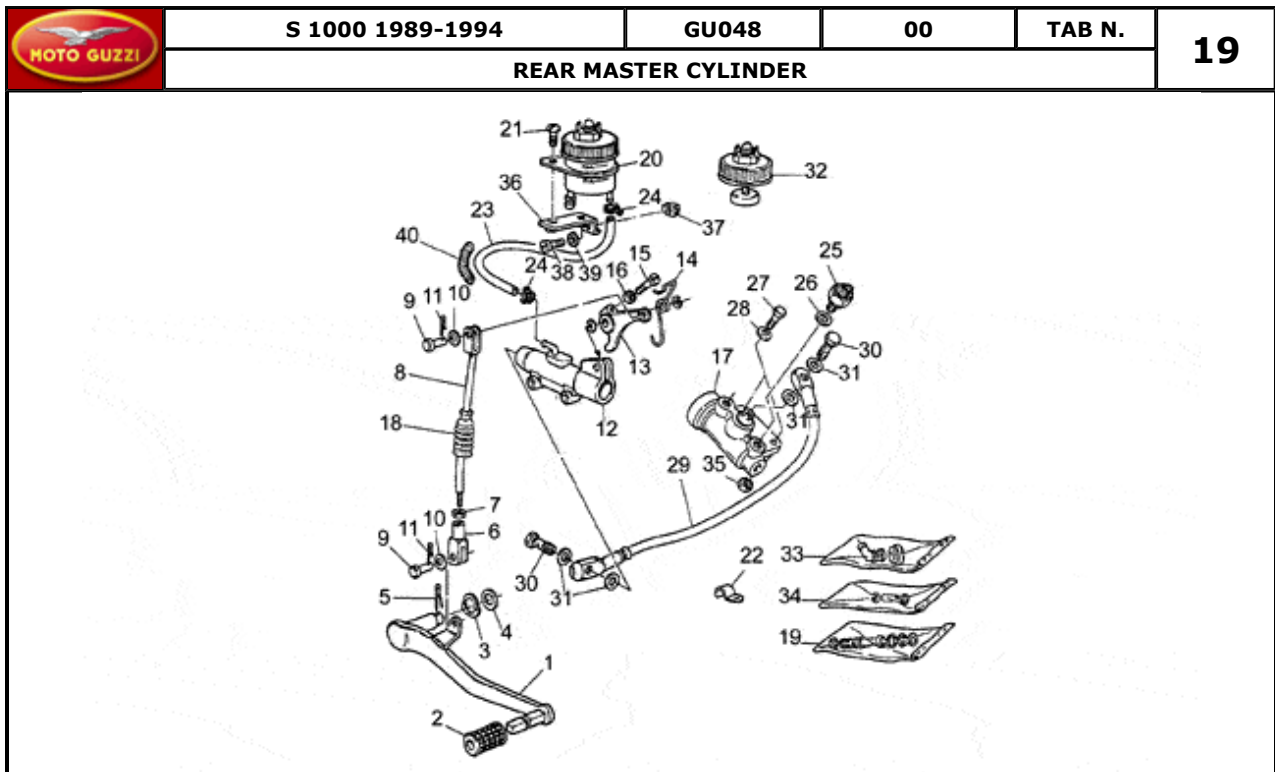

Pos.	Description	Year	I_M	Country	Version	Code	Q.ty	P.Cod.
1	Brake lever	-	-	-	-	GU28677060	1	
2	Rubber spacer	-	-	-	-	GU14251001	1	
3	O-ring	-	-	-	-	GU90706141	2	
4	Flat washer	-	-	-	-	GU95004215	1	
5	Split pin	-	-	-	-	GU95500227	1	
6	Fork	-	-	-	-	GU95740175	1	
7	Nut	-	-	-	-	GU92690073	1	
8	Change gear tie rod compl.	-	-	-	-	GU19675000	1	
9	Pin	-	-	-	-	GU95770265	2	
10	Washer	-	-	-	-	GU95129110	2	
11	Split pin	-	-	-	-	GU95500222	2	
12	Rear master cylinder	-	-	-	-	GU31666990	1	
13	Pump control lever	-	-	-	-	GU28667560	1	
14	Rear brake lever spring	-	-	-	-	GU19667600	1	
15	Screw	-	-	-	-	GU98202525	1	
16	Nut	-	-	-	-	GU92602205	1	
17	Pressure valve	-	-	-	-	GU28668578	1	
18	Cap	-	-	-	-	GU17093850	1	
19	Sheath	-	-	-	-	GU17659850	1	
20	Tank	-	-	-	-	GU28665060	1	
21	Screw	-	-	-	-	GU98326009	2	
22	U-bolt	-	-	-	-	GU93301175	1	
23	Rear brake hose	-	-	-	-	GU00823950050	1	
24	Hose clamp	-	-	-	-	GU19157800	2	
25	Switch	-	-	-	-	GU63657000	1	
26	Gasket	-	-	-	-	GU25656100	1	
27	Hex screw M6X16	-	-	-	-	GU98054316	2	
28	Washer	-	-	-	-	GU95000206	2	
29	Pipe	-	-	-	-	GU28658560	1	
30	Oil pipe screw *	-	-	-	-	GU95990028	2	
31	Gasket	-	-	-	-	GU25656100	5	
32	Pump cover	-	-	-	-	GU18667450	1	
33	Pump connection overhaul unit	-	-	-	-	GU19659500	1	
34	Lever overhaul kit	-	-	-	-	GU19659600	1