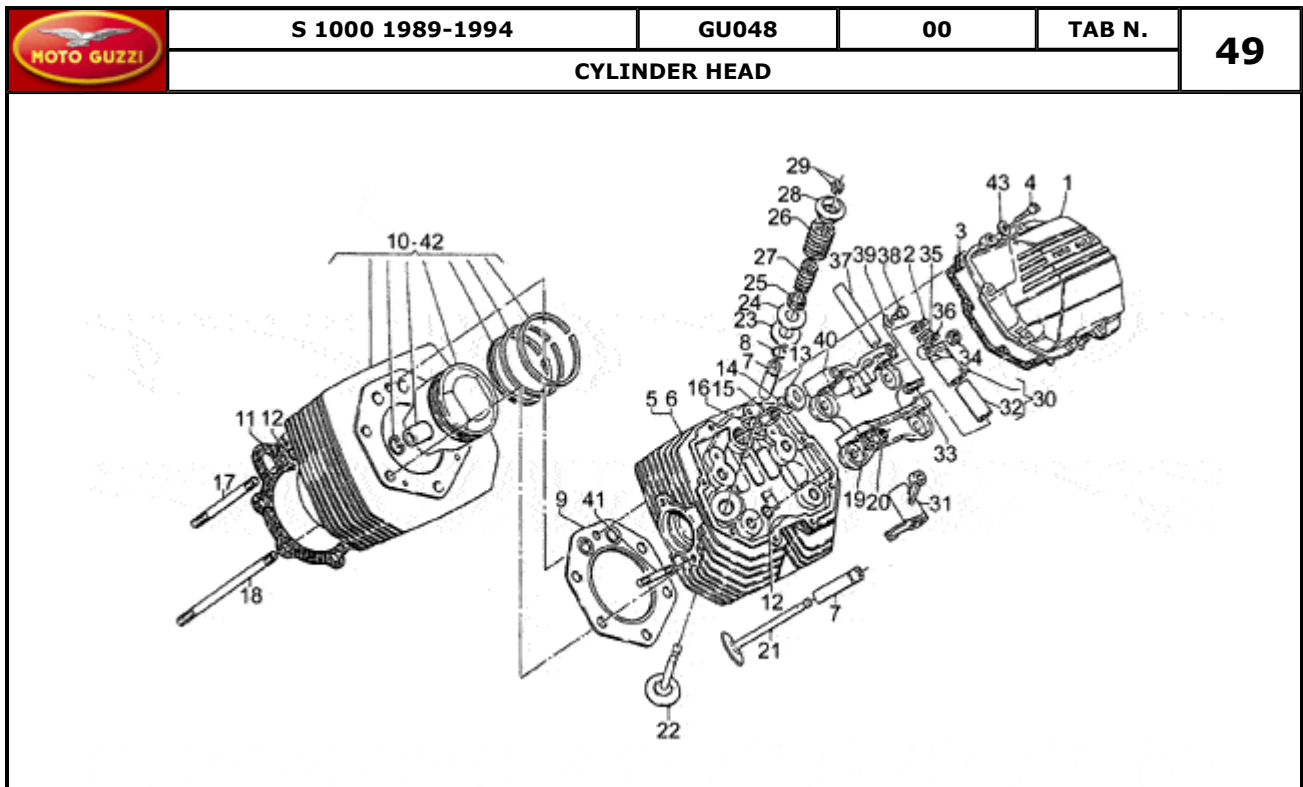

Pos.	Description	Year	I_M	Country	Version	Code	Q.ty	P.Cod.
1	Valves cover, stain.	-	-	-	-	GU29023550	2	
2	Washer 15,2x26x0,5	-	-	-	-	GU10032700	4	
3	Cover gasket	-	-	-	-	GU14023760	2	
4	Hex socket screw M6X25	-	-	-	-	GU98622325	16	
5	RH head	-	-	-	-	GU28022178	1	
6	LH head	-	-	-	-	GU28022278	1	
7	Intake valve guide	-	-	-	-	GU14036860	2	
8	Snap ring	-	-	-	-	GU90353016	4	
9	Gasket	-	-	-	-	GU14022065	2	
10	RH Cylinder with piston	-	-	-	-	GU28060178	1	
11	Gasket	-	-	-	-	GU14020865	2	
12	O-ring 9x2	-	-	-	-	GU90706094	12	
13	Oil plug	-	-	-	-	GU12022600	2	
14	O-ring 20,24X2,62	-	-	-	-	GU90706203	2	
15	Column nut	-	-	-	-	GU13021900	2	
16	Washer 10,5X18X0,8	-	-	-	-	GU95129180	2	
17	Stud bolt	-	-	-	-	GU12021800	4	
18	Stud bolt	-	-	-	-	GU12021700	8	
19	Washer 10,5X21X1	-	-	-	-	GU14018400	10	
20	Nut M10X1,5	-	-	-	-	GU92603010	10	
21	Intake valve	-	-	-	-	GU28036060	2	
22	Exhaust valve	-	-	-	-	GU28036160	2	
23	Washer 14,2x31x1	-	-	-	-	GU13037200	4	
24	Washer 14,2x31x0,3	-	-	-	-	GU14037300	10	
25	Lower cup	-	-	-	-	GU13037000	4	
26	Spring	-	-	-	-	GU28037460	4	
27	Inner spring	-	-	-	-	GU13037600	4	
28	Upper cup	-	-	-	-	GU14038000	4	
29	Valve half-cone	-	-	-	-	GU12038100	8	
30	RH rocker arm assy	-	-	-	-	GU14030201	2	
31	LH rocker arm assy	-	-	-	-	GU14030401	2	
32	Bush 15x18x43	-	-	-	-	GU91111511	4	
33	Adjuster screw	-	-	-	-	GU17034050	4