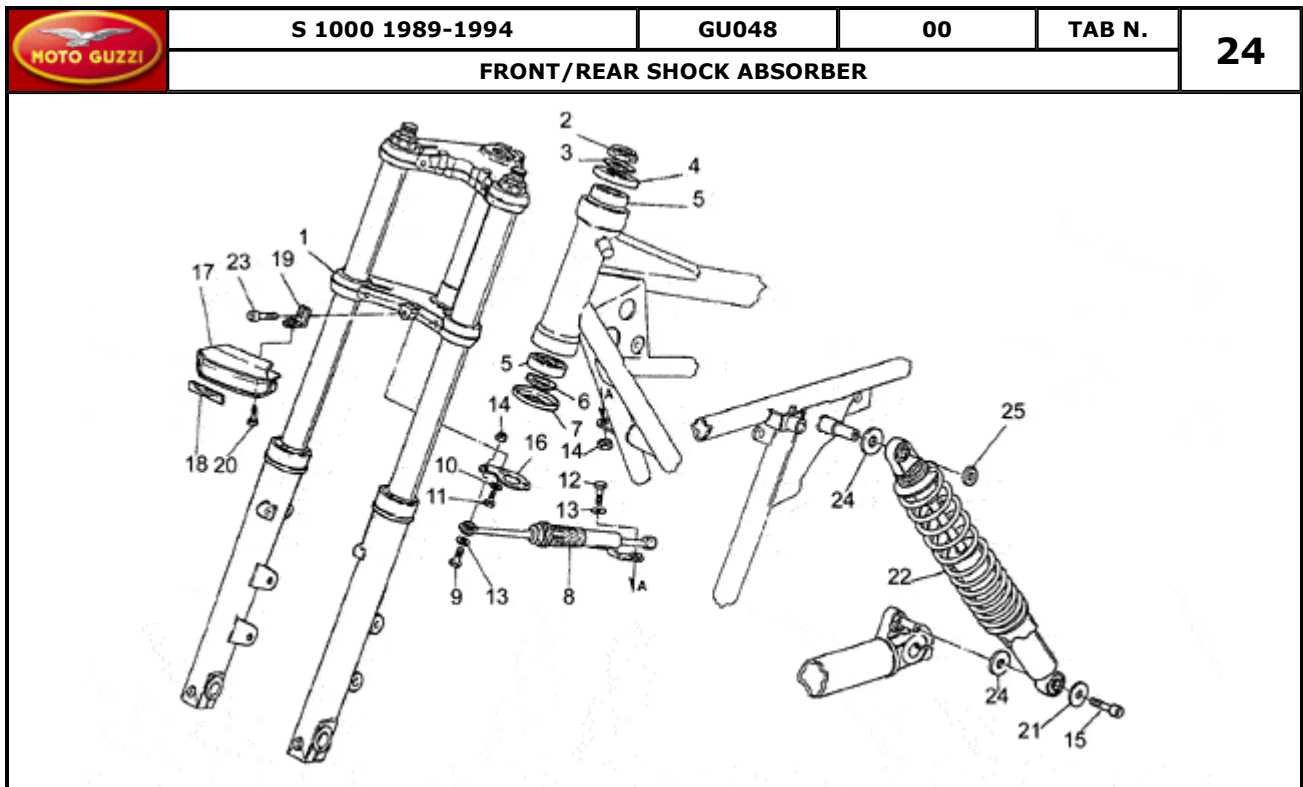

Pos.	Description	Year	I_M	Country	Version	Code	Q.ty	P.Cod.
1	Front fork	-	-	-	-	GU14490272	1	
2	Nut	-	-	-	-	GU14513470	1	
3	Stem plug washer	-	-	-	-	GU18513560	1	
4	Cup	-	-	-	-	GU14494600	1	
5	Tap.roller bearing	-	-	-	-	GU92249225	2	
6	Clearance washer	-	-	-	-	GU14516700	1	
7	Dust cover	-	-	-	-	GU14517000	1	
8	Steering shock absorber	-	-	-	-	GU17530260	1	
9	Screw	-	-	-	-	GU98052325	1	
10	Notched washer	-	-	-	-	GU95021106	2	
11	Screw	-	-	-	-	GU98054314	1	
12	Hex screw M6X20	-	-	-	-	GU98054320	1	
13	Washer	-	-	-	-	GU95000206	2	
14	Nut M6x1	-	-	-	-	GU92630106	2	
15	Screw	-	-	-	-	GU98612416	4	
16	Plate	-	-	-	-	GU285289501	1	
17	Guard	-	-	-	-	GU62497820	1	
18	Constructor dataplate	-	-	-	-	GU23769510	1	
19	Clamp	-	-	-	-	GU29578800	1	
20	Screw	-	-	-	-	GU98326016	1	
21	Washer	-	-	-	-	GU95100239	2	
22	Shock absorber	-	-	-	-	GU28550263	2	
23	Hex screw M6X20	-	-	-	-	GU98054320	1	
24	Washer	-	-	-	-	GU95100535	4	
25	Washer	-	-	-	-	GU95007208	2