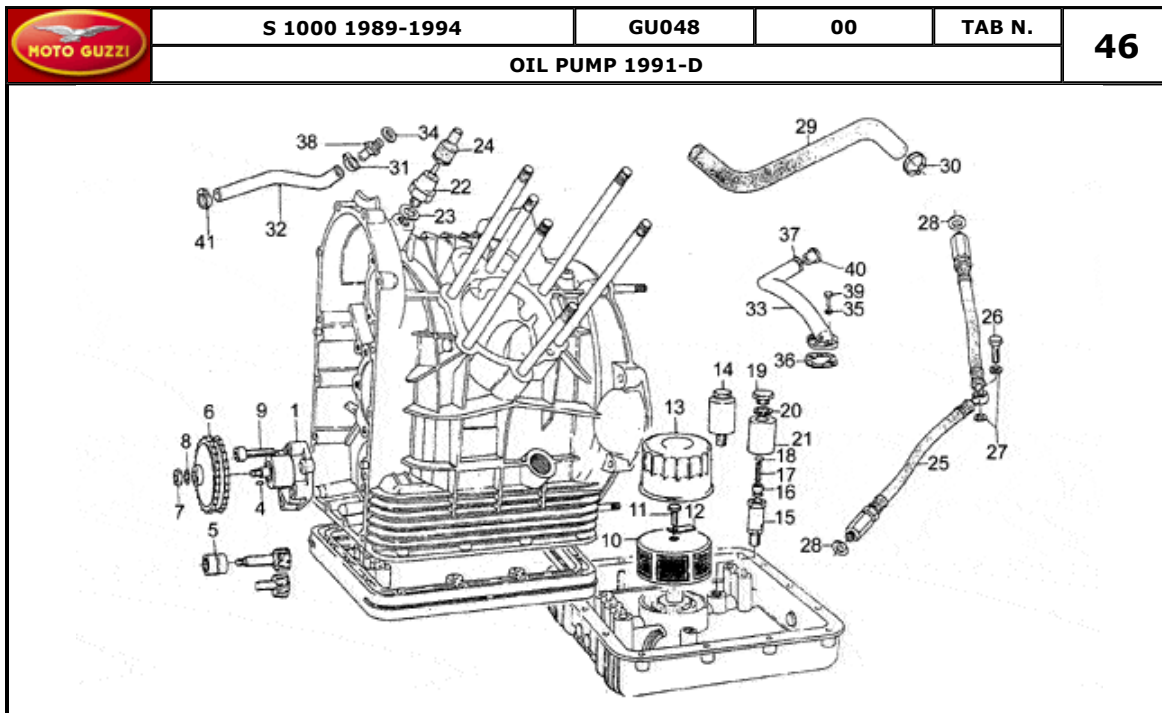

Pos.	Description	Year	I_M	Country	Version	Code	Q.ty	P.Cod.
1	Oil pump	-	-	-	-	GU30146400	1	
4	Transmission key	-	-	-	-	GU13148300	1	
5	Roller bearing 10x22x20	-	-	-	-	GU92252210	1	
6	Oil pump gear	-	-	-	-	GU30147700	1	
7	Nut	-	-	-	-	GU92602308	1	
8	Spring washer	-	-	-	-	GU95120085	1	
9	Screw M8X30	-	-	-	-	GU98622430	4	
10	Oil filter	-	-	-	-	GU14152200	1	
11	Hex screw M6X16	-	-	-	-	GU98054316	1	
12	Plate	-	-	-	-	GU95187006	1	
13	Oil filter 61 mm	-	-	-	-	GU14153000	1	
14	Oil valve cpl.	-	-	-	-	GU03158200	1	
15	Valve body	-	-	-	-	GU10158701	1	
16	Piston	-	-	-	-	GU12150900	1	
17	Valve spring	-	-	-	-	GU94321072	1	
18	Bottom	-	-	-	-	GU12150700	1	
19	Plug	-	-	-	-	GU12159000	1	
20	Washer 14,5X20X1	-	-	-	-	GU95100523	2	
21	Cup	-	-	-	-	GU14158800	1	
22	Pressure sensor	-	-	-	-	GU17768750	1	
23	Gasket 12,25	-	-	-	-	GU12006400	1	
24	Cap	-	-	-	-	GU12717600	1	
25	Pipe	-	-	-	-	GU01153600	1	
26	Screw	-	-	-	-	GU95990037	5	
27	Gasket 8,25x15x1	-	-	-	-	GU12154200	2	
28	Gasket	-	-	-	-	GU25656102	2	
29	Pipe	-	-	-	-	GU28157450	1	
30	Hose clamp	-	-	-	-	GU28157850	1	
31	Hose clamp	-	-	-	-	GU93305017	2	
32	Pipe	-	-	-	-	GU00823942070	1	
33	Breather pipe	-	-	-	-	GU01007200	1	
34	Gasket	-	-	-	-	GU25656102	2	
35	Washer 6,5x11x2	-	-	-	-	GU95120065	2	
36	Gasket	-	-	-	-	GU12007600	1	
37	Stop ring	-	-	-	-	GU65061300	1	
38	Union	-	-	-	-	GU28153960	2	
39	Screw	-	-	-	-	GU98054318	2	
40	Oil breather valve	-	-	-	-	GU28150560	1	
41	Hose clamp	-	-	-	-	GU28157950	2