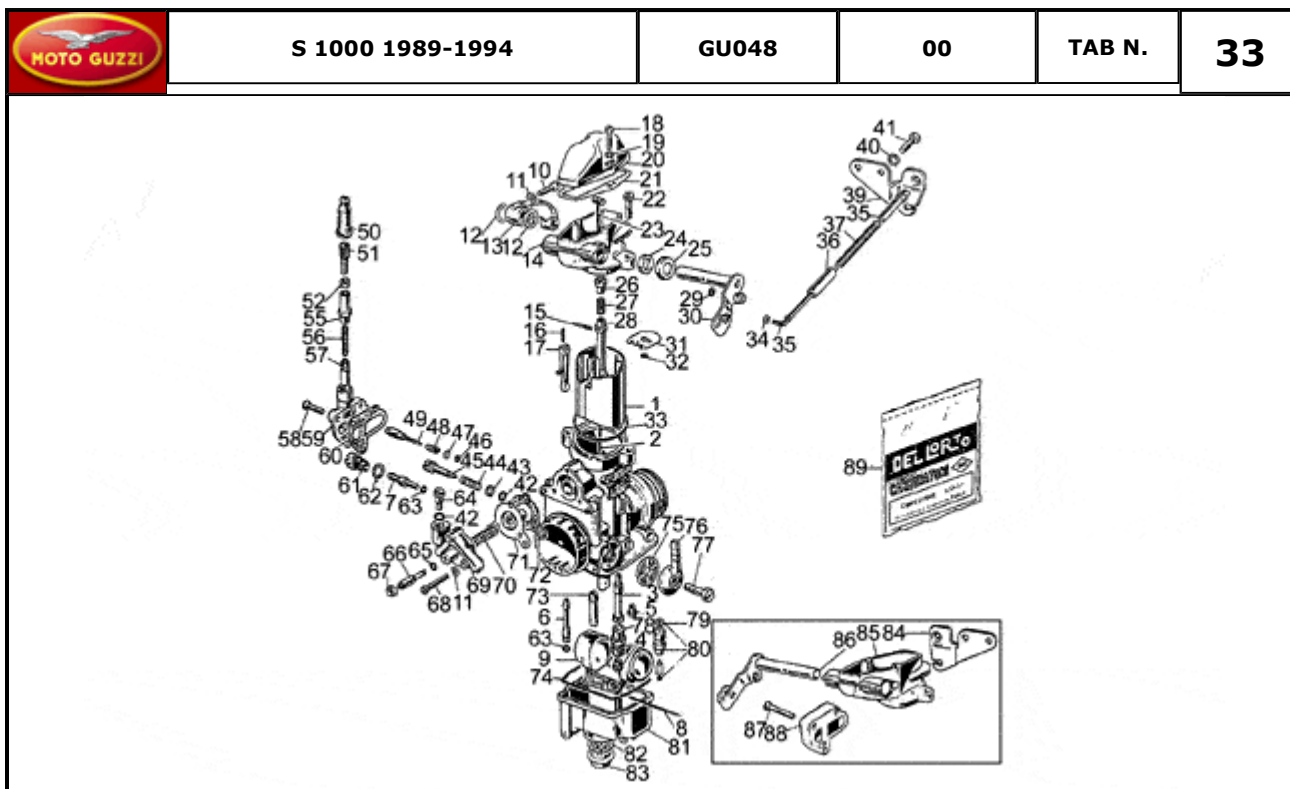

Pos.	Description	Year	I_M	Country	Version	Code	Q.ty	P.Cod.
1	Gas valve 60,5	-	-	-	DO1	-	GU28937560	1
2	Conical pin K19-3A tacca	-	-	-	DO2	-	GU28937760	1
3	Needle valve 266 AB	-	-	-	DO3	-	GU28935590	1
4	Main jet 145	-	-	-	DO4	-	GU28935760	1
5	Idle jet 57	-	-	-	DO5	-	GU28935960	1
6	Starter jet 60	-	-	-	DO6	-	GU19936000	1
7	Pump jet 35	-	-	-	DO7	-	GU28939060	1
8	Needle valve 300	-	-	-	DO8	-	GU14939150	1
9	Float	-	-	-	DO9	-	GU14933000	1
10	Screw	-	-	-	DO10	-	0000000	1
11	Washer	-	-	-	DO11	-	GU13932900	2
12	Gasket	-	-	-	O1	-	0000000	1
13	Throttle lever	-	-	-	DO12	-	GU14933550	1
14	Cover	-	-	-	DO13	-	0000000	1
15	Pin	-	-	-	DO14	-	0000000	1
16	Spring	-	-	-	DO15	-	GU14938050	1
17	Lever	-	-	-	DO16	-	GU14938150	1
18	Screw	-	-	-	DO17	-	GU14933450	1
19	Spring washer	-	-	-	DO18	-	GU14933650	1
20	Plug	-	-	-	DO19	-	GU14933150	1
21	Gasket	-	-	-	O1	-	0000000	1
22	Screw	-	-	-	DO20	-	GU14934650	1
23	Tie rod	-	-	-	DO21	-	0000000	1
24	Gasket	-	-	-	O1	-	0000000	1
25	Cover	-	-	-	DO22	-	GU14935450	1
26	Bush	-	-	-	DO23	-	0000000	1
27	Spring	-	-	-	DO24	-	0000000	1
28	Bush	-	-	-	DO25	-	0000000	1
29	Ring	-	-	-	DO26	-	0000000	1
30	LH throttle control shaft	-	-	-	DO27	-	0000000	1
31	Plate	-	-	-	DO28	-	0000000	1
32	Conical pin clip	-	-	-	DO29	-	0000000	1
33	Gasket	-	-	-	O1	-	0000000	1