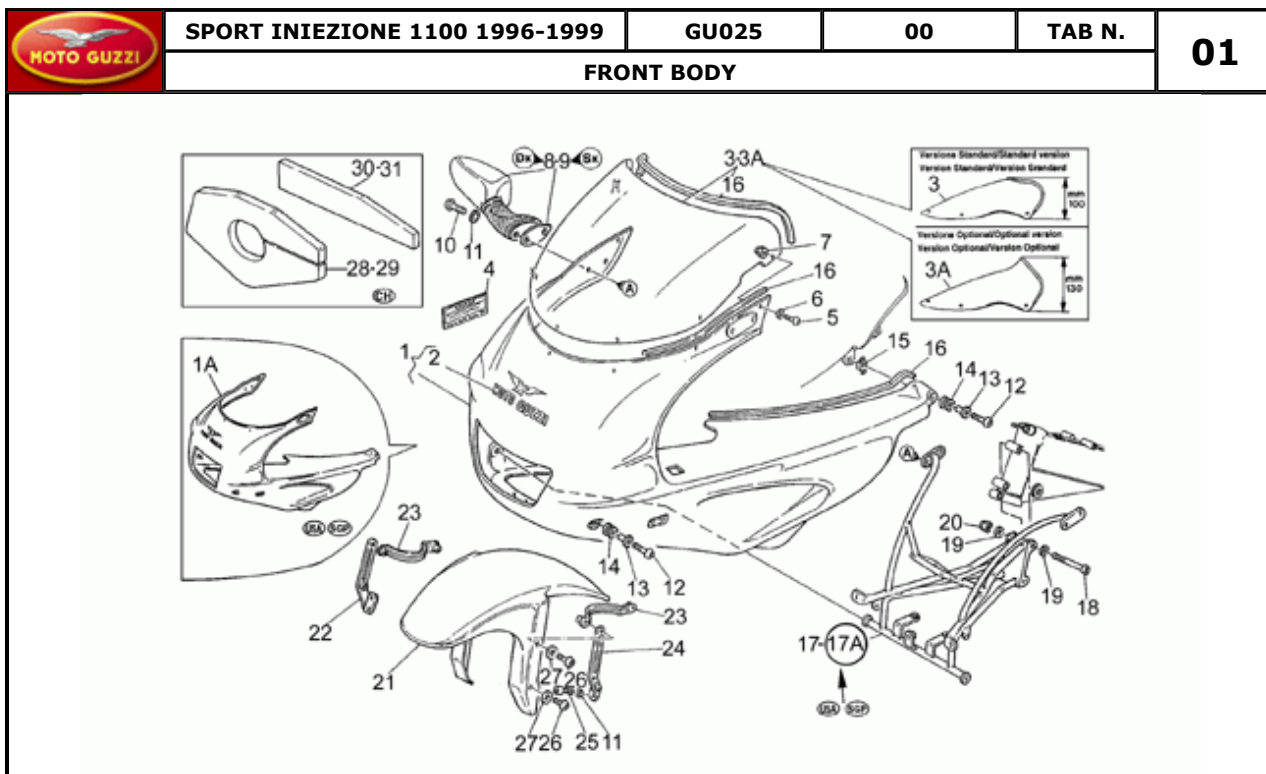

Pos.	Description	Year	I_M	Country	Version	Code	Q.ty	P.Cod.
1	Front fairing, blank	-	-	-	gr	GU01575400	1	
	Front fairing, red	-	-	-	red	GU01575401	1	
	Front fairing, yellow	-	-	-	yell	GU01575402	1	
	Front fairing, black	-	-	-	bl	GU01575403	1	
	Front fairing	-	-	SGP-USA	gr	GU01575420	1	
	Front fairing	-	-	SGP-USA	red	GU01575421	1	
	Front fairing	-	-	SGP-USA	yell	GU01575422	1	
	Front fairing	-	-	SGP-USA	bl	GU01575423	1	
2	"MotoGuzzi" decal,silver/black	-	-	-	-	GU01917500	1	
3	Windscreen	-	-	-	std	GU37577205	1	
	Windscreen	-	-	-	opt	GU37577206	1	
4	Decal "Attention"	-	-	SGP-USA	-	GU30944400	1	
5	Screw	-	-	-	-	GU98230515	6	
6	Nylon washer 5,5X12X1	-	-	-	-	GU30577800	6	
7	Nut	-	-	-	-	GU92630205	6	
8	RH rearview mirror	-	-	-	-	GU30769400	1	
9	LH rearview mirror	-	-	-	-	GU30769800	1	
10	Screw	-	-	-	-	GU98230620	4	
11	Washer 6,4x10x0,7	-	-	-	-	GU14217901	4	
12	Screw	-	-	-	-	GU98230622	4	
13	Spacer D.6,5	-	-	-	-	GU30576100	4	
14	Rubber spacer	-	-	-	-	GU91551010	4	
15	Captive nut	-	-	-	-	GU92660601	2	
16	Gasket PVC	-	-	-	-	GU00823931080	1	
17	Instrum.holder frame	-	-	SGP-USA	C	GU01590520	1	
	Instrum.holder frame	-	-	-	T	GU01590500	1	
18	Screw	-	-	-	-	GU98610360	2	
19	Washer	-	-	-	-	GU95000206	4	
20	Nut M6x1	-	-	-	-	GU92630206	2	
21	Front mudguard blank	-	-	-	gr	GU01434401	1	
	Front mudguard	-	-	-	red	GU01434402	1	
	Front mudguard	-	-	-	yell	GU01434403	1	
	Front mudguard	-	-	-	bl	GU01434404	1	
22	RH front mudguard supp.	-	-	-	-	GU01435700	1