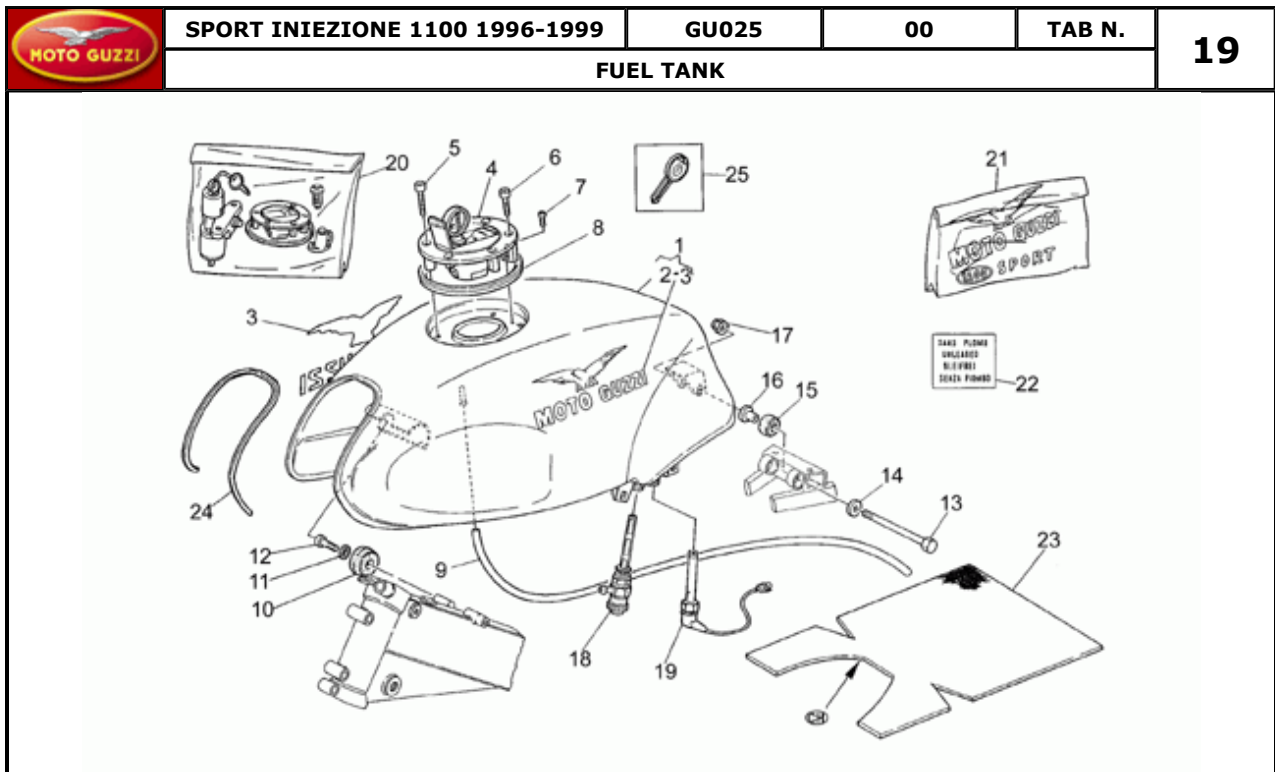

Pos.	Description	Year	I_M_	Country	Version	Code	Q.ty	P.Cod.
1	Fuel tank	-	-	-	red	GU01100201	1	
	Fuel tank	-	-	-	yell	GU01100202	1	
	Fuel tank	-	-	-	bl	GU01100203	1	
	Fuel tank	-	-	-	gr	GU01100200	1	
2	"Moto Guzzi" LH decal	-	-	-	-	GU01917900	1	
3	"Moto Guzzi" RH decal	-	-	-	-	GU01917800	1	
4	Fuel filler cap	-	-	-	-	GU01103920	1	
5	Screw M5X30	-	-	-	-	GU98620230	3	
6	Hex socket screw M5X10	-	-	-	-	GU98622210	3	
7	Screw	-	-	-	-	GU98622215	1	
8	Gasket	-	-	-	-	GU01101700	1	
9	Rubber pipe 5X9	-	-	-	-	GU00823944050	1	
10	Rubber spacer	-	-	-	-	GU66103415	2	
11	Washer 8,4X13X0,8	-	-	-	-	GU14615901	2	
12	Screw	-	-	-	-	GU98622420	2	
13	Screw	-	-	-	-	GU98052398	1	
14	Washer	-	-	-	-	GU95000206	1	
15	Rubber spacer	-	-	-	-	GU30107100	2	
16	T bush	-	-	-	-	GU30103500	2	
17	Nut M6x1	-	-	-	-	GU92630106	1	
18	Fuel cock	-	-	-	-	GU29105460	1	
19	Fuel level sensor	-	-	-	-	GU01103001	1	
20	Lock hardware kit	-	-	-	-	GU01736820	1	
21	Decal set	-	-	-	-	GU01923300	1	
22	Sticker	-	-	AUS-CH-UK	-	GU29995735	1	
23	Fuel tank cover	-	-	CH	-	GU01103800	1	
24	Gasket PVC	-	-	-	-	GU00823931080	1	
25	Non indented key blank	-	-	-	-	GU30735500	1