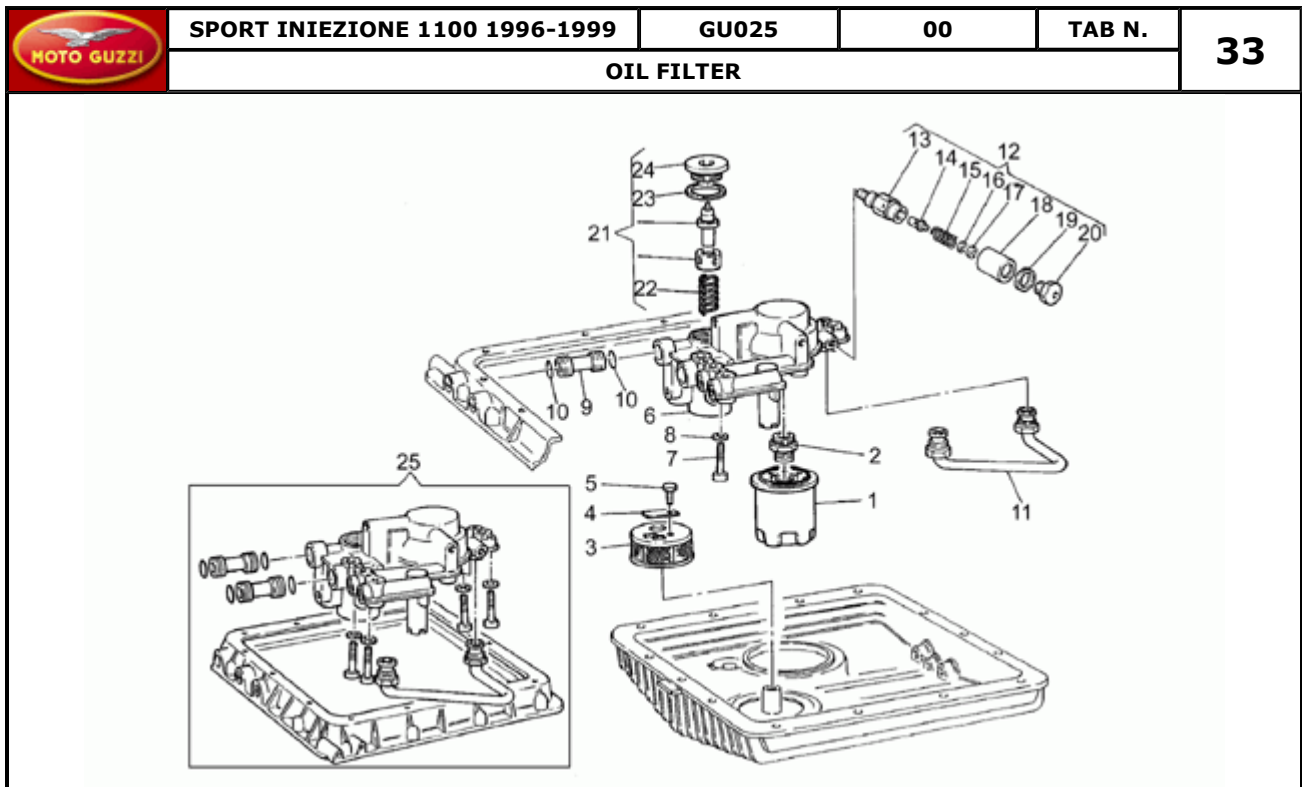

Pos.	Description	Year	I_M	Country	Version	Code	Q.ty	P.Cod.
1	Oil filter	-	-	-	-	GU30153000	1	
2	Union	-	-	-	-	GU30003800	1	
3	Oil filter	-	-	-	-	GU01152200	1	
4	Plate	-	-	-	-	GU95187006	1	
5	Hex screw M6X16	-	-	-	-	GU98054316	1	
6	Support	-	-	-	-	GU01003800	1	
7	Screw	-	-	-	-	GU98620340	4	
8	Washer 6,15x11x0,8	-	-	-	-	GU95004206	4	
9	Hose union	-	-	-	-	GU01005500	2	
10	O-ring 13,95x2,92	-	-	-	-	GU90706140	4	
11	Pipe	-	-	-	-	GU01005701	1	
12	Oil valve cpl.	-	-	-	-	GU30158201	1	
13	Valve body	-	-	-	-	GU30158701	1	
14	Piston	-	-	-	-	GU30150900	1	
15	Spring	-	-	-	-	GU94321079	1	
16	Washer 6,15x11x0,8	-	-	-	-	GU95004206	1	
17	Washer	-	-	-	-	GU30158900	1	
18	Cup	-	-	-	-	GU30158800	1	
19	Washer 18,25x24x1	-	-	-	-	GU18144350	1	
20	Plug	-	-	-	-	GU30159000	1	
21	Thermostatic valve compl.	-	-	-	-	GU01163500	1	
22	Spring	-	-	-	-	GU20164010	1	
23	Copper gasket	-	-	-	-	GU01163700	1	
24	Plug	-	-	-	-	GU01163600	1	
25	Flange modification kit	-	-	-	R	GU01999502	1