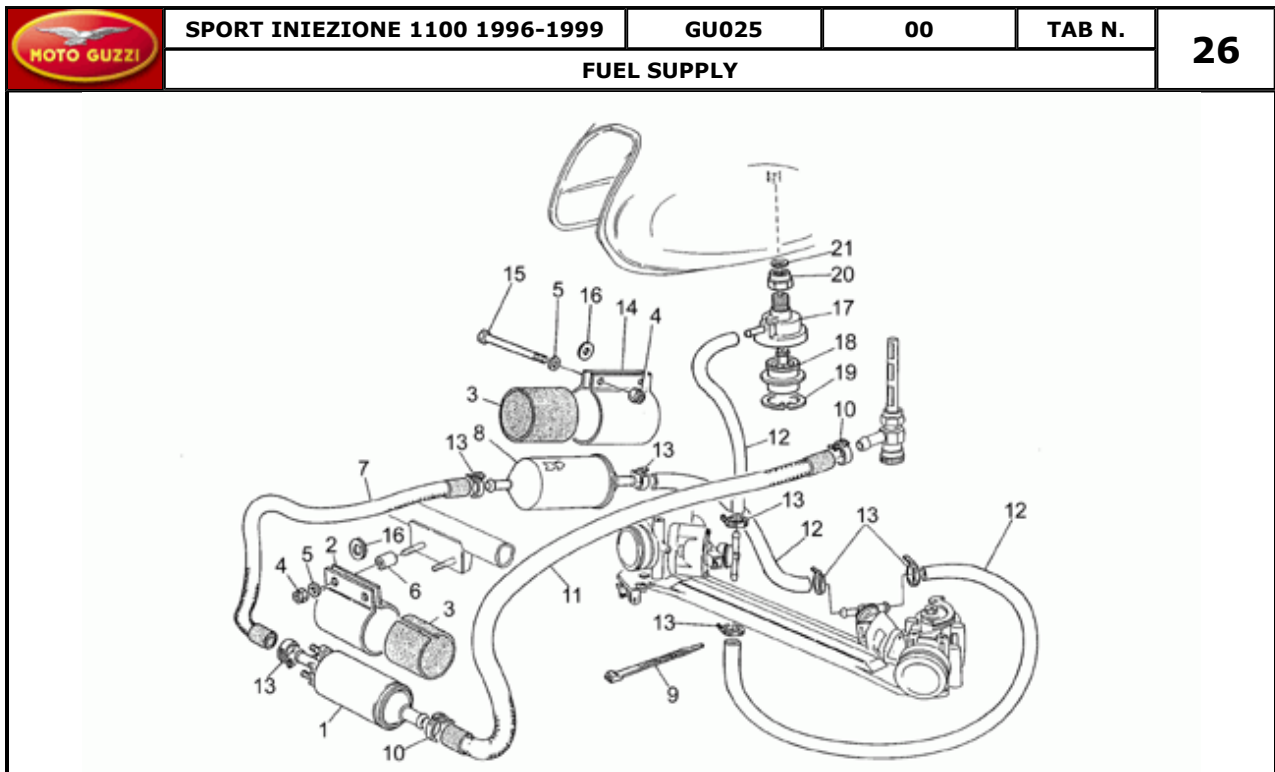

Pos.	Description	Year	I_M_	Country	Version	Code	Q.ty	P.Cod.
1	Fuel pump	-	-	-	-	GU29107261	1	
2	Hose clamp	-	-	-	-	GU30107300	1	
3	Support rubber part	-	-	-	-	GU30105800	2	
4	Nut M6x1	-	-	-	-	GU92630206	4	
5	Washer	-	-	-	-	GU95000206	4	
6	Spacer	-	-	-	-	GU91180618	2	
7	Pipe from p"ump to filter	-	-	-	-	GU30106100	1	
8	Fuel filter	-	-	-	-	GU30106000	1	
9	Hose clamp 8,8x185	-	-	-	-	GU30609600	4	
10	Hose clamp	-	-	-	-	GU12157900	2	
11	Pipe	-	-	-	-	GU01106500	1	
12	Pipe SAEJ30R9	-	-	-	-	GU00823952080	1	
13	Hose clamp	-	-	-	-	GU93305017	7	
14	Hose clamp	-	-	-	-	GU30113800	1	
15	Screw	-	-	-	-	GU98052370	2	
16	Washer 6,4x12x1,2	-	-	-	-	GU95100141	4	
17	Voltage regulator support	-	-	-	-	GU01112900	1	
18	Fuel pressure regulator	-	-	-	-	GU01112800	1	
19	Circlip	-	-	-	-	GU90272037	1	
20	Ring nut	-	-	-	-	GU30105200	1	
21	Gasket	-	-	-	-	GU90714103	1