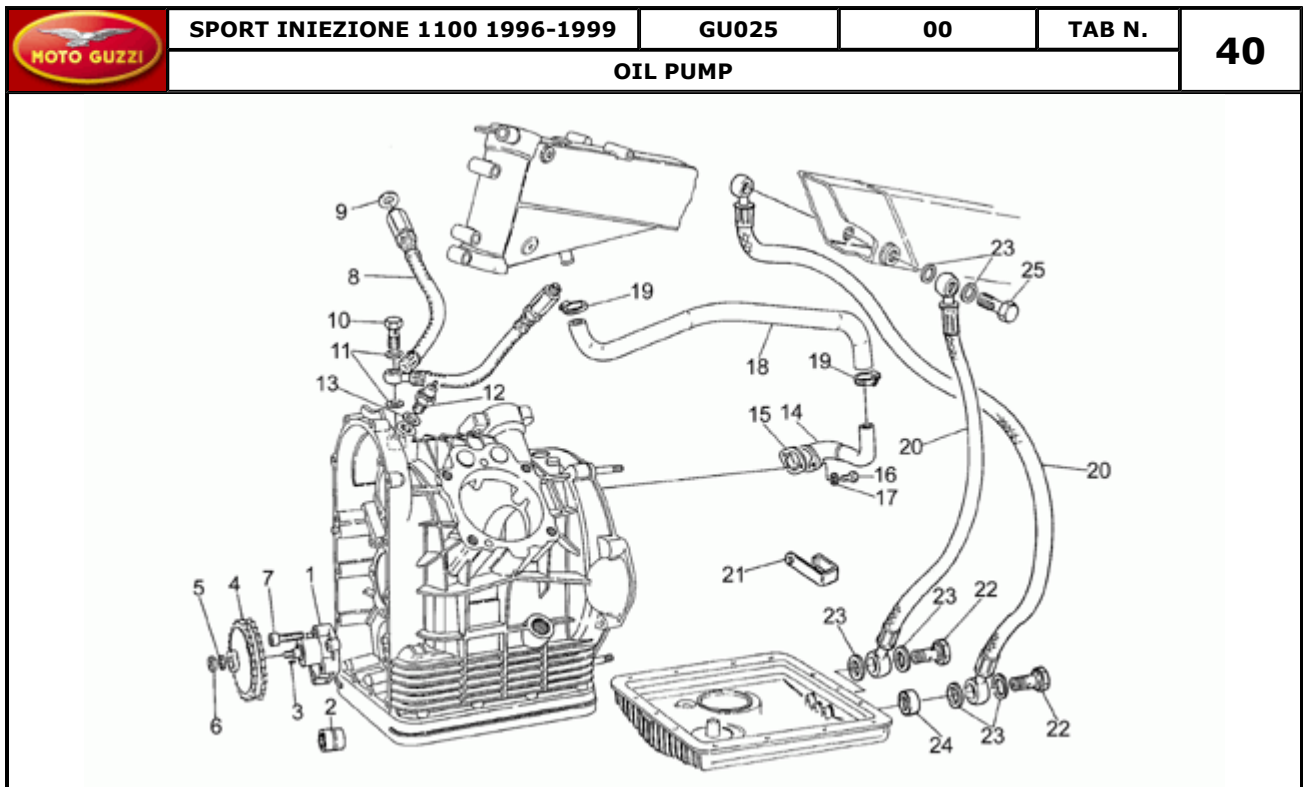

Pos.	Description	Year	I_M	Country	Version	Code	Q.ty	P.Cod.
1	Oil pump	-	-	-	-	GU30146400	1	
2	Roller bearing 10x22x20	-	-	-	-	GU92252210	1	
3	Transmission key	-	-	-	-	GU13148300	1	
4	Oil pump gear	-	-	-	-	GU30147700	1	
5	Spring washer	-	-	-	-	GU95120085	1	
6	Nut	-	-	-	-	GU92602308	1	
7	Screw M8X30	-	-	-	-	GU98622430	4	
8	Pipe	-	-	-	-	GU01153602	1	
9	Gasket	-	-	-	-	GU25656102	2	
10	Screw	-	-	-	-	GU95990037	1	
11	Gasket 8,25x15x1	-	-	-	-	GU12154200	2	
12	Pressure sensor	-	-	-	-	GU17768750	1	
13	Gasket 12,25	-	-	-	-	GU12006400	1	
14	Breather pipe	-	-	-	-	GU01007200	1	
15	Gasket	-	-	-	-	GU12007600	1	
16	Hex screw M6X20	-	-	-	-	GU98054320	2	
17	Washer 6,5x11x2	-	-	-	-	GU95120065	2	
18	Breather pipe	-	-	-	-	GU30157400	1	
19	Hose clamp	-	-	-	-	GU93305018	2	
20	Oil return pipe	-	-	-	-	GU01154600	2	
21	Pipe guide	-	-	-	-	GU01162800	1	
22	Oil pipe screw	-	-	-	-	GU01006600	2	
23	Gasket	-	-	-	-	GU10154200	10	
24	Spacer	-	-	-	-	GU91181613	2	
25	Bored screw	-	-	-	-	GU95990084	2