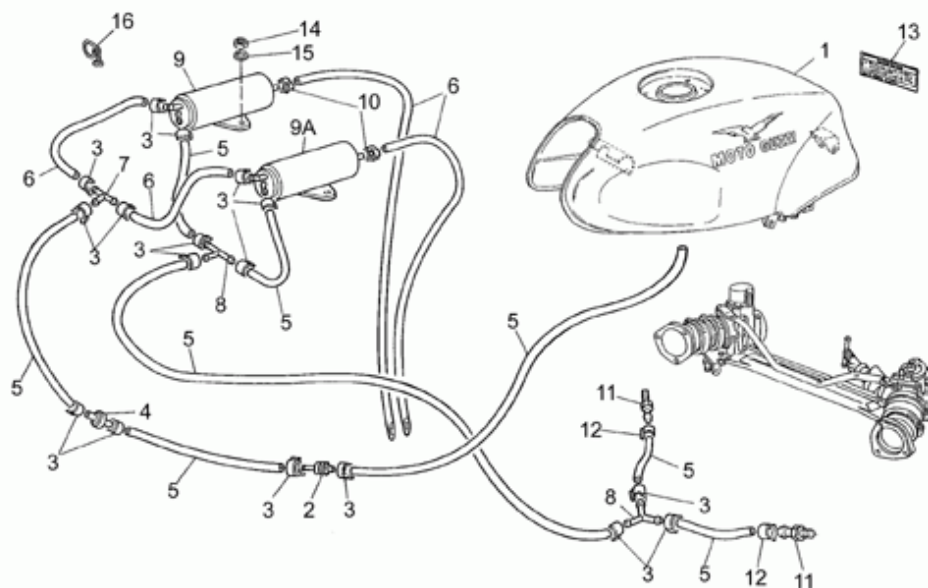

SPORT INIEZIONE 1100 1996-1999	GU025	00	TAB N.	04
	FUEL VAPOUR RECOVER SYSTEM				

Pos.	Description	Year	I_M_	Country	Version	Code	Q.ty	P.Cod.
1	Fuel tank	-	-	-	-	red	GU01100221	1
	Fuel tank	-	-	-	-	yell	GU01100222	1
	Fuel tank	-	-	-	-	bl	GU01100223	1
	Fuel tank	-	-	-	-	gr	GU01100220	1
2	Oil breather valve	-	-	-	-	-	GU29104985	1
3	Hose clamp	-	-	-	-	-	GU29108550	20
4	Pressure valve	-	-	-	-	-	GU01102520	1
5	Pipe SAEJ30R76X121/4"	-	-	-	-	-	GU00823956060	1
6	Rubber pipe 12,5X7,8 5/16"	-	-	-	-	-	GU00823956080	1
7	3-way union	-	-	-	-	-	GU30106620	1
8	3-way union	-	-	-	-	-	GU29106660	2
9	RH carbon filter	-	-	-	-	-	GU01116020	2
	LH carbon filter	-	-	-	-	-	GU01116021	2
10	Hose clamp	-	-	-	-	-	GU28157950	2
11	Union	-	-	-	-	-	GU30115220	2
12	Hose clamp	-	-	-	-	-	GU93305008	2
13	Decal "Attention"	-	-	-	-	-	GU30944300	1
14	Nut M6x1	-	-	-	-	-	GU92630106	6
15	Washer 6,15x11x0,8	-	-	-	-	-	GU95004206	6
16	Eyelet	-	-	-	-	-	GU31659720	2