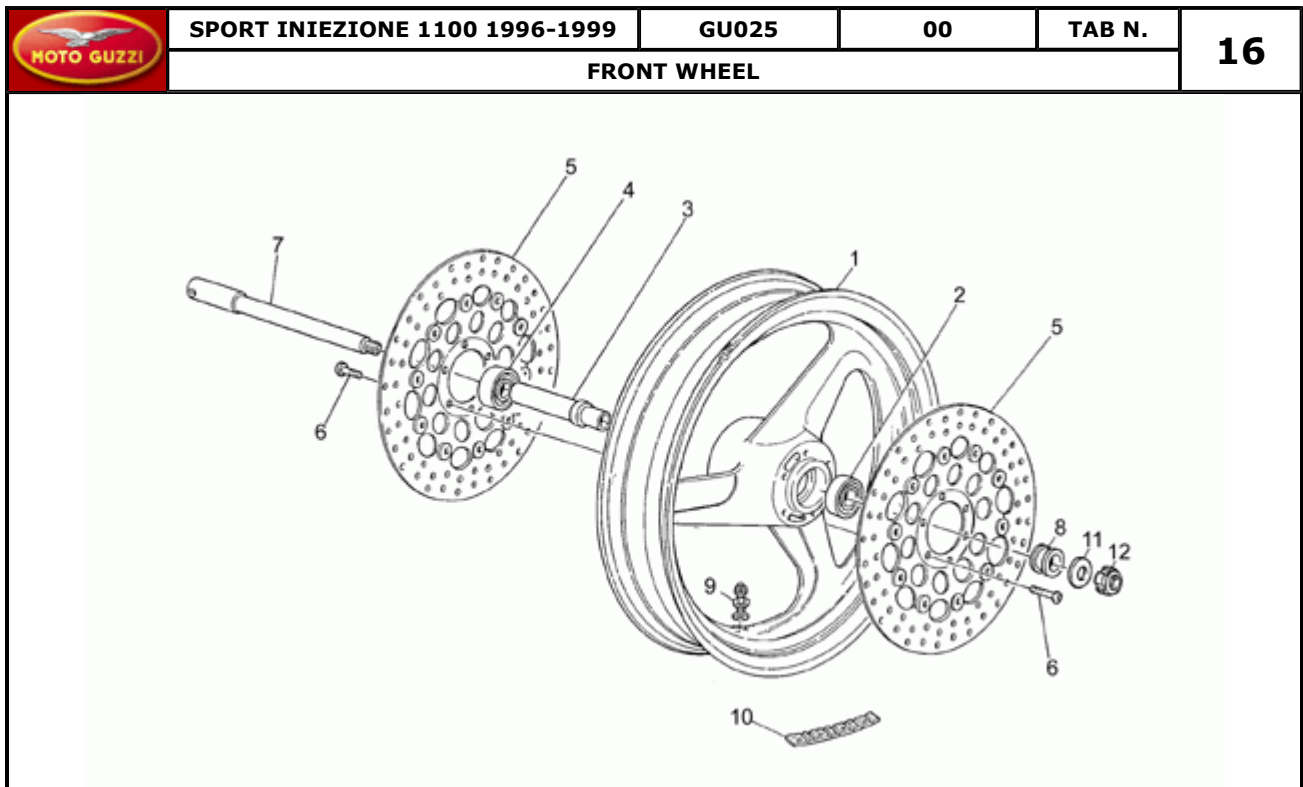

Pos.	Description	Year	I_M_	Country	Version	Code	Q.ty	P.Cod.
1	Front wheel	-	-	-	-	GU01610300	1	
2	Ball bearing 25x52x15	-	-	-	-	GU92205227	1	
3	Bearing internal spacer	-	-	-	-	GU01615300	1	
4	Bearing 20x52x15	-	-	-	-	GU92201821	1	
5	Front brake disc	-	-	-	-	GU37613305	2	
6	Hex socket screw M8x20	-	-	-	-	GU98230820	12	
7	Front wheel spindle	-	-	-	-	GU01614100	1	
8	Spacer	-	-	-	-	GU01616300	1	
9	Air valve	-	-	-	-	GU28617760	1	
10	Counterweight	-	-	-	-	GU14616150	1	
11	Washer	-	-	-	-	GU95004219	1	
12	Ring nut	-	-	-	-	GU93704160	1