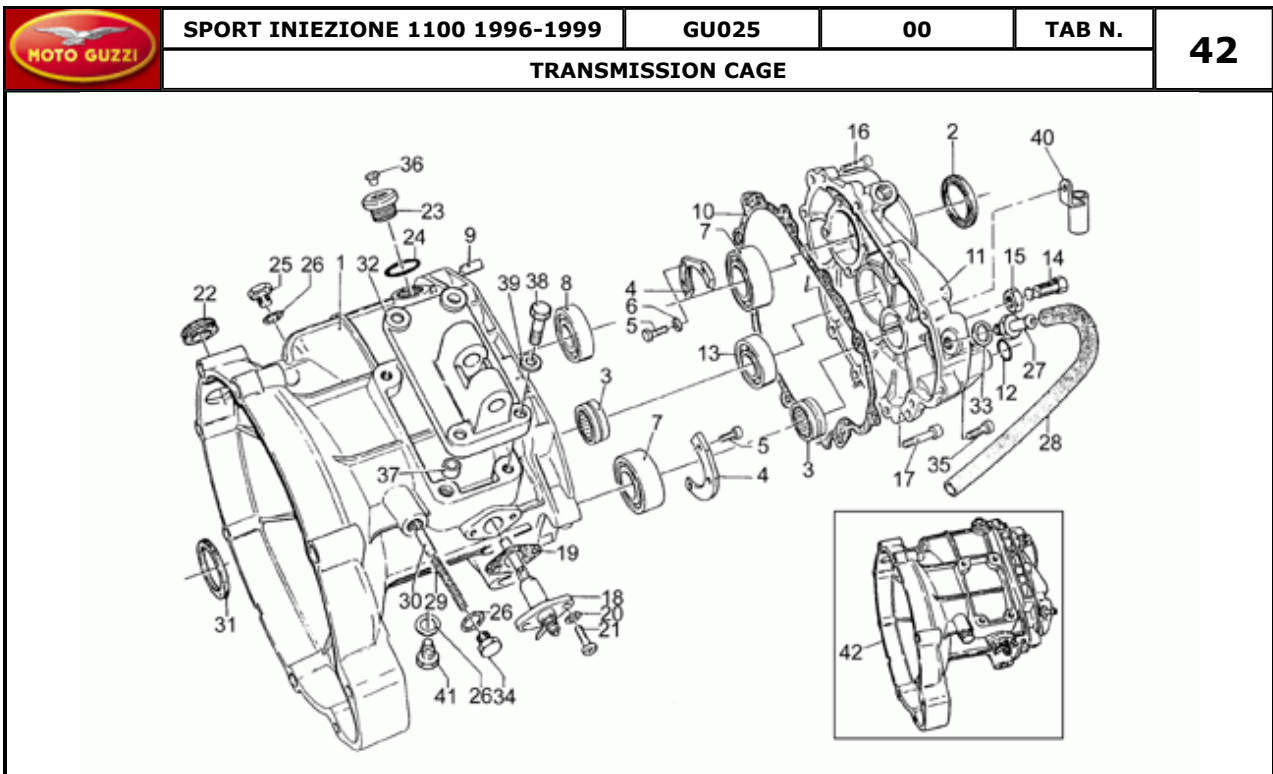

Pos.	Description	Year	I_M	Country	Version	Code	Q.ty	P.Cod.
1	Transmission cage	-	-	-	-	GU37200205	1	
2	Gasket ring 35x47x7	-	-	-	-	GU90403547	1	
3	Roller bearing 17x35x15	-	-	-	-	GU92256218	2	
4	Plate	-	-	-	-	GU14213803	2	
5	Hex socket screw M6X16	-	-	-	-	GU98622316	6	
6	Washer 6,4x10x0,7	-	-	-	-	GU14217901	6	
7	Ball bearing AF/AS 25x52	-	-	-	-	GU92218424	2	
8	Roller bearing AS 17x47x14	-	-	-	-	GU92234717	1	
9	Pin	-	-	-	-	GU95512081	2	
10	Gasket	-	-	-	-	GU14201110	1	
11	Box cover	-	-	-	-	GU37200805	1	
12	O-ring 13,95x2,92	-	-	-	-	GU90706140	1	
13	Ball bearing AP 17x47x14	-	-	-	-	GU92201417	1	
14	Screw	-	-	-	-	GU14237800	1	
15	Low nut M12x1,25	-	-	-	-	GU92602512	1	
16	Hex socket screw M6X25	-	-	-	-	GU98622325	9	
17	Screw M6X35	-	-	-	-	GU98620335	1	
18	Neutral indicator switch	-	-	-	-	GU12207200	1	
19	Gasket	-	-	-	-	GU12207700	1	
20	Washer 6,4x10x0,7	-	-	-	-	GU14217901	2	
21	Screw	-	-	-	-	GU98230615	2	
22	Plug	-	-	-	-	GU93180220	1	
23	Oil plug	-	-	-	-	GU12022600	1	
24	O-ring 20,24X2,62	-	-	-	-	GU90706203	1	
25	Oil level plug	-	-	-	-	GU95980214	1	
26	Gasket	-	-	-	-	GU10528900	3	
27	Oil breather valve	-	-	-	-	GU14204955	1	
28	Rubber pipe 12,5X7,8 5/16"	-	-	-	-	GU00823956080	1	
29	Lever return spring	-	-	-	-	GU94321067	1	
30	Pawl	-	-	-	-	GU55234700	1	
31	Gasket ring 35x47x7/6,5	-	-	-	-	GU90403548	1	
32	Gearbox housing support	-	-	-	-	GU30202300	1	
33	Gasket 8,25x15x1	-	-	-	-	GU12154200	1	
34	Plug	-	-	-	-	GU95980610	1