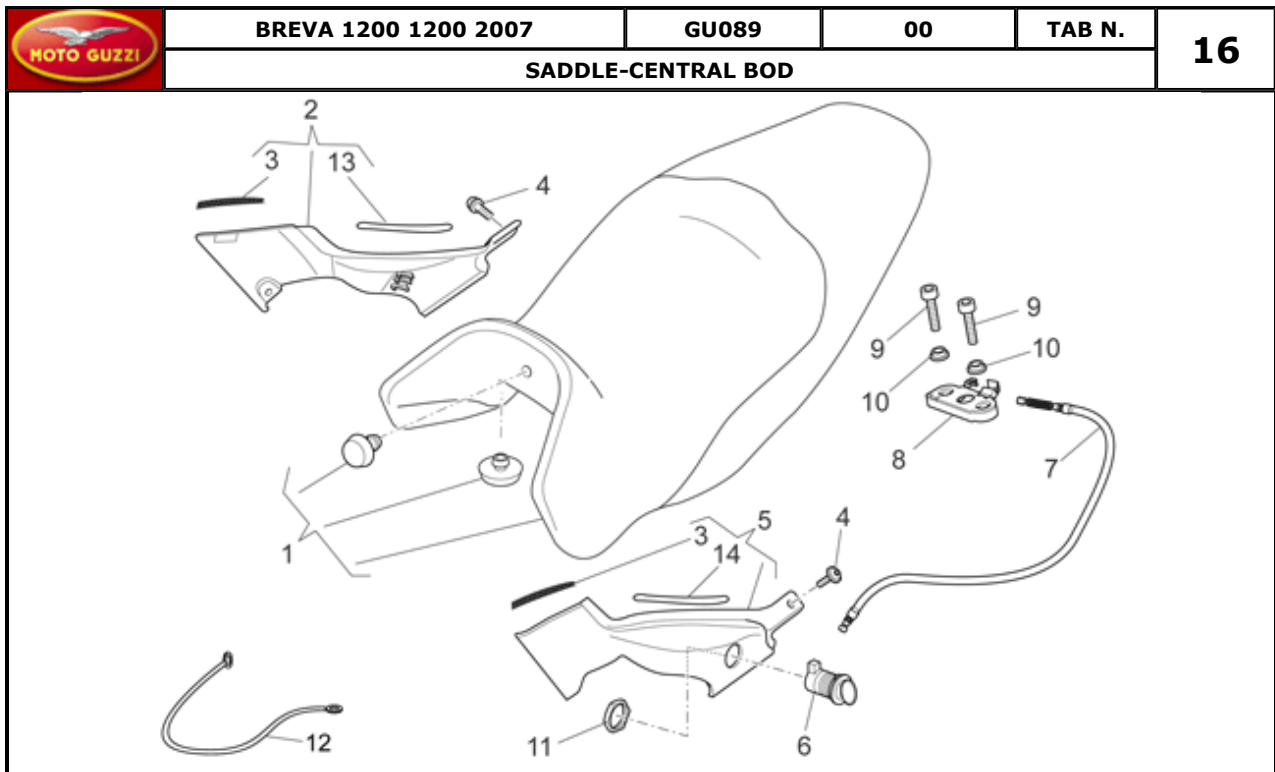

Pos.	Description	Year	I_M_	Country	Version	Code	Q.ty	P.Cod.
1	Saddle, black	-	-	-	-	978249	1	DG009
2	RH body panel blank	-	-	-	-	GU05570230	1	DC12A
	RH side panel, grey	-	-	-	e/gr	GU05570230F2	1	DC12A
	RH side panel, black	-	-	-	g/bl	GU05570230ND	1	DC12A
	RH side panel, red	-	-	-	r/re	GU05570231	1	DC12A
3	Gasket	-	-	-	-	AP8144538	2	-
4	Screw w/ flange M5x9	-	-	-	-	AP8152339	2	-
5	LH side panel, red	-	-	-	r/re	GU05570431	1	DC12B
	LH body panel blank	-	-	-	-	GU05570430	1	DC12B
	LH side panel, black	-	-	-	g/bl	GU05570430ND	1	DC12B
	LH side panel, grey	-	-	-	e/gr	GU05570430F2	1	DC12B
6	Saddle lock	-	-	-	-	GU05466830	1	DH039
7	Saddle release cable	-	-	-	-	AP8102914	1	HA069
8	Pass.saddle connecting plate	-	-	-	-	AP8102913	1	DG019
9	Hex socket screw M6X25	-	-	-	-	GU98370625	2	-
10	Self-locking nut M6*	-	-	-	-	AP8152299	2	-
11	Lock nut	-	-	-	-	AP8102523	1	-
12	Helmet lock cable	-	-	-	-	AP8102502	1	HA079
13	RH side fairing decal	-	-	-	-	GU05573830	1	-
14	LH side fairing decal	-	-	-	-	GU05573831	1	-