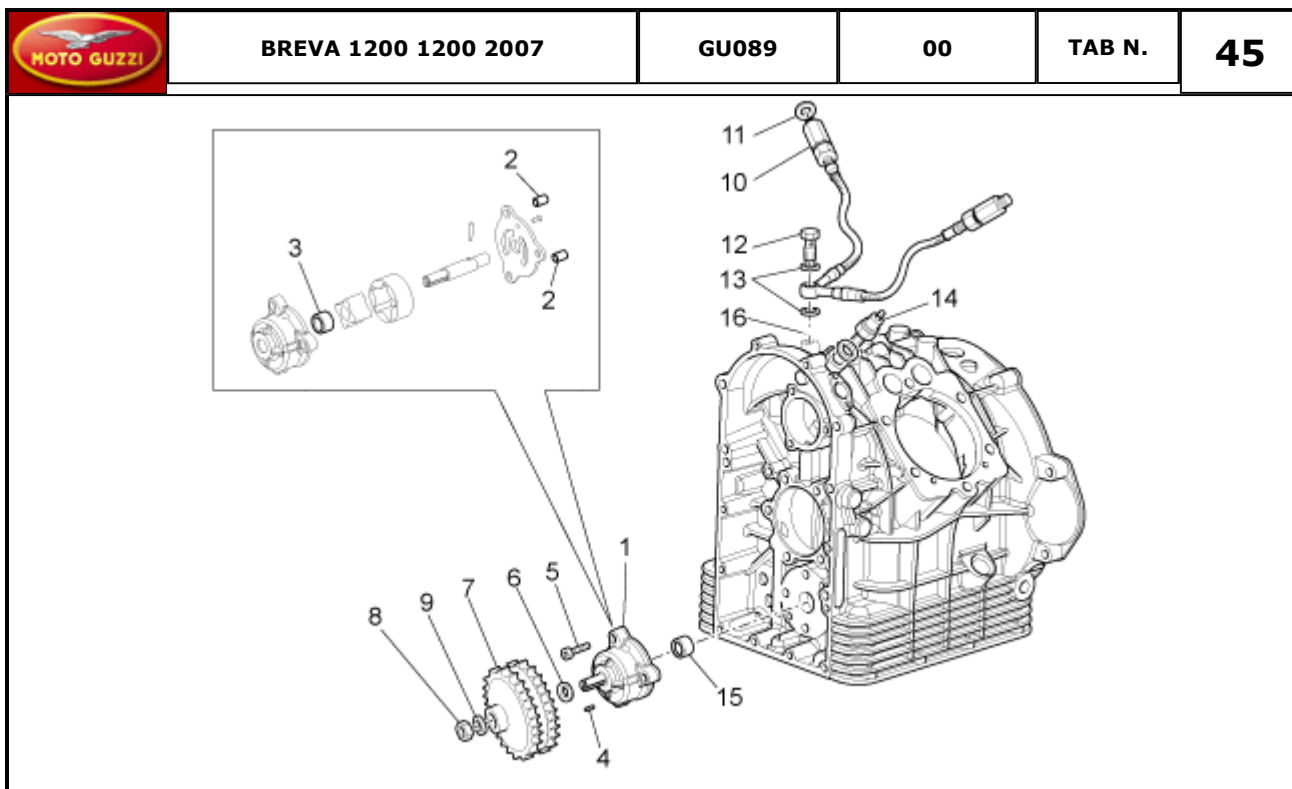

Pos.	Description	Year	I_M_	Country	Version	Code	Q.ty	P.Cod.
1	Oil pump	-	-	-	-	976134	1	AJ059
2	Locating dowel	-	-	-	-	277916	2	-
3	Needle bearing 12x18x12	-	-	-	-	976165	1	AI319
4	Transmission key	-	-	-	-	GU13148300	1	-
5	Hex socket screw M6x30	-	-	-	-	GU98350330	3	-
6	Fifth wheel	-	-	-	-	976448	1	-
7	Oil pump gear	-	-	-	-	GU30147700	1	AJ079
8	Nut M10x1,25	-	-	-	-	GU92602510	1	-
9	Washer 10,5x16x1	-	-	-	-	GU19149800	1	-
10	Pipe	-	-	-	-	GU05153630	1	AJ319
11	Gasket	-	-	-	-	GU25656102	2	-
12	Screw	-	-	-	-	GU95990037	1	-
13	Gasket 8,25x15x1	-	-	-	-	GU12154200	2	-
14	Pressure sensor	-	-	-	-	GU31768780	1	AN039
15	Needle bearing 10x14x12	-	-	-	-	976168	1	AI319
16	Gasket 12,25	-	-	-	-	GU12006400	1	-