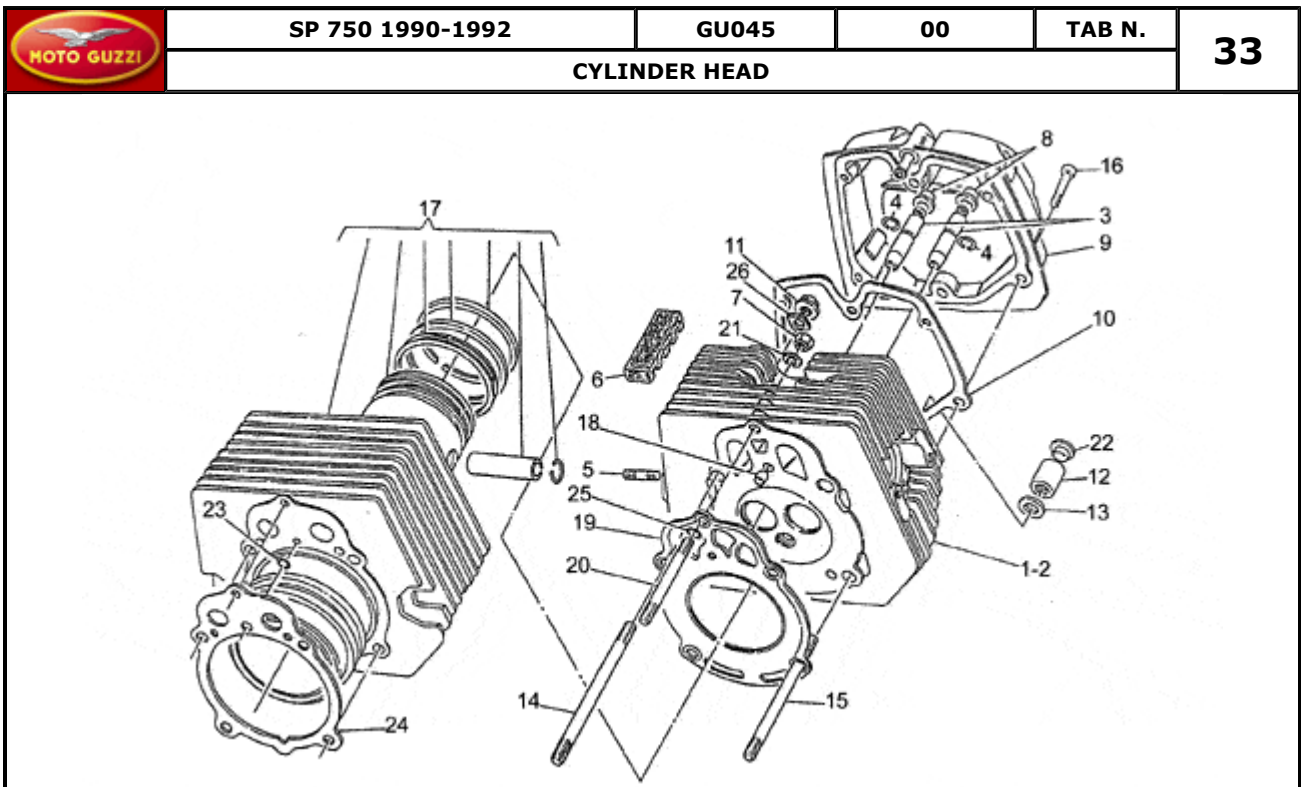

Pos.	Description	Year	I_M_	Country	Version	Code	Q.ty	P.Cod.
1	RH cylinder head grey	-	-	-	-	GU20022120	1	
2	LH cylinder head grey	-	-	-	-	GU20022220	1	
3	Valve guide	-	-	-	-	GU61036801	4	
4	Snap ring	-	-	-	-	GU90353009	4	
5	Stud bolt	-	-	-	-	GU96506042	4	
6	Anti-vibration plate	-	-	-	-	GU19025300	4	
7	Nut	-	-	-	-	GU19021920	2	
8	Oil seal	-	-	-	-	GU19037820	4	
9	Valves cover, stain.	-	-	-	-	GU31023500	2	
10	Gasket	-	-	-	-	GU19023700	2	
11	Nut M10X1,5	-	-	-	-	GU92603010	4	
12	Column nut	-	-	-	-	GU13021900	4	
13	Washer 10,5X18X0,8	-	-	-	-	GU95129180	4	
14	Stud bolt M10x214	-	-	-	-	GU96510214	4	
15	Tie rod 162 mm	-	-	-	-	GU96510158	4	
16	Screw	-	-	-	-	GU98620325	10	
17	Cylinder with piston	-	-	-	-	GU31060116	2	
18	Bush	-	-	-	-	GU19021360	2	
19	Gasket	-	-	-	-	GU27022060	2	
20	Stud bolt M8x143	-	-	-	-	GU96508145	2	
21	Spring washer 8x15x0,3	-	-	-	-	GU61270300	2	
22	Plug	-	-	-	-	GU93180245	4	
23	O-ring	-	-	-	-	GU61027200	2	
24	Gasket	-	-	-	-	GU27020820	2	
25	O-ring	-	-	-	-	GU90706076	2	
26	Spacer	-	-	-	-	GU19032980	4