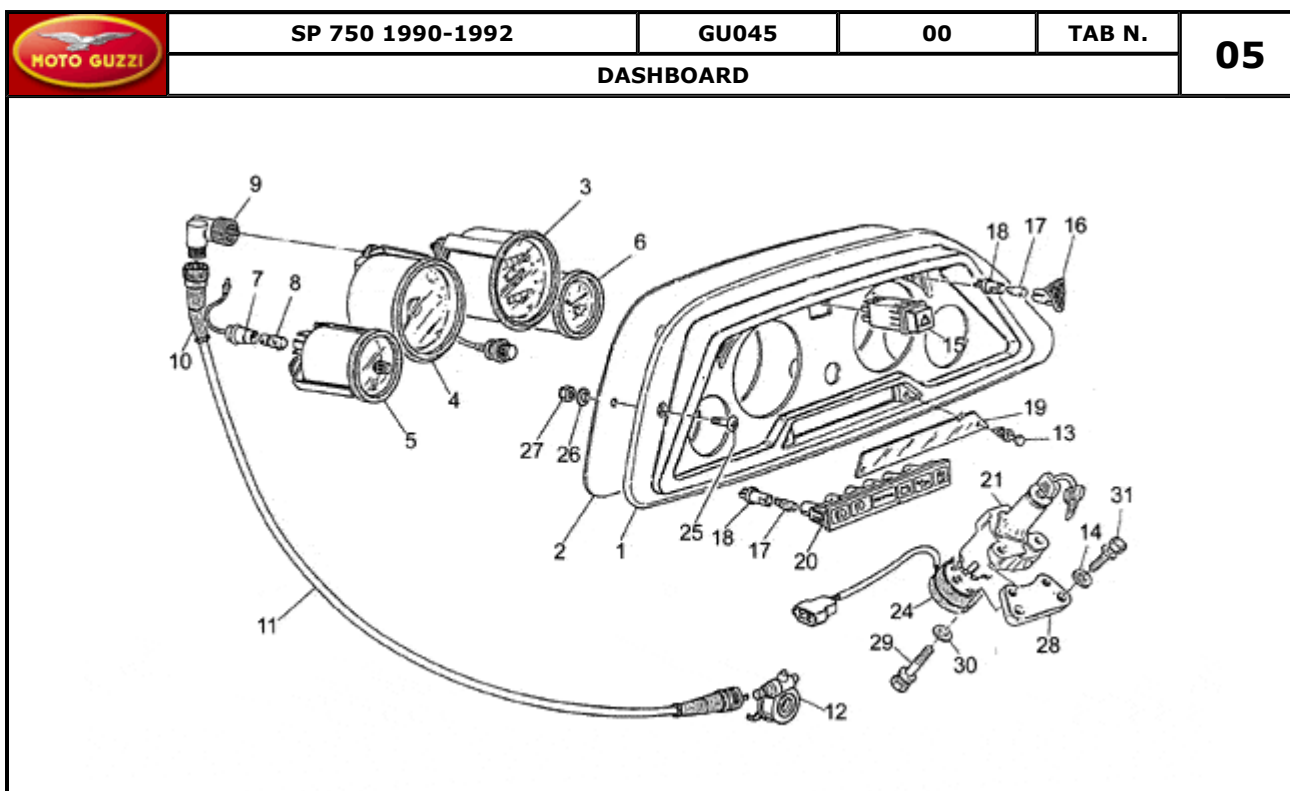

Pos.	Description	Year	I_M_	Country	Version	Code	Q.ty	P.Cod.
1	Dashboard	-	-	-	-	GU29766260	1	
	Cpl headlightsteering headligh	-	-	UK	-	GU28740530	1	
2	Instrument support	-	-	-	-	GU31764140	1	
3	Speedometer	-	-	UK	-	GU17762422	1	
	Speedometer	-	-	-	-	GU29761560	1	
4	Tachometer MOTOPLAT	-	-	-	-	GU29767260	1	
5	Clock	-	-	-	-	GU29783060	1	
6	Voltmeter	-	-	-	-	GU29784960	1	
7	Lampholder	-	-	-	-	GU17760650	2	
8	Lamp 12V 3W	-	-	-	-	GU17762150	3	
9	Gear 90°	-	-	-	-	GU17768360	1	
10	Sheath	-	-	-	-	GU17762200	1	
11	Speedometer transmission	-	-	-	-	GU27760410	1	
12	Speedometer gear Z=20/10	-	-	-	-	GU31762515	1	
13	Fixing pin	-	-	-	-	GU30753310	2	
14	Washer	-	-	-	-	GU95004208	2	
15	Turn indicator switch	-	-	-	-	GU28745761	1	
16	Blinker indicator light holder	-	-	-	-	GU65758970	2	
17	Lamp 12V-1,2W	-	-	-	-	GU93450140	8	
18	Lampholder	-	-	-	-	GU19768680	8	
19	Panel with lenses	-	-	-	-	GU29781160	1	
20	Indicator light box	-	-	-	-	GU27766985	1	
21	Main switch - steering lock	-	-	-	-	GU30782511	1	
24	Commutator wiring	-	-	-	-	GU29731460	1	
25	Screw	-	-	-	-	GU98326021	2	
26	Washer	-	-	-	-	GU95000206	2	
27	Nut M6x1	-	-	-	-	GU92630106	2	
28	Commutator support	-	-	-	-	GU19782315	1	
29	Shear rivet	-	-	-	-	GU97260420	2	
30	Washer	-	-	-	-	GU95000208	2	
31	Screw	-	-	-	-	GU97260435	2