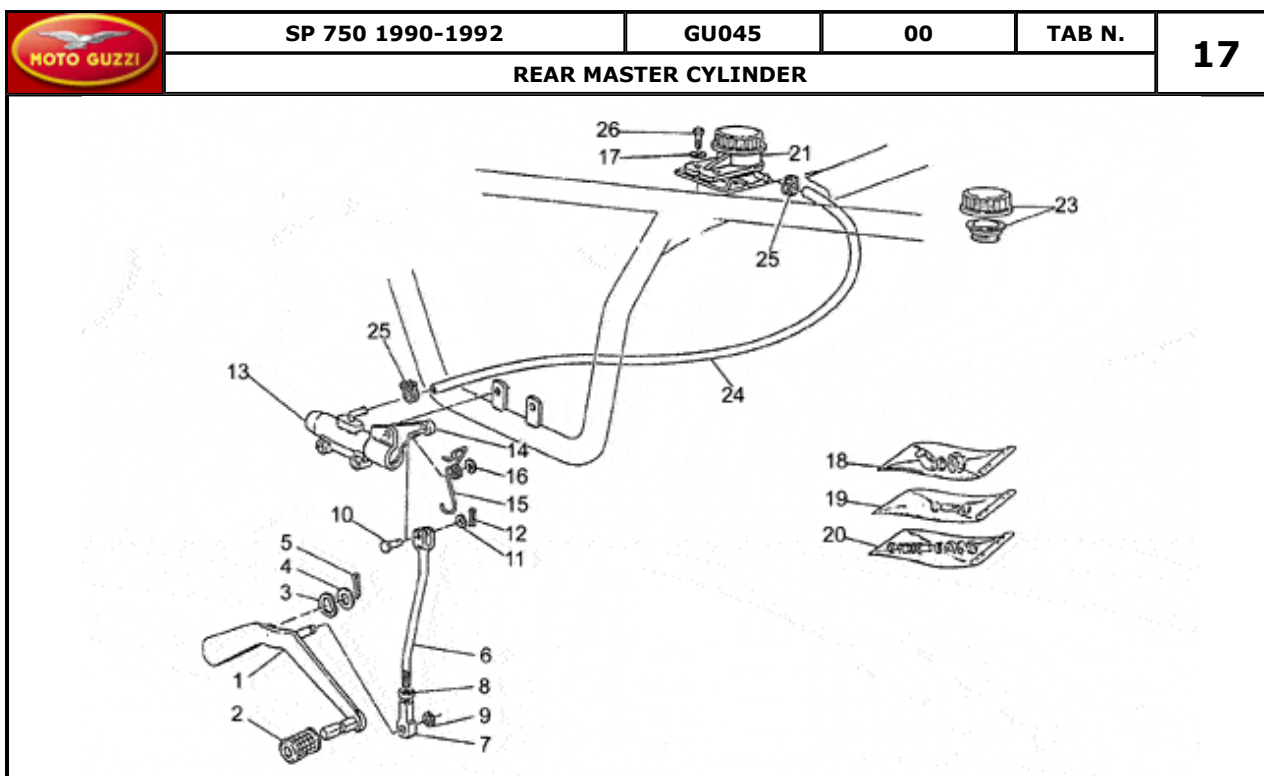

Pos.	Description	Year	I_M_	Country	Version	Code	Q.ty	P.Cod.
1	Rear brake lever	-	-	-	-	GU19677000	1	
2	Rubber spacer	-	-	-	-	GU14251001	1	
3	Spring washer	-	-	-	-	GU95129260	1	
4	Flat washer	-	-	-	-	GU95004215	1	
5	Split pin	-	-	-	-	GU95500227	1	
6	Tie rod	-	-	-	-	GU19675100	1	
7	Block	-	-	-	-	GU18257551	1	
8	Nut	-	-	-	-	GU92690073	1	
9	Circlip	-	-	-	-	GU90271008	1	
10	Pin	-	-	-	-	GU95770265	1	
11	Washer	-	-	-	-	GU95129110	1	
12	Split pin	-	-	-	-	GU95500222	1	
13	Rear master cylinder	-	-	-	-	GU31666990	1	
14	Rear brake lever	-	-	-	-	GU19667500	1	
15	Rear brake lever spring	-	-	-	-	GU19667600	1	
16	Washer 6,15x11x0,8	-	-	-	-	GU95004206	1	
17	Washer 5,25x14x1,5	-	-	-	-	GU95100059	2	
18	Pump connection overhaul unit	-	-	-	-	GU19659500	1	
19	Lever overhaul kit	-	-	-	-	GU19659600	1	
20	Pump revision kit	-	-	-	-	GU17659350	1	
21	Brake oil tank	-	-	-	-	GU65663500	1	
23	Tank cap	-	-	-	-	GU17661052	1	
24	Rear brake hose	-	-	-	-	GU00823950050	1	
25	Hose clamp	-	-	-	-	GU19157800	2	
26	Screw	-	-	-	-	GU98054216	2