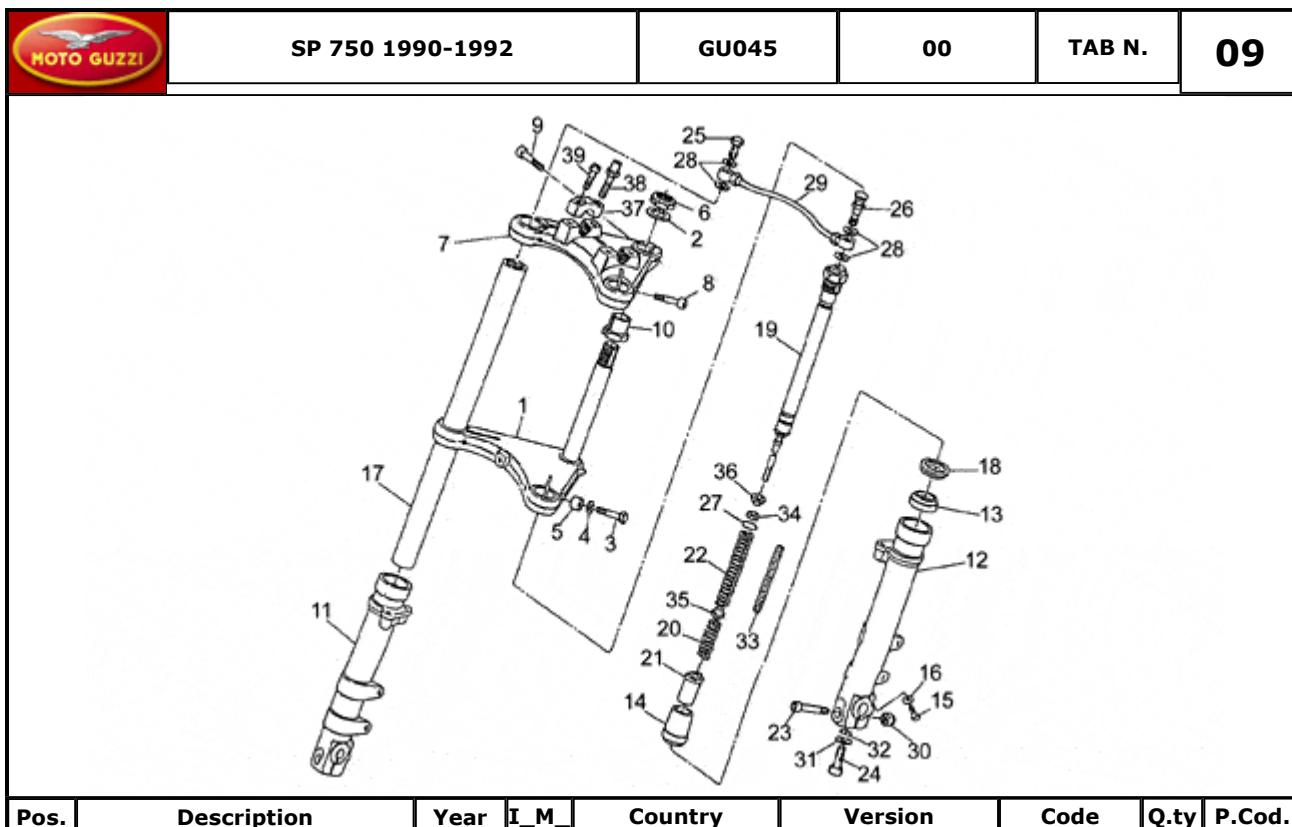

Pos.	Description	Year	I_M	Country	Version	Code	Q.ty	P.Cod.
1	Lower plate	-	-	-	-	GU31494040	1	
2	Stem plug washer	-	-	-	-	GU18513560	1	
3	Hex screw M10X55	-	-	-	-	GU98072555	2	
4	Washer	-	-	-	-	GU95007210	2	
5	Spacer	-	-	-	-	GU91181016	2	
6	Plug	-	-	-	-	GU18513460	1	
7	Fork upper plate POLIZIA	-	-	-	-	GU31493140	1	
8	Screw	-	-	-	-	GU98610540	2	
9	Screw	-	-	-	-	GU98612535	1	
10	Steering lock bush	-	-	-	-	GU18516660	1	
11	RH sleeve -grey-	-	-	-	-	GU31522515	1	
12	LH sleeve -grey-	-	-	-	-	GU31522615	1	
13	Oil seal	-	-	-	-	GU90403857	2	
14	Lower bush	-	-	-	-	GU28527640	2	
15	Screw	-	-	-	-	GU98622320	2	
16	Washer 6,25x10x1,5	-	-	-	-	GU95100116	4	
17	Sleeve	-	-	-	-	GU23525470	2	
18	Dust cover	-	-	-	-	GU31524550	2	
19	Shock absorber	-	-	-	-	GU23526470	2	
20	Return spring	-	-	-	-	GU23526610	2	
21	End stop	-	-	-	-	GU28527540	2	
22	Spring	-	-	-	-	GU23526910	2	
23	Screw	-	-	-	-	GU98622545	2	
24	Screw	-	-	-	-	GU98622530	2	
25	Bored screw	-	-	-	-	GU28556450	1	
26	Air valve	-	-	-	-	GU28556250	1	
27	Gasket ring	-	-	-	-	GU90706282	2	
28	Copper washer	-	-	-	-	GU28556350	4	
29	Front shock absorber tube	-	-	-	-	GU19529660	1	
30	Nut	-	-	-	-	GU92781100	2	
31	Flat washer	-	-	-	-	GU27499120	2	
32	O-ring 9x2	-	-	-	-	GU90706094	2	
33	Anti-rubbing pipe	-	-	-	-	GU23526370	2