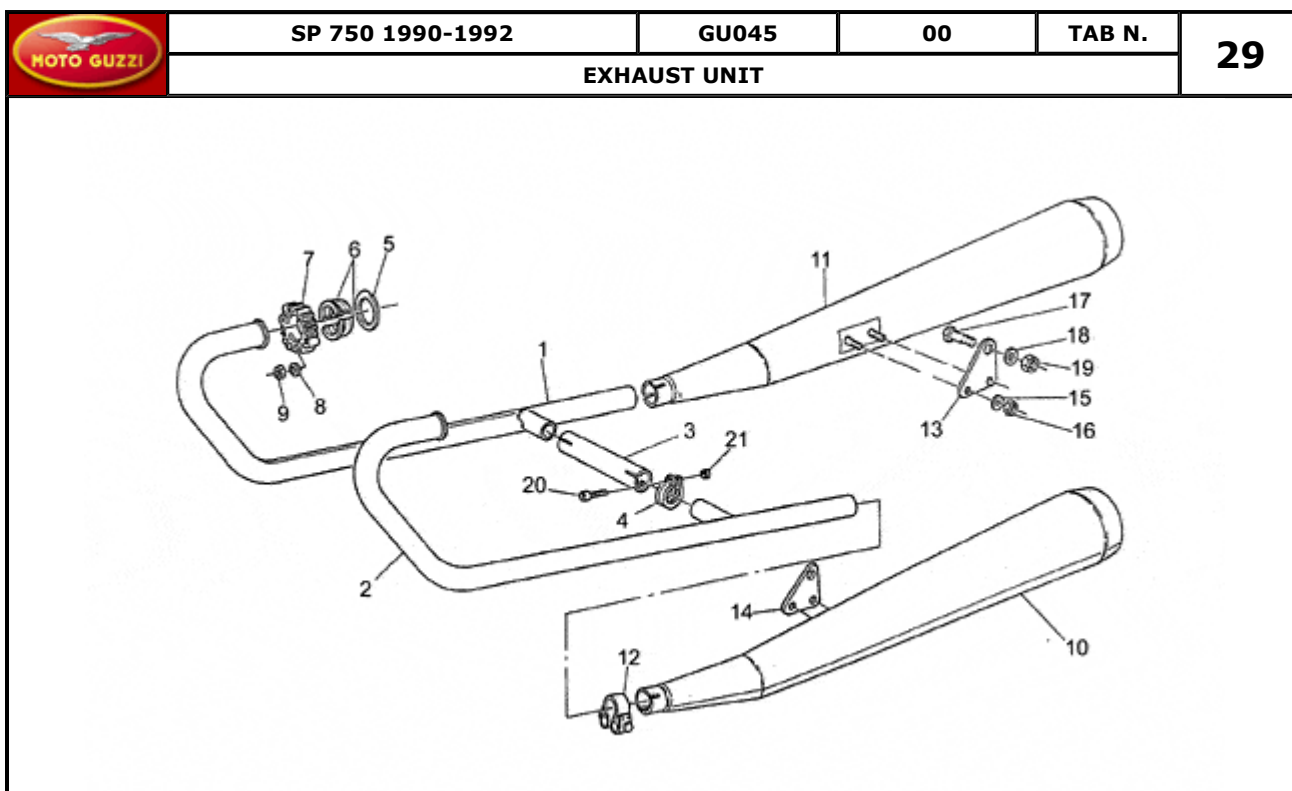

Pos.	Description	Year	I_M_	Country	Version	Code	Q.ty	P.Cod.
1	RH exhaust pipe	-	-	-	-	GU19120765	1	
2	LH exhaust pipe	-	-	-	-	GU19120766	1	
3	Exhaust pipe	-	-	-	-	GU19121135	1	
4	Hose clamp	-	-	-	-	GU61126920	2	
5	Gasket	-	-	-	-	GU19025280	2	
6	Spacer	-	-	-	-	GU19025460	4	
7	Exhaust ring nut	-	-	-	-	GU19121050	2	
8	Special washer	-	-	-	-	GU61013800	4	
9	Nut	-	-	-	-	GU92701062	4	
10	LH silencer	-	-	-	-	GU27122985	1	
11	RH silencer	-	-	-	-	GU27123085	1	
12	Hose clamp	-	-	-	-	GU14126900	2	
13	RH silencer bracket	-	-	-	-	GU27128660	1	
14	LH silencer bracket	-	-	-	-	GU27128760	1	
15	Spring washer 8x15x0,3	-	-	-	-	GU61270300	4	
16	Nut M8X1,25	-	-	-	-	GU92602208	4	
17	Hex screw M10X22	-	-	-	-	GU98054522	2	
18	Notched washer	-	-	-	-	GU95021110	2	
19	Nut	-	-	-	-	GU92602410	2	
20	Screw	-	-	-	-	GU61127520	2	
21	Ring nut	-	-	-	-	GU61127220	2