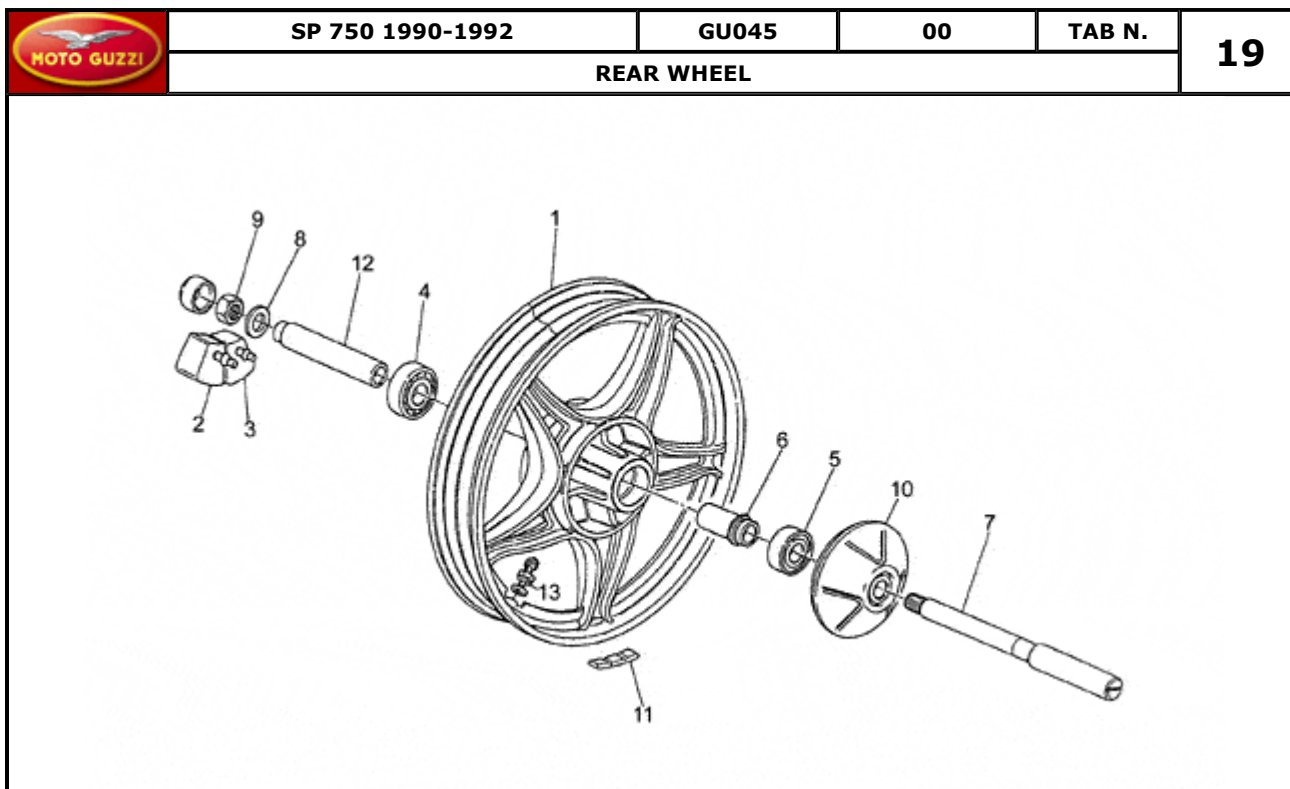

Pos.	Description	Year	I_M_	Country	Version	Code	Q.ty	P.Cod.
1	Rear wheel	-	-	-	-	GU31630640	1	
2	RH rubber coupling	-	-	-	-	GU19632501	6	
3	LH rubber coupling	-	-	-	-	GU19632502	6	
4	Bearing	-	-	-	-	GU92204218	1	
5	Bearing	-	-	-	-	GU92204217	1	
6	Bearing internal spacer	-	-	-	-	GU19633935	1	
7	Rear wheel spindle	-	-	-	-	GU23633380	1	
8	Washer	-	-	-	-	GU14634400	1	
9	Nut M6X1,5	-	-	-	-	GU92602316	1	
10	Protection	-	-	-	-	GU19636400	1	
11	Counterweight	-	-	-	-	GU14616150	0	
12	Spacer	-	-	-	-	GU19634100	1	
13	Air valve	-	-	-	-	GU28617760	1