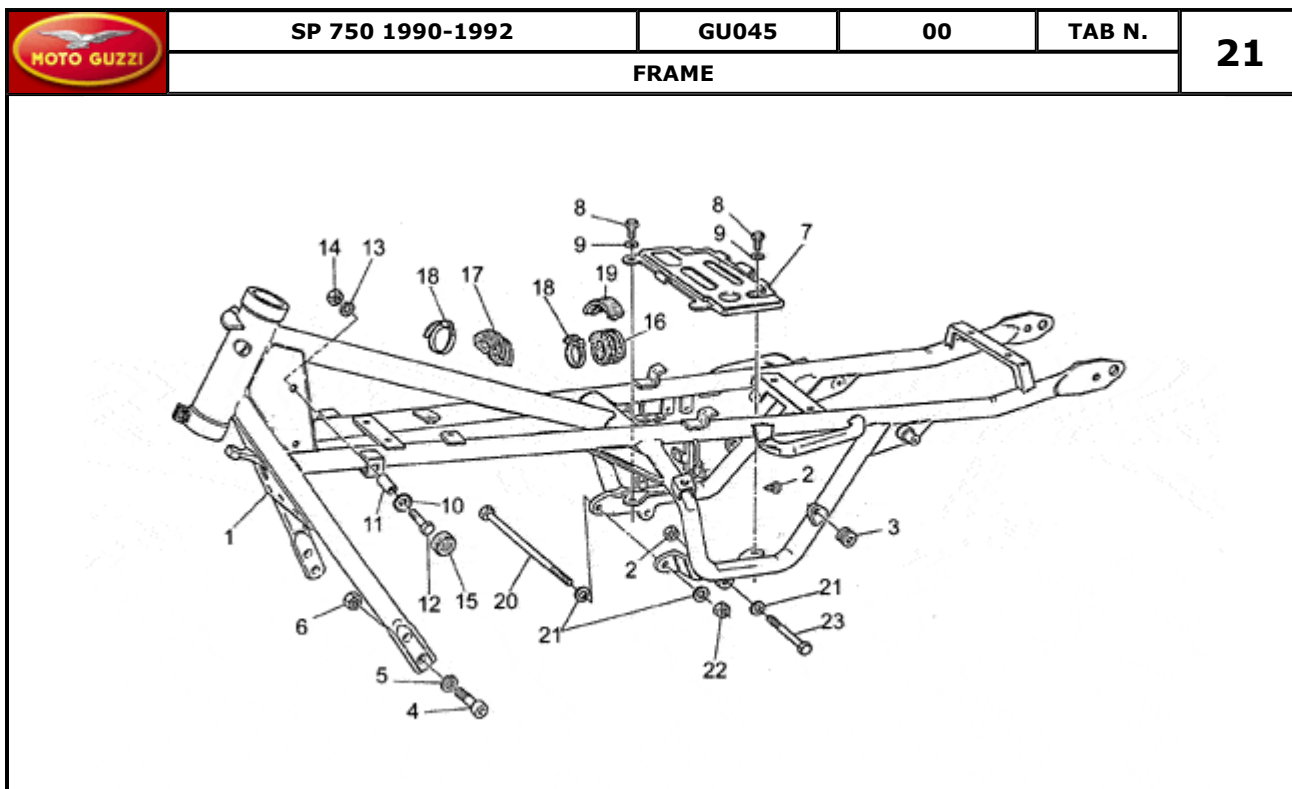

Pos.	Description	Year	I_M	Country	Version	Code	Q.ty	P.Cod.
1	Frame	-	-	-	-	GU31400140	1	
2	Drift	-	-	-	-	GU19705900	2	
3	Grommet	-	-	-	-	GU91551092	4	
4	Screw 25 mm	-	-	-	-	GU98622525	4	
5	Washer	-	-	-	-	GU95120105	4	
6	Nut	-	-	-	-	GU92602210	4	
7	Plate	-	-	-	-	GU27418220	1	
8	Screw	-	-	-	-	GU98054418	4	
9	Washer	-	-	-	-	GU95004208	4	
10	Disc	-	-	-	-	GU39103500	2	
11	Spacer	-	-	-	-	GU91180613	2	
12	Screw	-	-	-	-	GU98054325	2	
13	Washer 6,15x11x0,8	-	-	-	-	GU95004206	2	
14	Nut M6x1	-	-	-	-	GU92630106	2	
15	Drift	-	-	-	-	GU39103400	2	
16	Rubber spacer	-	-	-	-	GU27109085	2	
17	Drift	-	-	-	-	GU14107100	1	
18	Hose clamp 3,6x20,6	-	-	-	-	GU14609650	3	
19	Rubber spacer	-	-	-	-	GU27108935	2	
20	Pin M10x205	-	-	-	-	GU98110199	1	
21	Washer 10,2x18x2	-	-	-	-	GU95004210	3	
22	Nut	-	-	-	-	GU92602210	2	
23	Screw	-	-	-	-	GU98052555	2