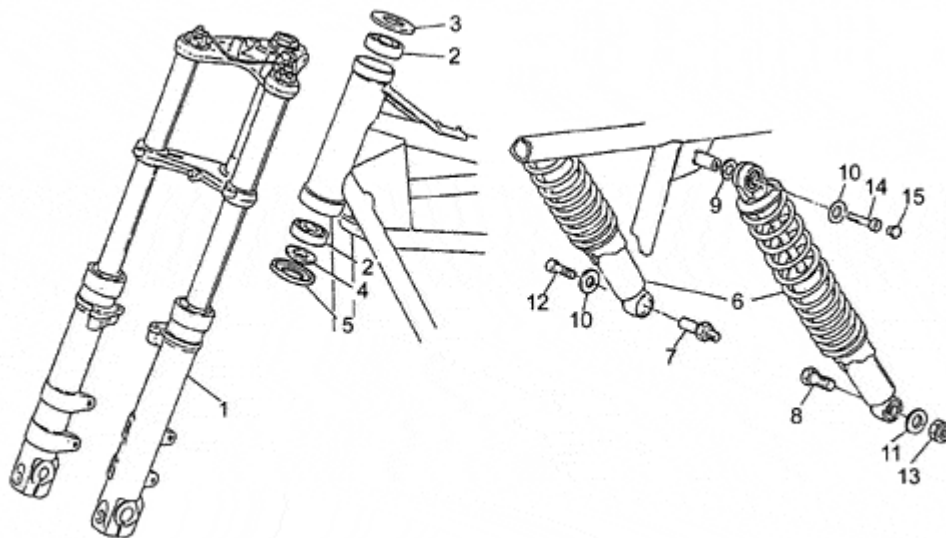

SP 750 1990-1992	GU045	00	TAB N.	20
	FRONT/REAR SHOCK ABSORBER				

Pos.	Description	Year	I_M_	Country	Version	Code	Q.ty	P.Cod.
1	Front fork, grey	-	-	-	-	GU31490240	1	
2	Tap.roller bearing	-	-	-	-	GU92249225	2	
3	Cup	-	-	-	-	GU14494600	1	
4	Clearance washer	-	-	-	-	GU14516700	1	
5	Dust cover	-	-	-	-	GU14517000	1	
6	Rear shock absorber	-	-	-	M	GU31999240	2	
	Rear shock absorber	-	-	-	K	GU31550240	2	
7	Pin	-	-	-	-	GU23555281	1	
8	Pin	-	-	-	-	GU23555280	1	
9	Spacer	-	-	-	-	GU91181407	2	
10	Washer	-	-	-	-	GU95100256	3	
11	Notched washer	-	-	-	-	GU95021110	1	
12	Screw	-	-	-	-	GU98822416	1	
13	Nut	-	-	-	-	GU92602410	1	
14	Screw	-	-	-	-	GU98620455	2	
15	Plug	-	-	-	-	GU23943410	2