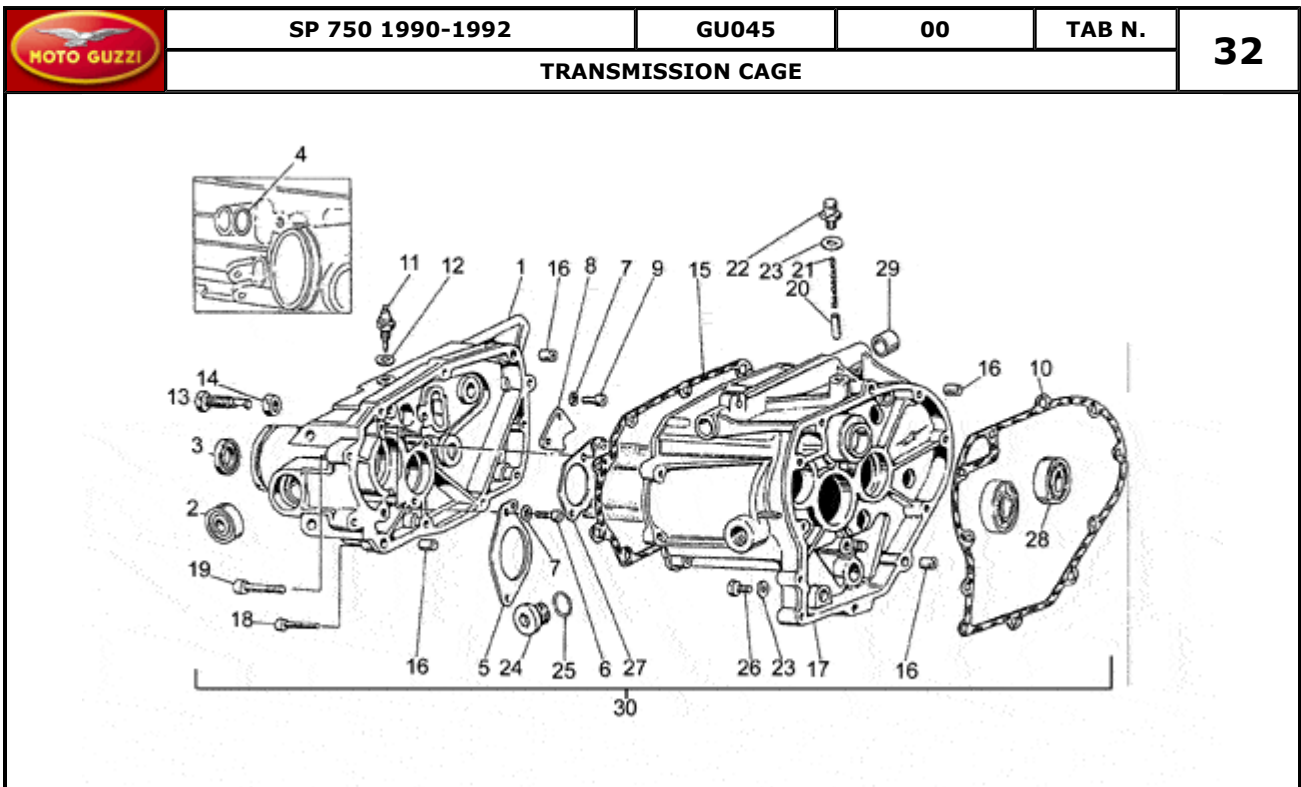

Pos.	Description	Year	I_M	Country	Version	Code	Q.ty	P.Cod.
1	Box cover, grey	-	-	-	-	GU19200861	1	
2	Bearing 15x35x11	-	-	-	-	GU92204215	2	
3	Gasket ring 28x40x7	-	-	-	-	GU90402841	1	
4	O-ring 13,95x2,92	-	-	-	-	GU90706140	1	
5	Plate	-	-	-	-	GU23213870	1	
6	Screw	-	-	-	-	GU98622314	4	
7	Washer 6,4x10x0,7	-	-	-	-	GU14217901	6	
8	Plate	-	-	-	-	GU19235800	1	
9	Screw	-	-	-	-	GU98622314	2	
10	Gasket	-	-	-	-	GU23200370	1	
11	Sensor	-	-	-	-	GU19207220	1	
12	Gasket 8,25x15x1	-	-	-	-	GU12154200	1	
13	Screw M12x1,25	-	-	-	-	GU19237800	1	
14	Low nut M12x1,25	-	-	-	-	GU92602512	1	
15	Gasket	-	-	-	-	GU19201120	1	
16	Bush 6,6x9x13	-	-	-	-	GU19002020	4	
17	Gearbox, grey	-	-	-	-	GU31200280	1	
18	Screw M6X30	-	-	-	-	GU98620330	7	
19	Screw M8X35	-	-	-	-	GU98620435	4	
20	Pawl	-	-	-	-	GU55234700	1	
21	Lever return spring	-	-	-	-	GU94321067	1	
22	Breather plug	-	-	-	-	GU19206501	1	
23	Gasket	-	-	-	-	GU10528900	2	
24	Oil plug	-	-	-	-	GU19351200	1	
25	O-ring 20,24X2,62	-	-	-	-	GU90706203	1	
26	Oil unload plug M10X1	-	-	-	-	GU31003766	1	
27	Oil bulhead	-	-	-	-	GU19208220	1	
28	Ball bearing 20x42x12	-	-	-	-	GU92201120	1	
29	Bush 10,25x15,7x8	-	-	-	-	GU19202320	2	
30	Transmission assy and housing	-	-	-	-	GU27991560	1