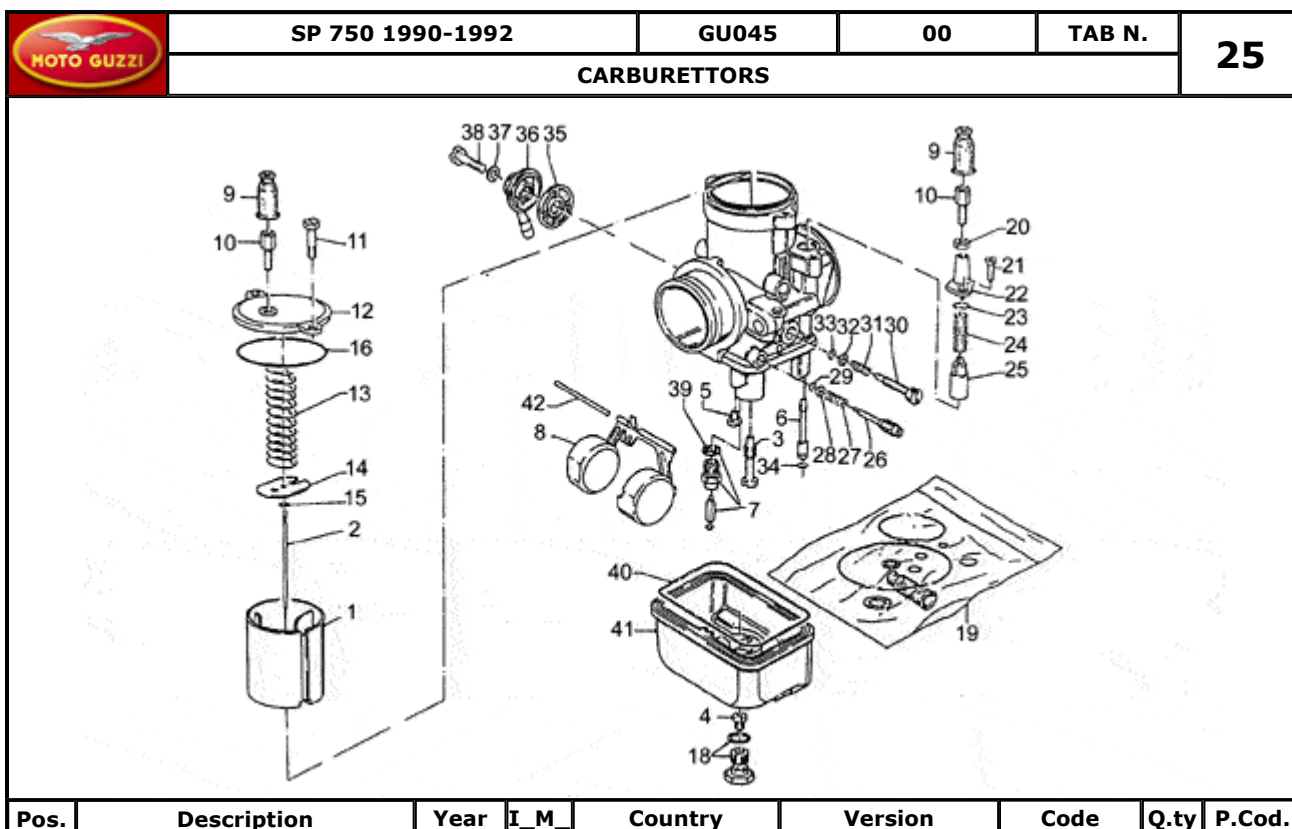

Pos.	Description	Year	I_M	Country	Version	Code	Q.ty	P.Cod.
1	Gas valve 45	-	-	-	-	GU23934870	2	
2	Conical pin 8	-	-	-	-	GU19934960	2	
3	Needle valve 266t	-	-	-	-	GU31935515	2	
4	Main jet 100	-	-	-	-	GU27935775	2	
5	Idle jet 38	-	-	-	-	GU27935960	2	
6	Starter jet 60	-	-	-	-	GU19936000	2	
7	Needle valve	-	-	-	-	GU19934600	2	
8	Float gr.9,5	-	-	-	-	GU27934315	2	
9	Throttle cable cap	-	-	-	-	0000000	4	
10	Wire tensioner screw	-	-	-	-	GU12937200	4	
11	Screw	-	-	-	-	GU14934650	2	
12	Cover	-	-	-	-	GU19935080	2	
13	Gas valve return spring	-	-	-	-	GU19937180	2	
14	Plate	-	-	-	-	GU19938580	2	
15	Conical pin clip	-	-	-	-	GU65933600	2	
16	Gasket	-	-	-	-	0000000	2	
18	Float chamber fix.plug	-	-	-	-	GU27933720	2	
19	Gaskets set	-	-	-	-	GU19939980	1	
20	Nut	-	-	-	-	GU49938800	4	
21	Screw	-	-	-	-	GU13937900	2	
22	Starter device cover	-	-	-	-	GU17937450	2	
23	Gasket	-	-	-	-	0000000	2	
24	Valve spring	-	-	-	-	GU39937600	2	
25	Starter valve	-	-	-	-	GU13937800	2	
26	Adj.min.eng.speed screw	-	-	-	-	GU13936200	2	
27	Spring	-	-	-	-	GU13936300	2	
28	Flat washer	-	-	-	-	GU65933700	2	
29	Gasket	-	-	-	-	0000000	2	
30	Gas valve adjuster screw	-	-	-	-	GU13936600	2	
31	Spring	-	-	-	-	GU13936700	2	
32	Flat washer	-	-	-	-	GU14931650	2	
33	Gasket	-	-	-	-	0000000	2	
34	Starter jet gasket	-	-	-	-	0000000	2