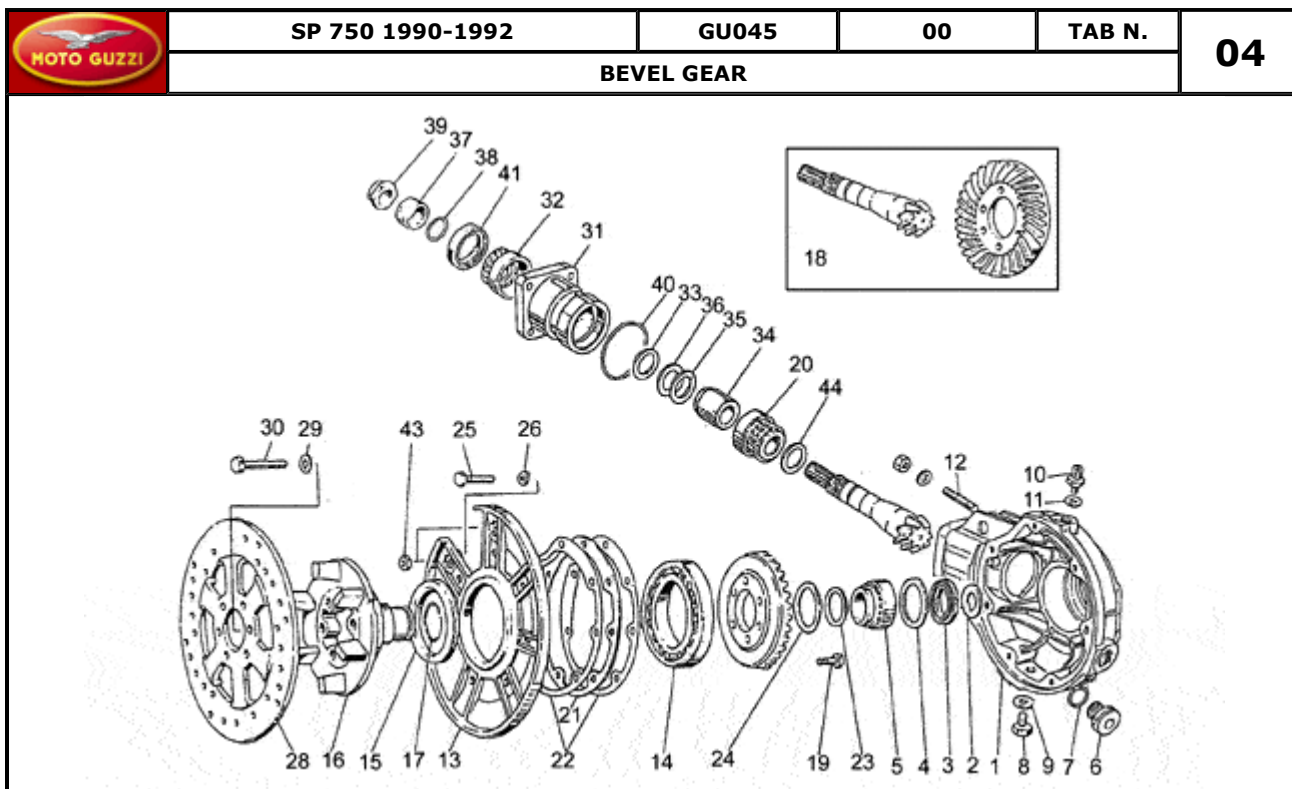

Pos.	Description	Year	I_M	Country	Version	Code	Q.ty	P.Cod.
1	Transmission housinggrey	-	-	-	-	GU31350380	1	
2	Clearance washer	-	-	-	-	GU19351900	1	
3	Gasket ring 35x47x7	-	-	-	-	GU90403547	1	
4	Clearance washer	-	-	-	-	GU19351100	1	
5	Roller bearing 35x50x17	-	-	-	-	GU92252235	1	
6	Oil plug	-	-	-	-	GU19351200	1	
7	O-ring 20,24X2,62	-	-	-	-	GU90706203	1	
8	Oil unload plug M10X1	-	-	-	-	GU31003766	1	
9	Gasket	-	-	-	-	GU10528900	1	
10	Breather plug	-	-	-	-	GU19206501	1	
11	Gasket	-	-	-	-	GU10528900	1	
12	Stud bolt	-	-	-	-	GU96508055	4	
13	Cover	-	-	-	-	GU19350421	1	
14	Ball bearing 70x110x13	-	-	-	-	GU92201070	1	
15	Gasket ring 75x90x8	-	-	-	-	GU90407590	1	
16	Pin	-	-	-	-	GU19351401	1	
17	Stop ring	-	-	-	-	GU90353030	1	
18	Bevel gear Z=8/31	-	-	-	-	GU19354621	1	
19	Screw	-	-	-	-	GU19356320	6	
20	Tap.roller bearing	-	-	-	-	GU92249223	1	
21	Spacer 0,8 mm	-	-	-	-	GU19355400	1	
	Spacer 0,9 mm	-	-	-	-	GU19355402	1	
	Spacer 1 mm	-	-	-	-	GU19355404	1	
	Spacer 1,1 mm	-	-	-	-	GU19355406	1	
	Spacer 1,2 mm	-	-	-	-	GU19355408	1	
	Spacer 1,3 mm	-	-	-	-	GU19355410	1	
	Spacer 1,5 mm	-	-	-	-	GU19355412	1	
	Spacer 1,6 mm	-	-	-	-	GU19355413	1	
	Spacer 1,4 mm	-	-	-	-	GU19355411	1	
22	Gasket	-	-	-	-	GU19350700	2	
23	Thrust washer	-	-	-	-	GU19352300	1	
24	Thrust washer	-	-	-	-	GU19353500	1	
25	Screw M8X25	-	-	-	-	GU19357660	7