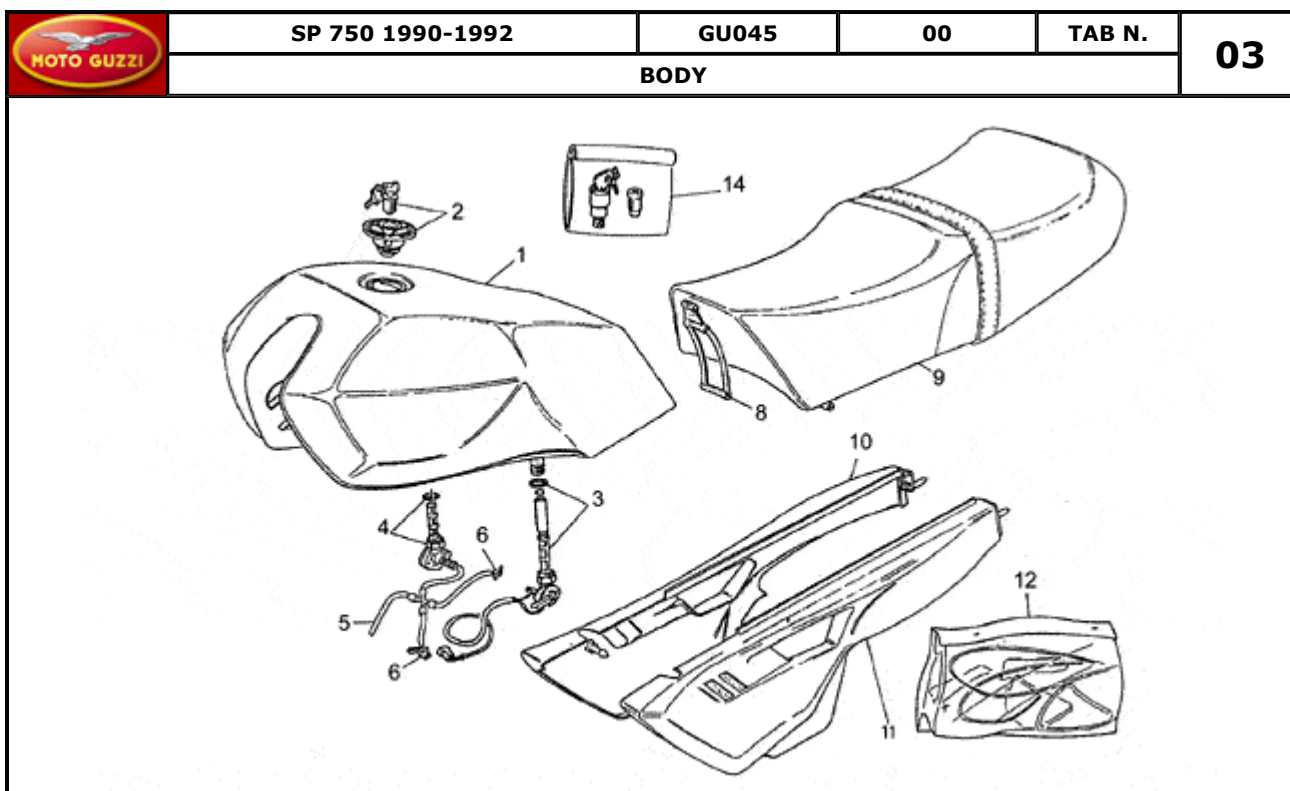

Pos.	Description	Year	I_M	Country	Version	Code	Q.ty	P.Cod.
1	Fuel tank	-	-	-	-	g.c	GU31100240	1
	Fuel tank	-	-	-	-	v.p	GU31100241	1
	Fuel tank	-	-	-	-	gr	GU231002301	1
2	Tank cap	-	-	-	-	-	GU62103920	1
3	LH fuel cock	-	-	-	-	-	GU23105370	1
4	RH fuel cock	-	-	-	-	-	GU23105470	1
5	Fuel pipe	-	-	-	-	-	GU29106500	1
6	Hose clamp	-	-	-	-	-	GU28108410	4
8	Tie rod	-	-	-	-	-	GU19102750	1
9	Saddle	-	-	-	-	-	GU27460586	1
10	RH side panel	-	-	-	-	gr	GU275703861	1
	RH side panel	-	-	-	-	g.c	GU31570340	1
	RH side panel	-	-	-	-	v.p	GU31570341	1
11	LH side panel	-	-	-	-	gr	GU275704861	1
	LH side panel	-	-	-	-	g.c	GU31570440	1
	LH side panel	-	-	-	-	v.p	GU31570441	1
12	Decal set	-	-	-	-	-	GU31923340	1
14	Lock hardware kit	-	-	-	-	-	GU27736887	1