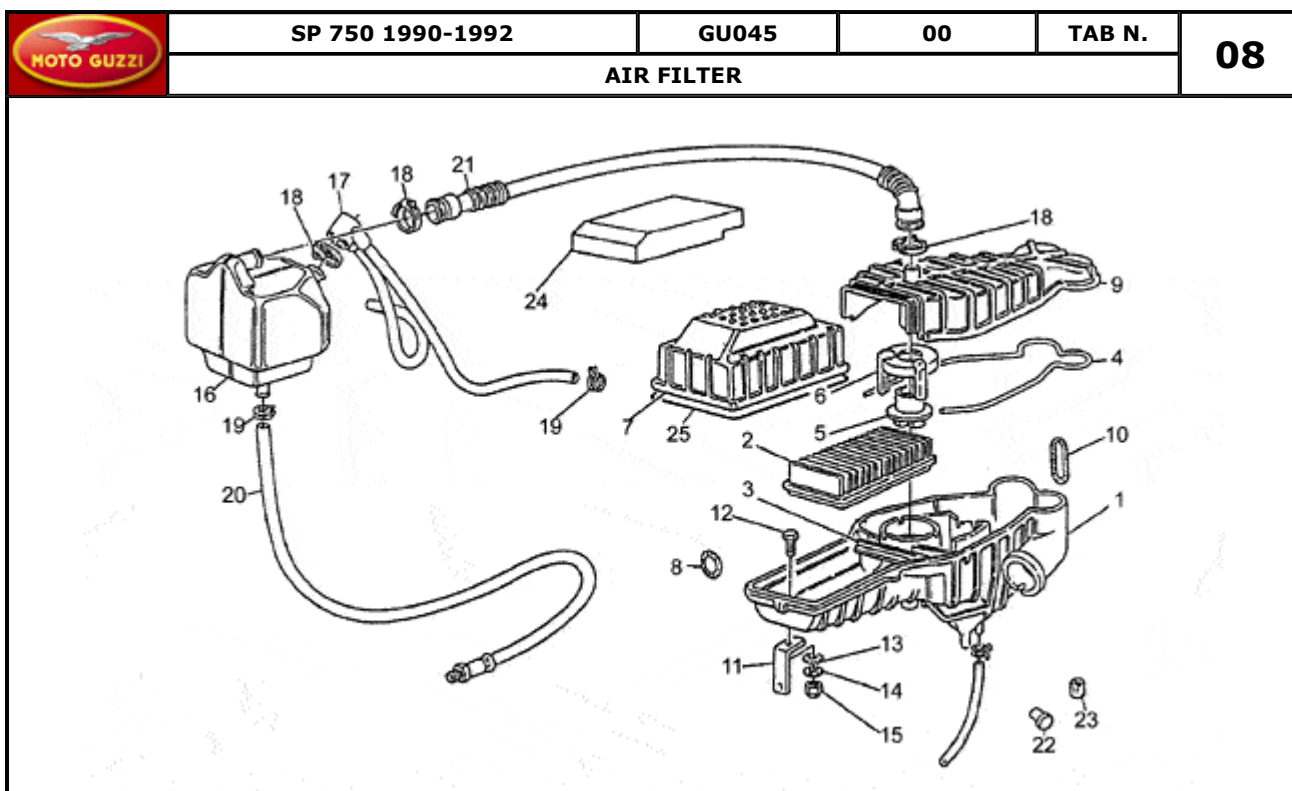

Pos.	Description	Year	I_M	Country	Version	Code	Q.ty	P.Cod.
1	Lower side filter case	-	-	-	-	GU19114060	1	
2	Air filter	-	-	-	-	GU28113650	1	
3	Bracket	-	-	-	-	GU19112960	1	
4	Gasket	-	-	-	-	GU19113960	1	
5	Protection	-	-	-	-	GU19111060	1	
6	Cover	-	-	-	-	GU19111160	1	
7	Filter cover	-	-	-	-	GU19113760	1	
8	Short spring	-	-	-	-	GU31110715	3	
9	Upper side filter case	-	-	-	-	GU19113460	1	
10	Lenght spring	-	-	-	-	GU31110815	1	
11	Square	-	-	-	-	GU27114160	1	
12	Screw	-	-	-	-	GU98054214	1	
13	Notched washer	-	-	-	-	GU95021105	1	
14	Washer	-	-	-	-	GU95000205	1	
15	Nut	-	-	-	-	GU92630105	1	
16	Housing	-	-	-	-	GU27153460	1	
17	Breather	-	-	-	-	GU23159670	1	
18	Hose clamp	-	-	-	-	GU93305018	3	
19	Hose clamp	-	-	-	-	GU61108400	3	
20	Breather	-	-	-	-	GU27159360	1	
21	Pipe	-	-	-	-	GU27157420	1	
22	Lockup rubber	-	-	-	-	GU19433000	1	
23	Rubber spacer	-	-	-	-	GU14423800	1	
24	Guard	-	-	-	-	GU27111271	1	
25	Gasket	-	-	-	-	GU27113985	1