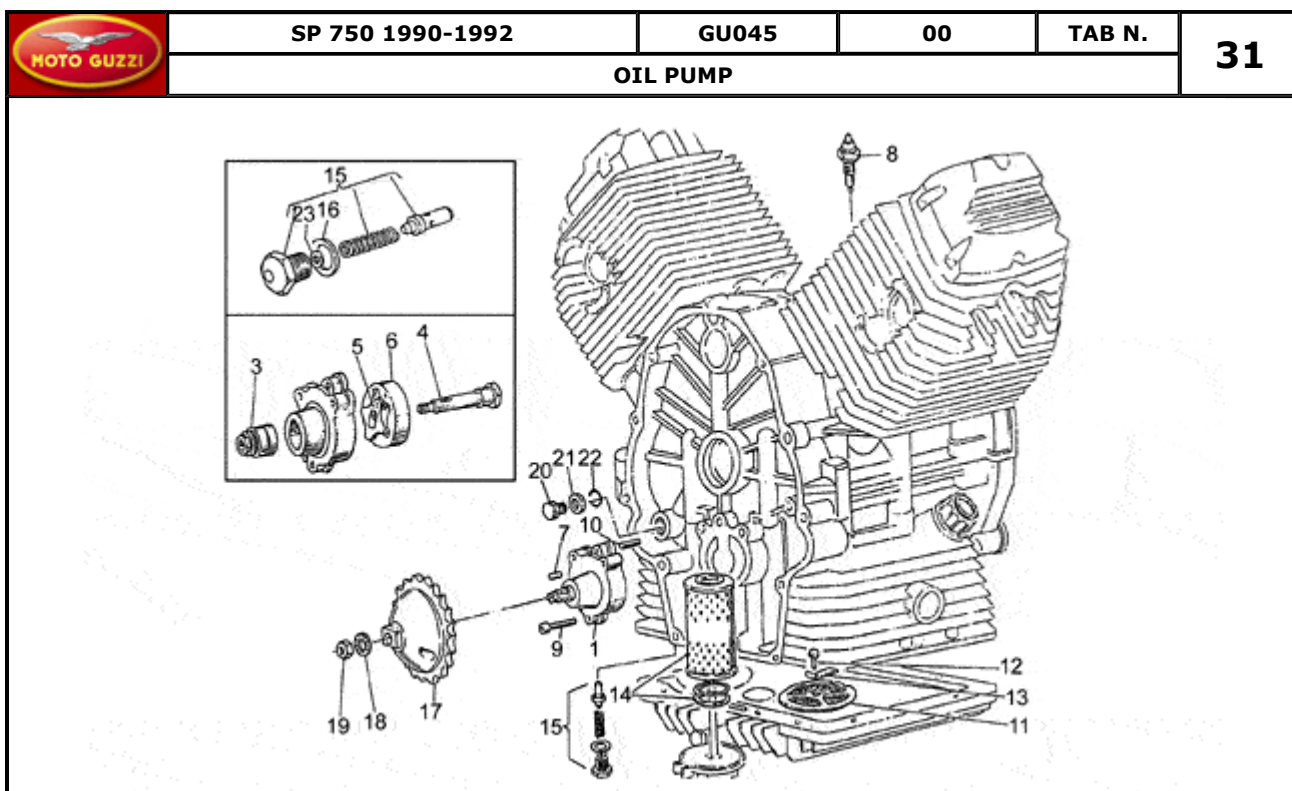

Pos.	Description	Year	I_M	Country	Version	Code	Q.ty	P.Cod.
1	Oil pump	-	-	-	-	GU19146420	1	
3	Roller bearing 10x22x20	-	-	-	-	GU92252210	1	
4	Oil pump shaft assy.	-	-	-	-	GU19147820	1	
5	Inner rotor	-	-	-	-	GU19148420	1	
6	Outer rotor	-	-	-	-	GU19148620	1	
7	Guide roller	-	-	-	-	GU92296726	1	
8	Pressure sensor	-	-	-	02201N	GU31999581	1	
9	Screw M6X35	-	-	-	-	GU98620335	3	
10	Pin	-	-	-	-	GU19018920	2	
11	Oil filter	-	-	-	-	GU19152200	1	
12	Screw	-	-	-	-	GU98054314	1	
13	Plate	-	-	-	-	GU95187006	1	
14	Oil filter	-	-	-	-	GU27153085	1	
15	Oil pressure valve	-	-	-	-	GU31158250	1	
16	Washer 18,25x24x1	-	-	-	-	GU18144350	3	
17	Oil pump gear	-	-	-	-	GU19147721	1	
18	Washer 10,5x16x1	-	-	-	-	GU19149800	1	
19	Nut M10x1,25	-	-	-	-	GU92602510	1	
20	Plug	-	-	-	-	GU31016050	1	
21	Gasket 14,25	-	-	-	-	GU18161150	1	
22	O-ring	-	-	-	-	GU90706111	1	
23	Washer 6,15x11x0,8	-	-	-	-	GU95004206	1