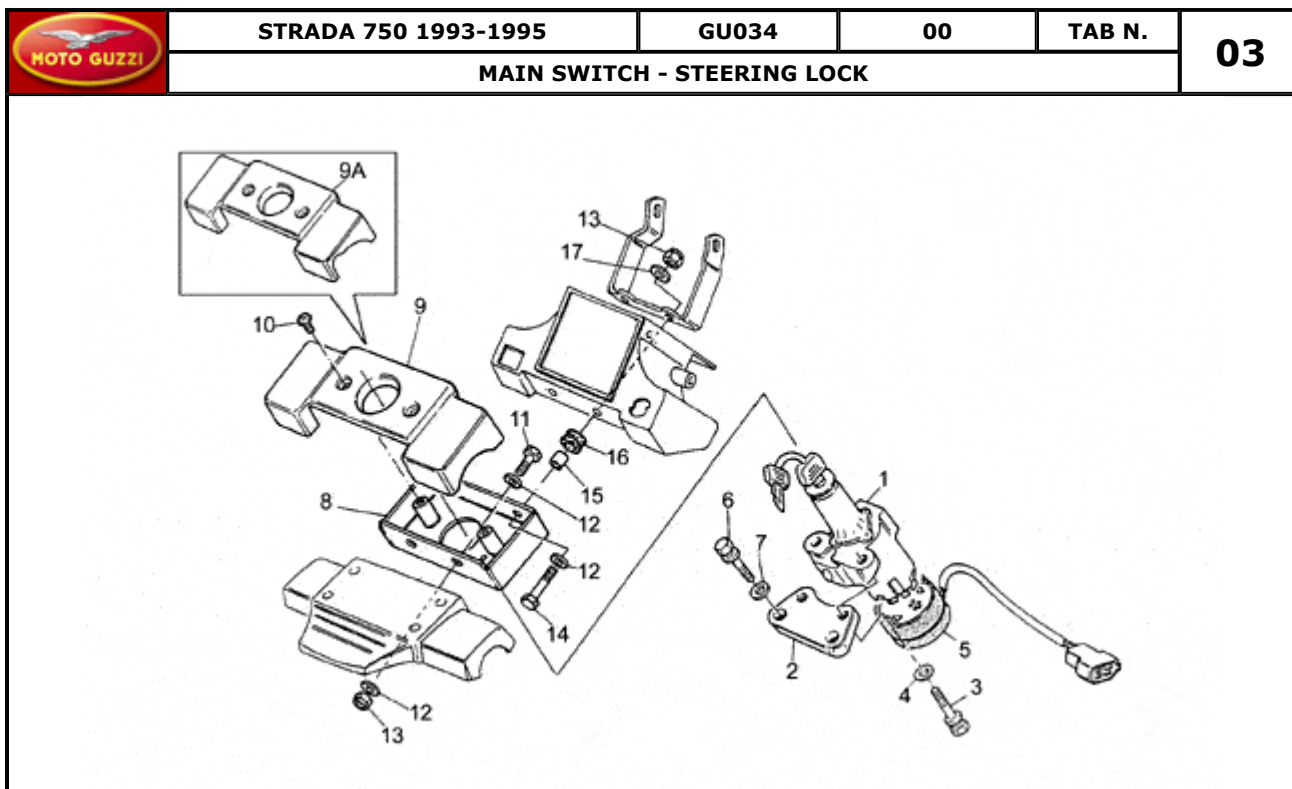

Pos.	Description	Year	I_M	Country	Version	Code	Q.ty	P.Cod.
1	Main switch - steering lock	-	-	-	-	GU30782511	1	
2	Commutator support	-	-	-	-	GU19782315	1	
3	Shear rivet	-	-	-	-	GU97260425	2	
4	Washer	-	-	-	-	GU95004208	2	
5	Commutator wiring	-	-	-	-	GU29731460	1	
6	Shear rivet	-	-	-	-	GU97260420	2	
7	Washer	-	-	-	-	GU95000208	2	
8	Plate	-	-	-	-	GU30766580	1	
9	Cover	-	-	-	MN2	GU31766690	1	
	Cover	-	-	-	MN1	GU30766680	1	
10	Screw	-	-	-	-	GU98230610	2	
11	Screw	-	-	-	-	GU98054314	2	
12	Washer	-	-	-	-	GU95000206	4	
13	Nut M6x1	-	-	-	-	GU92630206	4	
14	Screw	-	-	-	-	GU98054325	2	
15	Spacer 6,2x8x13,5	-	-	-	-	GU91180617	2	
16	Rubber spacer 8x18	-	-	-	-	GU91551167	2	
17	Washer 6,5X17X1.5	-	-	-	-	GU95100139	2