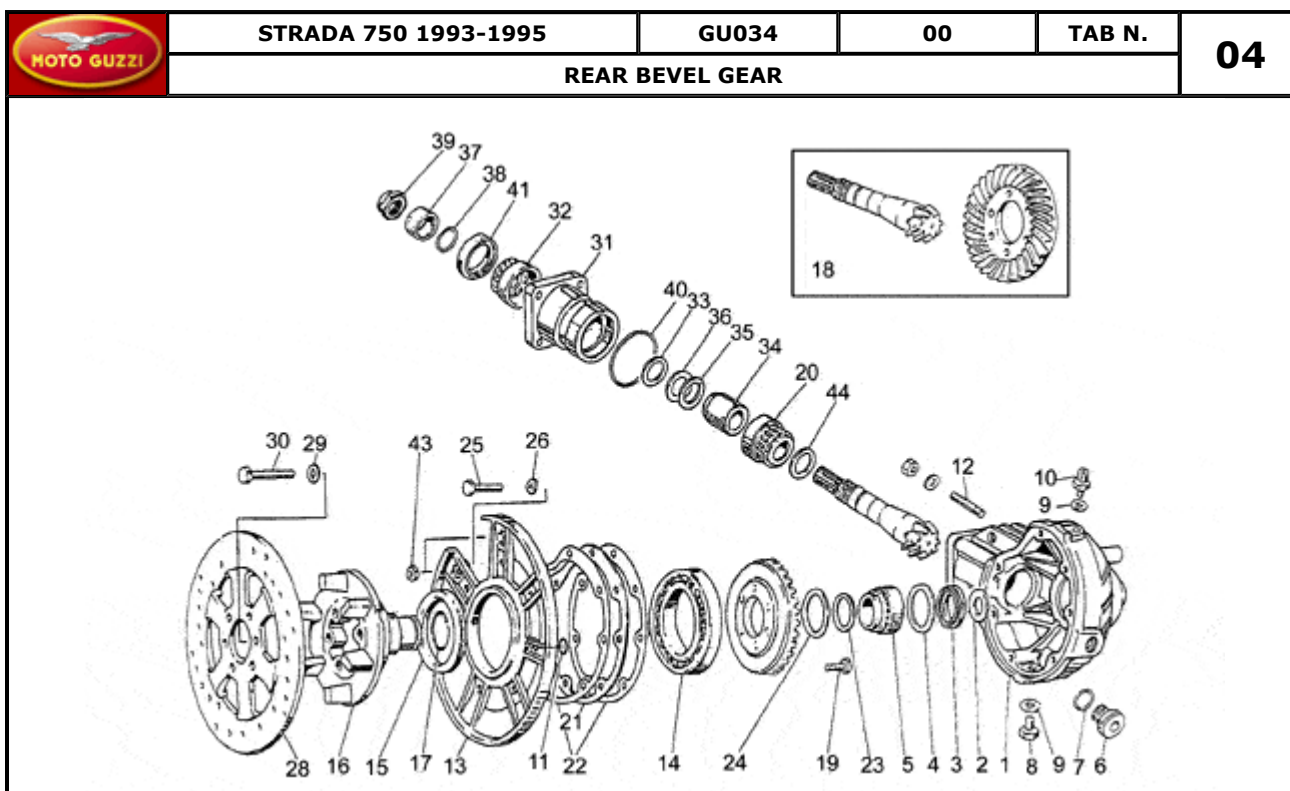

Pos.	Description	Year	I_M	Country	Version	Code	Q.ty	P.Cod.
1	Transmission housinggrey	-	-	-	30295C	-	GU31350380	1
2	Clearance washer	-	-	-	-	-	GU19351900	1
3	Gasket ring 35x47x7	-	-	-	-	-	GU90403547	1
4	Clearance washer	-	-	-	-	-	GU19351100	1
5	Roller bearing 35x50x17	-	-	-	-	-	GU92252235	1
6	Oil plug	-	-	-	-	-	GU12022600	1
7	O-ring 20,24X2,62	-	-	-	-	-	GU90706203	1
8	Oil unload plug M10X1	-	-	-	-	-	GU31003766	1
9	Gasket	-	-	-	-	-	GU10528900	2
10	Breather plug	-	-	-	-	-	GU19206501	1
11	O-ring	-	-	-	-	-	GU90706076	2
12	Stud bolt	-	-	-	-	-	GU96508055	4
13	Cover	-	-	-	-	-	GU19350421	1
14	Ball bearing 70x110x13	-	-	-	-	-	GU92201070	1
15	Gasket ring 75x90x8	-	-	-	-	-	GU90407590	1
16	Pin	-	-	-	-	-	GU19351401	1
17	Stop ring	-	-	-	-	-	GU90353030	1
18	Bevel gear Z=8/31	-	-	-	-	-	GU20354621	1
19	Screw	-	-	-	-	-	GU19356320	6
20	Tap.roller bearing	-	-	-	-	-	GU92249223	1
21	Spacer 1,2 mm	-	-	-	-	-	GU19355408	1
	Spacer 1,6 mm	-	-	-	-	-	GU19355413	1
	Spacer 1,5 mm	-	-	-	-	-	GU19355412	1
	Spacer 1,3 mm	-	-	-	-	-	GU19355410	1
	Spacer 1,1 mm	-	-	-	-	-	GU19355406	1
	Spacer 1 mm	-	-	-	-	-	GU19355404	1
	Spacer 0,9 mm	-	-	-	-	-	GU19355402	1
	Spacer 0,8 mm	-	-	-	-	-	GU19355400	1
	Spacer 1,4 mm	-	-	-	-	-	GU19355411	1
22	Gasket	-	-	-	-	-	GU19350700	2
23	Thrust washer	-	-	-	-	-	GU19352300	1
24	Thrust washer	-	-	-	-	-	GU19353500	1
25	Screw M8X25	-	-	-	-	-	GU19357660	7