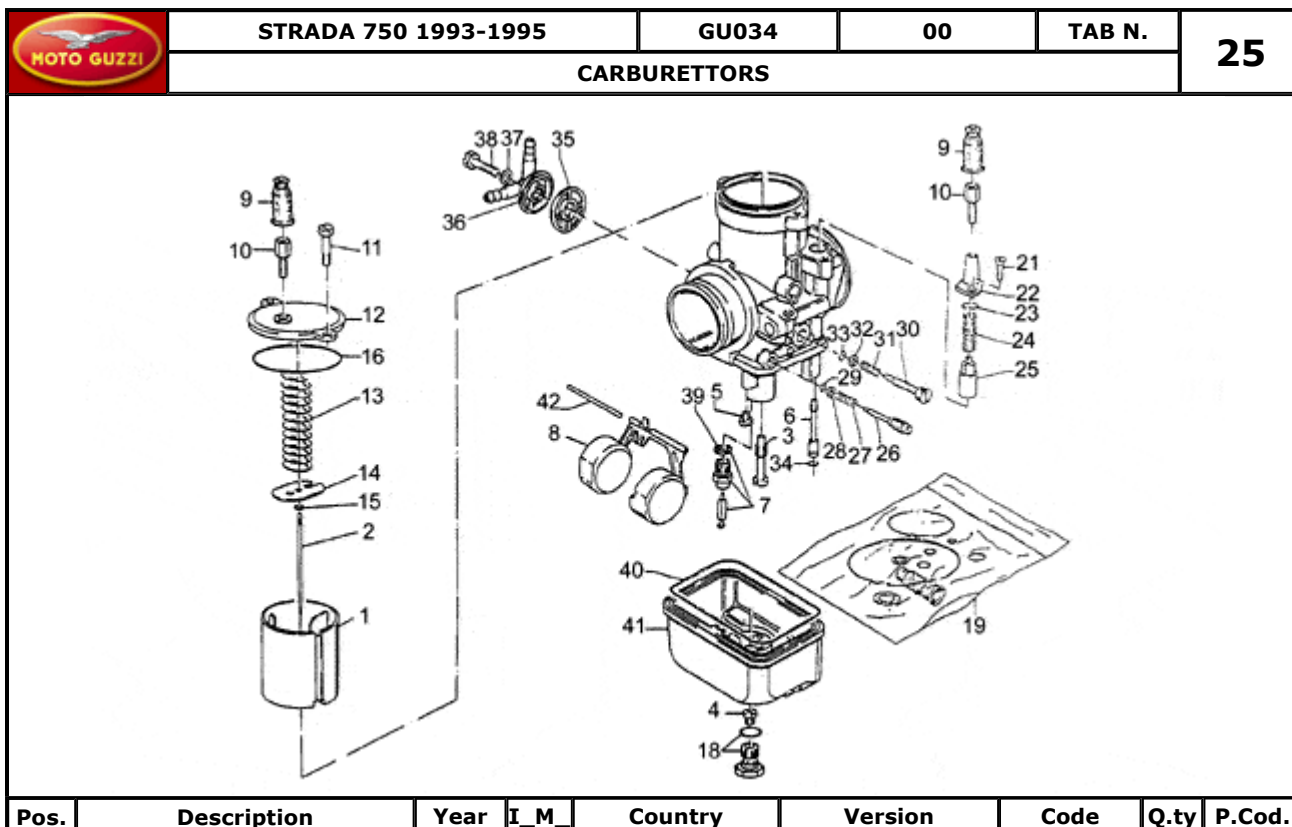

Pos.	Description	Year	I_M_	Country	Version	Code	Q.ty	P.Cod.
1	Gas valve 40	-	-	-	-	GU19934860	2	
2	Conical pin 8	-	-	-	-	GU19934960	2	
3	Needle valve 266t	-	-	-	-	GU31935515	2	
4	Main jet 100	-	-	-	-	GU27935775	2	
5	Idle jet 38	-	-	-	-	GU27935960	2	
6	Starter jet 60	-	-	-	-	GU19936000	2	
7	Needle valve	-	-	-	-	GU19934600	2	
8	Float gr.9,5	-	-	-	-	GU27934315	2	
9	Throttle cable cap	-	-	-	FS	000000	4	
10	Wire tensioner screw	-	-	-	-	GU12937200	4	
11	Screw	-	-	-	-	GU14934650	2	
12	Cover	-	-	-	-	GU19935080	2	
13	Gas valve return spring	-	-	-	-	GU19937180	2	
14	Plate	-	-	-	-	GU19938580	2	
15	Conical pin clip	-	-	-	-	GU65933600	2	
16	Gasket	-	-	-	FS	000000	2	
18	Float chamber fix.plug	-	-	-	-	GU27933720	2	
19	Gaskets set	-	-	-	-	GU19939980	1	
21	Screw	-	-	-	-	GU13937900	2	
22	Starter device cover	-	-	-	-	GU17937450	2	
23	Gasket	-	-	-	FS	000000	2	
24	Valve spring	-	-	-	-	GU39937600	2	
25	Starter valve	-	-	-	-	GU13937800	2	
26	Adj.min.eng.speed screw	-	-	-	-	GU13936200	2	
27	Spring	-	-	-	-	GU13936300	2	
28	Flat washer	-	-	-	FS	GU65933700	2	
29	Gasket	-	-	-	FS	000000	2	
30	Gas valve adjuster screw	-	-	-	-	GU13936600	2	
31	Spring	-	-	-	-	GU13936700	2	
32	Flat washer	-	-	-	-	GU14931650	2	
33	Gasket	-	-	-	FS	000000	2	
34	Gasket	-	-	-	FS	000000	2	
35	Fuel filter	-	-	-	-	GU43934000	2