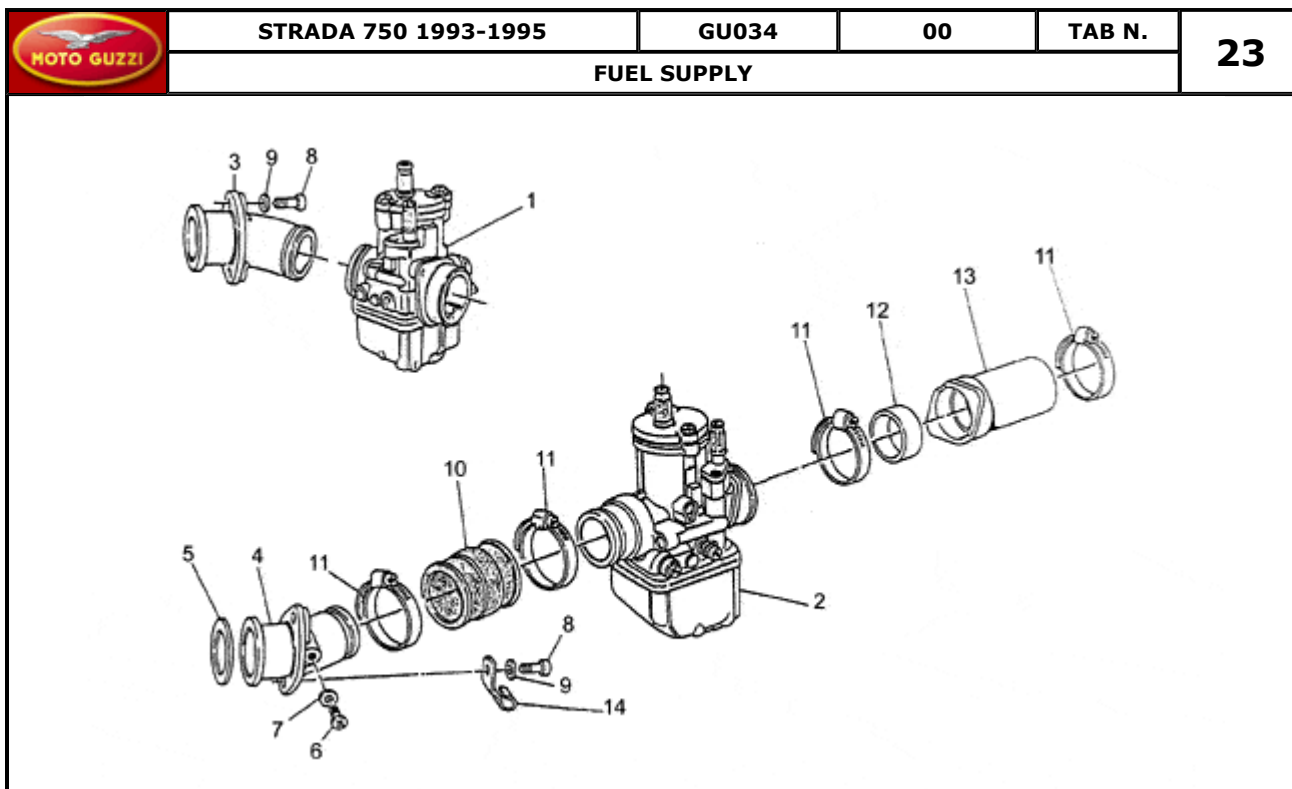

Pos.	Description	Year	I_M	Country	Version	Code	Q.ty	P.Cod.
1	Carburettor RH PHBH 30	-	-	-	-	GU31112615	1	
2	Carburettor LH PHBH 30	-	-	-	-	GU31112616	1	
3	RH intake manifold	-	-	-	M	GU27115060	1	
	RH intake manifold	-	-	-	30295C-D	GU20115020	1	
4	LH intake manifold	-	-	-	M	GU27115061	1	
	LH intake manifold	-	-	-	30295C-D	GU20115021	1	
5	Gasket	-	-	-	-	GU19115580	2	
6	Screw	-	-	-	-	GU98310610	2	
7	Washer 6,25x10x1,5	-	-	-	-	GU95100116	2	
8	Hex socket screw M6X25	-	-	-	-	GU98622325	4	
9	Special washer	-	-	-	-	GU61013800	4	
10	Hose	-	-	-	-	GU19114360	2	
11	Hose clamp 32X52X8	-	-	-	-	GU93305032	8	
12	Gasket ring	-	-	-	-	GU19114680	2	
13	Air intake hose	-	-	-	-	GU19114460	2	
14	Hose clamp	-	-	-	-	GU19718000	2