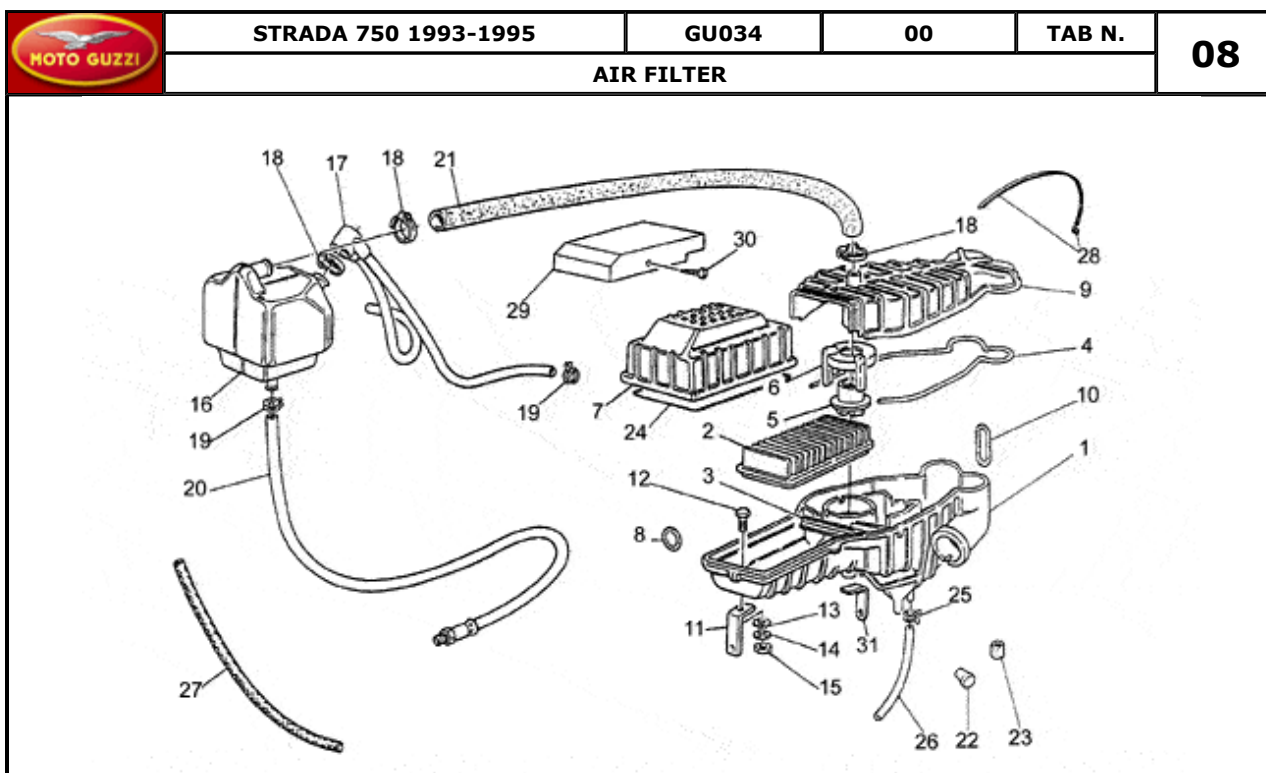

Pos.	Description	Year	I_M	Country	Version	Code	Q.ty	P.Cod.
1	Lower side filter case	-	-	-	-	GU19114060	1	
2	Air filter	-	-	-	-	GU28113650	1	
3	Bracket	-	-	-	-	GU19112960	1	
4	Gasket	-	-	-	-	GU19113960	1	
5	Protection	-	-	-	-	GU19111060	1	
6	Cover	-	-	-	-	GU19111160	1	
7	Filter cover	-	-	-	-	GU19113760	1	
8	Short spring	-	-	-	-	GU31110715	3	
9	Upper side filter case	-	-	-	-	GU19113460	1	
10	Lenght spring	-	-	-	-	GU31110815	3	
11	Square	-	-	-	-	GU27114160	1	
12	Screw	-	-	-	-	GU98054214	1	
13	Notched washer	-	-	-	-	GU95021105	1	
14	Washer	-	-	-	-	GU95000205	1	
15	Nut	-	-	-	-	GU92630105	1	
16	Housing	-	-	-	-	GU27153460	1	
17	Breather	-	-	-	-	GU23159670	1	
18	Hose clamp	-	-	-	-	GU93305018	3	
19	Hose clamp	-	-	-	-	GU61108400	3	
20	Breather	-	-	-	-	GU27159360	1	
21	Pipe	-	-	-	-	GU30157430	1	
22	Lockup rubber	-	-	-	-	GU19433000	1	
23	Rubber spacer	-	-	-	-	GU14423800	1	
24	Gasket	-	-	-	-	GU27113985	1	
25	Hose clamp D9	-	-	-	-	GU61108500	1	
26	Breather pipe	-	-	-	-	GU00823942090	1	
27	Thermal sheath	-	-	-	-	GU00823923140	1	
28	Hose clamp	-	-	-	-	GU27609685	1	
29	Guard	-	-	-	-	GU27111271	1	
30	Self-tap screw	-	-	-	-	GU99200413	2	
31	Square	-	-	-	-	GU31112965	1