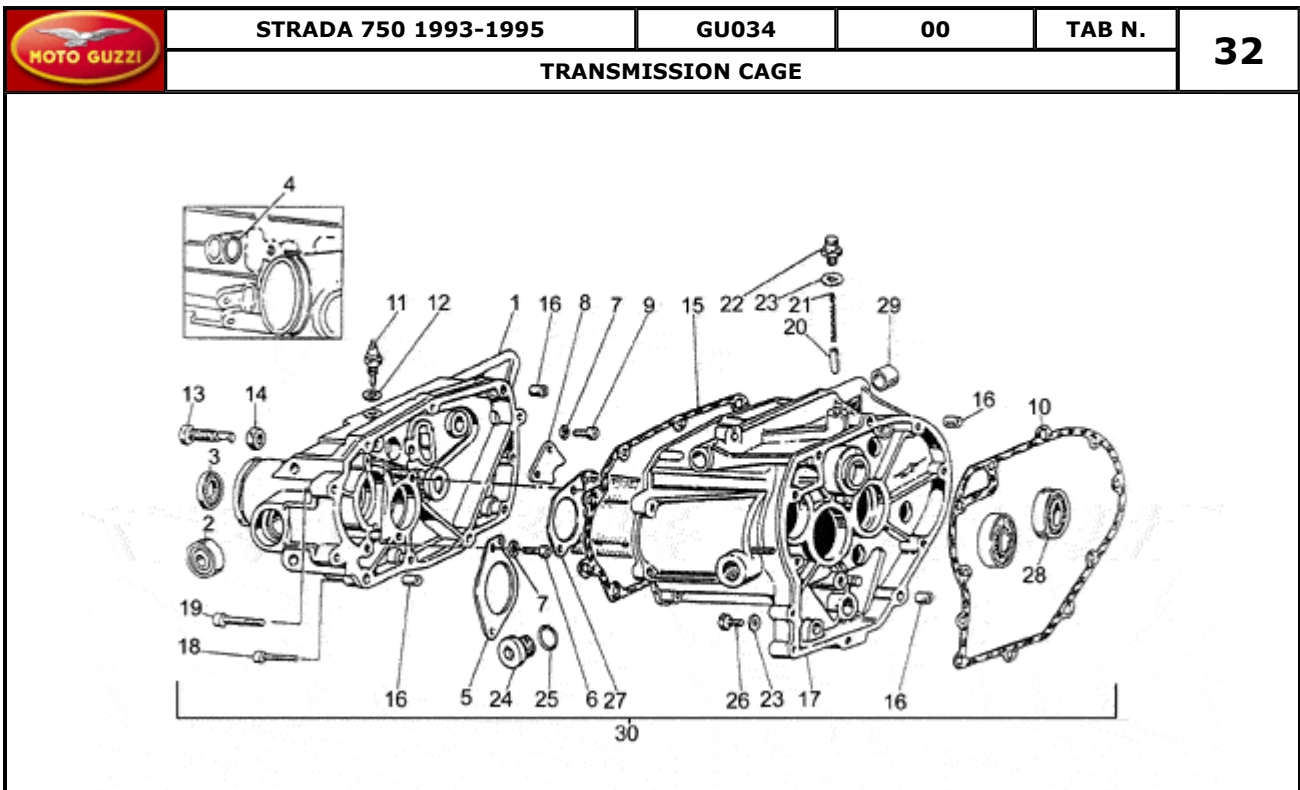

Pos.	Description	Year	I_M	Country	Version	Code	Q.ty	P.Cod.
1	Gearbox cover, grey	-	-	-	30295C	g	GU31200880	1
	Box cover, grey	-	-	-	-	-	GU19200861	1
2	Bearing 15x35x11	-	-	-	-	-	GU92204215	2
3	Gasket ring 28x40x7	-	-	-	-	-	GU90402841	1
4	O-ring 13,95x2,92	-	-	-	-	-	GU90706140	1
5	Plate	-	-	-	-	-	GU23213870	1
6	Screw	-	-	-	-	-	GU98622314	4
7	Washer 6,4x10x0,7	-	-	-	-	-	GU14217901	6
8	Plate	-	-	-	-	-	GU19235800	1
9	Screw	-	-	-	-	-	GU98622314	2
10	Gasket	-	-	-	-	-	GU23200370	1
11	Sensor	-	-	-	-	-	GU19207220	1
12	Gasket 8,25x15x1	-	-	-	-	-	GU12154200	1
13	Screw M12x1,25	-	-	-	-	-	GU19237800	1
14	Low nut M12x1,25	-	-	-	-	-	GU92602512	1
15	Gasket	-	-	-	-	-	GU19201120	1
16	Bush 6,6x9x13	-	-	-	-	-	GU19002020	4
17	Gearbox, grey	-	-	-	30295C	-	GU31200280	1
18	Screw M6X30	-	-	-	-	-	GU98620330	7
19	Screw M8X35	-	-	-	-	-	GU98620435	4
20	Pawl	-	-	-	-	-	GU55234700	1
21	Lever return spring	-	-	-	-	-	GU94321067	1
22	Breather plug	-	-	-	-	-	GU19206501	1
23	Gasket	-	-	-	-	-	GU10528900	2
24	Oil plug	-	-	-	-	-	GU12022600	1
25	O-ring 20,24X2,62	-	-	-	-	-	GU90706203	1
26	Oil plug	-	-	-	-	-	GU31003765	1
27	Oil bulhead	-	-	-	-	-	GU19208220	1
28	Ball bearing 20x42x12	-	-	-	-	-	GU92201120	1
29	Bush 10,25x15,7x8	-	-	-	-	-	GU19202320	2
30	Transmission assy and housing	-	-	-	30295C-D	g	GU27991561	1
	Transmission assy and housing	-	-	-	-	-	GU19991530	1