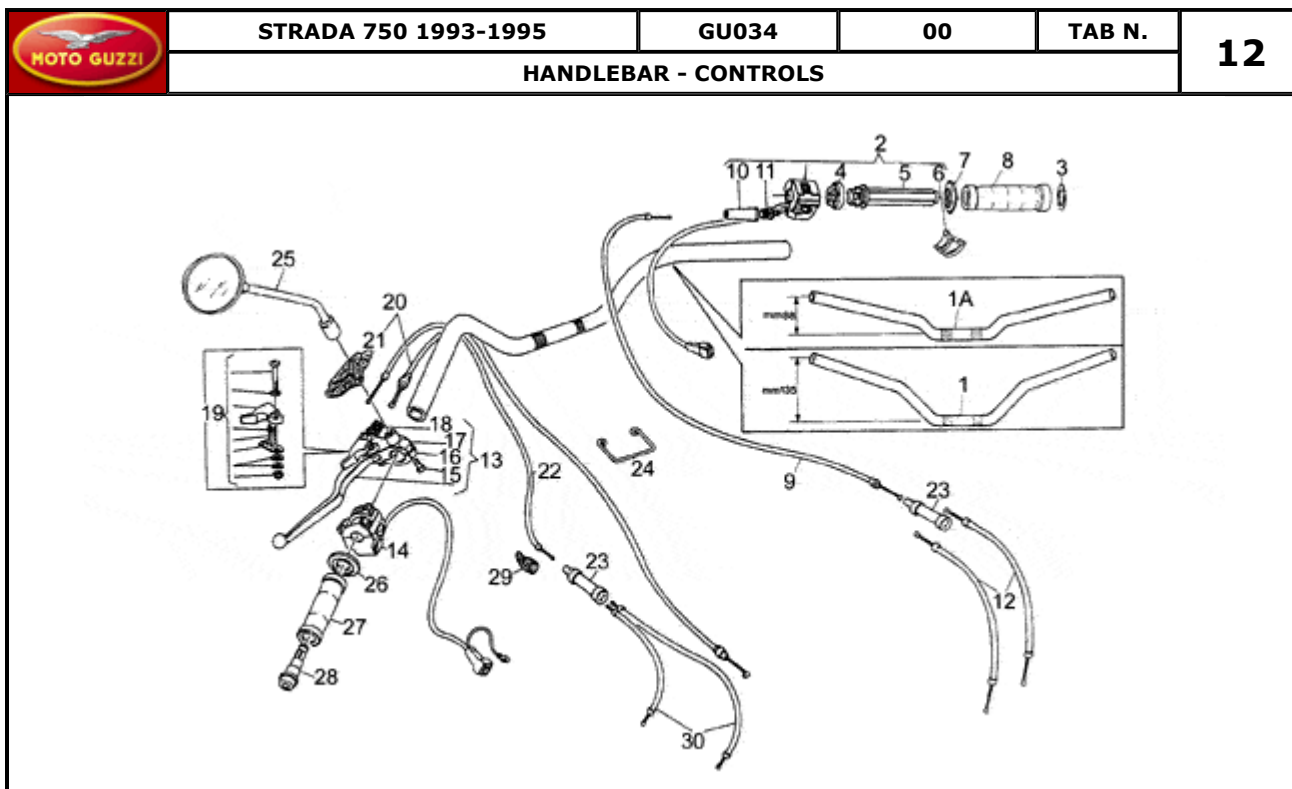

Pos.	Description	Year	I_M	Country	Version	Code	Q.ty	P.Cod.
1	Handlebar	-	-	-	MN2	GU31600390	1	
	Handlebar	-	-	-	MN1	GU30600310	1	
2	Throttle	-	-	-	-	GU27603400	1	
3	Nylon washer	-	-	-	-	GU29606970	1	
4	Steering block	-	-	-	-	GU27604415	1	
5	Mobile body	-	-	-	-	GU27603815	1	
6	Cable guide	-	-	-	-	GU27604515	1	
7	Ring	-	-	-	-	GU27603620	1	
8	RH hand grip	-	-	-	-	GU27603520	1	
9	Gas lever transmission	-	-	-	-	GU27117522	1	
10	Cap	-	-	-	-	GU27117615	1	
11	Adjuster screw	-	-	-	-	GU27603715	1	
12	RH throttle cable	-	-	-	-	GU31117715	2	
13	Clutch lever cpl.	-	-	-	-	GU27605515	1	
14	Clutch lever	-	-	-	-	GU27605715	1	
15	Screw	-	-	-	-	GU27601215	2	
16	U-bolt	-	-	-	-	GU27601015	1	
17	Clutch lever U-bolt	-	-	-	-	GU27601815	1	
18	Register	-	-	-	-	GU27602515	1	
19	Starter lever	-	-	-	-	GU27659415	1	
20	Clutch cable	-	-	-	-	GU27093015	1	
21	Protection	-	-	-	-	GU27663815	1	
22	Choke cable	-	-	-	-	GU27132815	1	
23	Splitter	-	-	-	-	GU30607910	2	
24	Fairlead	-	-	-	-	GU31658330	1	
25	Rearview mirror	-	-	-	-	GU30769880	2	
26	Ring	-	-	-	-	GU27603120	1	
27	LH hand grip	-	-	-	-	GU27603020	1	
28	H.bars anti.v weight	-	-	-	-	GU29602760	1	
29	Cap	-	-	-	-	GU12717600	1	
30	Choke cable	-	-	-	-	GU27133515	2	
31	Throttle	-	-	-	-	GU27738815	1