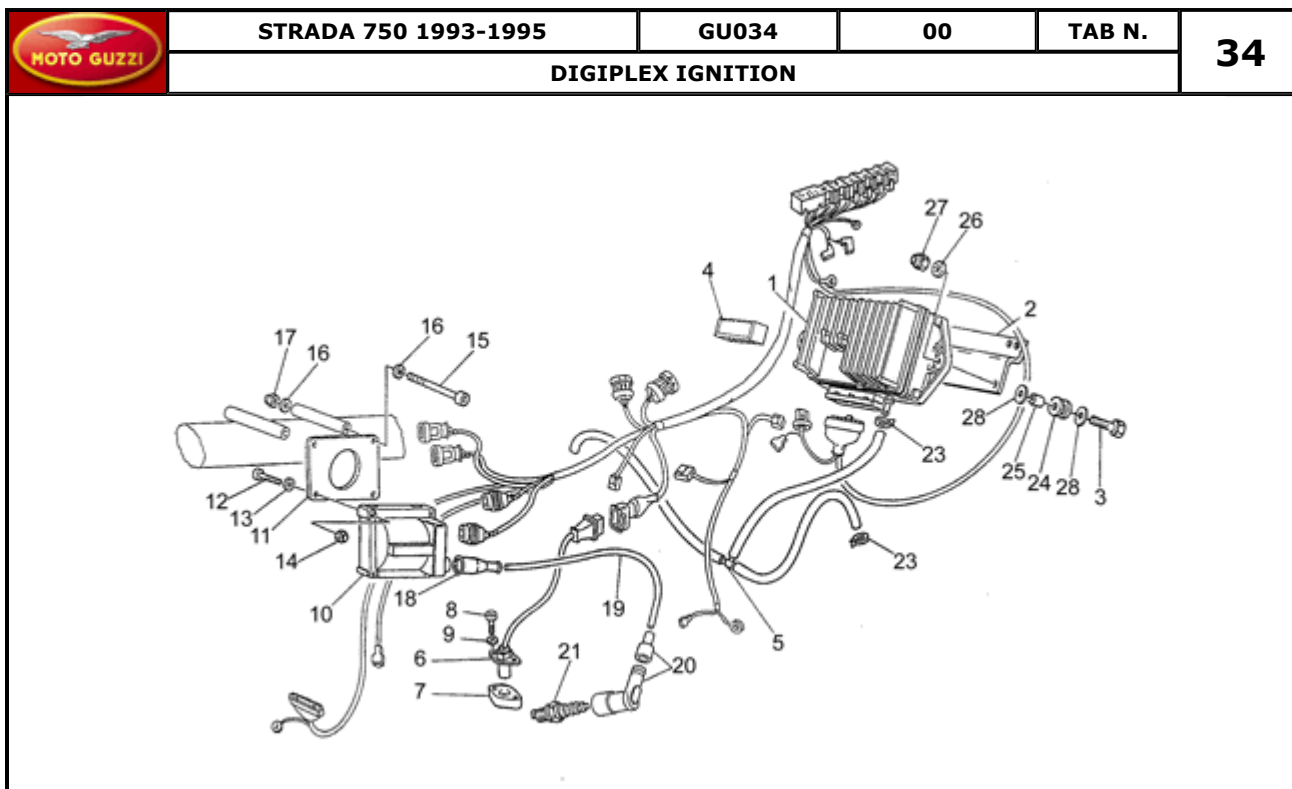

Pos.	Description	Year	I_M	Country	Version	Code	Q.ty	P.Cod.
1	ECU MED 501A	-	-	-	D	-	GU31721465	1
2	Holder	-	-	-	D	-	GU20723820	1
3	Screw	-	-	-	D	-	GU98230622	2
4	Anti-vibration plate	-	-	-	D	-	GU19025300	1
5	Pipe switch.box tosuction lugs	-	-	-	D	-	GU20108120	1
6	Phase/revolution sensor	-	-	-	D	-	GU20721610	1
7	Flange	-	-	-	D	-	GU31722065	1
8	Screw	-	-	-	D	-	GU98620222	2
9	Washer	-	-	-	D	-	GU95004205	2
10	HT coil	-	-	-	D	-	GU30716500	2
11	Coil holder	-	-	-	D	-	GU20716720	2
12	Screw	-	-	-	D	-	GU98610125	4
13	Washer	-	-	-	D	-	GU95004204	4
14	Nut M4x0,7	-	-	-	D	-	GU92630104	4
15	Screw	-	-	-	D	-	GU98620360	2
16	Washer 6,15x11x0,8	-	-	-	D	-	GU95004206	4
17	Nut M6x1	-	-	-	D	-	GU92630106	2
18	Cap	-	-	-	D	-	GU14717600	2
19	HT cable	-	-	-	D	-	GU17718350	2
20	Sparkplug cap NGK	-	-	-	D	-	GU30717410	2
21	Spark plug NGK BR8ES	-	-	-	D	-	GU31717061	2
23	Hose clamp D9	-	-	-	D	-	GU61108500	3
24	Rubber spacer	-	-	-	D	-	GU91551080	2
25	Spacer	-	-	-	D	-	GU91180608	2
26	Washer	-	-	-	D	-	GU95000206	2
27	Nut M6x1	-	-	-	D	-	GU92630206	2
28	Washer 6,4x10x0,7	-	-	-	D	-	GU14217901	4