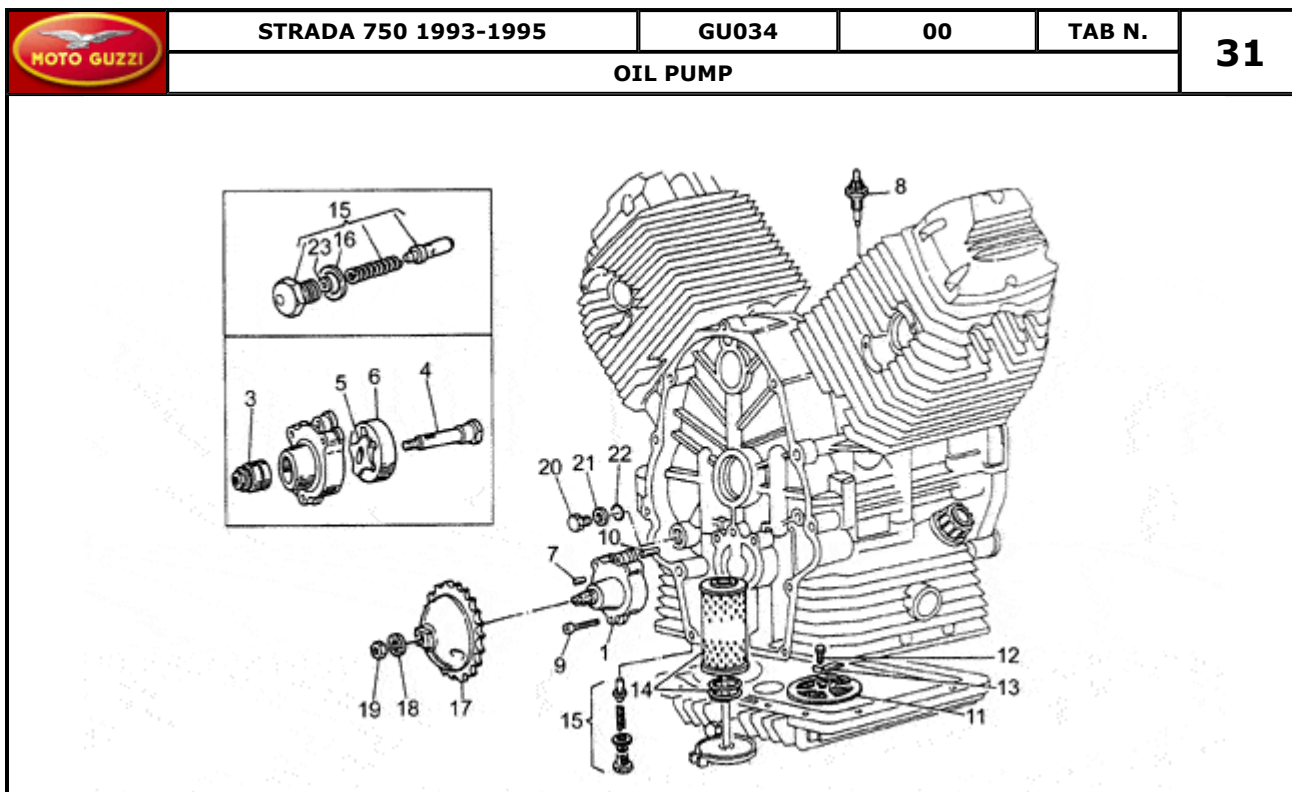

Pos.	Description	Year	I_M_	Country	Version	Code	Q.ty	P.Cod.
1	Oil pump	-	-	-	-	GU19146420	1	
3	Roller bearing 10x22x20	-	-	-	-	GU92252210	1	
4	Oil pump shaft assy.	-	-	-	-	GU19147820	1	
5	Inner rotor	-	-	-	-	GU19148420	1	
6	Outer rotor	-	-	-	-	GU19148620	1	
7	Guide roller	-	-	-	-	GU92296726	1	
8	Pressure sensor	-	-	-	02201N	GU31999581	1	
9	Screw M6X35	-	-	-	-	GU98620335	3	
10	Pin	-	-	-	-	GU19018920	2	
11	Oil filter	-	-	-	-	GU19152200	1	
12	Screw	-	-	-	-	GU98054314	1	
13	Plate	-	-	-	-	GU95187006	1	
14	Oil filter	-	-	-	-	GU27153085	1	
15	Oil pressure valve	-	-	-	-	GU31158250	1	
16	Washer 18,25x24x1	-	-	-	-	GU18144350	3	
17	Oil pump gear	-	-	-	-	GU19147721	1	
18	Washer 10,5x16x1	-	-	-	-	GU19149800	1	
19	Nut M10x1,25	-	-	-	-	GU92602510	1	
20	Plug	-	-	-	-	GU31016050	1	
21	Gasket 14,25	-	-	-	-	GU18161150	1	
22	O-ring	-	-	-	-	GU90706111	1	
23	Washer 6,15x11x0,8	-	-	-	-	GU95004206	1