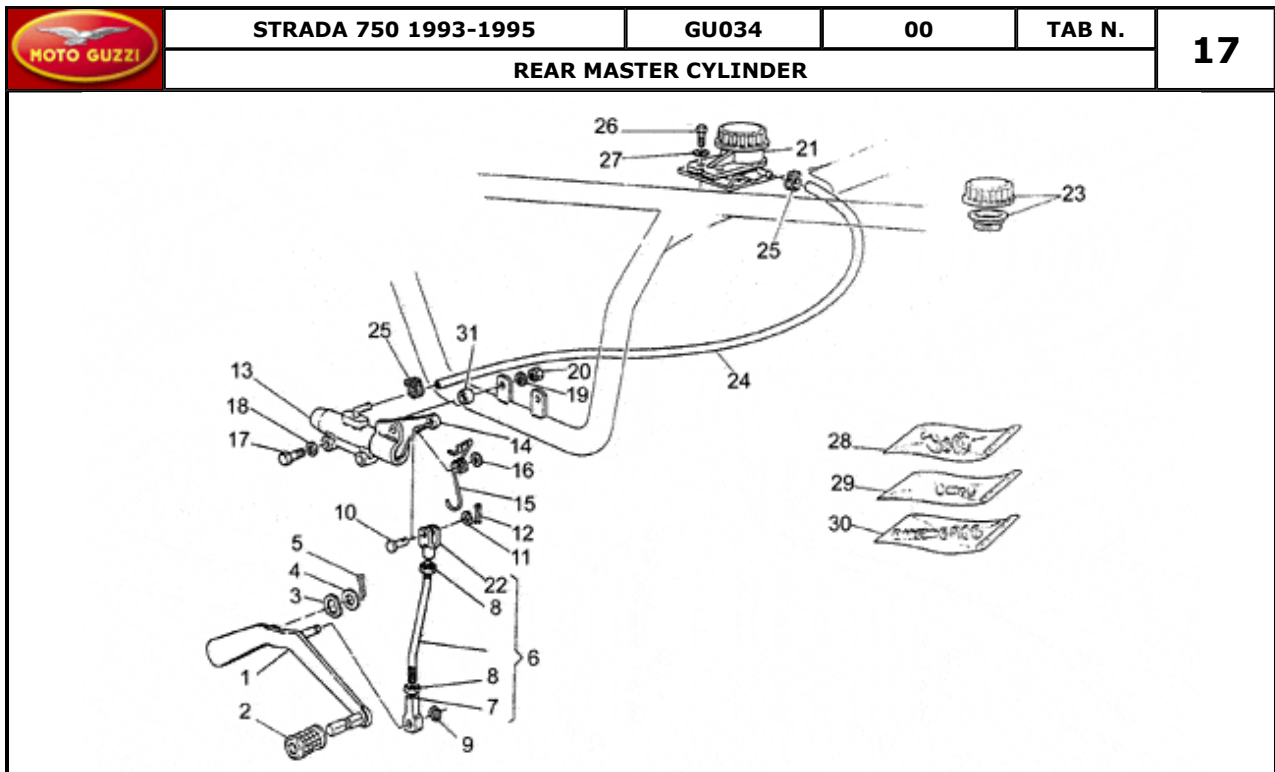

Pos.	Description	Year	I_M_	Country	Version	Code	Q.ty	P.Cod.
1	Rear brake lever	-	-	-	-	GU19677000	1	
2	Rubber spacer	-	-	-	-	GU14251001	1	
3	Spring washer	-	-	-	-	GU95129260	1	
4	Flat washer	-	-	-	-	GU95004215	1	
5	Split pin	-	-	-	-	GU95500227	1	
6	Change gear tie rod compl.	-	-	-	-	GU19675000	1	
7	Block	-	-	-	-	GU18257551	1	
8	Nut	-	-	-	-	GU92690073	2	
9	Circlip	-	-	-	-	GU90271008	1	
10	Pin	-	-	-	-	GU95770265	1	
11	Washer	-	-	-	-	GU95129110	1	
12	Split pin	-	-	-	-	GU95500222	1	
13	Rear master cylinder	-	-	-	-	GU31666990	1	
14	Rear brake lever	-	-	-	-	GU19667500	1	
15	Rear brake lever spring	-	-	-	-	GU19667600	1	
16	Washer 6,15x11x0,8	-	-	-	-	GU95004206	1	
17	Screw	-	-	-	-	GU98054340	2	
18	Washer	-	-	-	-	GU95000206	2	
19	Notched washer	-	-	-	-	GU95021106	2	
20	Nut	-	-	-	-	GU92602206	2	
21	Brake oil tank	-	-	-	-	GU65663500	1	
22	Fork	-	-	-	-	GU31626860	1	
23	Tank cap	-	-	-	-	GU17661052	1	
24	Rear brake hose	-	-	-	-	GU00823950050	1	
25	Hose clamp	-	-	-	-	GU19157800	2	
26	Hex screw M6X16	-	-	-	-	GU98054316	2	
27	Washer	-	-	-	-	GU95000206	2	
28	Pump connection overhaul unit	-	-	-	-	GU19659500	1	
29	Lever overhaul kit	-	-	-	-	GU19659600	1	
30	Pump revision kit	-	-	-	-	GU17659350	1	
31	Spacer	-	-	-	-	GU91180706	2