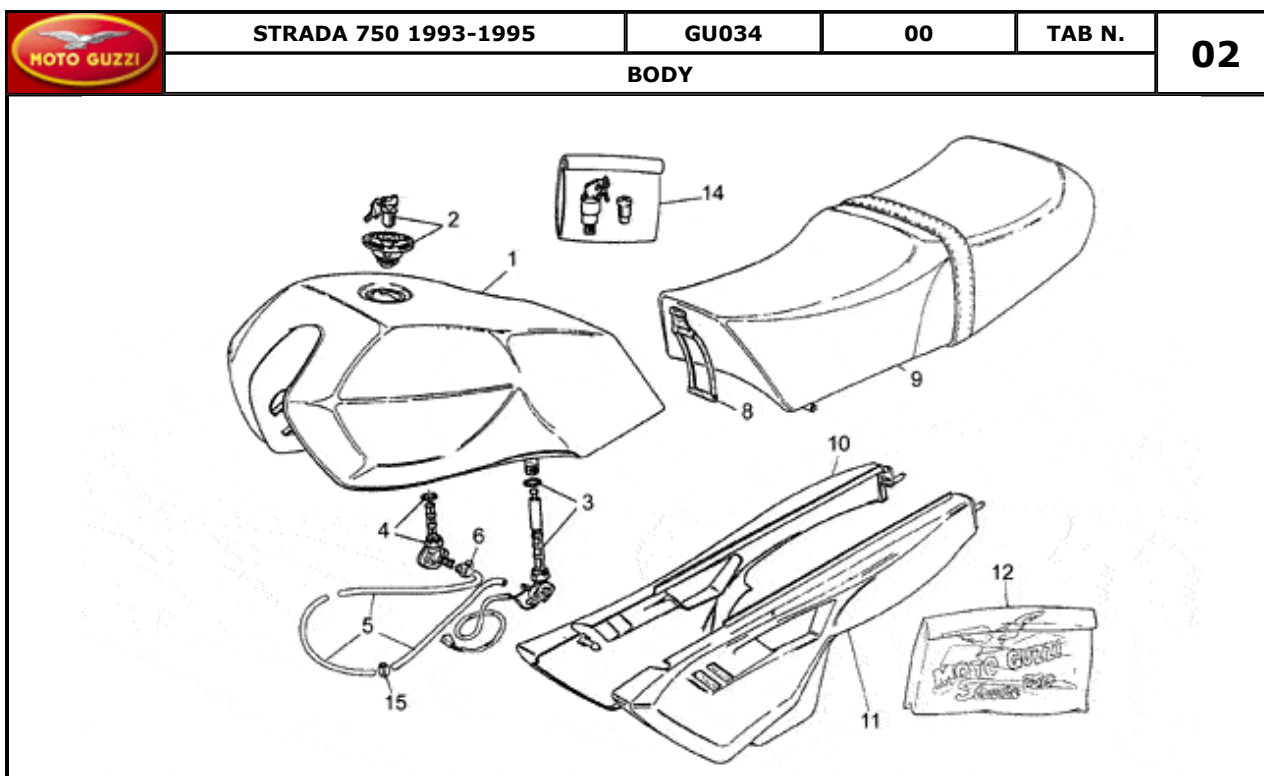

Pos.	Description	Year	I_M	Country	Version	Code	Q.ty	P.Cod.
1	Battery 12V-24Ah	-	-	-	F	GU28704552	1	
2	Battery holder	-	-	-	-	GU28707050	1	
3	Bracket with clip	-	-	-	-	GU27705520	1	
4	Battery fixing support	-	-	-	-	GU27704820	1	
5	Cap	-	-	-	-	GU14717600	2	
6	Sparkplug cap	-	-	-	-	GU14717400	2	
	Sparkplug cap NGK	-	-	-	-	GU30717410	2	
7	HT coil	-	-	-	-	GU31716560	2	
8	Screw	-	-	-	-	GU98620240	4	
9	Spacer	-	-	-	-	GU91180721	4	
10	Spark plug CHAMPION N3C	-	-	-	-	GU31717015	2	
	Spark plug NGK B8ES	-	-	-	-	GU31717060	2	
11	Connector SAPRISA	-	-	-	-	GU28712500	1	
12	Cap	-	-	-	-	GU23707100	1	
13	Ground-battery lead	-	-	-	-	GU19748400	1	
14	Screw	-	-	-	-	GU28712459	1	
15	Spring washer 5,3X10X0,5	-	-	-	-	GU95129100	2	
16	Captive nut	-	-	-	-	GU92660501	4	
17	Generator SAPRISA	-	-	-	-	GU28712400	1	
18	Voltage regulator SAPRISA	-	-	-	-	GU28703800	1	
19	Washer 5,25x14x1,5	-	-	-	-	GU95100059	2	
20	Hose clamp 3,6x20,6	-	-	-	-	GU14609650	20	
21	Screw	-	-	-	-	GU98202516	2	
22	Cap	-	-	-	-	GU19707100	2	
23	Wire	-	-	-	-	GU19748000	1	
24	Screw	-	-	-	-	GU98325012	2	
25	Washer	-	-	-	-	GU95000205	2	
26	Phase/revolution sensor	-	-	-	-	GU29722270	1	
27	Hex socket screw M6X18	-	-	-	-	GU98622318	1	
28	Screw	-	-	-	-	GU98620250	3	
29	Rotor	-	-	-	-	GU27721063	1	
30	Notched washer	-	-	-	-	GU95021105	3	