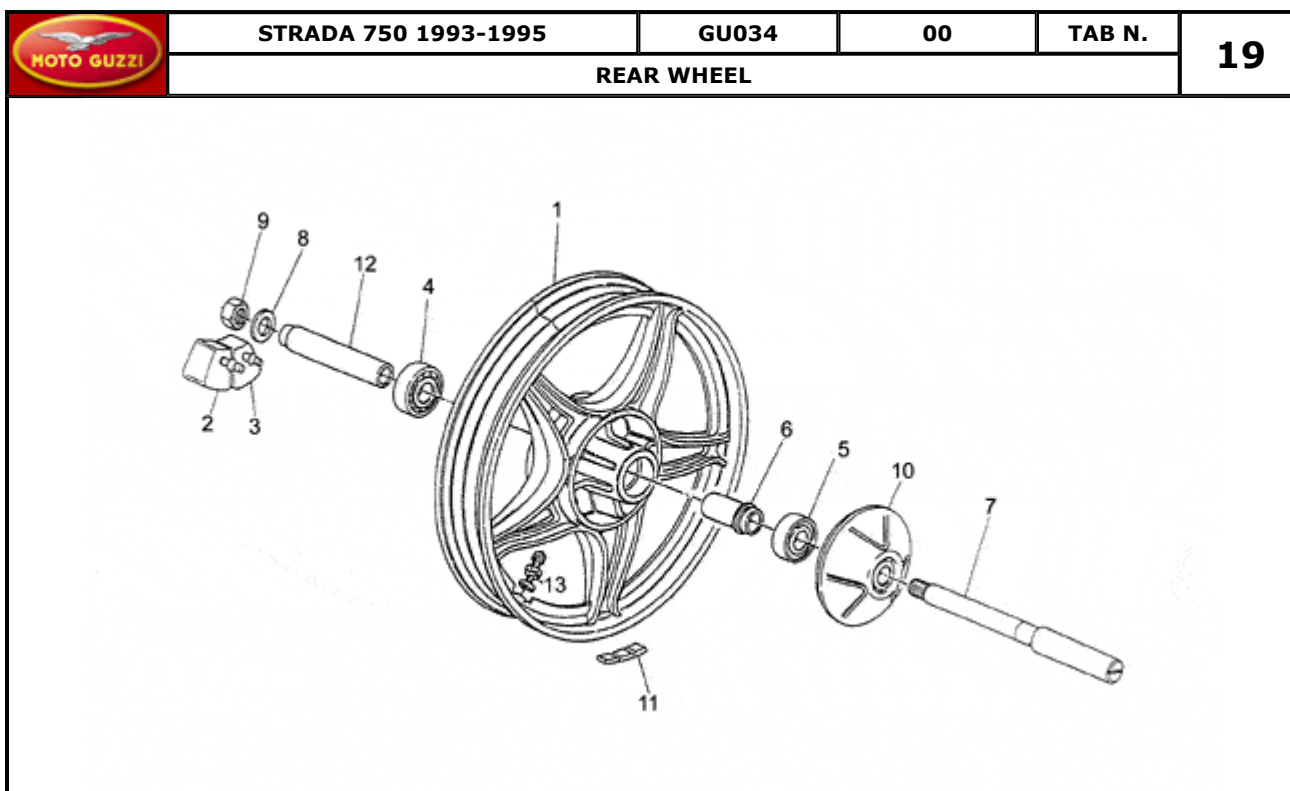

Pos.	Description	Year	I_M_	Country	Version	Code	Q.ty	P.Cod.
1	Rear wheel	-	-	-	-	GU31630640	1	
2	RH rubber coupling	-	-	-	-	GU19632501	6	
3	LH rubber coupling	-	-	-	-	GU19632502	6	
4	Bearing	-	-	-	-	GU92204218	1	
5	Bearing	-	-	-	-	GU92204217	1	
6	Bearing internal spacer	-	-	-	-	GU19633935	1	
7	Rear wheel spindle	-	-	-	-	GU23633380	1	
8	Washer	-	-	-	-	GU14634400	1	
9	Nut M6X1,5	-	-	-	-	GU92602316	1	
10	Protection	-	-	-	-	GU19636400	1	
11	Counterweight	-	-	-	-	GU14616150	1	
12	Spacer	-	-	-	-	GU19634100	1	
13	Air valve	-	-	-	-	GU28617760	1