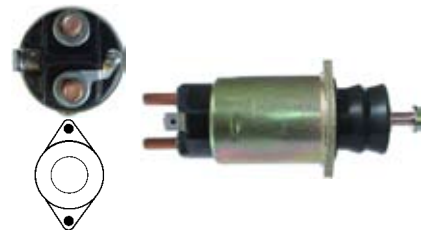

24 V., Coil bolt M10

135675 Solenoid

Replacing: 0-47100-3261

Servicing: 0-21000-4721, 0-21000-5020, 0-21000-5021, 0-23000-1010

24 V., Coil bolt M8

135676 Solenoid

Replacing: 0-47100-3290

Servicing: 0-23000-1020, 0-23000-1300