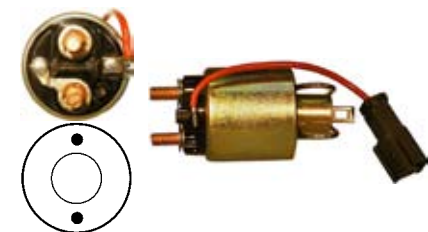

138364 Solenoid
Replacing: 2114-T7208, 2114-47610
Servicing: S114-630, S114-630, S114-769
12 V., **Coil bolt** M8
Cap: Cargo 138818.