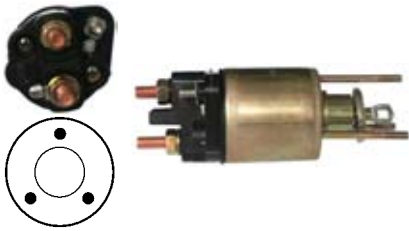

233815 Solenoid
Replacing: 85540921
Servicing: 63223033
12 V., Coil bolt M8