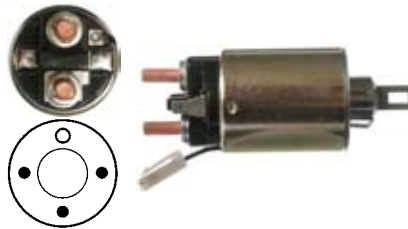

132095 Solenoid
Replacing: M371X33371, M371X31271
Servicing: M1T73481A, M1T75381A, M3T10372, M3T20781, M3T22081, M3T22381, M3T22781, M3T24181, M3T24482, M3T24486, M3T25081
12 V., Coil bolt M8
Cap: Cargo 133113.