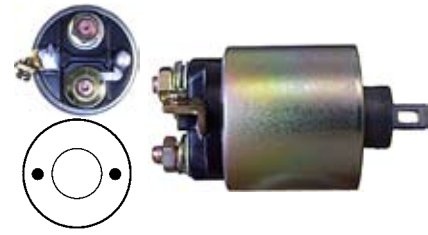

138170 Solenoid
Replacing: 2114-97612, 2114-37673, 2114-37613
Servicing: S114-850, S114-850
12 V., **Coil bolt** M8
Cap: Cargo 139330.