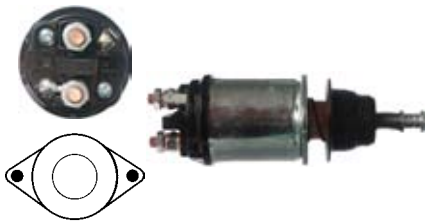

131786 Solenoid
Replacing: TPB131, TPB103, TOB131, TOB128, TOB119, SSL0003, 77169, 77128, 77021, 77011, 76983, 76940, 76925
Servicing: 2M113, M45G., 26327, 26327A, 26327H, 26335, 26335A, 26348, 26348A, 26348D, 26362, 26362A, 26362A, 26362E, 26364
12 V., Coil bolt M8
Cap: Cargo 131015.