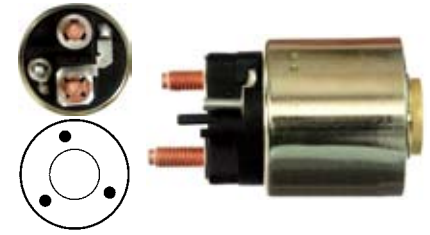

231610 Solenoid

Replacing: 594181

Servicing: D6RA37, D6RA50, D6RA51, D6RA511, D6RA57, D6RA571

12 V., **Coil bolt** M8

Cap: Cargo 231765.