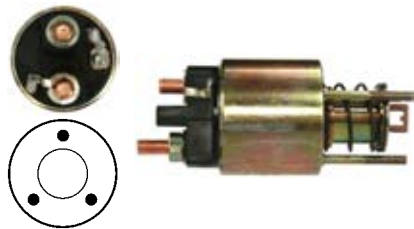

138477 Solenoid

Replacing: 063602502010

Servicing: 063114008010, 063114010010

12 V.

Cap: Cargo 139602. Moving Contact: Cargo 137348.

138531 Solenoid

Replacing: 085541070010

Servicing: 063223039010, 063293039010