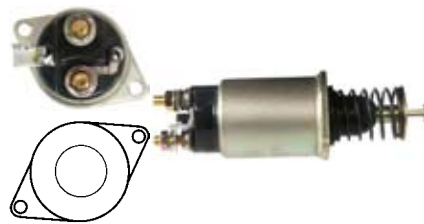

234663 Solenoid
Replacing: 1350-126-22X9
Servicing: 0350-502-0321
24 V., Coil bolt M8