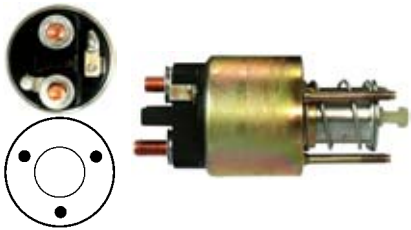

231479 Solenoid
Replacing: 085541350010
Servicing: 063191007010
12 V., Coil bolt M8
Cap: Cargo 233074.