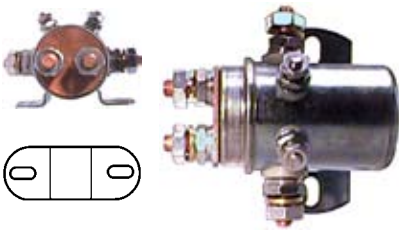

138068 Solenoid

Replacing: 1114534, 1114223

12 V., 200 Amp., Intermittent load 900 Amp., Seconds 5, **Coil bolt** 5/16" UNF
Silver contact.