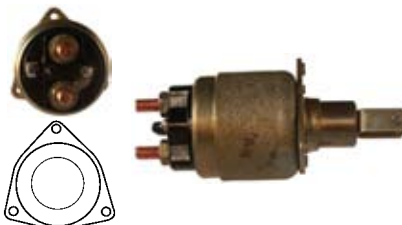

134945 D.E. Bracket

Replacing: 2108-3708400

Servicing: 2103-12VIP54, 2108-3708010, 293708, KAT3K29.3708, KAT3K29.3708

Solenoids

130367 Solenoid

Replacing: 2101-3708805

Servicing: KAT3K35.3708

12 V., Coil bolt M8