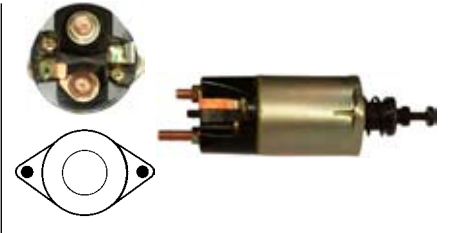

231780 Solenoid
Replacing: ME700853, M371X21071
Servicing: M2T78372, M2T78372, M2T78381, M2T78381, M2T78382, M2T78382, M2T78383, M2T78383, ME087590
24 V., Coil bolt M8