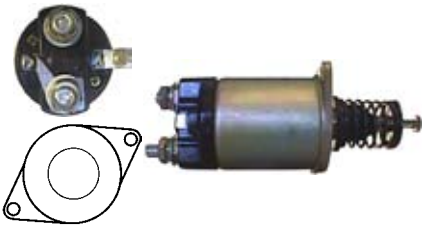

136174 Solenoid

Replacing: 1350-101-11X9, 1350-101-11X8, 1350-101-10X9

Servicing: 0350-702-0141, 0350-702-0230, 0350-702-0234, 0350-702-0235, 0350-702-0240, 0350-702-0245, 0350-702-0249, 0350-702-0260

24 V., Coil bolt M10