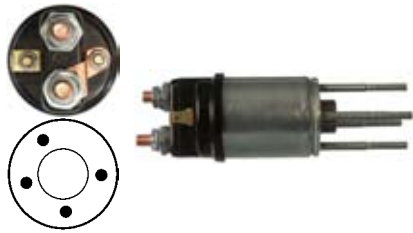

132623 Solenoid

Replacing: NE443, CED443, 182448, 096573

Servicing: D11E148, D11E161, D11E188, D11E192

12 V., **Coil bolt** M8
Cap: Cargo 131330.