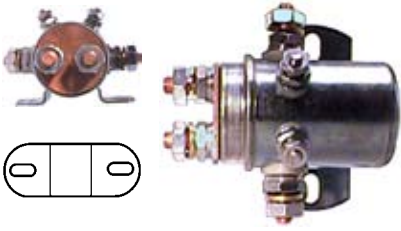

138068 Solenoid

Replacing: SBD-4201G, SBD-4201A, 15-386, 15-323
12 V., 200 Amp., Intermittent load 900 Amp., Seconds 5, Coil bolt 5/16" UNF Silver contact.