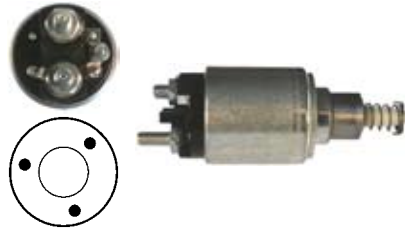

233583 Solenoid
Replacing: 2339402165, 2339402124
Servicing: 0001231013, 0001368313
 24 V., **Coil bolt** M10

233584 Solenoid
Replacing: 2339403007
Servicing: 0001371005, 0001371007, 0001371009, 0001371012
 24 V., **Coil bolt** M12