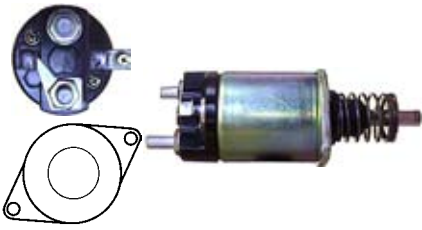

136171 Solenoid

Replacing: 1350-101-00X9

Servicing: 0350-702-0224, 0350-702-0226

24 V., Coil bolt M10

Cap: Cargo 234554.