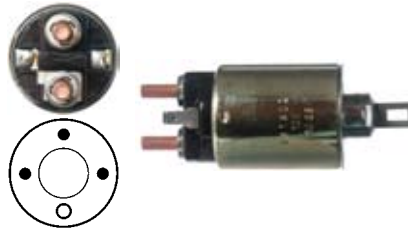

Solenoids

131802 Solenoid
Replacing: MD607933, M371X82373, M371X81871, M371X81371, M371X80571, M371X55072, M371X55071, M371X54871

Servicing: M1T50471, M1T50471, M2T10171, M2T10171, M2T10271, M2T20181, M2T20181, M2T20181A, M2T20281, M2T20281, M2T23181, M2T50581
12 V., Coil bolt M8
Cap: Cargo 133273.