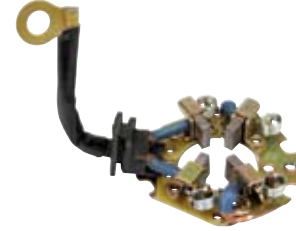

139238 Brush Gear

Replacing: MD618593, M649X10171

Servicing: M0T70281, M0T70281, M0T70285, M0T70285, M0T70286, M0T70286, M0T70287, M0T70287, M0T70381, M0T70481, M0T70481, M0T70681

12 V.

Neg. Brushes. Positive Brush: Cargo 140967.