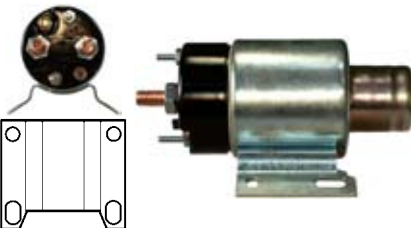

232221 Solenoid
Replacing: C6TZ11390A
Servicing: 30MT.
12 V., **Coil bolt** 3/8" UNC
Cap: Cargo 232222.