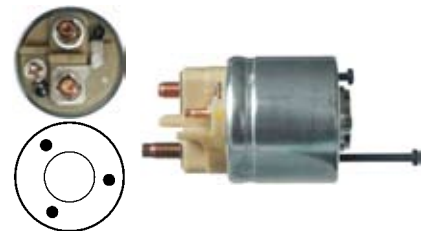

234778 Solenoid
Replacing: 594288
Servicing: D7E1
 12 V., **Coil bolt** M8

234846 Solenoid
Replacing: 594463
Servicing: D7ED28
 12 V., **Coil bolt** M8

234944 Solenoid
Replacing: 594449
Servicing: D6RA110
 12 V.
Cap: Cargo 233501. Moving Contact: Cargo 132037.