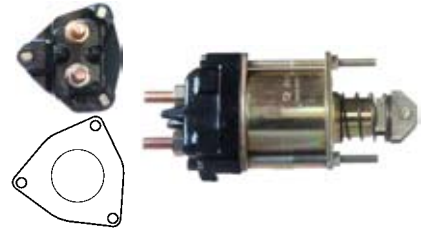

130361 Solenoid
Replacing: 63600506, 63600504, 63600502
12 V., Coil bolt M8
Cap: Cargo 131326.