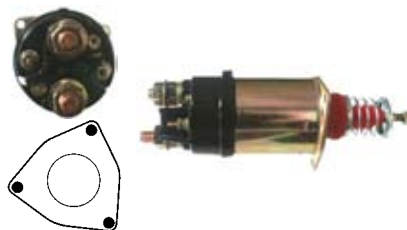

233869 Solenoid

Replacing: 1115663

Servicing: 42MT.

24 V., Coil bolt 1/2" UNC
Insulated return.

233873 Solenoid

Replacing: 1115673, 1115668, 1115667

Servicing: 42MT.

24 V., Coil bolt 1/2" UNC