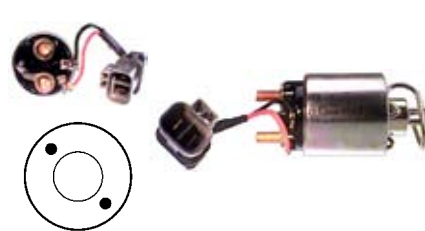

137795 Solenoid
Replacing: 2114-77601
Servicing: S114-503A, S114-516, S114-516A
12 V., **Coil bolt** M8
Cap: Cargo 137796.