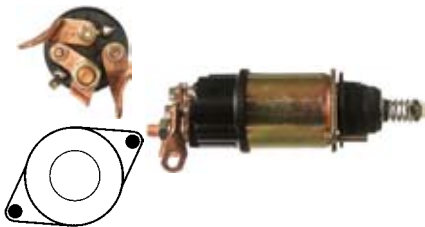

132404 Solenoid

Replacing: TOB127, 77008, 76936

Servicing: M50, M127., 27301A, 27301H, 27301K, 27304A, 27304J, 27304L, 27305A, 27305H, 27305K, 27307A, 27307E, 27307H, 27312A

24 V., Coil bolt M6

Cap: Cargo 131276.