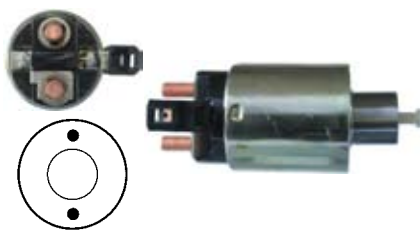

231982 Solenoid
Replacing: M371X78773
Servicing: M1T77777, M1T77777ZC, M1T77781
12 V., Coil bolt M8
Cap: Cargo 232018.