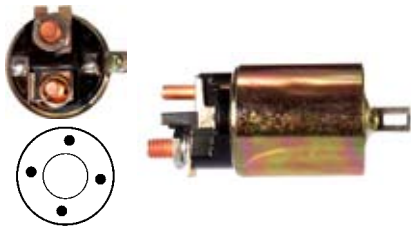

233133 Solenoid

Replacing: 10498715

Servicing: 5MT., 10455706, 10465038, 1998518, 1998545

12 V., Coil bolt M8