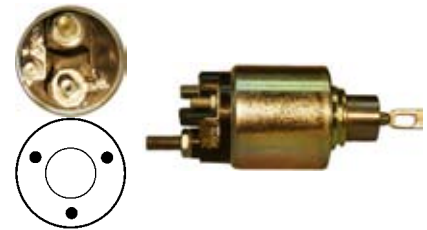

230115 Solenoid
Replacing: 2339304011
Servicing: 0001107063, 0001107176, 0001108176, 0001109026
 12 V., **Coil bolt** M8
Cap: Cargo 231828.

230192 Solenoid
Replacing: 0331402065
Servicing: 0001362093, 0001362604, B001812244
 12 V., **Coil bolt** M10