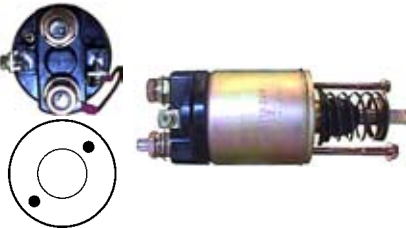

136523 Solenoid

Replacing: 1350-079-10X9, 1350-079-01X9, 1350-079-0109

Servicing: 0350-552-0062, 0350-552-0063, 0350-552-0110, 0350-552-0211, 03500-552-0211, 28100-1443, 28100-1630

24 V., Coil bolt M10

Cap: Cargo 234552.