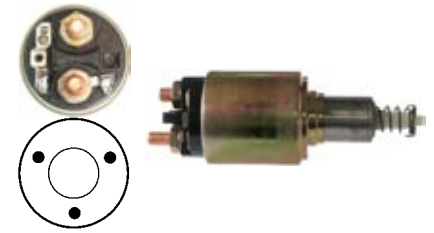

130806 Solenoid

Replacing: 0331402016, 0331401035, 0331401026, 0331401013, 0331401011

Servicing: 0001362001, 0001362001, 0001362002, 0001362004, 0001362004, 0001362005, 0001362006, 0001362007, 0001362008, 0001362010

12 V., Coil bolt M10
Cap: Cargo 131318.