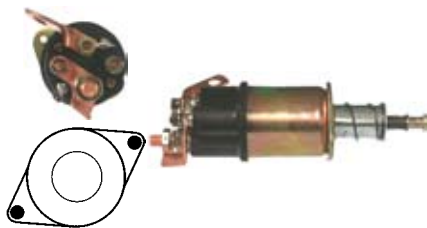

131121 Solenoid

Replacing: TPB137, TPB123, TOB165, TOB137, TOB125, TOB123, TOB122, 77163, 77115, 77054, 76997F, 76997, 76985

Servicing: M50., 26312D, 26312D, 26312H, 26312H, 26312J, 26312N, 26312Q, 26318A, 26318F, 26336A, 26336A, 26336F, 26336F, 26336H

12 V., **Coil bolt** M6

Cap: Cargo 131276.