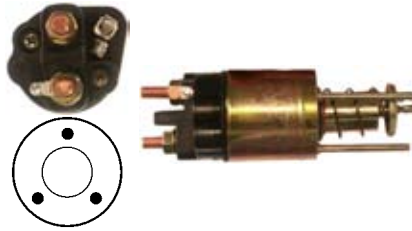

233816 Solenoid
Replacing: 85541200
Servicing: 63222905
 12 V., Coil bolt M8

234284 Solenoid
Replacing: 63600996
Servicing: 63291405
 12 V., Coil bolt M8
Cap: Cargo 234285.

234435 Solenoid
Replacing: 63602100
Servicing: 63224170, 63224580
 24 V., Coil bolt M8
Cap: Cargo 131327.