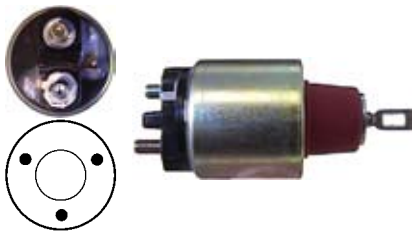

139014 Solenoid

Replacing: 9330331009, 2339303279, 0331303168

Servicing: 0001108144, 0001109008, 0001109040, 0001109043, 0001109043, 0001109044, 0001109044, 0001110120, 0001218171, 0001218771

12 V., Coil bolt M8
Cap: Cargo 131315.