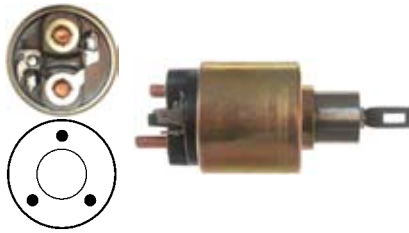

132264 Solenoid

Replacing: 0331303081, 0331303079

Servicing: 0001108023, 0001108075, 0001108075, 0001110079, 0001110079, B001111266, B001117275

12 V., **Coil bolt** M8

Cap: Cargo 132282.