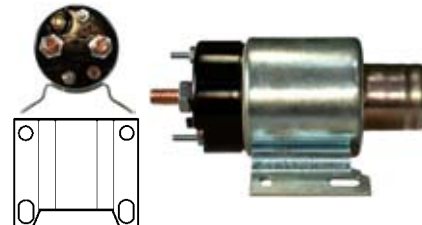

232221 Solenoid

Replacing: D985, D953, 1119883, 1115582, 1115537

Servicing: 30MT., 1113001, 1113001, 1113001, 1113006, 1113006, 1113006, 1113034, 1113034, 1113034, 1113038, 1113038, 1113038, 1113038

12 V., **Coil bolt** 3/8" UNC

Cap: Cargo 232222.