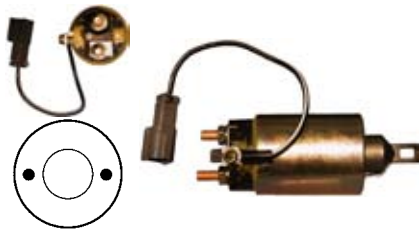

139824 Solenoid
Replacing: ME753433, ME701490, M372X13071, M372X11871
Servicing: M8T80071, M8T80071A, M8T80071B, ME012995
 24 V., Coil bolt M8
w/ Solenoid Plug.

230199 Solenoid
Replacing: M371XA0773
Servicing: M1T66081, M8T70071
 12 V., Coil bolt M8