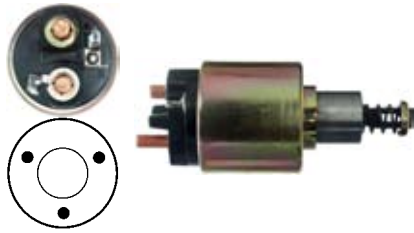

132260 Solenoid

Replacing: 9339303222, 0331303037

Servicing: 0001317009, 0001317010, 0001317018, 0001317019, B001329010

12 V., **Coil bolt** M8

Cap: Cargo 131315.