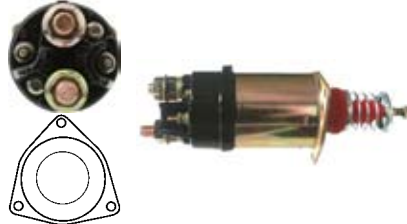

234476 Solenoid

Replacing: 1115712, 1115701

Servicing: 42MT.

12 V., Coil bolt 1/2" UNC

Cap: Cargo 135324.