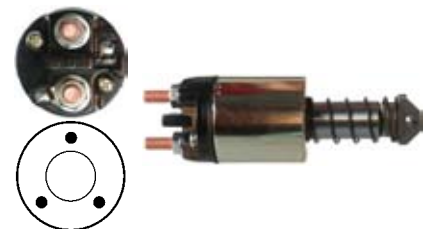

132228 Solenoid
Replacing: 085540561010, 085540001010
Servicing: 063221435010, 063221436010, 063221530010, 063221533010, 063221536010, 063221635010, 063223235010, 063223236010
12 V., Coil bolt M8
Cap: Cargo 132229. Moving Contact: Cargo 132246.