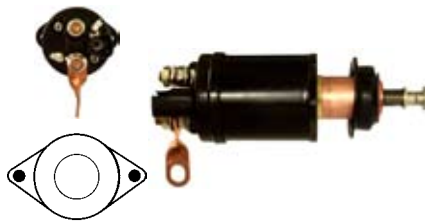

230266 Solenoid

Replacing: 26964059B, 26964059, 26964058A, 26964058

Servicing: 26925193A, 26925194D

12 V., Coil bolt M8

230268 Solenoid

Replacing: 26964060A

Servicing: 26925196A

12 V., Coil bolt M8