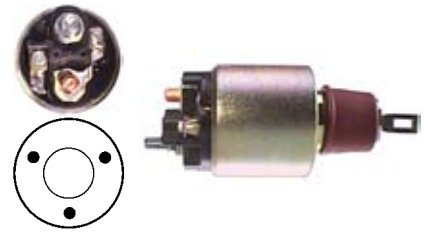

12 V., Coil bolt M8
Cap: Cargo 138003.

137276 Solenoid

Replacing: 9330331510, 9330331010

Servicing: 0001218172, 0001218772, 0001223002, 0001223016, 0001223021

12 V., Coil bolt M8
Cap: Cargo 139213.

137368 Solenoid