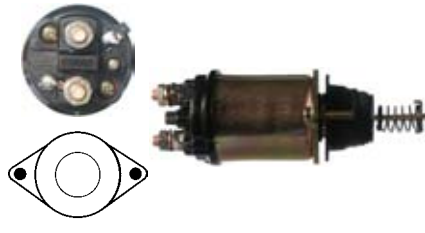

131787 Solenoid
Replacing: TPB109, TOB169, TOB167, TOB164, TOB159, TOB147, TOB138, TOB124, TOB117, TOB116, 96405, 96403, 77160
Servicing: M100., 25372, 25372, 25372A, 25372A, 25374, 25374, 25374A, 25374A, 25380, 25380, 25380A, 25380A, 25382, 25382, 25382A
12 V., Coil bolt M8
Cap: Cargo 130868.