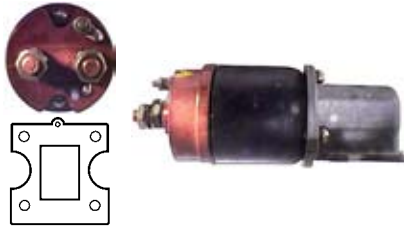

137013 Solenoid
Replacing: 20.3708800
24 V., Coil bolt M10