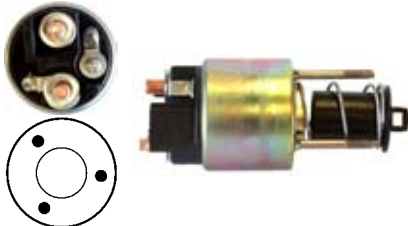

230805 Solenoid
Replacing: 85541210, 83227502
Servicing: 63102000, 63111001, 63191001, 63192000
12 V., Coil bolt M8
Cap: Cargo 139602.