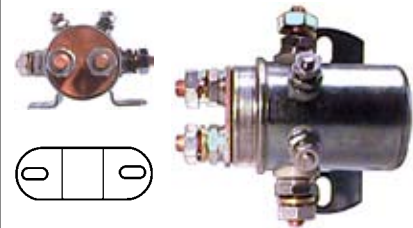

Solenoids

138068 Solenoid
Replacing: SO51189
12 V., 200 Amp., Intermittent load 900
Amp., Seconds 5, Coil bolt 5/16" UNF
Silver contact.