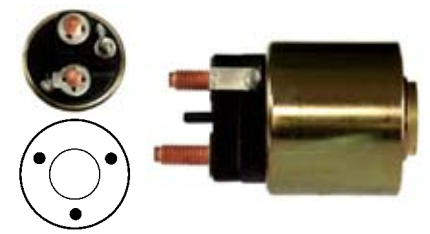

232012 Solenoid

Replacing: NE898, 594183, 594048

Servicing: D6RA12, D6RA12, D6RA12, D6RA16, D6RA16, D6RA16, D6RA161, D6RA38, D6RA38, D6RA38, D6RA66, D6RA66, D6RA661, D6RA661

12 V., **Coil bolt** M8

Cap: Cargo 231766.