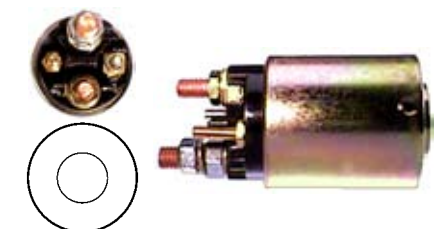

137339 Solenoid

Replacing: 1114581, 1114580, 10467985

Servicing: PG200, -250.

12 V., **Coil bolt** M8
Cap: Cargo 233820. 10.00 mm Battery.