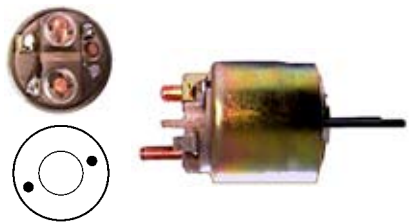

137300 Solenoid

Replacing: 594054

Servicing: D9R116, D9R144

12 V., **Coil bolt** M8

Insulated return. Cap: Cargo 232010.