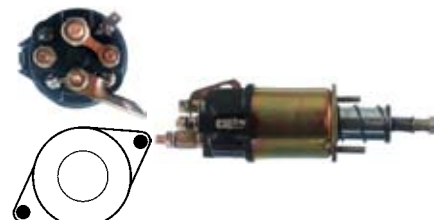

12 V., **Coil bolt** M8
Cap: Cargo 131015.

134696 Solenoid

Replacing: TOB175, 77089, 77004

Servicing: M50., 26398A, 26398F, 26398H, 26428A, 26428B

12 V., **Coil bolt** M6
Cap: Cargo 138207.

134862 Solenoid
Replacing: 085540461010
Servicing: 063221535010
 12 V., Coil bolt M8
 Cap: Cargo 136055.