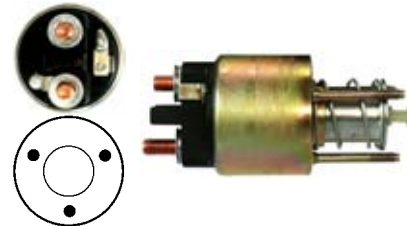

231479 Solenoid
Replacing: 85541350
Servicing: 63101007, 63191007
12 V., Coil bolt M8
Cap: Cargo 233074.