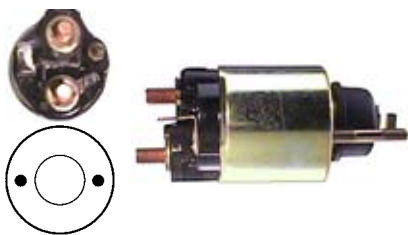

137720 Solenoid

Replacing: 81AB11390BA

Servicing: 81AB11000FA

12 V., **Coil bolt** M8
Cap: Cargo 131291.