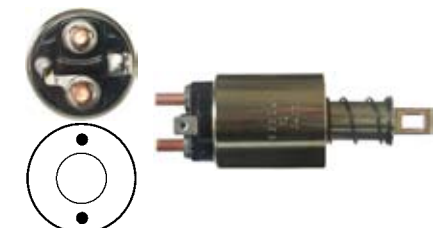

133043 Solenoid

Replacing: E2NN11390AA
12 V., **Coil bolt** M8
Cap: Cargo 133276.