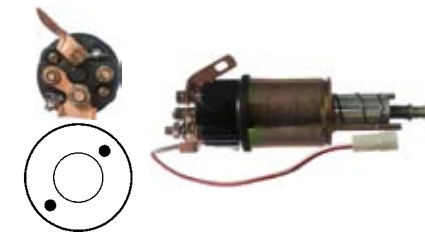

131788 Solenoid
Replacing: TOB199, TOB114, 77109, 76905, 76904
Servicing: M50., 26316A, 26316D, 26316E, 26316L, 26316M, 26328, 26329A, 26329B, 26329D, 26329K, 26329L, 26341A, 26341B, 26341D
12 V., Coil bolt M6
Cap: Cargo 133367.