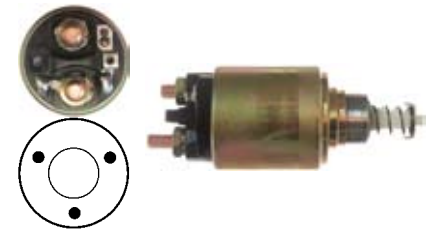

132253 Solenoid

Replacing: 0331402524, 0331402024
Servicing: 0001358202, 0001359094, 0001362307, 0001367071, B001812330, B001816275

12 V., **Coil bolt** M10
Cap: Cargo 131317.