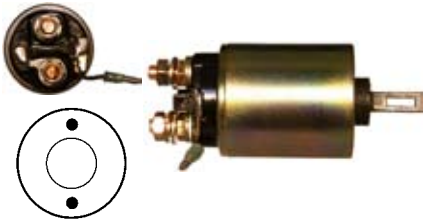

138368 Solenoid
Replacing: 2114-27004
Servicing: S114-213, S114-213A
12 V., Coil bolt M8