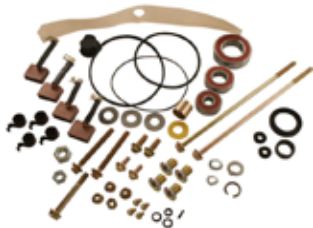

232941 Repair Kit
Servicing: 28MT.