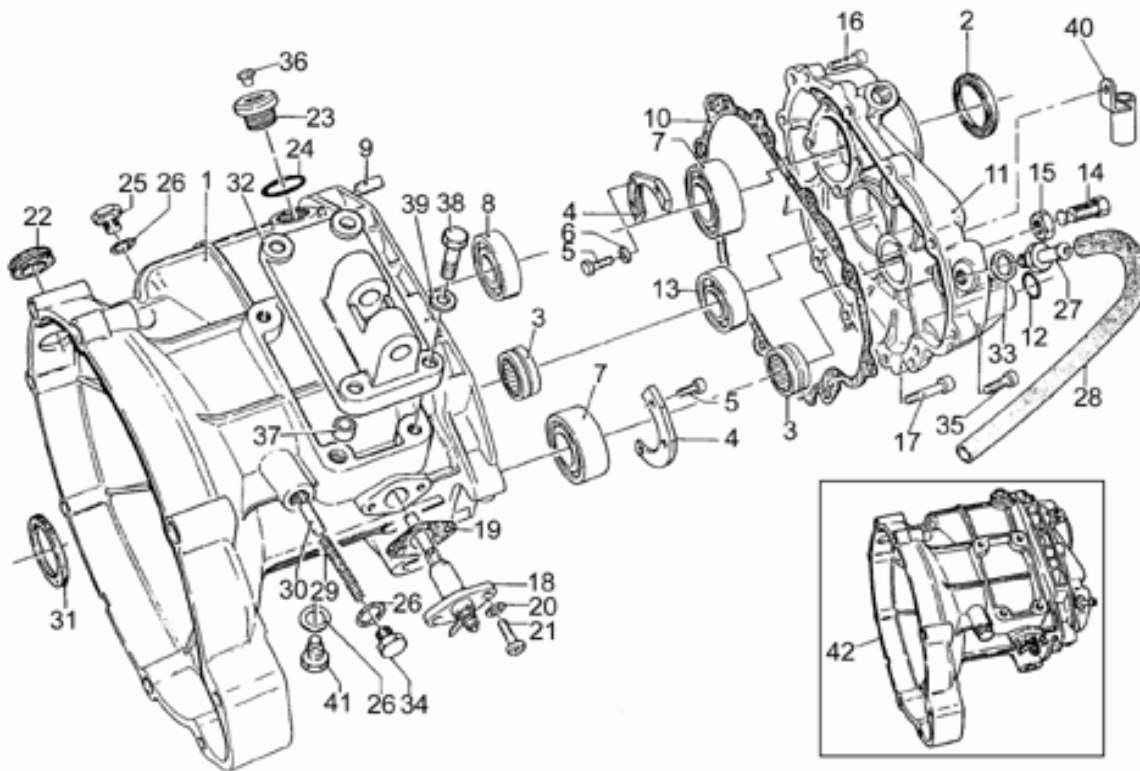

Ref.	Description	Year	I.M.	Country	Version	Code	Qty
42	Cambio completo	-	-	-	-	01991510	1