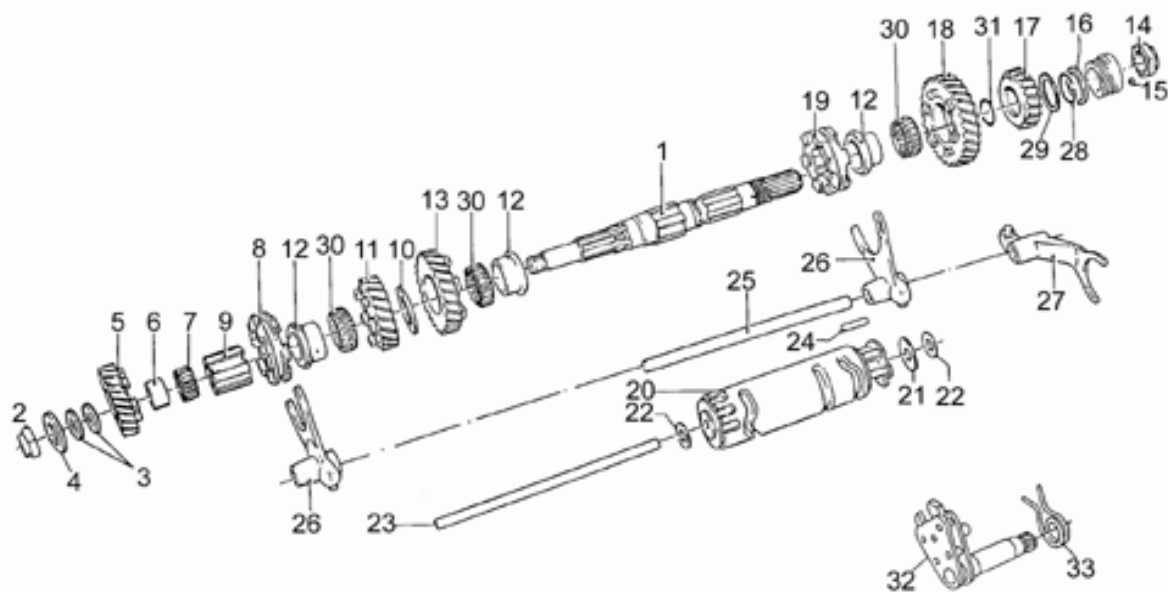

Ref.	Description	Year	I.M.	Country	Version	Code	Qty
33	Muelle					28238261	1