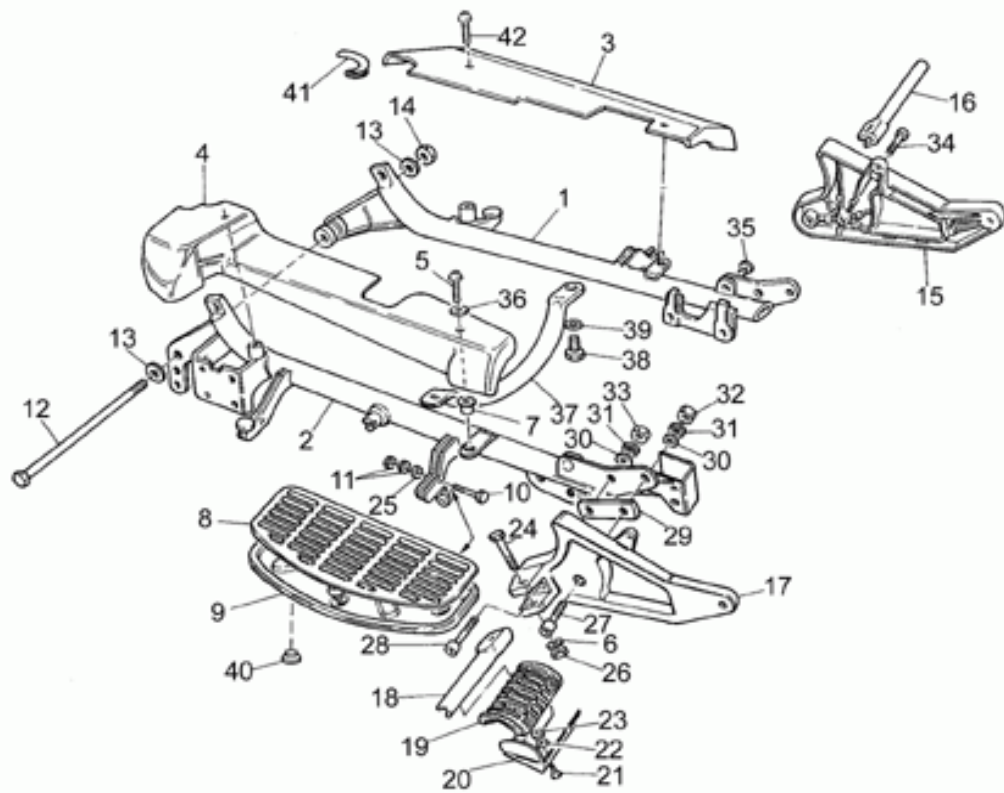

Ref.	Description	Year	I.M.	Country	Version	Code	Qty
42	Tornillo					98230615	1