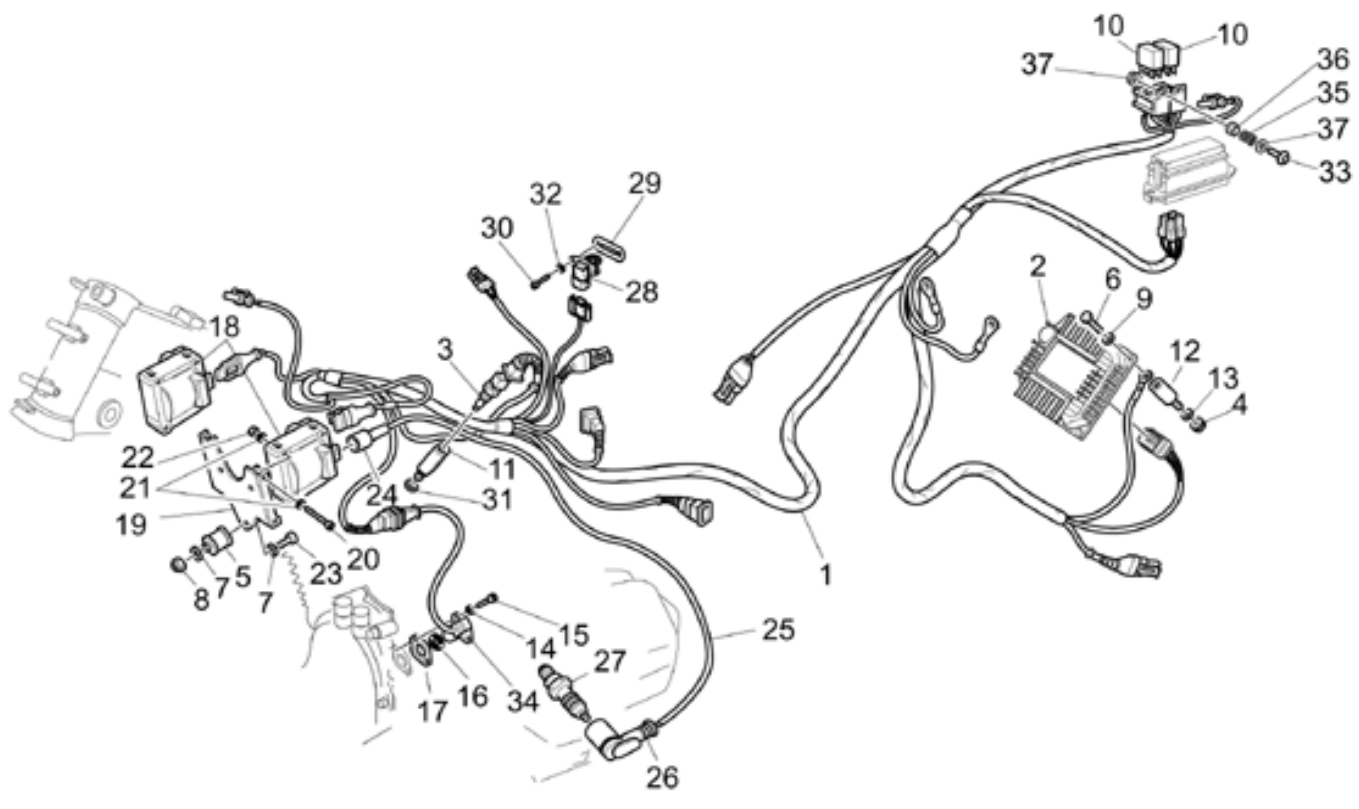

Ref.	Description	Year	I.M.	Country	Version	Code	Qty
37	Tuerca					92650105	2