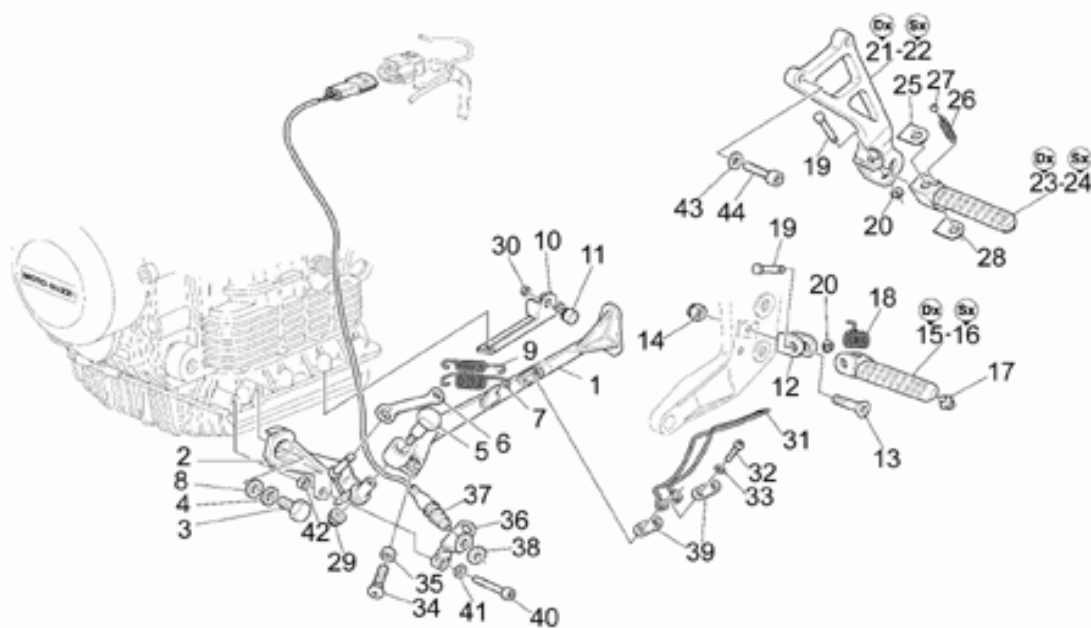

Ref.	Description	Year	I.M.	Country	Version	Code	Qty
44	Tornillo	-	-	-	-	98812425	4