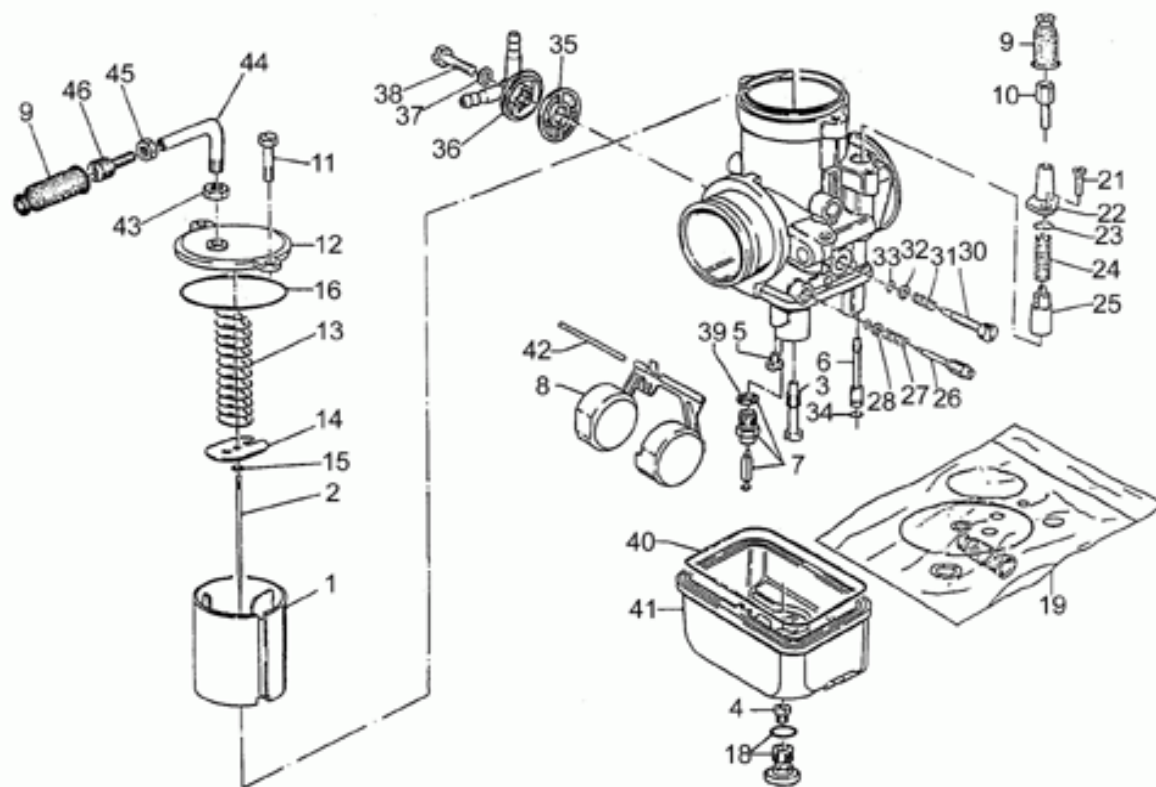

Ref.	Description	Year	I.M.	Country	Version	Code	Qty
45	Tuerca	-	-	-	-	19938880	2
46	Tornillo tens. cable	-	-	-	-	53937200	2