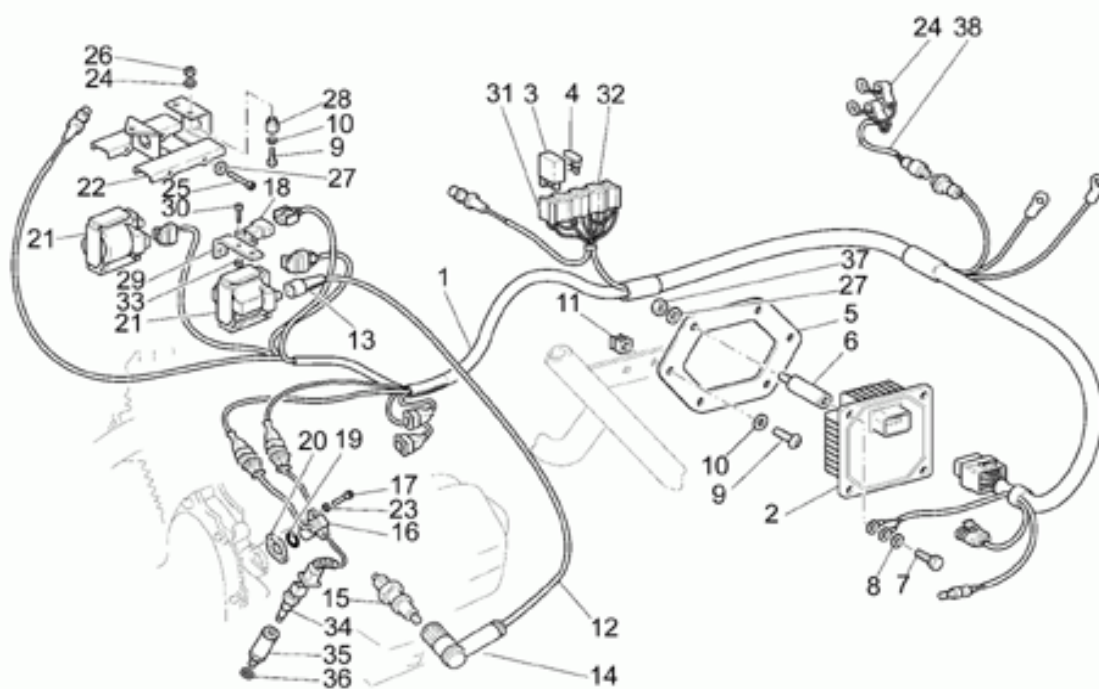

Ref.	Description	Year	I.M.	Country	Version	Code	Qty
37	Ecrou	-	-	-	-	92630204	4
38	Câblage pompe essence	-	-	-	-	03738500	1