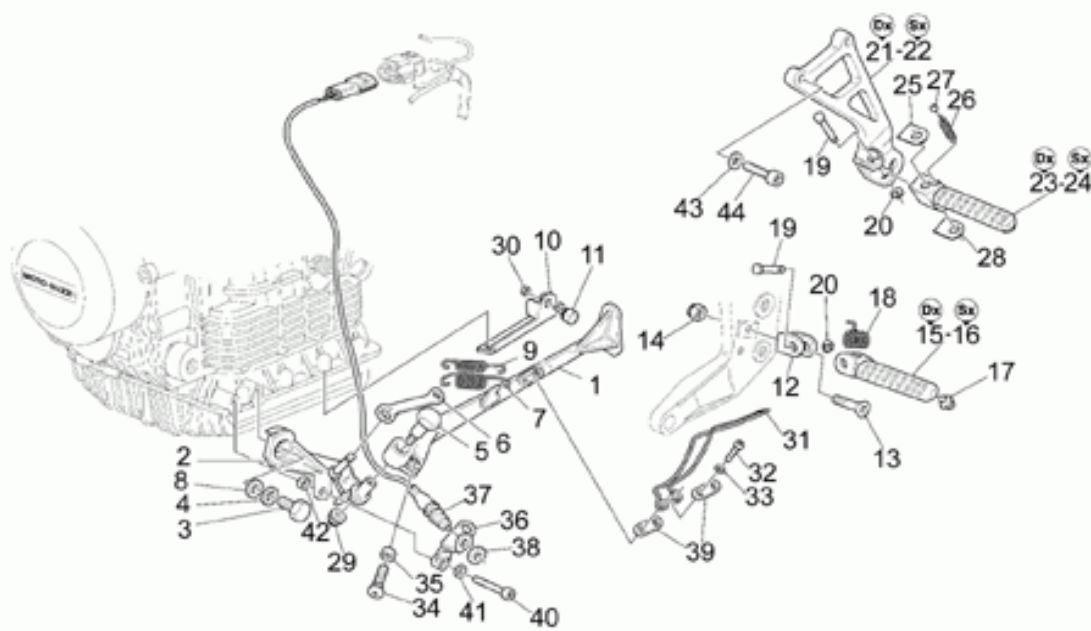

Ref.	Description	Year	I.M.	Country	Version	Code	Qty
44	Vis	-	-	-	-	98812425	4