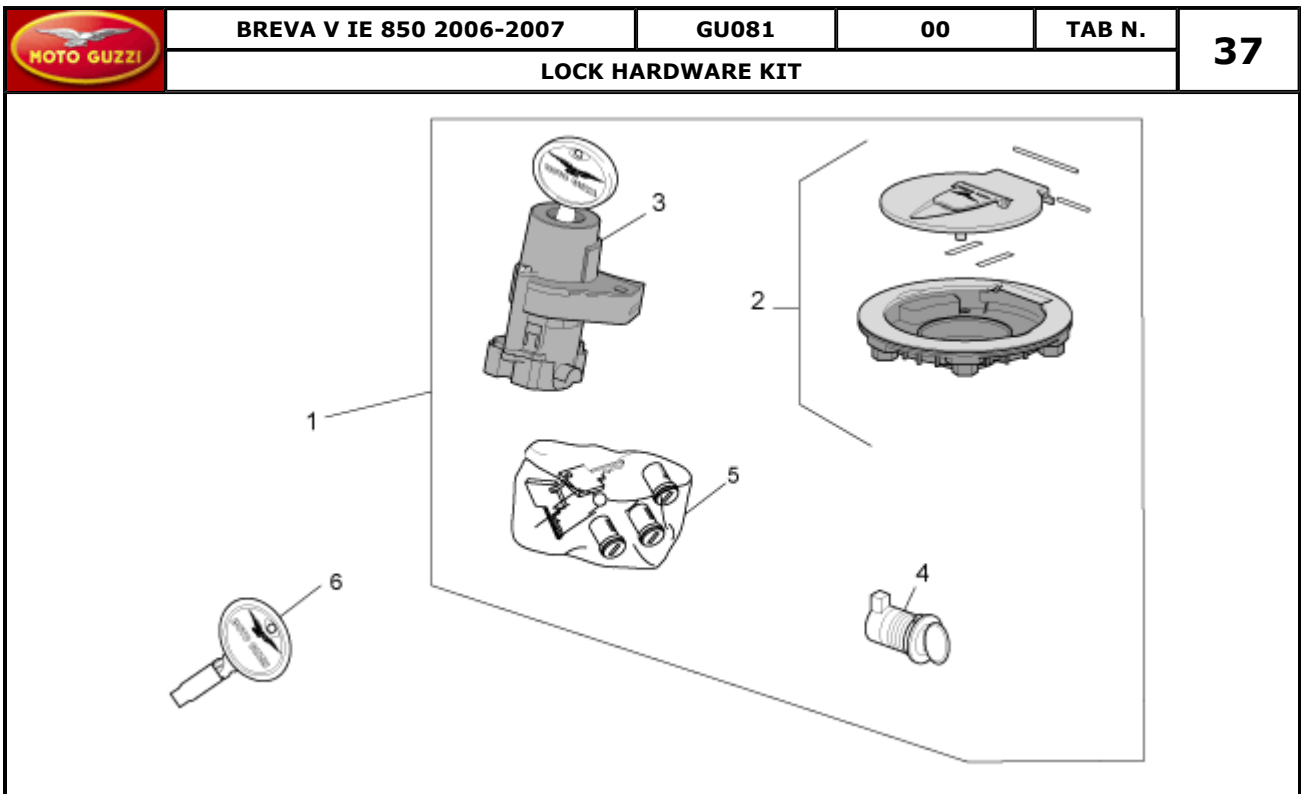

Pos.	Description	Year	I_M_	Country	Version	Code	Q.ty	P.Cod.
1	Lock hardware kit	6	-	-	-	GU05736830	1	DH009
	Lock hardware kit	7	-	-	-	977666	1	DH009
2	Tank cap	-	-	-	-	GU05103930	1	DA029
3	Main switch - steering lock	-	-	-	-	GU05782530	1	DH029
4	Saddle lock	-	-	-	-	GU05466830	1	DH039
5	Rotor kit with key	7	-	-	-	978220	1	DH099
6	Non indented key blank	-	-	-	-	GU05735530	1	DH099