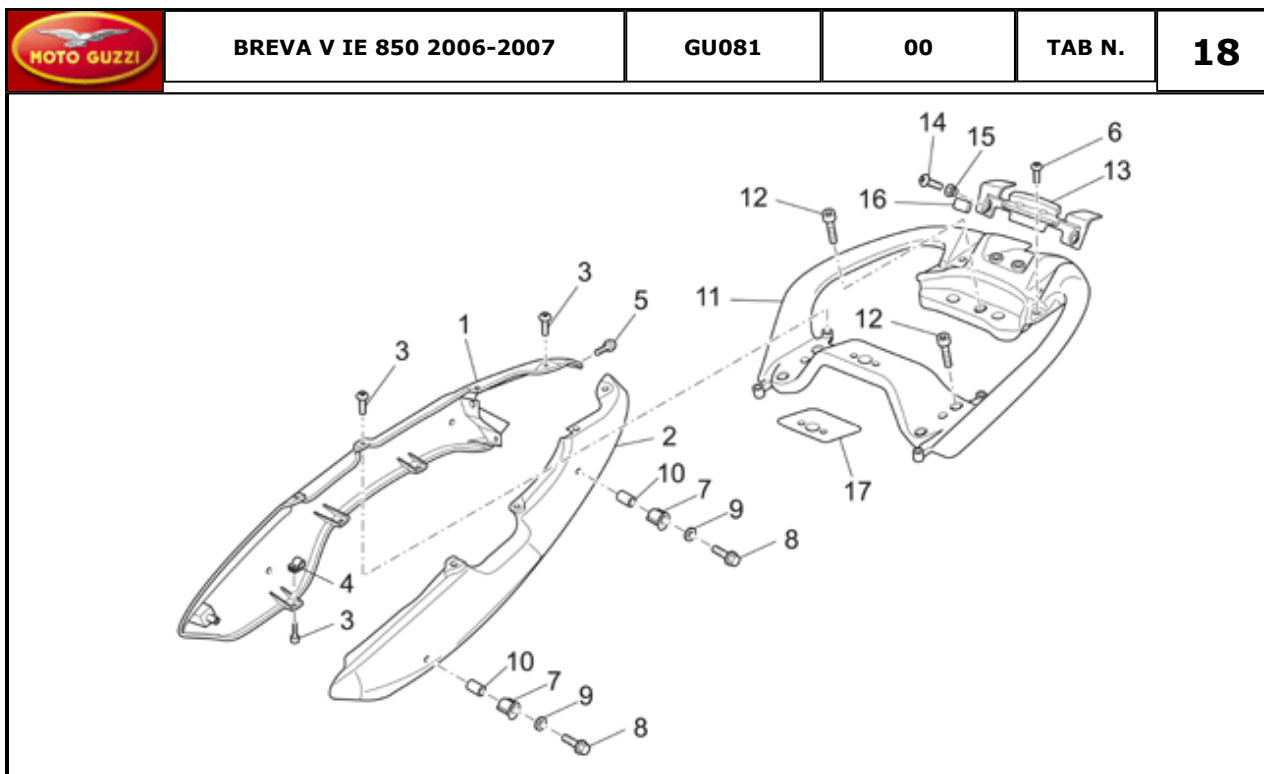

Pos.	Description	Year	I_M_	Country	Version	Code	Q.ty	P.Cod.
1	RH rear fairing, black	-	-	-	-	g/bl 977469	1	-
	Front mudguard, grey	-	-	-	-	e/gr GU05434330F2	1	DC10A
	RH rear fairing, blank	-	-	-	-	gr GU05573230	1	DC10A
	RH rear fairing, grey	-	-	-	-	e/gr GU05573230F2A	1	-
	RH rear fairing, red	-	-	-	-	r/re 977347	1	DC10A
2	LH rear fairing, red	-	-	-	-	r/re 977348	1	DC10B
	LH rear fairing, black	-	-	-	-	g/bl 977470	1	DC10B
	LH rear fairing, blank	-	-	-	-	gr GU05573330	1	DC10A
	LH rear fairing, grey	-	-	-	-	e/gr GU05573330F2A	1	DC10B
3	Screw w/ flange M5x9	-	-	-	-	AP8152339	10	DC10B
4	Clip M5	-	-	-	-	AP8102375	10	-
5	Hex socket screw M5x15	-	-	-	-	GU98682215	2	-
6	Screw w/ flange M5x12	-	-	-	-	AP8152302	2	-
7	Hook	-	-	-	-	GU05467330	4	-
8	Screw w/ flange M8x50*	-	-	-	-	AP8152292	4	-
9	Washer 8,4x15	-	-	-	-	GU03270300	4	-
10	Spacer 9x18x24	-	-	-	-	GU91120924	4	-
11	Handle	-	-	-	-	GU05464330	1	-
12	Hex socket screw M8x25	-	-	-	-	GU98682425	5	DC219
13	Cover	-	-	-	-	GU05464830	1	-
14	Hex socket screw M8x12	-	-	-	-	AP8152055	2	DC219
15	T bush 8,2x12x4	-	-	-	-	AP8121096	2	-
16	Rubber spacer	-	-	-	-	AP8120455	2	-
17	Guard decal	-	-	-	-	GU32944210	1	-