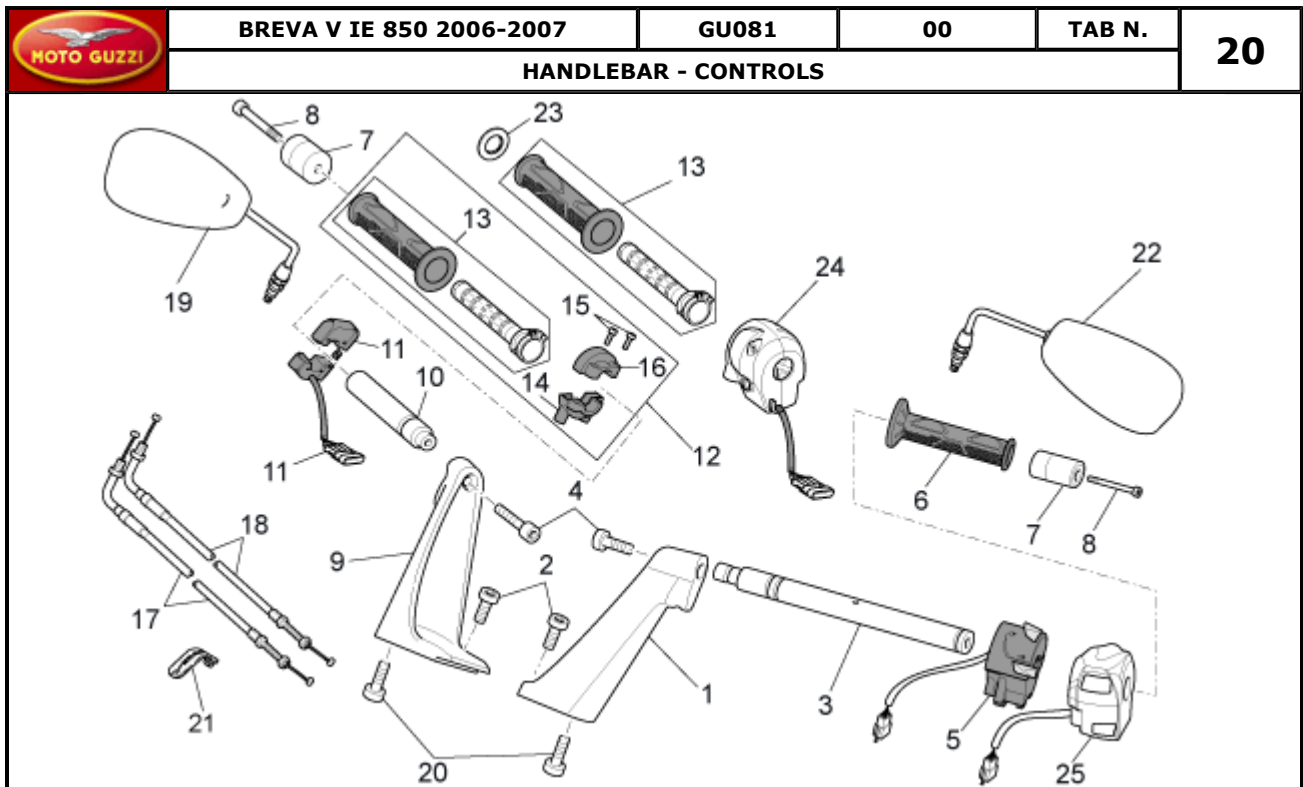

Pos.	Description	Year	I_M	Country	Version	Code	Q.ty	P.Cod.
1	Left half handlebar	-	-	-	-	GU05600730	1	BC08B
2	Hex socket screw M8x25	-	-	-	-	GU98692425	4	-
3	LH handlebar tube	-	-	-	-	GU05600930	1	BC08B
4	Hex socket screw M8x30	-	-	-	-	GU98692430	2	-
5	LH lights selector	6	-	-	-	GU05738030	1	CD10B
6	LH hand grip	-	-	-	-	AP8118579	1	BC039
7	Anti.v weight, black	-	-	-	-	AP8104572	2	BC06*
8	Hex socket screw M6x60	-	-	-	-	GU98680360	2	-
9	Right half handlebar	-	-	-	-	GU05600630	1	BC08A
10	RH handlebar tube	-	-	-	-	GU05600230	1	BC08A
11	Engine stop-start device	6	-	-	-	851998	1	CD139
12	Throttle cpl.	6	-	-	-	GU05603331	1	BC019
13	RH hand grip	-	-	-	-	GU01603480	1	BC039
14	Front gas lever U-bolt	6	-	-	-	AP8118502	1	-
15	Cap screw	6	-	-	-	AP8118492	2	-
16	Rear gas lever U-bolt	6	-	-	-	AP8118503	1	-
17	Gas fastener	7	-	-	-	978314	1	HA029
	Gas fastener	6	-	-	-	GU05117530	1	HA029
18	Gas fastener	7	-	-	-	978315	1	HA029
	Gas fastener	6	-	-	-	GU05117830	1	HA029
19	RH rearview mirror	-	-	-	-	GU32769460	1	DC18A
20	Hex socket screw M8x25	-	-	-	-	GU98692425	2	-
21	Hose clamp L46 mm	-	-	-	-	GU01609630	2	-
	Hose clamp L36 mm	-	-	-	-	GU03609600	4	-
22	LH rearview mirror	-	-	-	-	GU32769860	1	DC18B
23	Nylon washer	7	-	-	-	977679	1	-
24	RH lights selector	7	-	-	1A	AP8127648	1	CD139
	RH lights selector	7	-	-	2A-YL	977780	1	CD139
25	LH lights selector	7	-	-	-	977522	1	CD10B