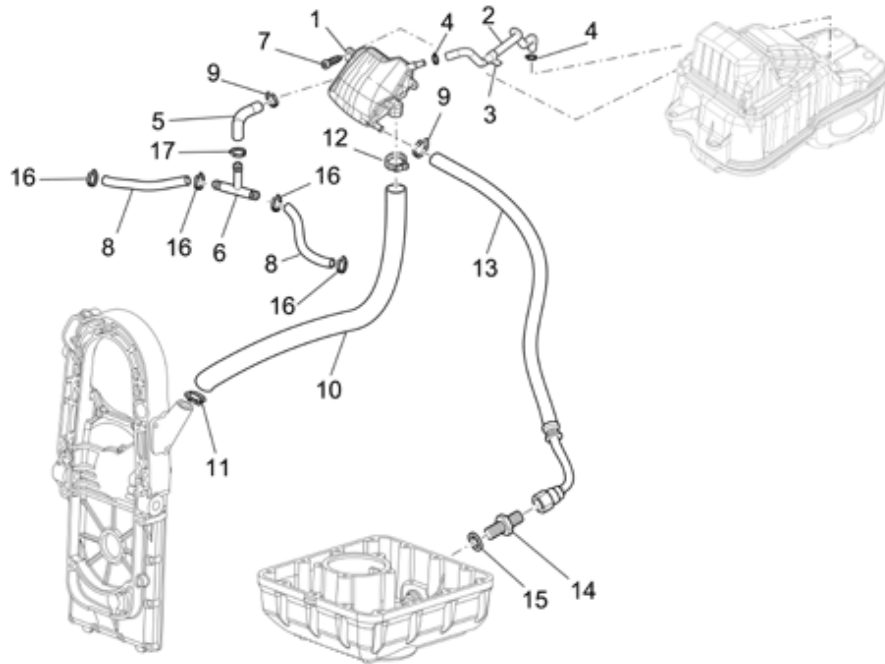

BREVA V IE 850 2006-2007	GU081	00	TAB N.	23
	BLOW-BY SYSTEM				

Pos.	Description	Year	I_M_	Country	Version	Code	Q.ty	P.Cod.
1	Housing	-	-	-	-	GU05153430	1	GD059
2	Breather pipe	-	-	-	-	GU05157430	1	GD069
3	Black hose D12*	-	-	-	-	AP8102151	1	-
4	Hose clamp	-	-	-	-	AP8102520	2	-
5	Breather pipe	-	-	-	-	GU05159630	1	-
6	3-way union	-	-	-	-	GU95960609	1	-
7	Self-tap screw 5x14	-	-	-	-	AP8150509	2	-
8	Breather pipe	-	-	-	-	GU00823955080	2	-
9	Hose clip D.15,5x6,6	-	-	-	-	AP8101586	2	-
10	Breather pipe	-	-	-	-	GU05157630	1	GD069
11	Hose clip D.24,5x8,6	-	-	-	-	AP8101588	1	-
12	Hose clamp 17X29X8	-	-	-	-	GU93306018	1	-
13	Pipe	-	-	-	-	GU05159330	1	GD069
14	Reduction	-	-	-	-	GU01161331	1	-
15	Gasket	-	-	-	-	GU01154230	1	-
16	Hose clamp D 11,9	-	-	-	-	AP8201358	4	-
17	White hose clip D.13,5x6	-	-	-	-	AP8102765	1	-