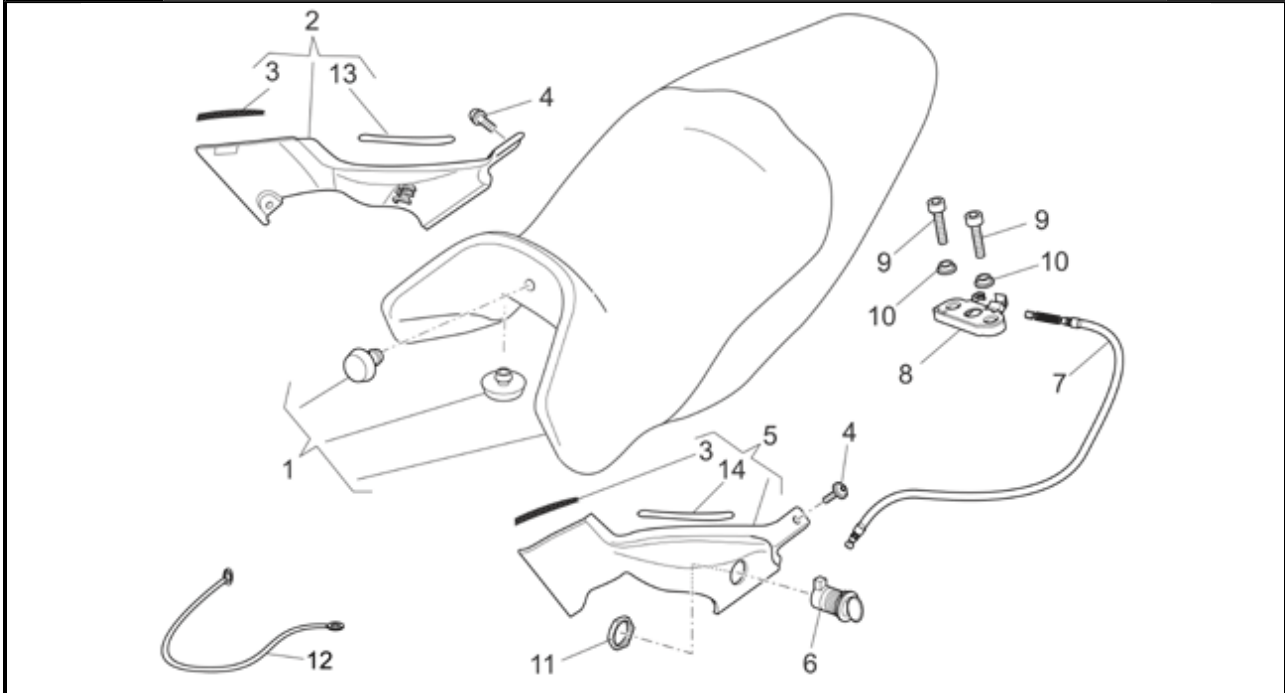

BREVA V IE 850 2006-2007	GU081	00	TAB N.	16
	SADDLE-CENTRAL BOD				

Pos.	Description	Year	I_M_	Country	Version	Code	Q.ty	P.Cod.
1	Saddle, black/grey	6	-	-	-	r/re GU05460530	1	DG009
	Saddle, black/grey	6	-	UK	-	g/bl GU05460530	1	DG009
	Saddle, red	6	-	EU	-	g/bl GU05460531	1	-
	Saddle, black	7	-	-	-	- 978249	1	DG009
2	RH body panel blank	-	-	-	-	gr GU05570230	1	DC12A
	RH side panel, grey	-	-	-	-	e/gr GU05570230F2	1	DG009
	RH side panel, red	-	-	-	-	r/re GU05570231	1	DC12A
	RH side panel, black	-	-	-	-	g/bl GU05570232	1	DC12A
3	Gasket	-	-	-	-	- AP8144538	2	DC12A
4	Screw w/ flange M5x9	-	-	-	-	- AP8152339	2	-
5	LH side panel, red	-	-	-	-	r/re GU05570431	1	DC12B
	LH side panel, black	-	-	-	-	g/bl GU05570432	1	DC12B
	LH body panel blank	-	-	-	-	gr GU05570430	1	-
6	Saddle lock	-	-	-	-	- GU05466830	1	DC12B
7	Saddle release cable	-	-	-	-	- AP8102914	1	DC12B
8	Pass.saddle connecting plate	-	-	-	-	- AP8102913	1	DH039
9	Hex socket screw M6X25	-	-	-	-	- GU98370625	2	HA069
10	Self-locking nut M6*	-	-	-	-	- AP8152299	2	DG019
11	Lock nut	-	-	-	-	- AP8102523	1	-
12	Helmet lock cable	-	-	-	-	- AP8102502	1	-
13	RH side fairing decal	-	-	-	-	- GU05573830	1	-
14	LH side fairing decal	-	-	-	-	- GU05573831	1	HA079