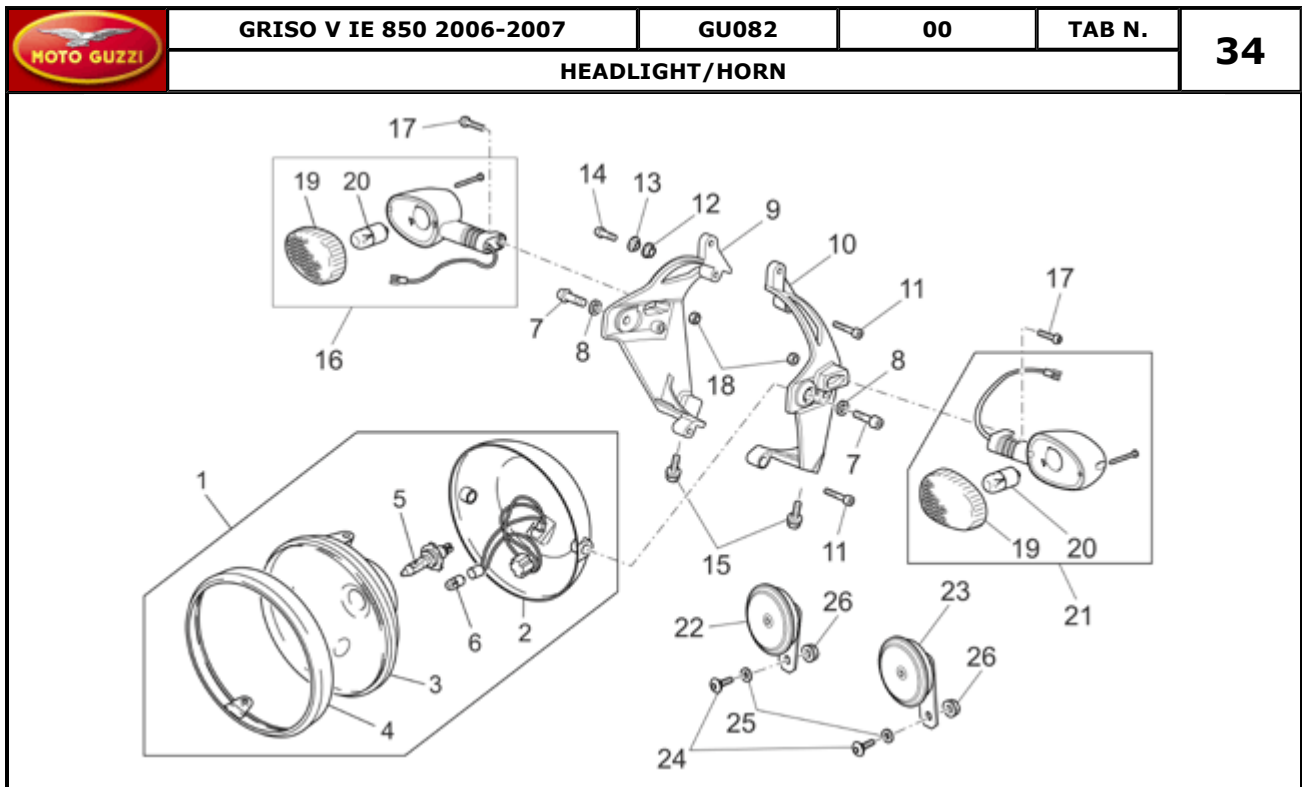

Pos.	Description	Year	I_M_	Country	Version	Code	Q.ty	P.Cod.
1	Cpl headlightsteering headligh	-	-	UK	-	GU06740501	1	CB109
	Headlight	-	-	EU	-	GU06740500	1	CB109
2	Headlight cap, chr.	-	-	-	-	GU06740200	1	CB189
3	Optical group	-	-	EU	-	GU06740400	1	CB139
	Optical group	-	-	UK	-	GU06740401	1	CB139
4	Chromed ring nut	-	-	-	-	GU31740383	1	CB129
5	Lamp 12V-55/60W	-	-	-	-	GU93450232	1	CB149
6	Lamp 12V-5W	-	-	-	-	GU93450105	1	CB149
7	Screw M8x30	-	-	-	-	GU98700430	2	-
8	Washer 8,4X13X0,8	-	-	-	-	GU14615901	2	-
9	RH support	-	-	-	-	GU06496100	1	BC129
10	LH support	-	-	-	-	GU06496200	1	BC129
11	Screw M6x25	-	-	-	-	GU98612325	2	-
12	T bush *	-	-	-	-	AP8221023	1	-
13	Rubber spacer *	-	-	-	-	AP8120675	1	-
14	Hex socket screw M6x18	-	-	-	-	GU98230619	1	-
15	Screw w/ flange M8x25*	-	-	-	-	AP8152287	2	-
16	RH front/LH rear turn indic.	-	-	-	-	GU06750600	1	CB09T
17	Hex socket screw M6X35	-	-	-	-	GU98690335	2	-
18	Cap nut M6x1	-	-	-	-	GU92787006	2	-
19	Turn indicator lens	-	-	-	-	GU06753700	2	CB01*
20	Lamp 12V-10W	-	-	-	-	GU93450127	2	-
21	LH front/RH rear turn indic.	-	-	-	-	GU06751601	1	CB09U
22	Electric hom L	-	-	-	-	GU01743791	1	CB06A
23	Electric hom H	-	-	-	-	GU01743790	1	CB06B
24	Hex socket screw M8x16	-	-	-	-	GU98350416	2	-
25	Spring washer	-	-	-	-	GU95021108	2	-
26	Nut M8x1,25	-	-	-	-	GU92650138	2	-