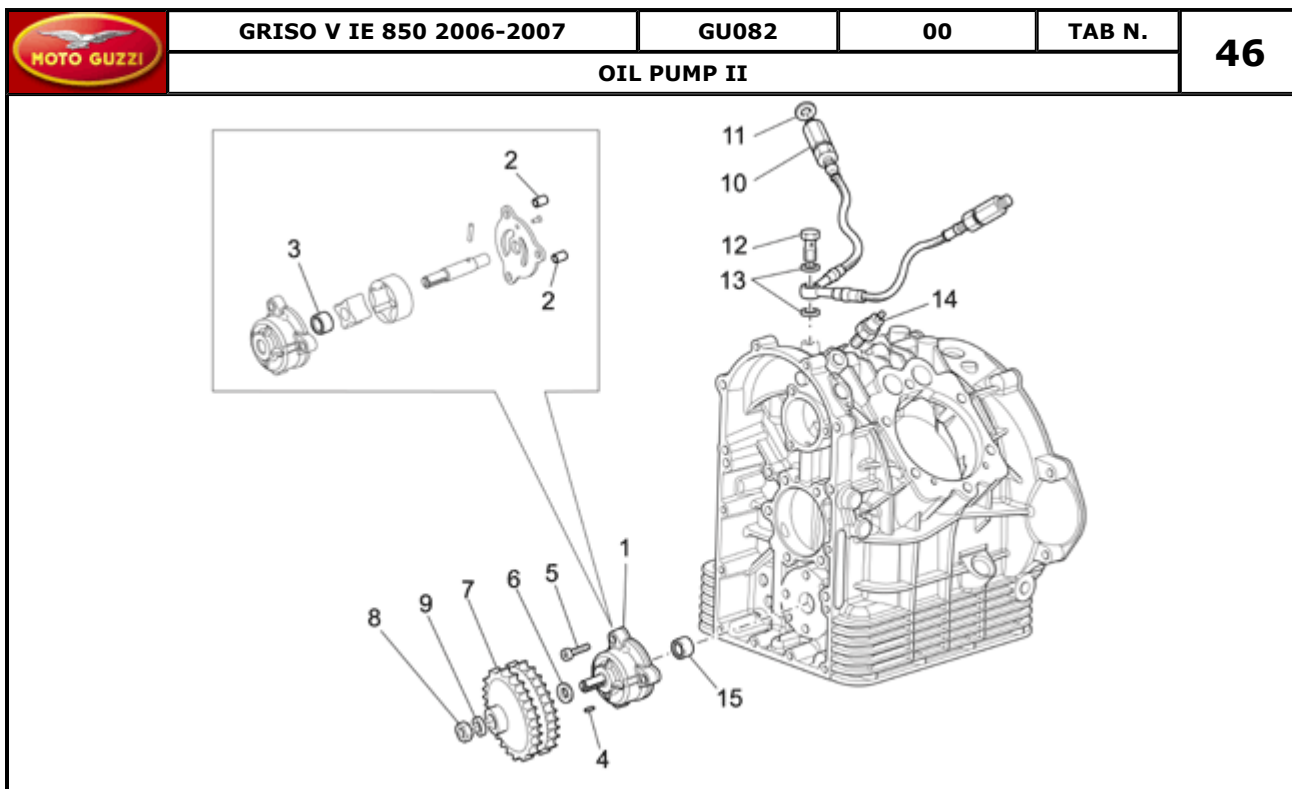

Pos.	Description	Year	I_M	Country	Version	Code	Q.ty	P.Cod.
1	Oil pump	-	-	-	M2	976134	1	AJ059
2	Locating dowel	-	-	-	M2	277916	2	-
3	Needle bearing 12x18x12	-	-	-	M2	976165	1	AI319
4	Transmission key	-	-	-	-	GU13148300	1	-
5	Hex socket screw M6x30	-	-	-	M2	GU98350330	3	-
6	Fifth wheel	-	-	-	M2	976448	1	-
7	Oil pump gear	-	-	-	-	GU30147700	1	AJ079
8	Nut M10x1,25	-	-	-	M2	GU92602510	1	-
9	Washer 10,5x16x1	-	-	-	M2	GU19149800	1	-
10	Pipe	-	-	-	-	GU05153630	1	AJ319
11	Gasket	-	-	-	-	GU25656102	2	-
12	Screw	-	-	-	-	GU95990037	1	-
13	Gasket 8,25x15x1	-	-	-	-	GU12154200	2	-
14	Pressure sensor	-	-	-	-	GU31768780	1	AN039
15	Needle bearing 10x14x12	-	-	-	M2	976168	1	AI319