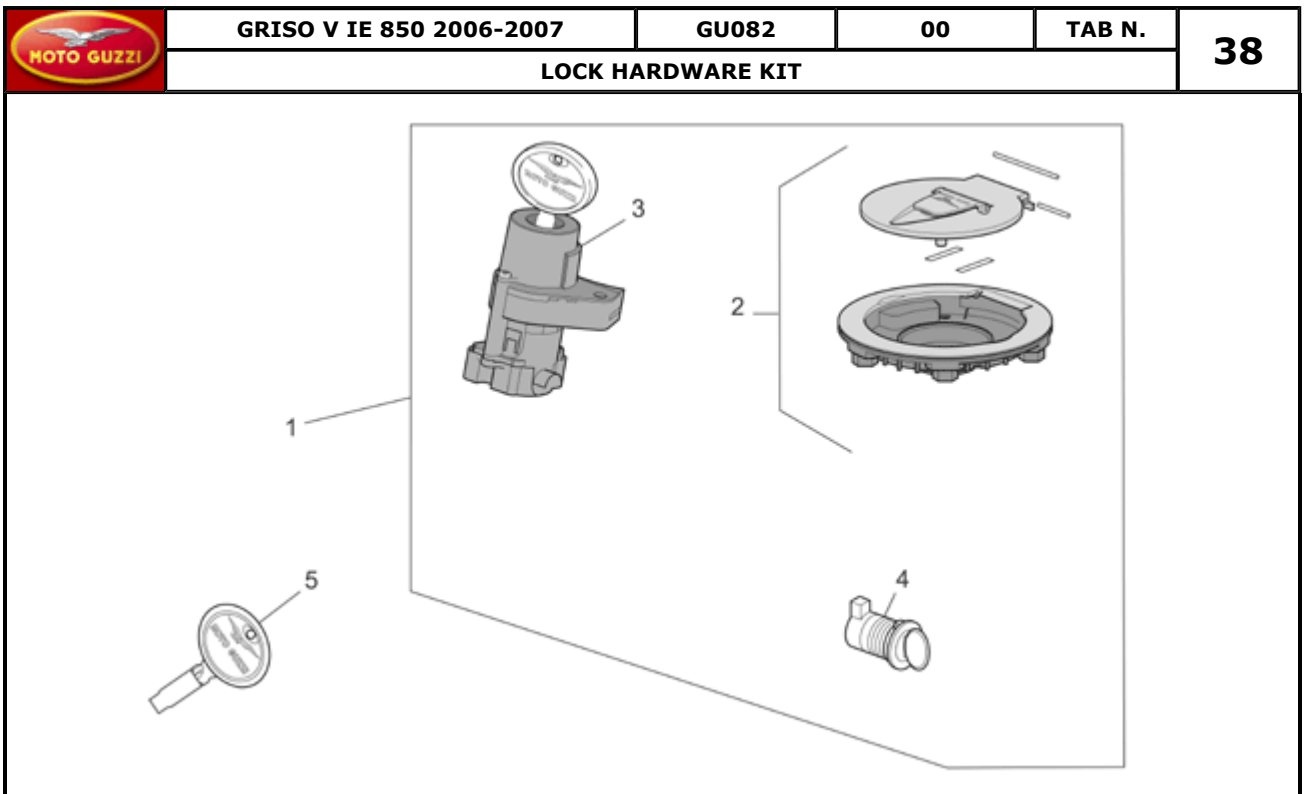

Pos.	Description	Year	I_M_	Country	Version	Code	Q.ty	P.Cod.
1	Lock hardware kit	-	-	-	-	GU06736800	1	DH009
2	Tank cap	-	-	-	-	GU06103900	1	DA029
3	Main switch - steering lock	-	-	-	-	GU06782500	1	DH029
4	Saddle lock	-	-	-	-	GU05466830	1	DH039
5	Non indented key blank	-	-	-	-	GU05735530	1	DH099