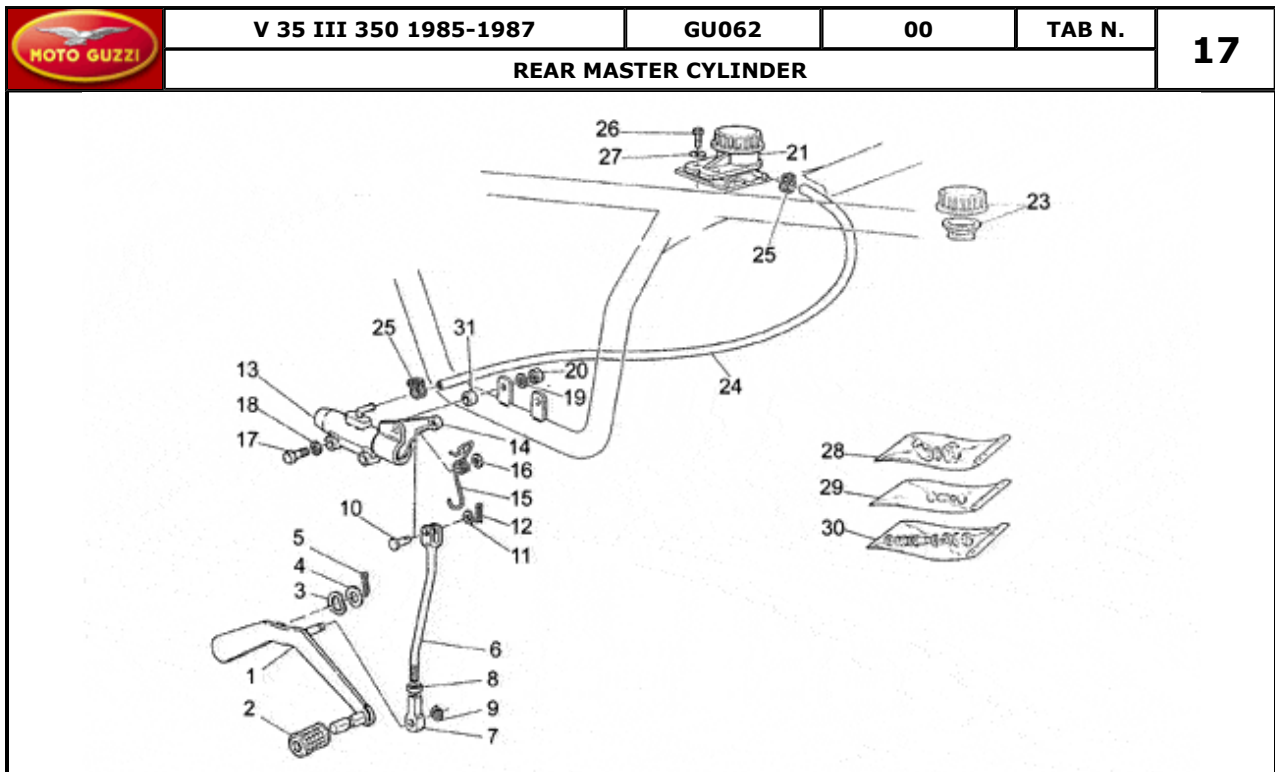

Pos.	Description	Year	I_M_	Country	Version	Code	Q.ty	P.Cod.
1	Rear brake lever	-	-	-	-	GU19677000	1	
2	Rubber spacer	-	-	-	-	GU14251001	1	
3	Spring washer	-	-	-	-	GU95129260	1	
4	Flat washer	-	-	-	-	GU95004215	1	
5	Split pin	-	-	-	-	GU95500227	1	
6	Change gear tie rod compl.	-	-	-	-	GU19475000	1	
7	Block	-	-	-	-	GU18257551	1	
8	Nut	-	-	-	-	GU92690073	1	
9	Circlip	-	-	-	-	GU90271003	1	
10	Pin	-	-	-	-	GU95770265	1	
11	Washer	-	-	-	-	GU95129110	1	
12	Split pin	-	-	-	-	GU95500222	1	
13	Rear master cylinder	-	-	-	-	GU31666990	1	
14	Rear brake lever	-	-	-	-	GU19667500	1	
15	Rear brake lever spring	-	-	-	-	GU19667600	1	
16	Washer 6,15x11x0,8	-	-	-	-	GU95004206	1	
17	Screw	-	-	-	-	GU98054330	2	
18	Washer	-	-	-	-	GU95000206	2	
19	Notched washer	-	-	-	-	GU95021106	2	
20	Nut	-	-	-	-	GU92602206	2	
21	Brake oil tank	-	-	-	-	GU65663500	1	
23	Tank cap	-	-	-	-	GU17661052	1	
24	Oil pipe	-	-	-	-	GU00823950050	1	
25	Hose clamp	-	-	-	-	GU19157800	2	
26	Screw	-	-	-	-	GU98054216	2	
27	Washer 5,25x14x1,5	-	-	-	-	GU95100059	2	
28	Pump connection overhaul unit	-	-	-	-	GU19659500	1	
29	Lever overhaul kit	-	-	-	-	GU19659600	1	
30	Pump revision kit	-	-	-	-	GU17659350	1	
31	Spacer 7X12X5	-	-	-	-	GU91180705	2