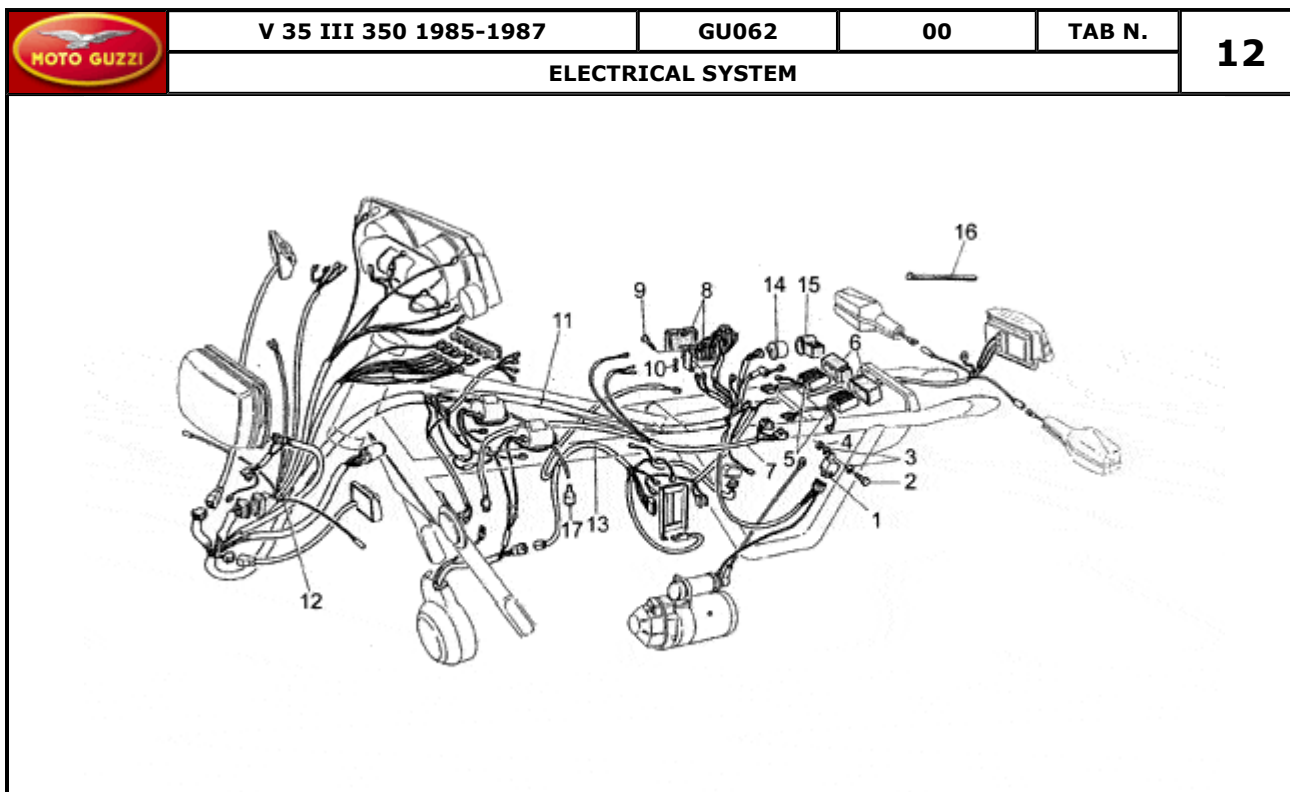

Pos.	Description	Year	I_M_	Country	Version	Code	Q.ty	P.Cod.
1	Starter relay	-	-	-	-	GU19732500	1	
2	Screw	-	-	-	-	GU98054212	1	
3	Washer 5,25x14x1,5	-	-	-	-	GU95100059	2	
4	Nut	-	-	-	-	GU92602205	1	
5	Electronic control unit	-	-	-	-	GU23721494	2	
6	Flexible support	-	-	-	-	GU27723835	2	
7	H.T. wiring	-	-	-	-	GU31722140	1	
8	Fuse block	-	-	-	-	GU19743020	1	
9	Screw	-	-	-	-	GU98202525	1	
10	Fuse 16A	-	-	-	-	GU17742550	4	
11	Main wiring harness	-	-	-	CEV	GU27747136	1	
	Main wiring harness	-	-	-	-	GU27747135	1	
12	Main wiring harness	-	-	-	CEV	GU27747236	1	
	Main wiring harness	-	-	-	-	GU27747285	1	
13	Main wiring harness	-	-	-	-	GU27725885	1	
	Main wiring harness	-	-	-	S	GU27725886	1	
14	Flasher unit	-	-	-	-	GU17750520	1	
15	Block	-	-	-	-	GU17751200	1	
16	Hose clamp 3,6x20,6	-	-	-	-	GU14609650	10	
17	Cap	-	-	-	-	GU12717600	1