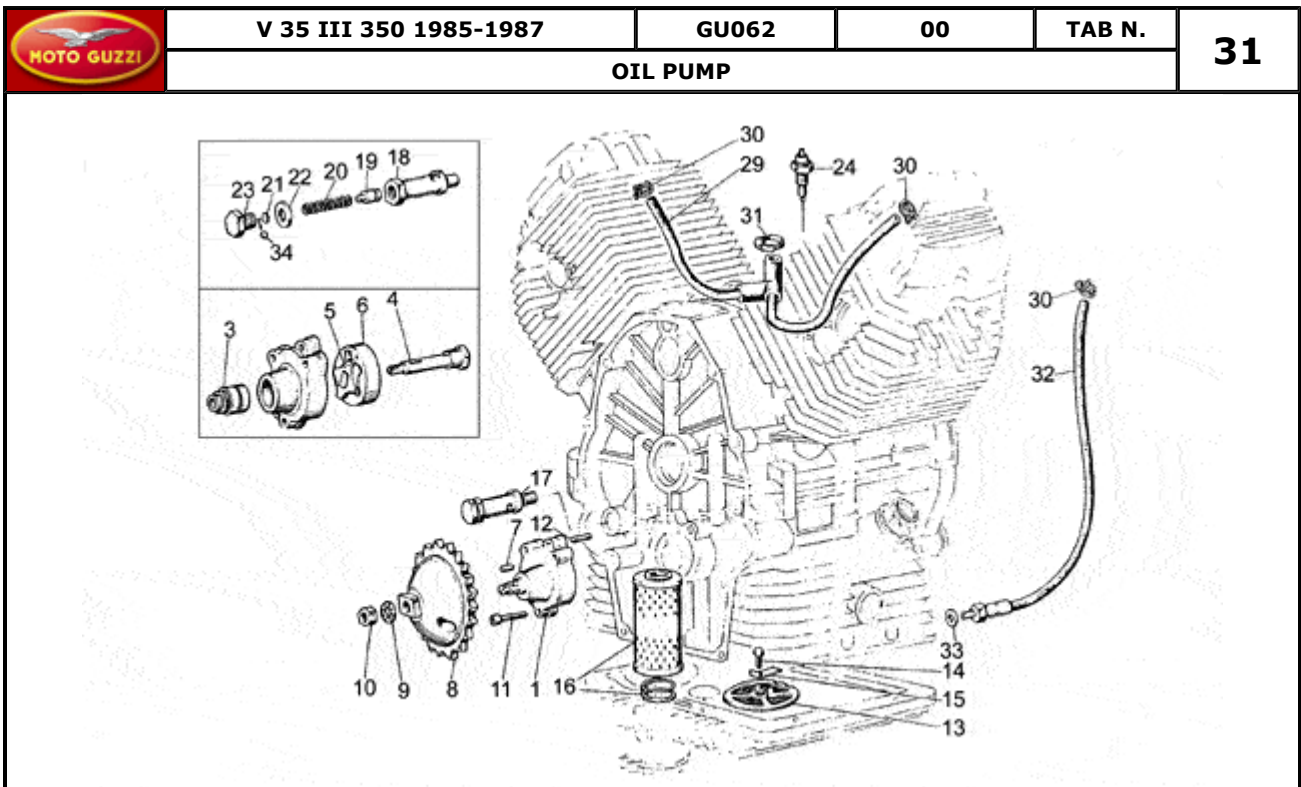

Pos.	Description	Year	I_M	Country	Version	Code	Q.ty	P.Cod.
1	Oil pump	-	-	-	-	GU19146420	1	
3	Roller bearing 10x22x20	-	-	-	-	GU92252210	1	
4	Oil pump shaft assy.	-	-	-	-	GU19147820	1	
5	Inner rotor	-	-	-	-	GU19148420	1	
6	Outer rotor	-	-	-	-	GU19148620	1	
7	Guide roller	-	-	-	-	GU92296726	1	
8	Oil pump gear	-	-	-	-	GU19147721	1	
9	Washer 10,5x16x1	-	-	-	-	GU19149800	1	
10	Nut M10x1,25	-	-	-	-	GU92602510	1	
11	Screw M6X35	-	-	-	-	GU98620335	3	
12	Pin	-	-	-	-	GU19018920	2	
13	Oil filter	-	-	-	-	GU19152200	1	
14	Screw	-	-	-	-	GU98054314	1	
15	Plate	-	-	-	-	GU95187006	1	
16	Oil filter	-	-	-	-	GU19153000	1	
	Oil filter	-	-	-	M3	GU27153085	1	
17	Oil valve cpl.	-	-	-	-	GU10158201	1	
18	Valve body	-	-	-	-	GU10158701	1	
19	Piston	-	-	-	-	GU12150900	1	
20	Valve spring	-	-	-	-	GU94321072	1	
21	Bottom	-	-	-	-	GU12150700	1	
22	Washer 14,5X20X1	-	-	-	-	GU95100523	2	
23	Plug	-	-	-	-	GU12159000	1	
24	Pressure sensor	-	-	-	02201N	GU31999581	1	
29	Breather pipe	-	-	-	-	GU19159600	1	
30	Hose clamp	-	-	-	-	GU61108400	3	
31	Hose clamp	-	-	-	-	GU28157850	1	
32	Breather	-	-	-	B	GU19159300	1	
33	Gasket 8,25x15x1	-	-	-	-	GU12154200	2	
34	Ball	-	-	-	-	GU92295911	1