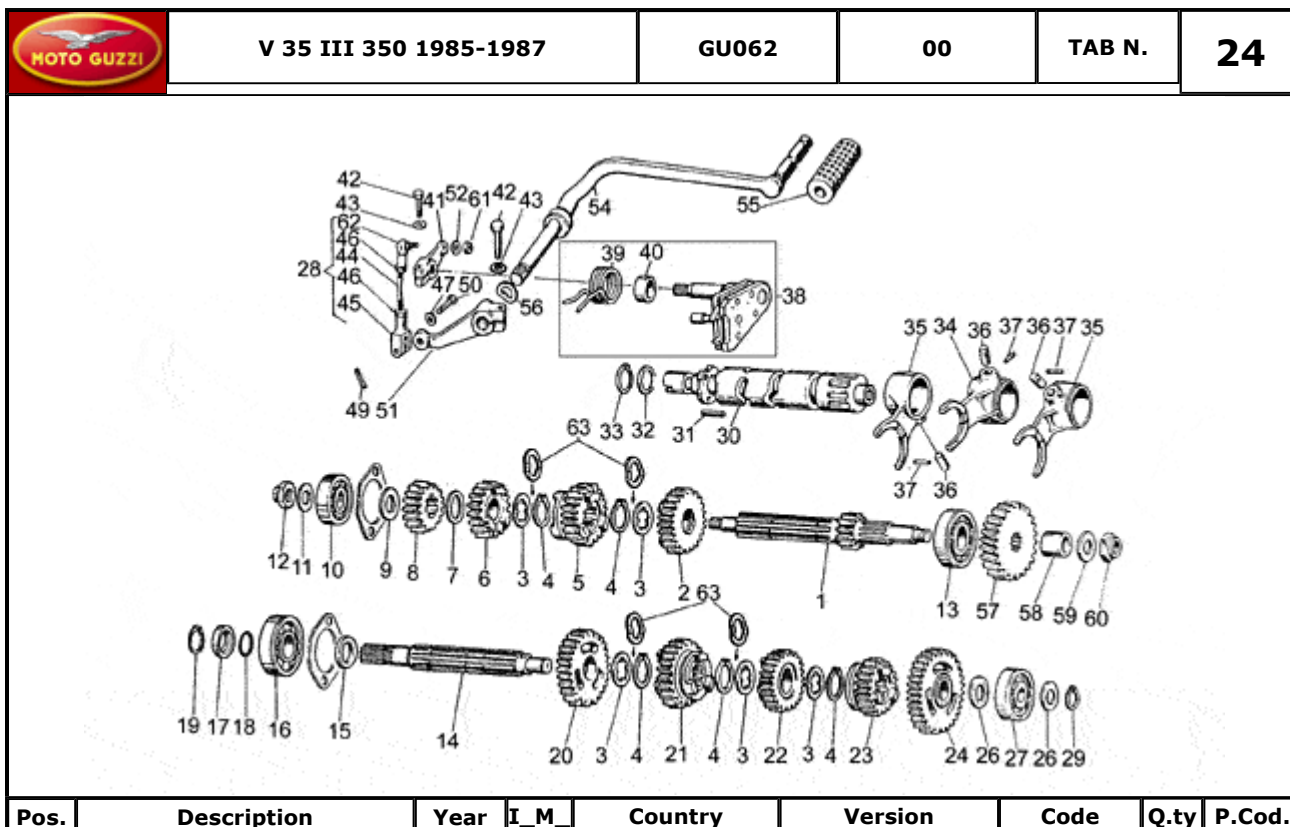

Pos.	Description	Year	I_M	Country	Version	Code	Q.ty	P.Cod.
1	Primary gear shaft Z=11	-	-	-	-	GU19210520	1	
2	Gear 5a AS Z=22	-	-	-	-	GU19212020	1	
3	Thrust washer mm1	-	-	-	-	GU19215420	5	
4	Circlip	-	-	-	-	GU90271220	5	
5	Gear 4a AS Z=22	-	-	-	-	GU19211820	1	
6	Gear 3a AS Z=18	-	-	-	-	GU19211420	1	
7	Thrust washer	-	-	-	-	GU19214620	1	
8	Gear	-	-	-	-	GU19211320	1	
9	Washer	-	-	-	-	GU19212800	1	
10	Ball bearing	-	-	-	-	GU92201415	1	
11	Clearance washer	-	-	-	-	GU39238100	1	
12	Nut	-	-	-	-	GU10054100	1	
13	Bearing 20X47X14	-	-	-	-	GU92201220	1	
14	Driven shaft	-	-	-	-	GU19213620	1	
15	Spacer	-	-	-	-	GU19212900	1	
16	Bearing 20X47X14	-	-	-	-	GU92201220	1	
17	Spacer	-	-	-	-	GU19213720	1	
18	Gasket ring 18,77X1,78	-	-	-	-	GU90706188	1	
19	Circlip	-	-	-	-	GU90271121	1	
20	Gear	-	-	-	-	GU19214501	1	
21	Gear	-	-	-	-	GU19214820	1	
22	Gear	-	-	-	-	GU19215121	1	
23	Gear	-	-	-	-	GU19215220	1	
24	Gear	-	-	-	-	GU19214001	1	
26	Spacer	-	-	-	-	GU35214300	2	
27	Ball bearing	-	-	-	-	GU92201415	1	
28	Change gear tie rod compl.	-	-	-	-	GU19257701	1	
29	Circlip	-	-	-	-	GU90271115	1	
30	Shift cam	-	-	-	-	GU19234420	1	
31	Pin	-	-	-	-	GU19234600	4	
32	Spacer 1 mm	-	-	-	-	GU19355300	1	
33	Snap ring	-	-	-	-	GU90271020	1	
34	Fork AP	-	-	-	-	GU19231220	1