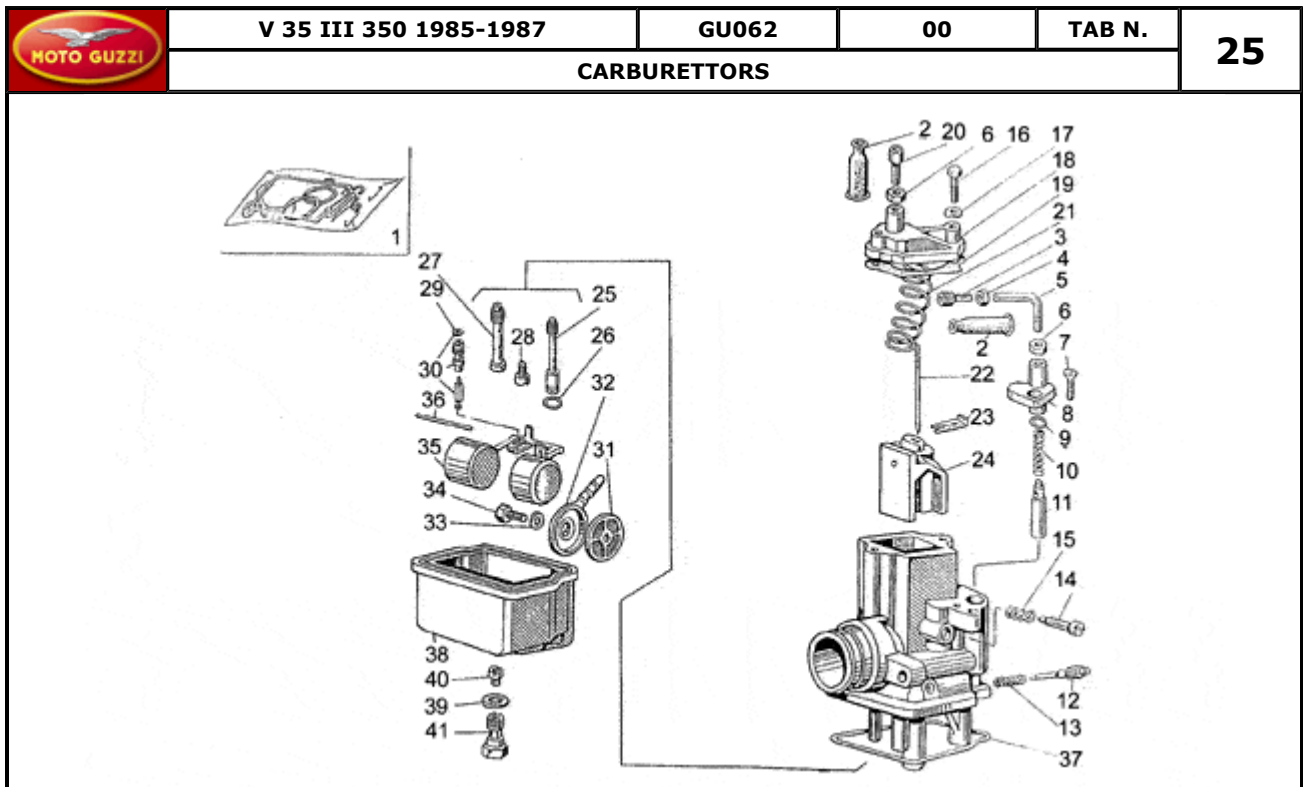

Pos.	Description	Year	I_M	Country	Version	Code	Q.ty	P.Cod.
1	Gasket envelope	-	-	-	-	GU39939900	2	
2	Cap	-	-	-	01	000000	4	
3	Wire tensioner screw	-	-	-	-	GU53937200	2	
4	Nut	-	-	-	-	GU19938880	2	
5	Pipe	-	-	-	-	GU49938900	2	
6	Nut	-	-	-	-	GU12937300	4	
7	Screw	-	-	-	-	GU13937900	2	
8	Starter device cover	-	-	-	-	GU17937450	2	
9	Gasket	-	-	-	01	000000	2	
10	Valve spring	-	-	-	-	GU39937600	2	
11	Starter valve	-	-	-	-	GU13937800	2	
12	Adj.min.eng.speed screw	-	-	-	-	GU13936200	2	
13	Spring	-	-	-	-	GU13936300	2	
14	Gas valve adjuster screw	-	-	-	-	GU13936600	2	
15	Spring	-	-	-	-	GU13936700	2	
16	Screw	-	-	-	-	GU13932800	4	
17	Washer	-	-	-	-	GU13932900	4	
18	Valve cover	-	-	-	-	GU53935000	2	
19	Gasket	-	-	-	01	000000	2	
20	Wire tensioner screw	-	-	-	-	GU12937200	2	
21	Gas valve return spring	-	-	-	-	GU53937100	2	
22	Conical pin E27	-	-	-	-	GU25937701	2	
23	Conical pin clip	-	-	-	-	GU55938585	2	
24	Gas valve 40	-	-	-	-	GU61934800	2	
25	Starter jet	-	-	-	-	GU25936000	2	
26	Gasket	-	-	-	01	000000	2	
27	Needle valve 260AH	-	-	-	-	GU19935500	2	
28	Idle jet 40	-	-	-	-	GU19935900	2	
29	Gasket	-	-	-	01	000000	2	
30	Conical pin 8	-	-	-	-	GU19934960	2	
31	Fuel filter	-	-	-	-	GU73934000	2	
32	Fuel pipe union cap	-	-	-	-	GU13934600	2	
33	Gasket	-	-	-	01	000000	2