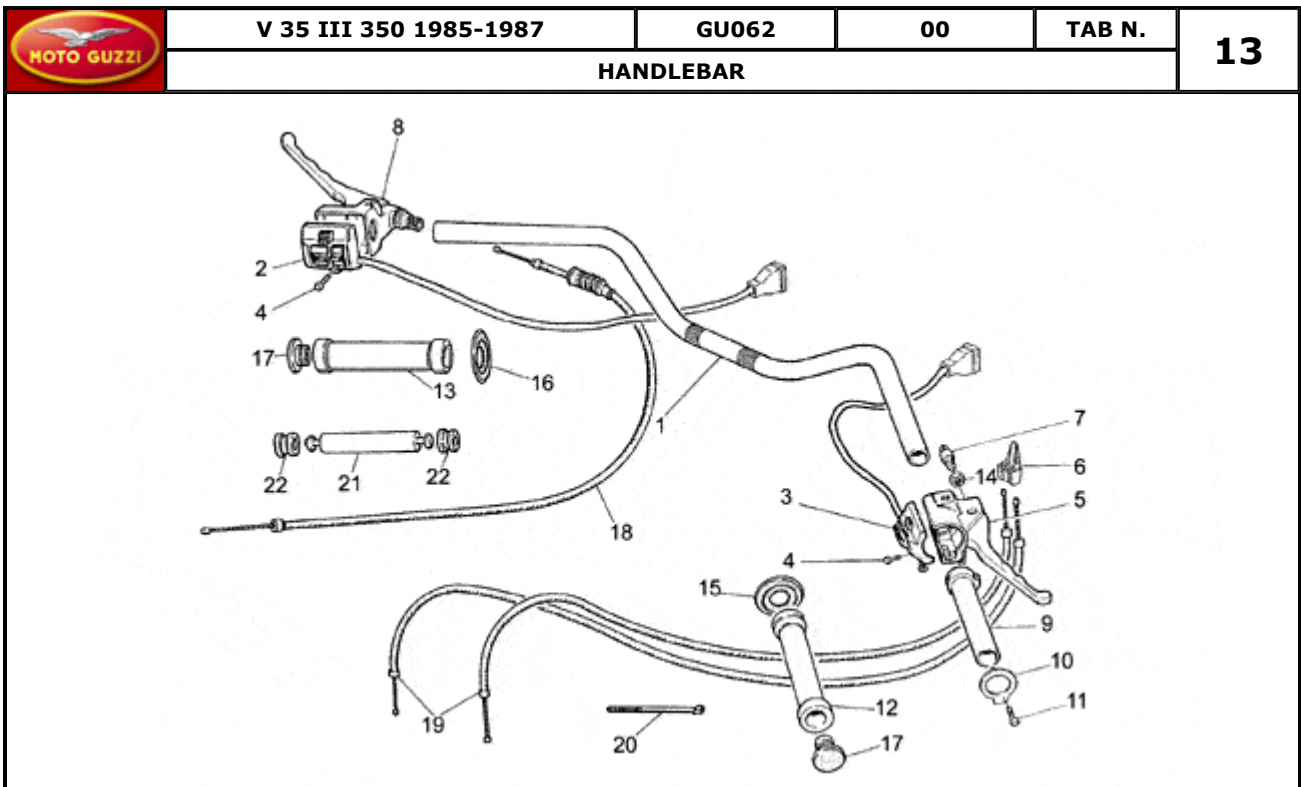

Pos.	Description	Year	I_M_	Country	Version	Code	Q.ty	P.Cod.
1	Handlebar	-	-	-	-	GU27600385	1	
2	LH lights selector	-	-	-	-	GU28738040	1	
3	RH lights selector	-	-	-	-	GU28750340	1	
4	Hex socket screw M6x12	-	-	-	-	GU98692312	2	
5	Front brake lever assy	-	-	-	-	GU27605485	1	
6	Guide block	-	-	-	-	GU65604400	1	
7	Brake light switch	-	-	-	-	GU28741100	1	
8	Clutch lever control	-	-	-	-	GU28605500	1	
9	Throttle pipe	-	-	-	-	GU65603800	1	
10	Cover	-	-	-	-	GU28603600	1	
11	Screw	-	-	-	-	GU98250405	1	
12	RH hand grip	-	-	-	-	GU27603520	1	
13	LH hand grip	-	-	-	-	GU27603020	1	
14	Nut	-	-	-	-	GU28605100	1	
15	Ring	-	-	-	-	GU27603620	1	
16	Ring	-	-	-	-	GU27603120	1	
17	Plug	-	-	-	-	GU27605220	2	
18	Clutch cable	-	-	-	-	GU19093052	1	
19	Gas lever transmission	-	-	-	-	GU19117550	2	
20	Hose clamp 2,4x92	-	-	-	-	GU49609601	1	
21	Balancing assy	-	-	-	-	GU27602735	2	
22	Rubber spacer	-	-	-	-	GU91551085	4