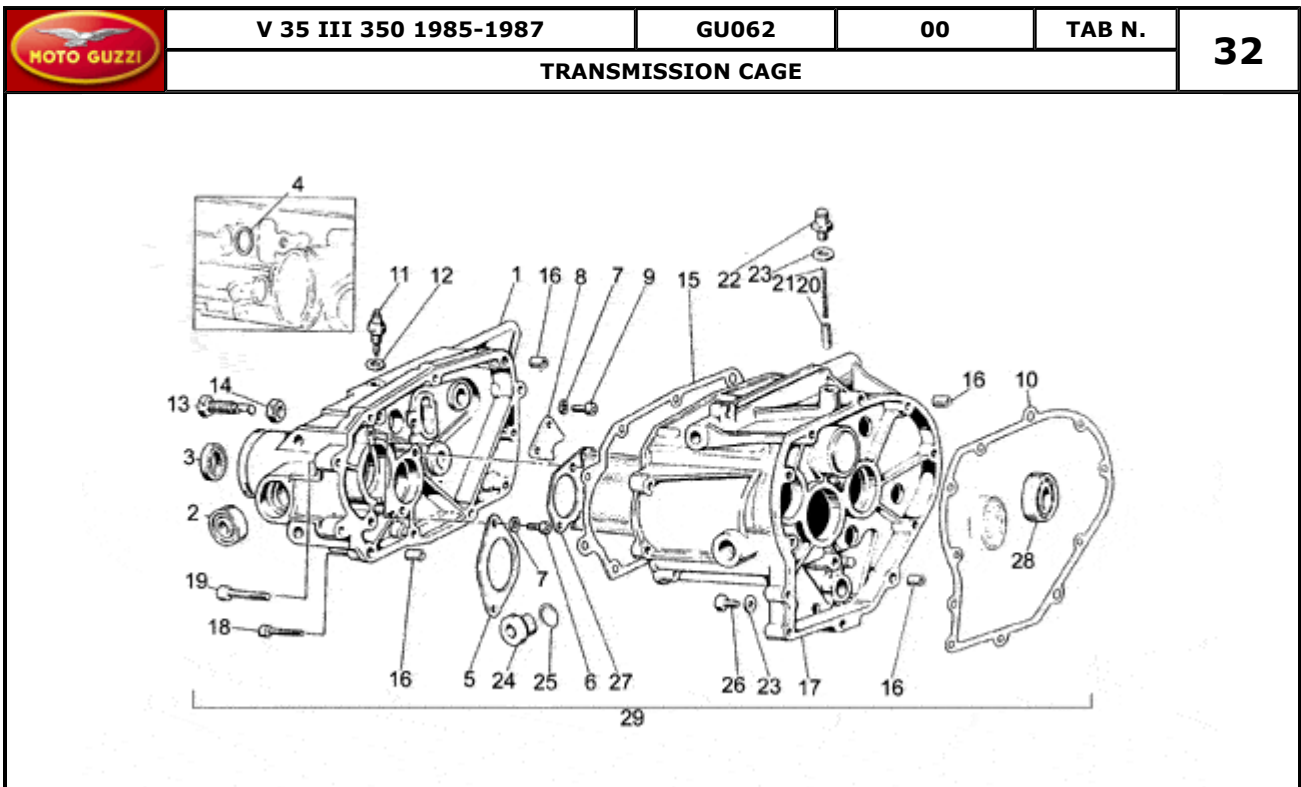

Pos.	Description	Year	I_M	Country	Version	Code	Q.ty	P.Cod.
1	Box cover	-	-	-	-	GU19200821	1	
2	Bearing 15x35x11	-	-	-	-	GU92204215	2	
3	Gasket ring 28x40x7	-	-	-	-	GU90402841	1	
4	O-ring 13,95x2,92	-	-	-	-	GU90706140	1	
5	Plate	-	-	-	-	GU19213820	1	
6	Screw	-	-	-	-	GU98622314	4	
7	Washer 6,4x10x0,7	-	-	-	-	GU14217901	6	
8	Plate	-	-	-	-	GU19235800	1	
9	Screw	-	-	-	-	GU98622314	2	
10	Gasket	-	-	-	-	GU19200320	1	
11	Sensor	-	-	-	-	GU19207220	1	
12	Gasket 8,25x15x1	-	-	-	-	GU12154200	1	
13	Screw M12x1,25	-	-	-	-	GU19237800	1	
14	Low nut M12x1,25	-	-	-	-	GU92602512	1	
15	Gasket	-	-	-	-	GU19201120	1	
16	Bush 6,6x9x13	-	-	-	-	GU19002020	4	
17	Transmission cage	-	-	-	-	GU19200222	1	
18	Screw M6X30	-	-	-	-	GU98620330	7	
19	Screw M8X35	-	-	-	-	GU98620435	4	
20	Pawl	-	-	-	-	GU55234700	1	
21	Lever return spring	-	-	-	-	GU94321067	1	
22	Breather plug	-	-	-	-	GU19206501	1	
23	Gasket	-	-	-	-	GU10528900	2	
24	Oil plug	-	-	-	-	GU12022600	1	
25	O-ring 20,24X2,62	-	-	-	-	GU90706203	1	
26	Oil unload plug M10X1	-	-	-	-	GU31003766	1	
27	Oil bulhead	-	-	-	-	GU19208220	1	
28	Ball bearing 20x42x12	-	-	-	-	GU92201120	1	
29	Transmission assy and housing	-	-	-	-	GU27991535	1